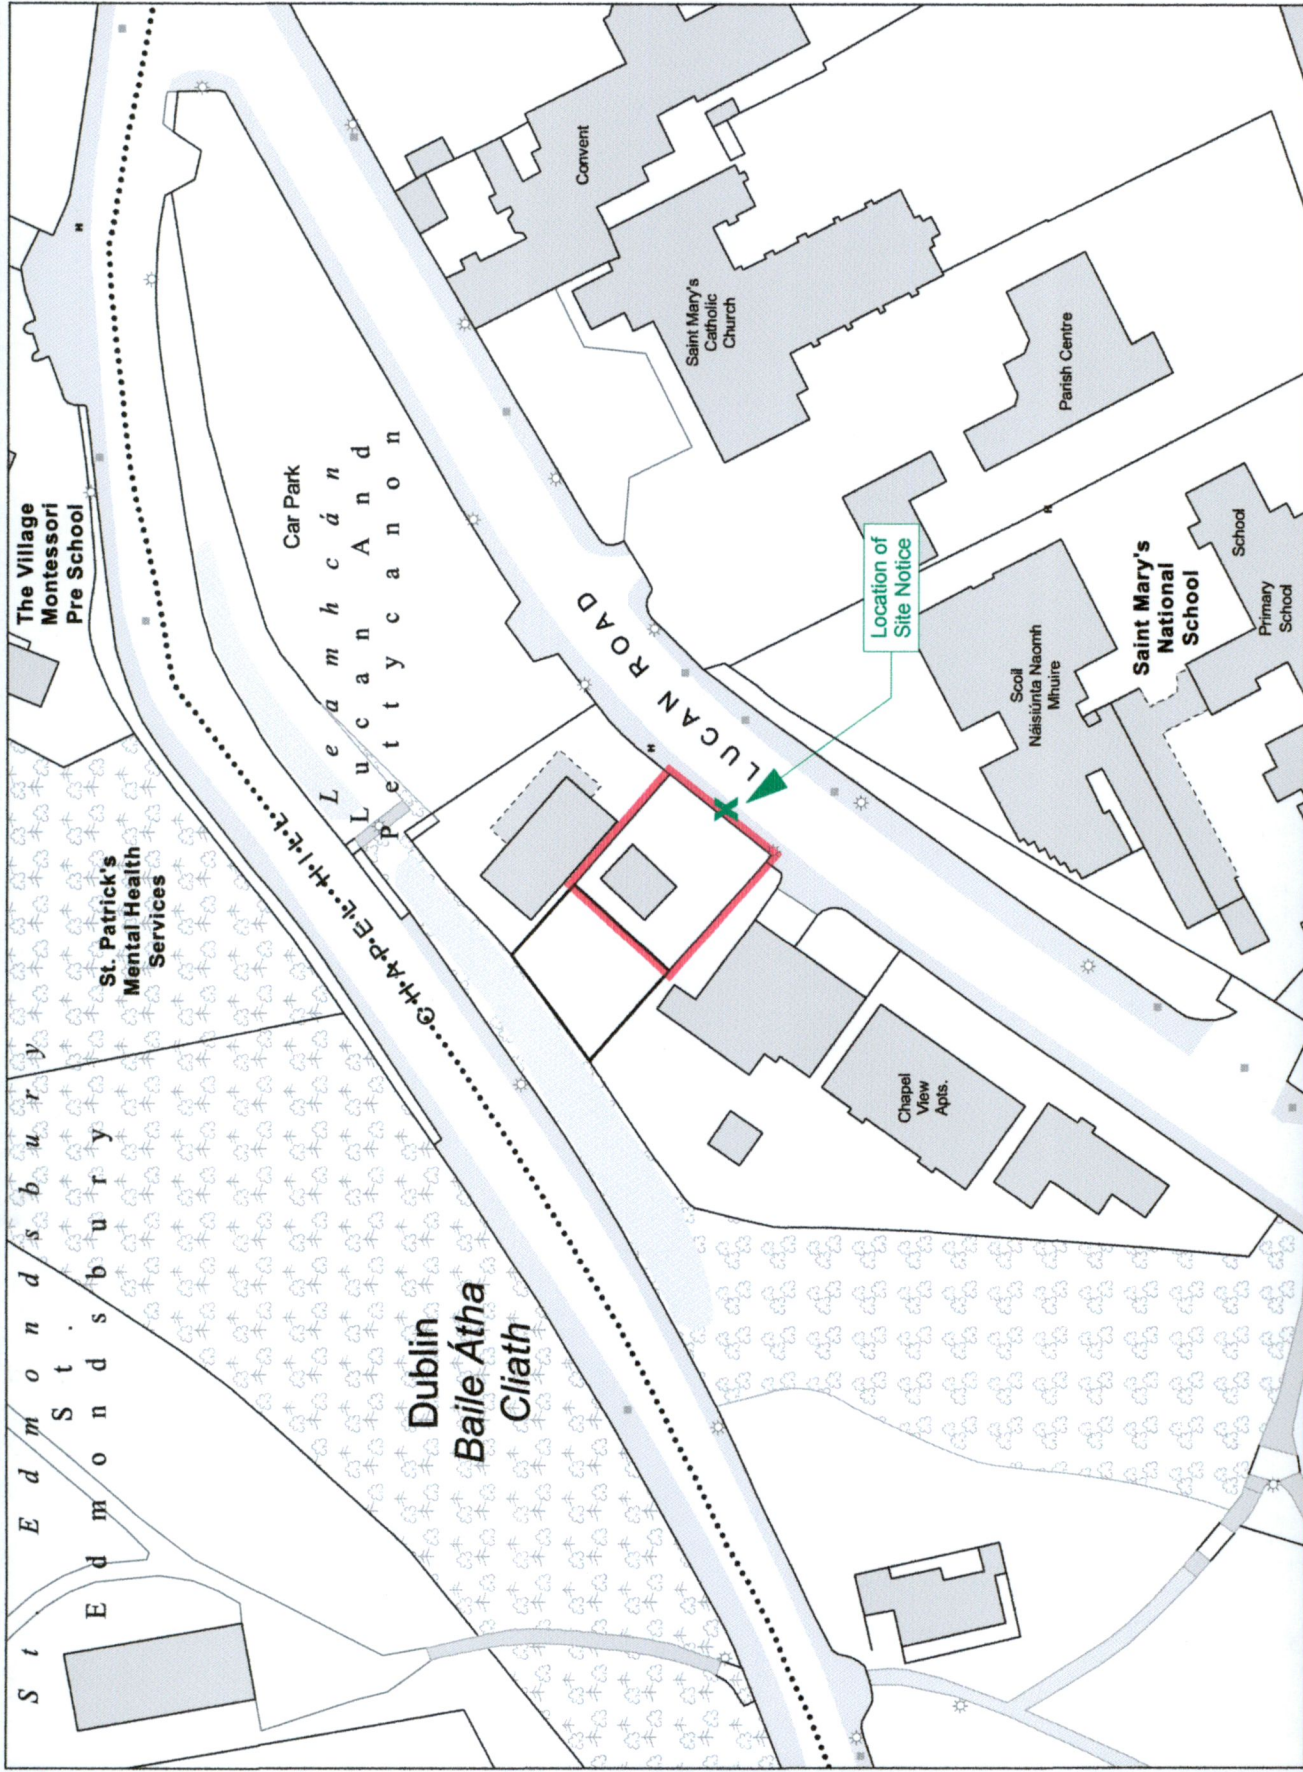

**ITM Centre Pt. Coords:**  
703821, 735490

**Map Series:**  
1:1000

3194-25, 3195-21

PUBLISHED = 09/07/2021

Copyright:

© Ordnance Survey Ireland, 2021

© Suirbhéireacht Ordánais Éireann, 2021

Project No. GL-01

Status Planning

Scale 1:1000

Date September 2022

Drawn Stephen Hill

Drg. No. P-01

Client **John Shenton & Margaret Hanlon**  
Vesey Terrace, Lower Main St, Lucan, K78 VY40, Co. Dublin

Job. **Proposed Mixed Use Development of a New Physiotherapy Practice and New One Bedroom Apartment.**