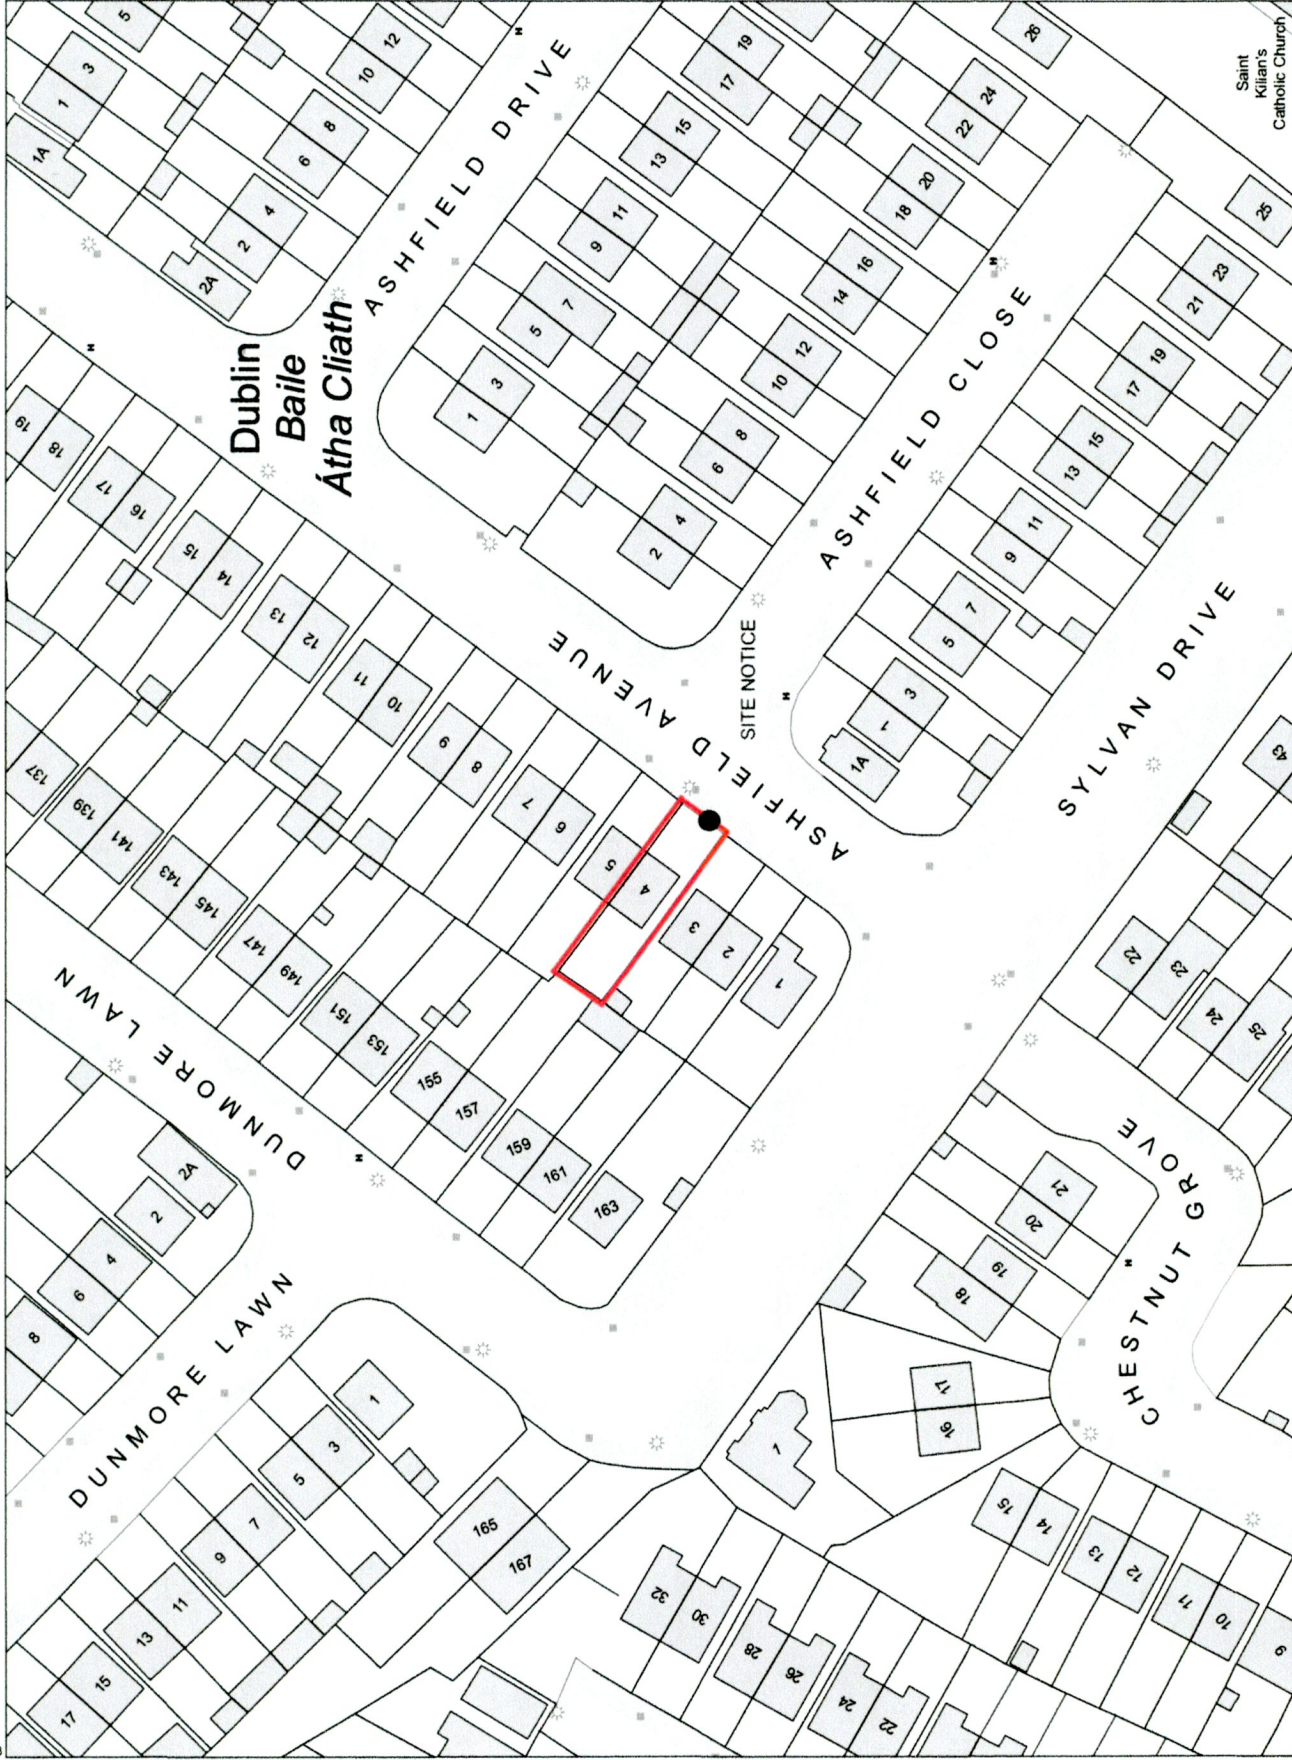

Planning Pack Map

CENTRE COORDINATES:
ITM 708615,729904

PUBLISHED: 12/09/2022
ORDER NO.: 50290772_1

MAP SERIES: 1:1,000
MAP SHEETS: 3327-16
1:1,000 3327-17

COMPILED AND PUBLISHED BY:
Ordnance Survey Ireland,
Phoenix Park,
Dublin 8,
Ireland.

Unauthorised reproduction
infringes Ordnance Survey Ireland
and Government of Ireland
copyright.

All rights reserved.
No part of this publication may
be copied, reproduced
or transmitted in any form
or by any means without the prior
written permission of
the copyright owners.

The representation on this map
of a road, track or footpath
is not evidence of the existence
of a right of way.

Ordnance Survey maps
never show legal property
boundaries, nor do they
show ownership of
physical features.

© Suirbhéireacht Ordnánais Éireann,
2022
© Ordnance Survey Ireland, 2022
www.osi.ie/copyright

LEGEND:
<http://www.osi.ie>,
search 'Large Scale Legend'

CAPTURE RESOLUTION:
The map objects are only accurate to the
resolution at which they were captured.
Output scale is not indicative of data capture scale.
Further information is available at:
<http://www.osi.ie>; search 'Capture Resolution'

OUTPUT SCALE: 1:1,000