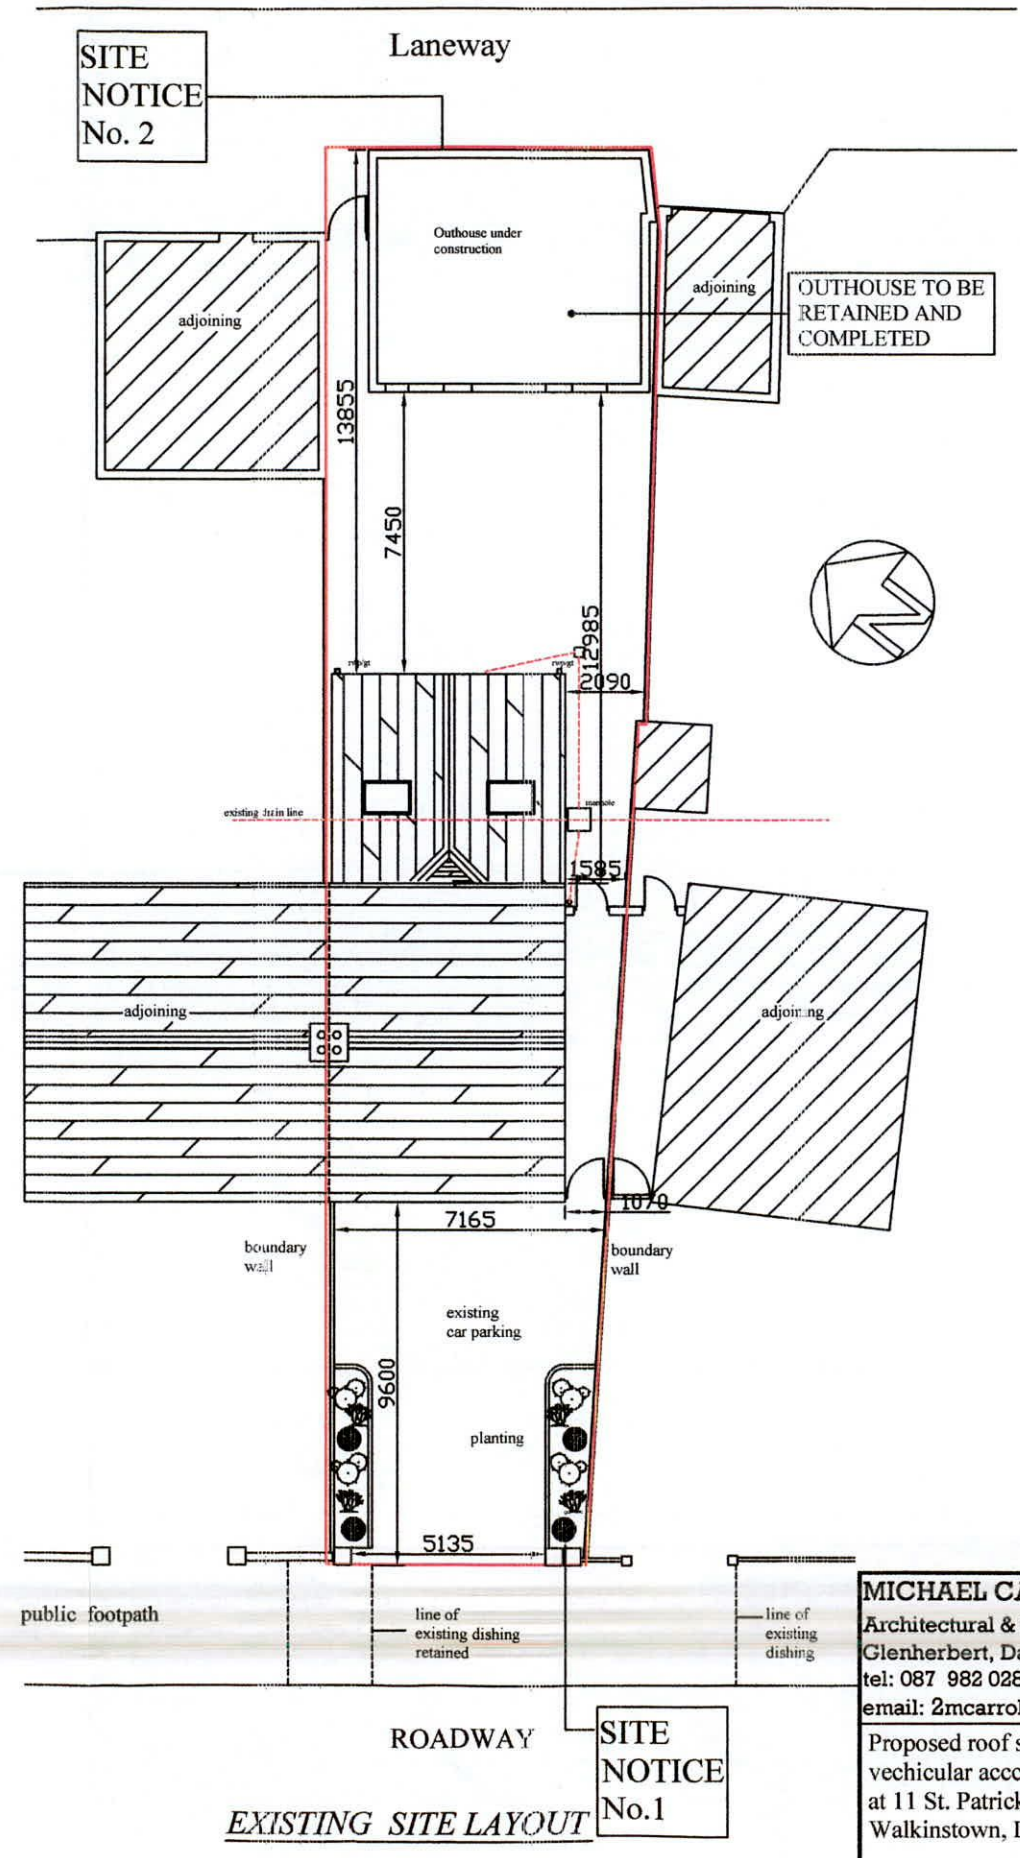

PROPOSED SITE LAYOUT

EXISTING SITE LAYOUT

MICHAEL CARROLL Architectural & Energy Design Glenherbert, Dargle Road, Bray, tel: 087 982 0283 email: 2mcarroll1@gmail.com		SITE LAYOUT	
Proposed roof space conversion, vehicular access and outhouse at 11 St. Patrick's Road, Walkinstown, Dublin 12.		1/200 scale	P/2207/11 number
		Aug. 2022 date	Planning Only issue