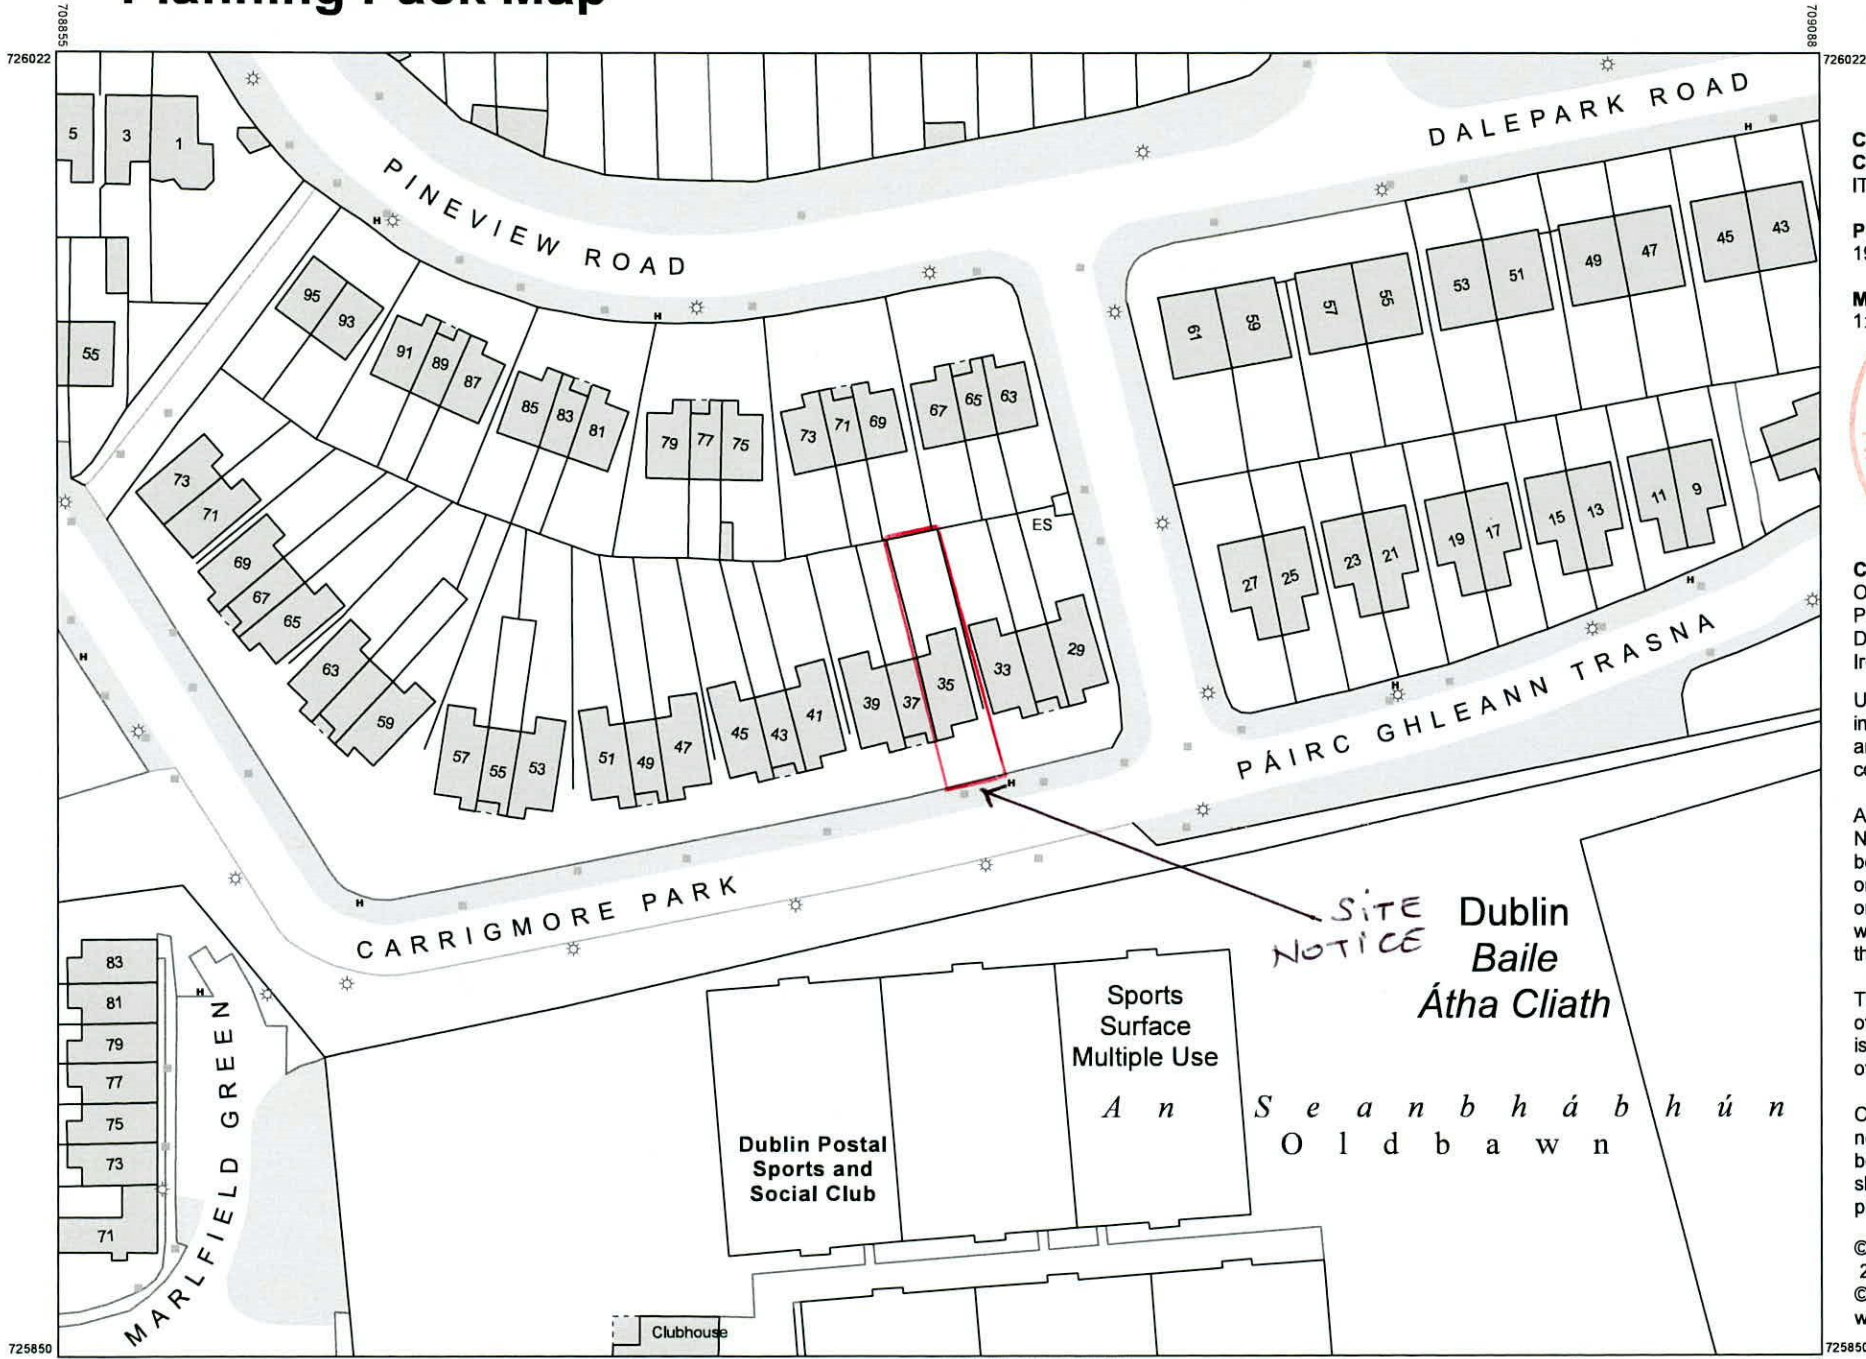

Planning Pack Map

CENTRE COORDINATES:
ITM 708972,725936

PUBLISHED: 19/09/2022

ORDER NO.: 50291942_1

MAP SERIES: IN 1:1,000

MAP SHEETS: 3453-02

COMPILED AND PUBLISHED BY:
Ordnance Survey Ireland,
Phoenix Park,
Dublin 8,
Ireland.

The representation on this map of a road, track or footpath is not evidence of the existence of a right of way.

Ordnance Survey maps never show legal property boundaries, nor do they show ownership of physical features.