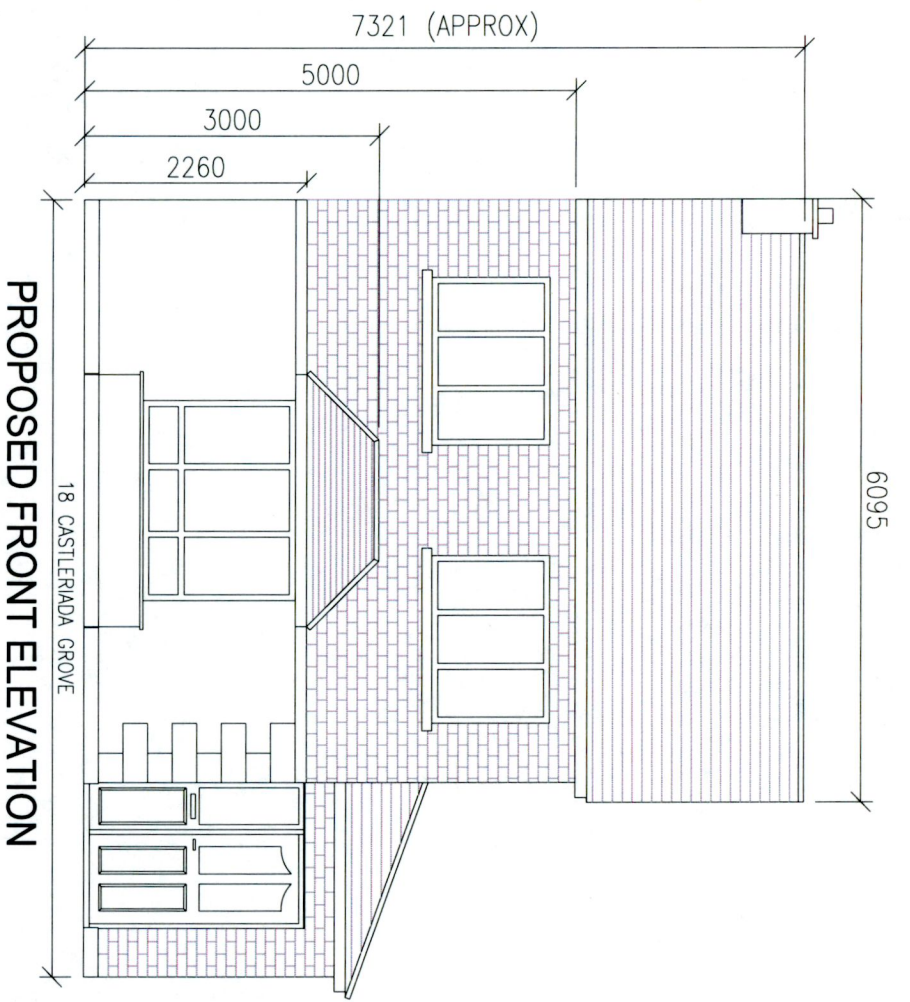

REV.	AMENDMENTS	DATE	INIT.	CHK.
-				

DO NOT SCALE FROM DRAWING

Drawn	Checked	Date	Scale (A3)	Drawing Number	Rev.
SC	SB	01.09.22	1:100	PP-E-01	-

stuedesign@me.com

Client
Sarah Barragry & Stuart Campbell
18 Castlerada Grove, Lucan

Contractor
TBC
Designer
StuDesign

Project
Dormer Attic Conversion

Title
18 Castlerada Grove, Lucan, K78 FN32, Dublin
ELEVATIONS - EXISTING

PROPOSED FRONT ELEVATION

PROPOSED REAR ELEVATION

PROPOSED SIDE ELEVATION