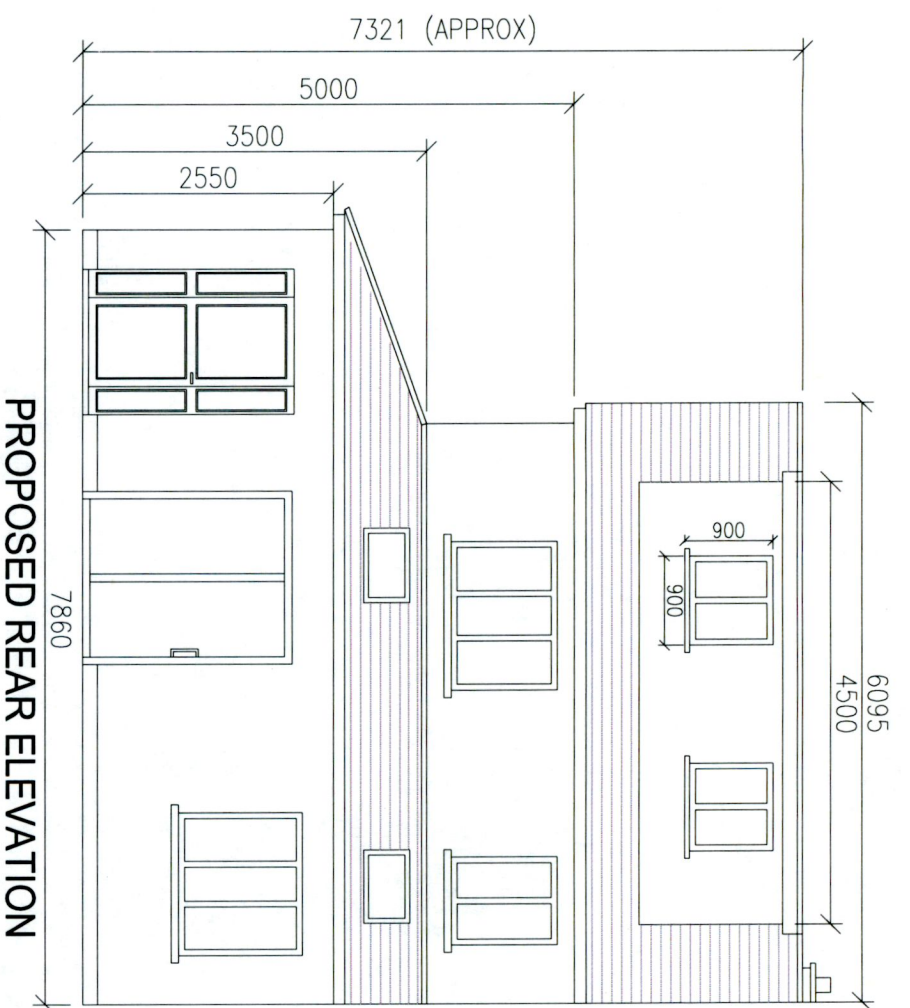

Contractor
TBC
Designer
StuDesign

Project
Dormer Attic Conversion

Title
18 Castlerada Grove, Lucan, K78 FN32, Dublin
ELEVATIONS - EXISTING

PROPOSED FRONT ELEVATION

PROPOSED REAR ELEVATION

PROPOSED SIDE ELEVATION