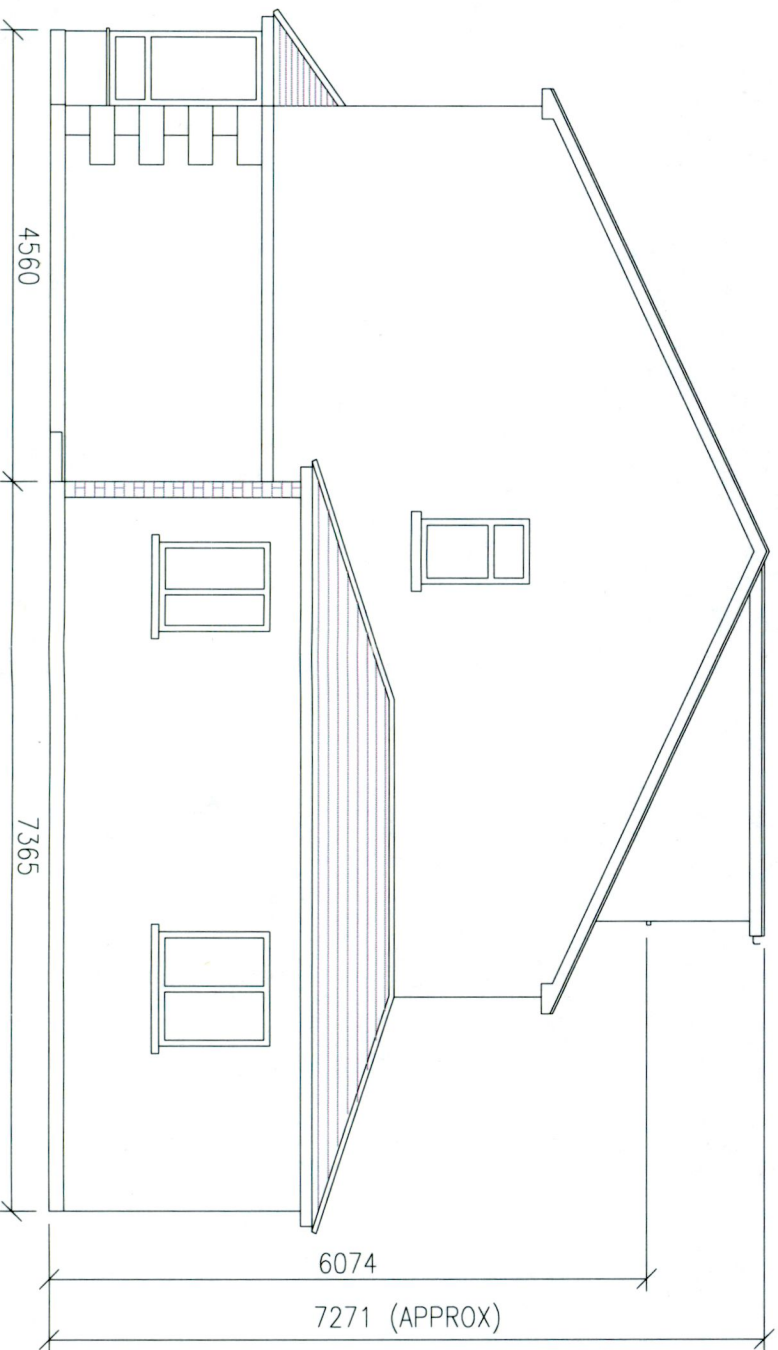

Contractor
TBC
Designer
StuDesign

Project
Dormer Attic Conversion

Title
18 Castlerada Grove, Lucan, K78 FN32, Dublin
ELEVATIONS - EXISTING

PROPOSED FRONT ELEVATION

PROPOSED REAR ELEVATION

PROPOSED SIDE ELEVATION

REV.	AMENDMENTS	DATE	INIT.	CHK.
-	-	-	-	-

DO NOT SCALE FROM DRAWING

Drawn	Checked	Date	Scale (A3)	Drawing Number	Rev.
SC	SB	01.09.22	1:100	PP-E-02	-

Project
Dormer Attic Conversion

Contractor
 TBC

Designer
 StuDesign