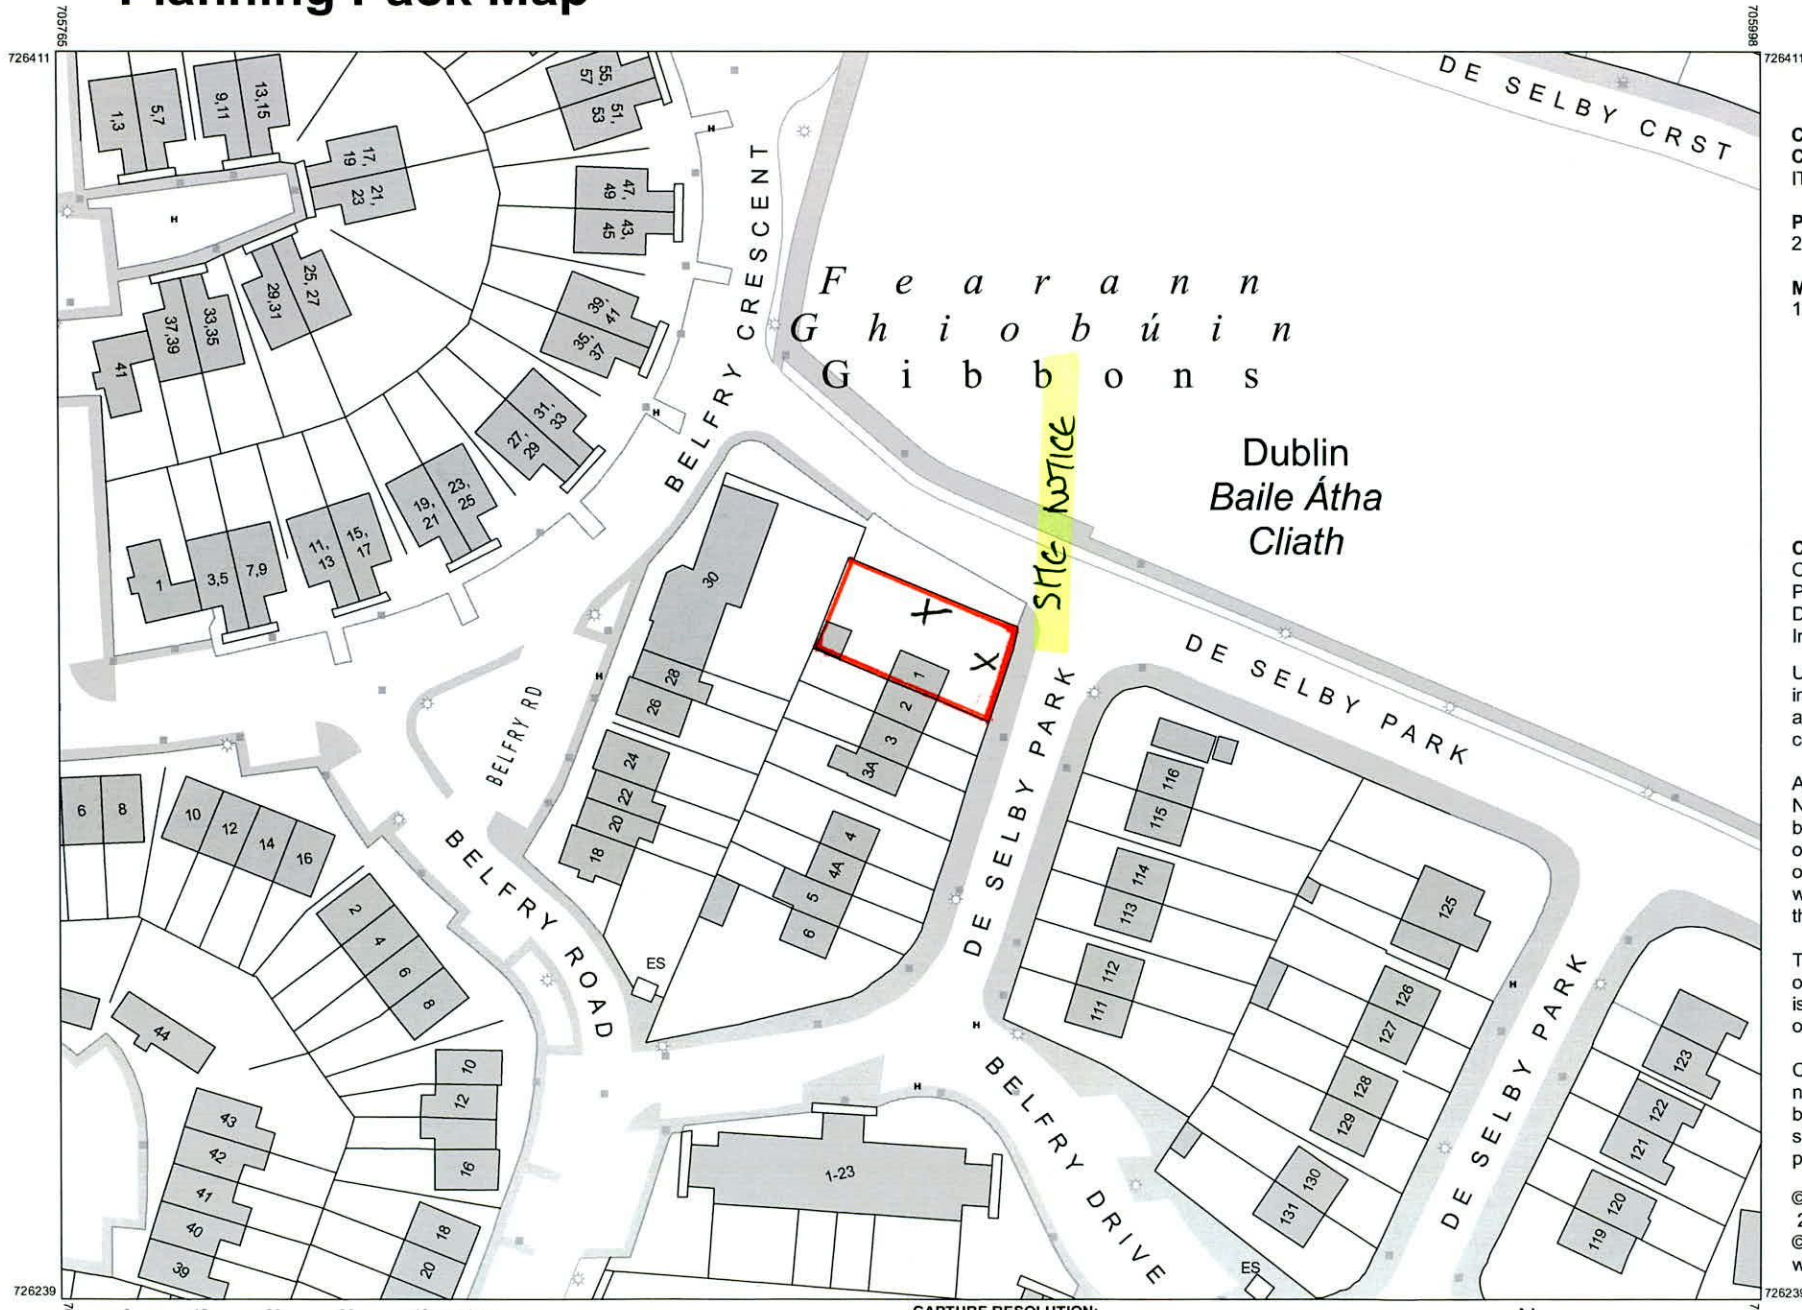

# Planning Pack Map

F e a r a n n  
G h i o b ú i n  
G i b b o n s

Dublin  
Baile Átha  
Cliath

SITE NOTICE

**CENTRE COORDINATES:**  
ITM 705882,726325

**PUBLISHED:** 24/06/2022  
**ORDER NO.:** 50276220\_1

**MAP SERIES:** 1:1,000  
**MAP SHEETS:** 3389-23

**COMPILED AND PUBLISHED BY:**  
Ordnance Survey Ireland,  
Phoenix Park,  
Dublin 8,  
Ireland.

Unauthorised reproduction  
infringes Ordnance Survey Ireland  
and Government of Ireland  
copyright.

**LEGEND:**  
<http://www.osi.ie>;  
search 'Large Scale Legend'

**OUTPUT SCALE:** 1:1,000

**CAPTURE RESOLUTION:**  
The map objects are only accurate to the  
resolution at which they were captured.  
Output scale is not indicative of data capture scale.  
Further information is available at:  
<http://www.osi.ie>; search 'Capture Resolution'