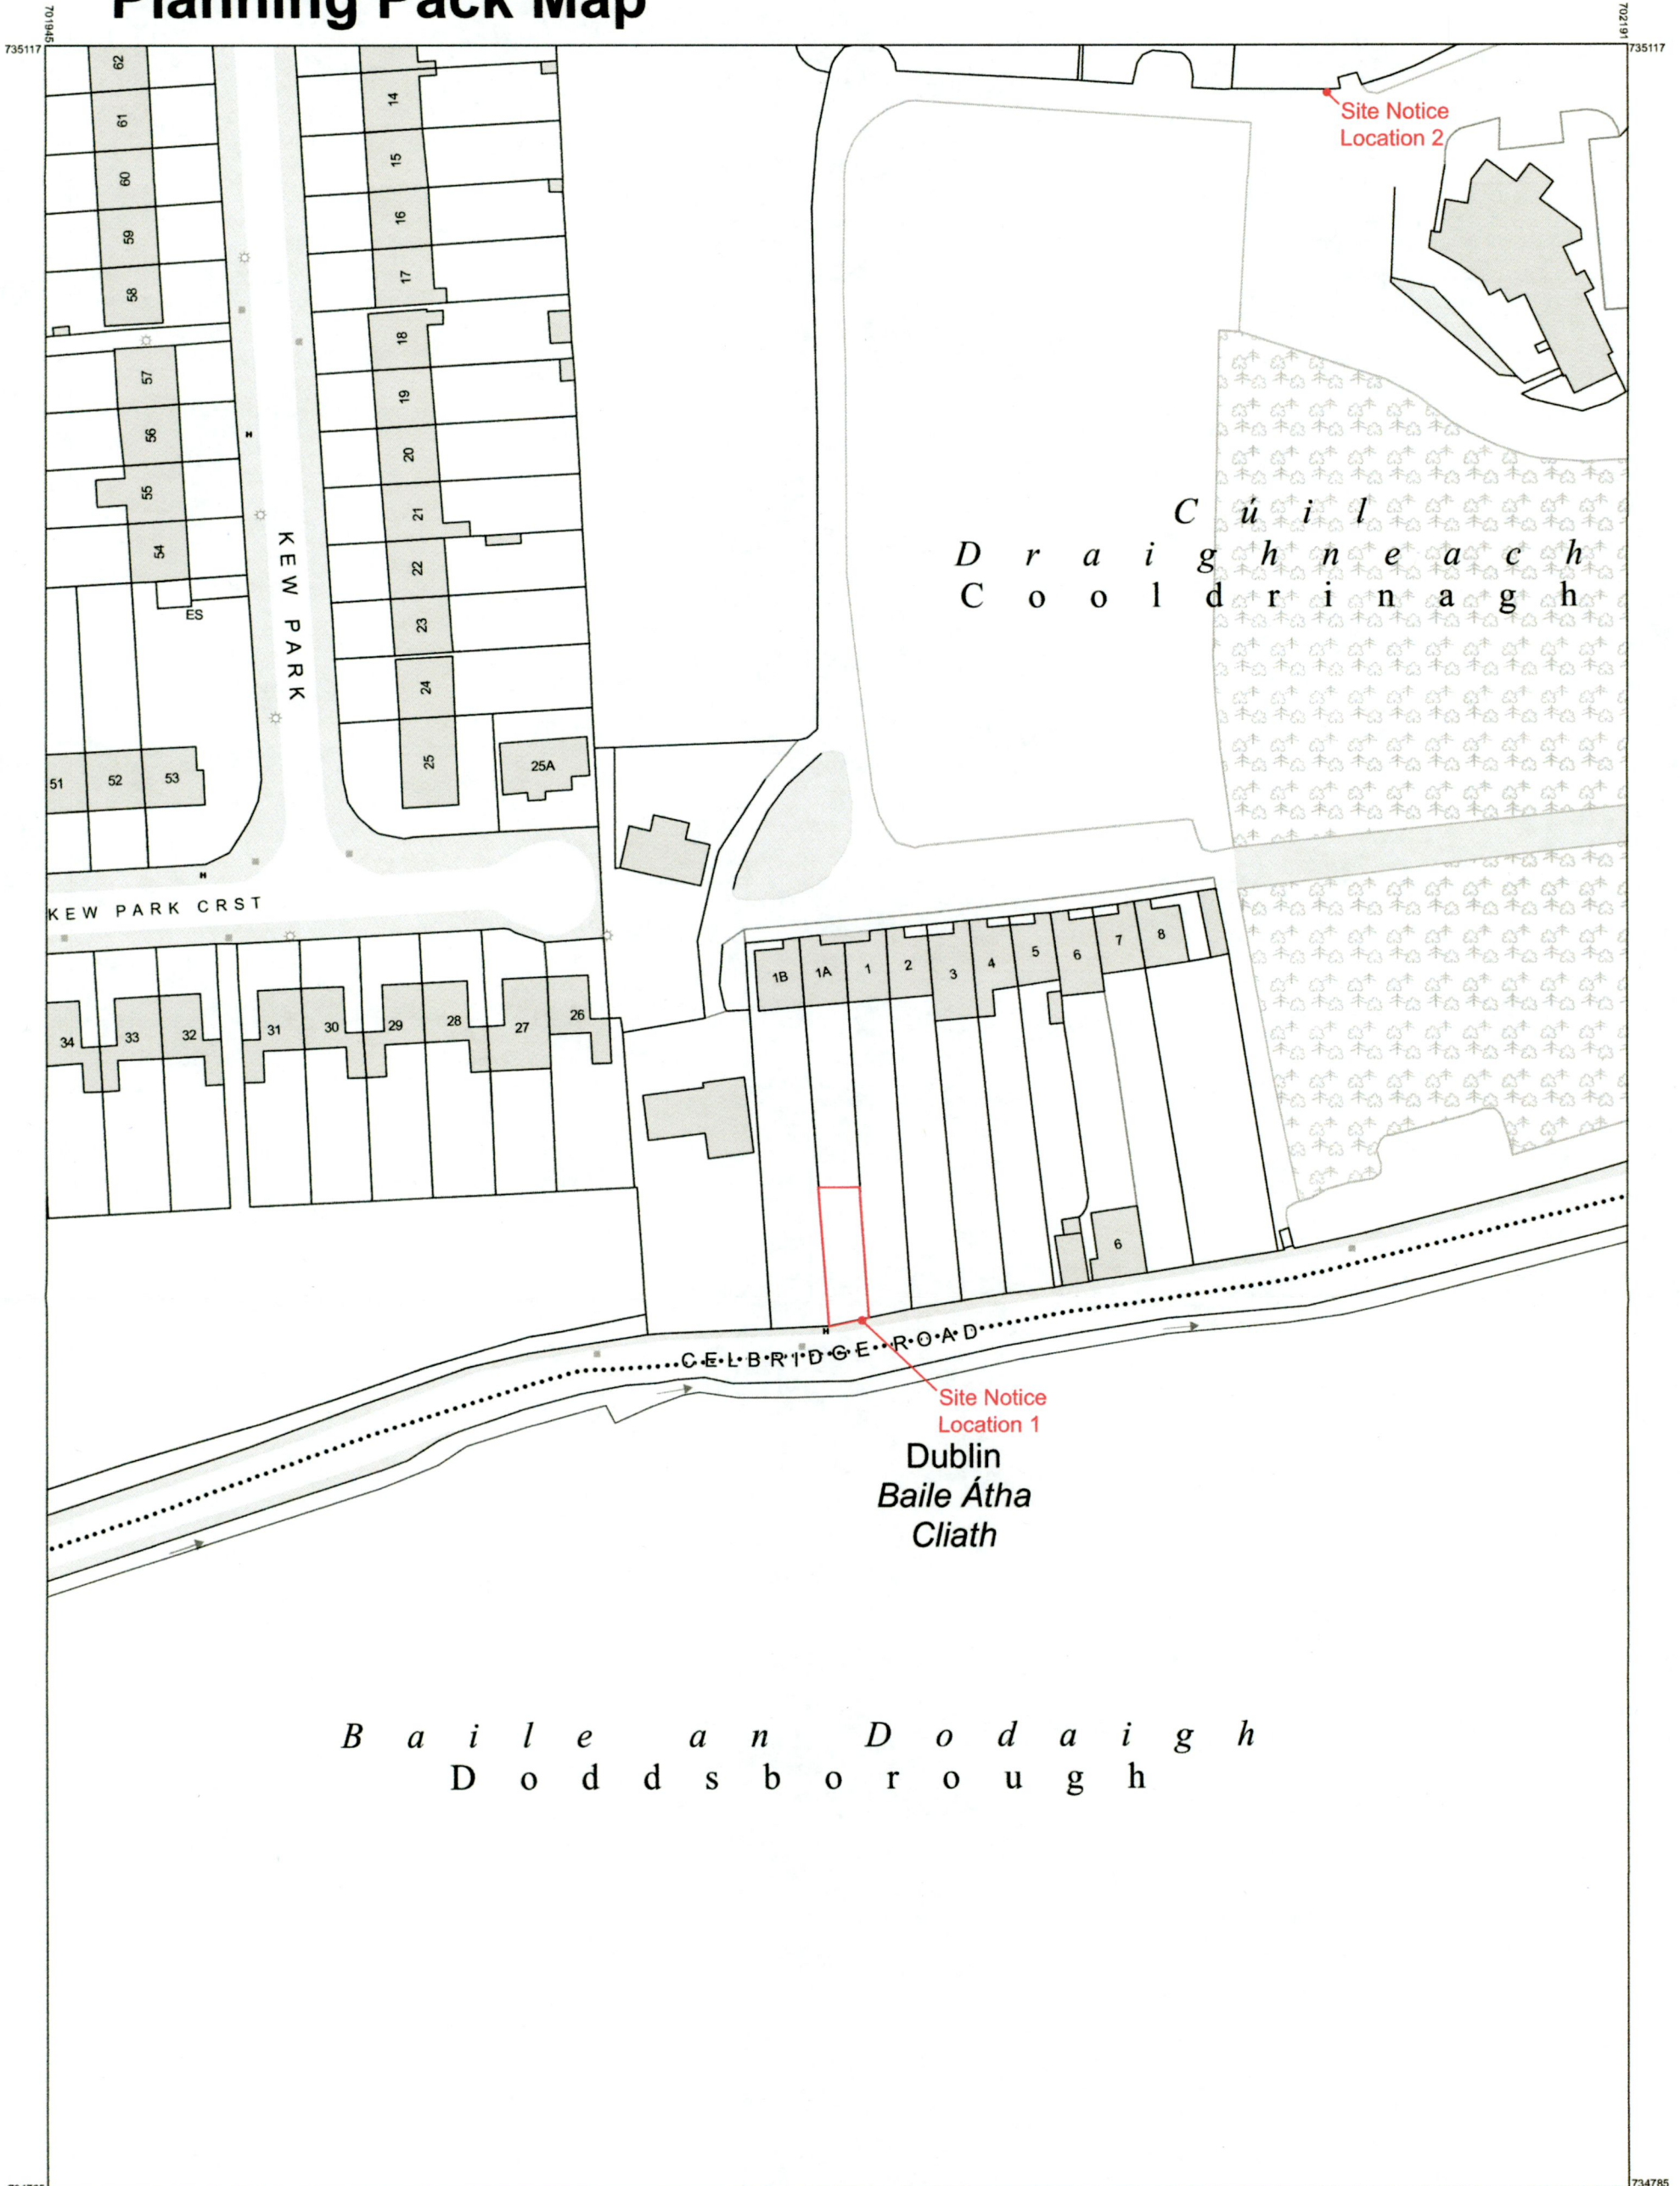

Planning Pack Map

COMPILED AND PUBLISHED BY:
Ordnance Survey Ireland,
Phoenix Park,
Dublin 8,
Ireland.

All rights reserved.
No part of this publication may
be copied, reproduced
or transmitted in any form
or by any means without the prior
written permission of
the copyright owners.

Ordnance Survey maps
never show legal property
boundaries, nor do they
show ownership of
physical features.

©Suirbhéireacht Ordanáis Éireann, 2022
©Ordnance Survey Ireland, 2022
www.osi.ie/copyright

Unauthorised reproduction
infringes Ordnance Survey Ireland
and Government of Ireland
copyright.

The representation on this map
of a road, track or footpath
is not evidence of the existence
of a right of way.

**CENTRE
COORDINATES:**
ITM 702068,734951

ORDER NO.:
50290264_1

PUBLISHED:
08/09/2022

MAP SERIES:
1:1,000
1:1,000

MAP SHEETS:
3194-23
3260-03

CAPTURE RESOLUTION:
The map objects are only accurate to the
resolution at which they were captured.
Output scale is not indicative of data capture scale
Further information is available at:
<http://www.osi.ie>; search 'Capture Resolution'