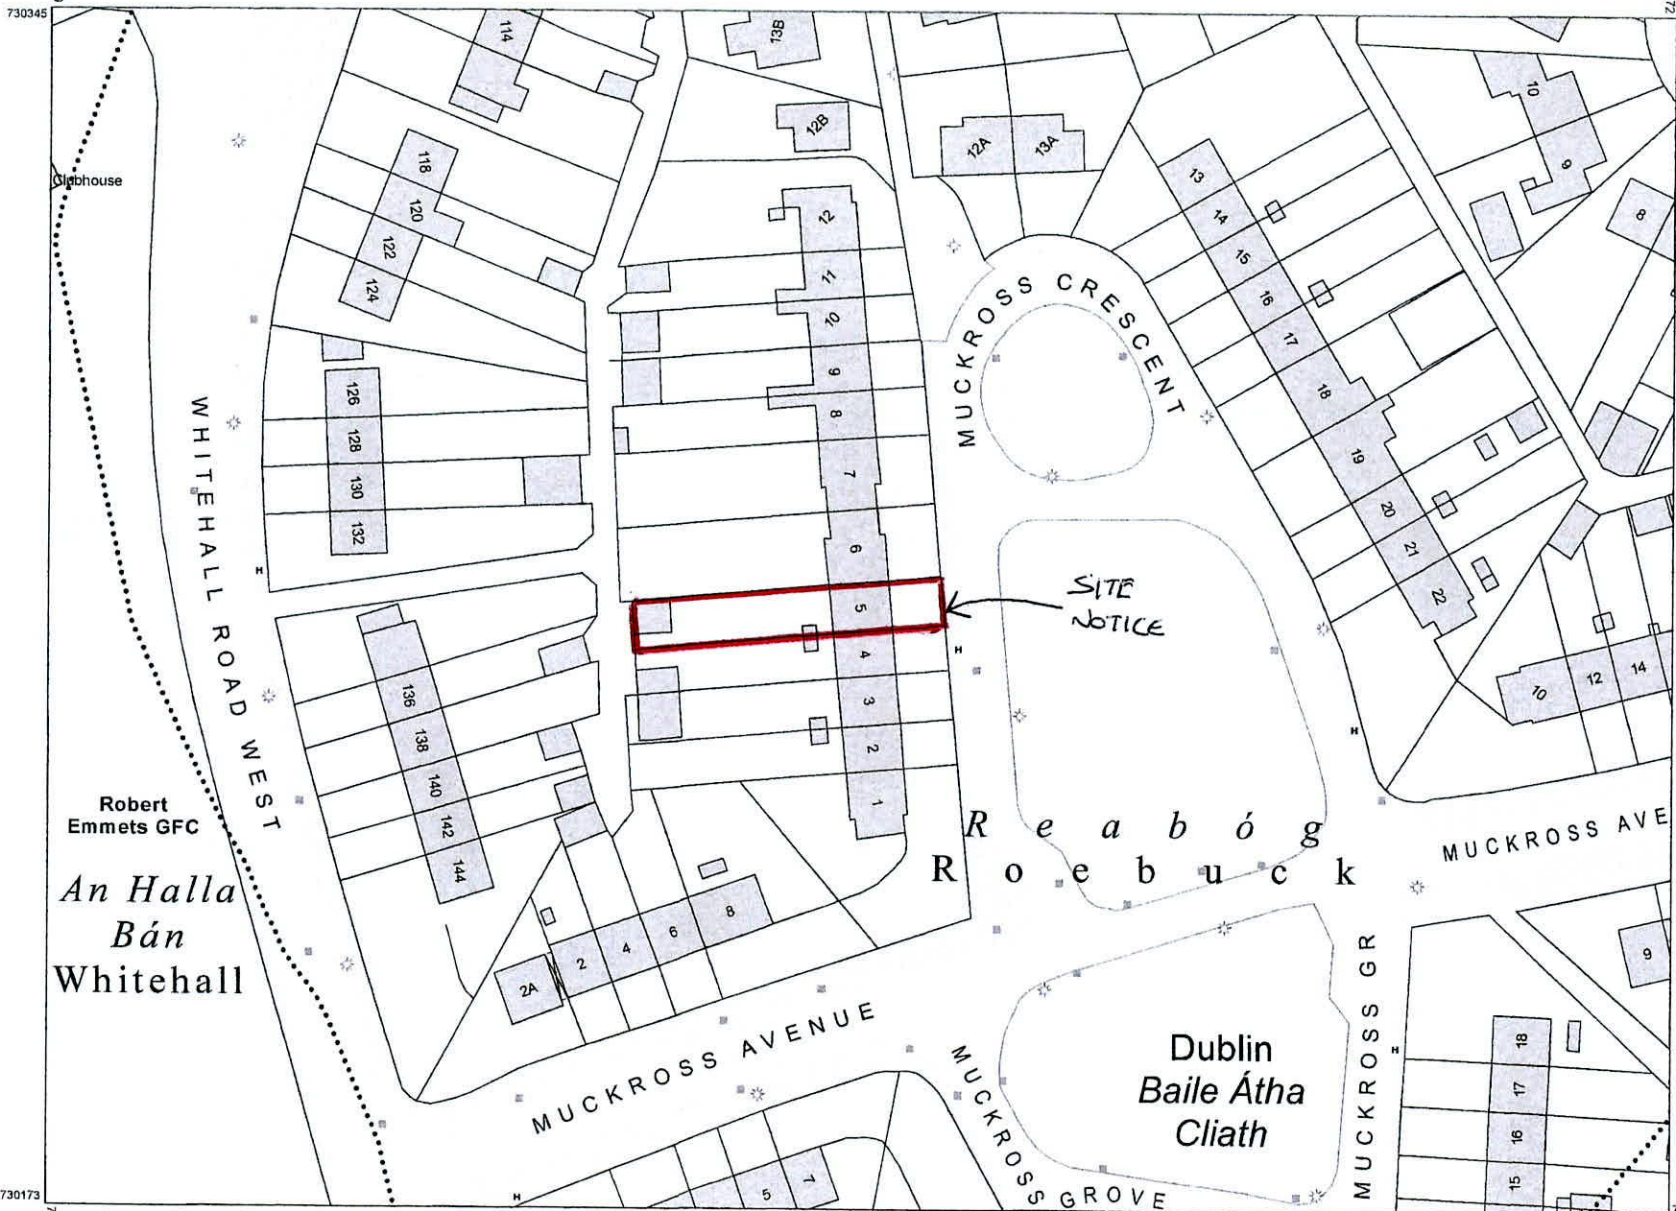

Planning Pack Map

CENTRE COORDINATES:
ITM 711956,730259

PUBLISHED: 12/09/2022
ORDER NO.: 50290860_2

MAP SERIES: 1:1,000
MAP SHEETS: 3327-15, 3327-20, 3328-11, 3328-16

COMPILED AND PUBLISHED BY:
Ordnance Survey Ireland,
Phoenix Park,
Dublin 8,
Ireland.

Unauthorised reproduction infringes Ordnance Survey Ireland and Government of Ireland copyright.

All rights reserved.
No part of this publication may be copied, reproduced or transmitted in any form or by any means without the prior written permission of the copyright owners.

The representation on this map of a road, track or footpath is not evidence of the existence of a right of way.

Ordnance Survey maps never show legal property boundaries, nor do they show ownership of physical features.

© Suirbhéireacht Ordanáis Éireann, 2022
© Ordnance Survey Ireland, 2022
www.osi.ie/copyright

LEGEND:
<http://www.osi.ie>;
search 'Large Scale Legend'

Robert Emmets GFC
An Halla Bán
Whitehall

SITE NOTICE

Dublin
Baile Átha
Cliath

OUTPUT SCALE: 1:1,000

CAPTURE RESOLUTION:
The map objects are only accurate to the resolution at which they were captured.
Output scale is not indicative of data capture scale.
Further information is available at:
<http://www.osi.ie>, search 'Capture Resolution'