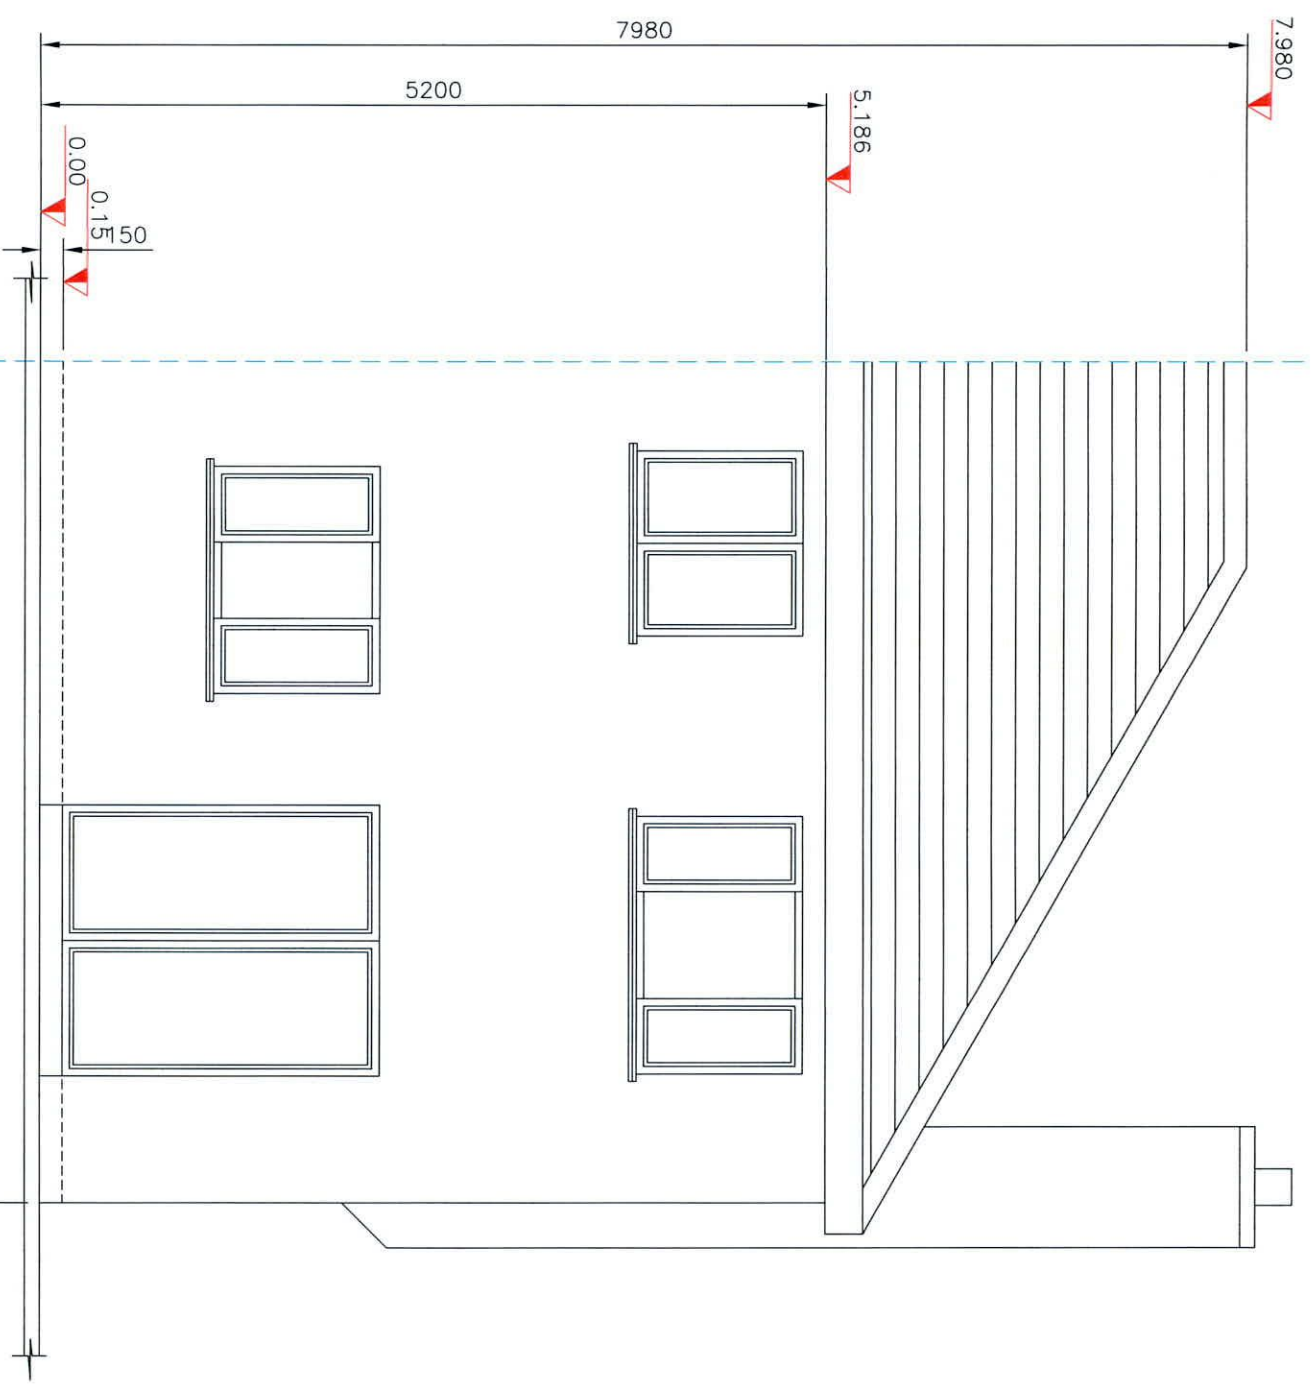

EXISTING FRONT ELEVATION

EXISTING REAR ELEVATION

The information contained in this drawing is confidential and must not be divulged to any third party without the written consent of Abes Design Services.

38 Larkfield Avenue
Lucan
Co. Dublin

17 Forrster Green
Ballydowd Manor
Lucan, Co. Dublin
K78 KX05

EXISTING FRONT AND REAR ELEVATION

DRAWN	JOHN FORBES , 38 LARKFIELD AVE. , LUCAN, CO. DUBLIN
DATE	Sept 2022
SCALE	1:50 @ A3