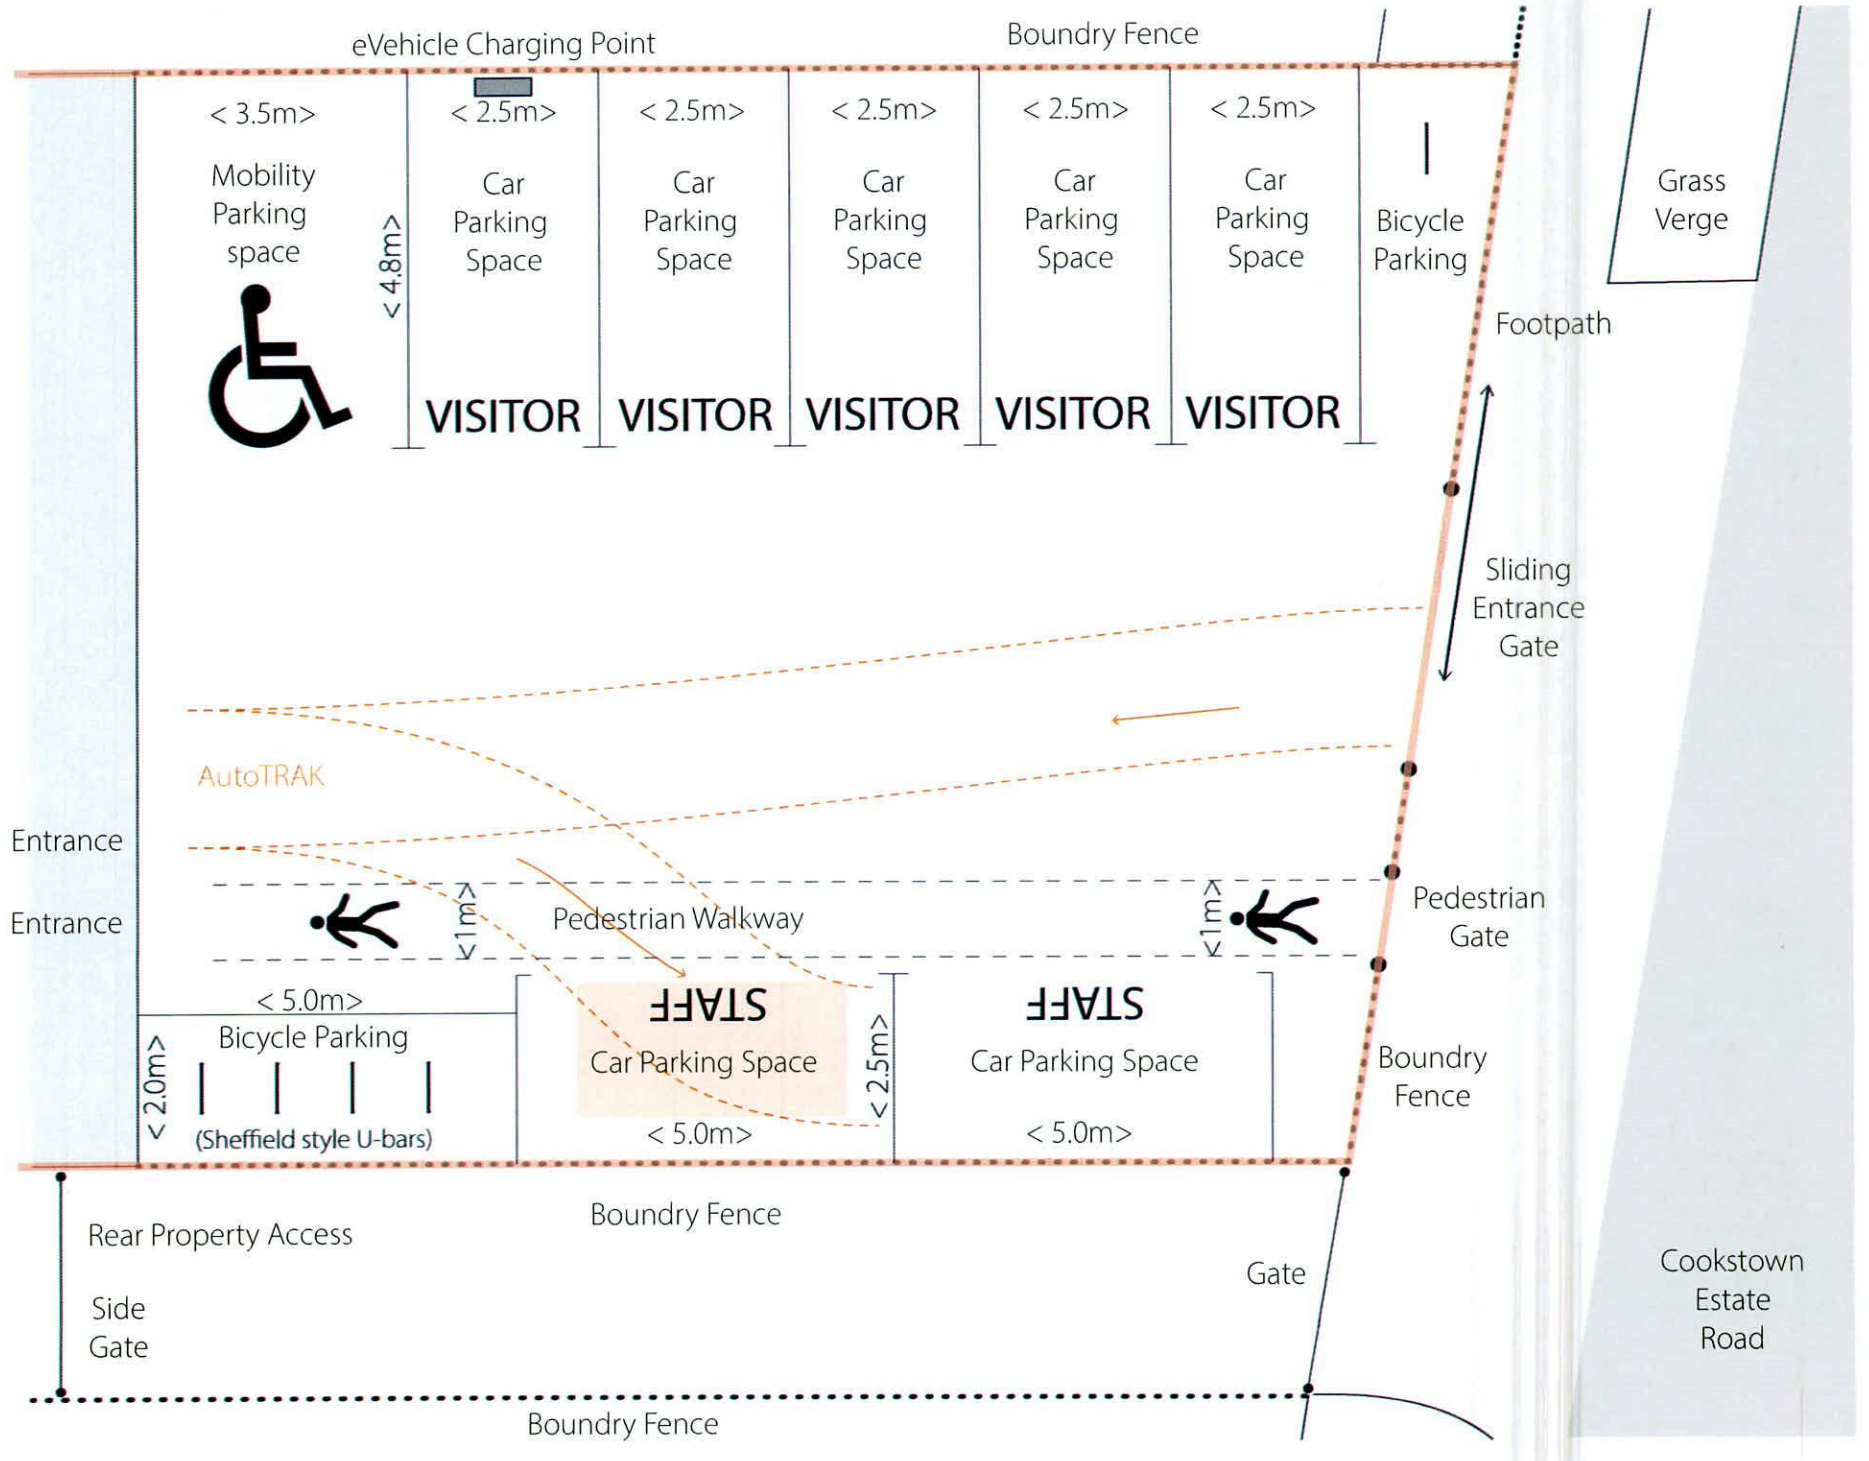

N

Old Bawn Gymnastics
Gymnastics Facility
Unit 70, Cookstown Estate Road

Proposed Parking Layout

Drawing No.: OBG U70-C:ERd 005b(1.2c)-AI
Scale: 1:100
Drawn by: D. Ó Dubhshláine

Date: September 2022

N

Old Bawn Gymnastics
Gymnastics Facility
Unit 70, Cookstown Estate Road

Proposed Parking Layout

Drawing No.: OBG U70-C:ERd 005b(1.2d)-AI
Scale: 1:100
Drawn by: D. Ó Dubhshláine

Date: September 2022

Old Bawn Gymnastics
Gymnastics Facility
 Unit 70, Cookstown Estate Road

Proposed Parking Layout
 Drawing No.: OBG U70-C.E.Rd 005b(1.2a)-AI
 Scale: 1:100
 Drawn by: D. Ó Dubhshláine
 Date: September 2022

Old Bawn Gymnastics
Gymnastics Facility
 Unit 70, Cookstown Estate Road

Proposed Parking Layout
 Drawing No.: OBG U70-C.E.Rd 005b(1.2b)-AI
 Scale: 1:100
 Drawn by: D. Ó Dubhshláine
 Date: September 2022