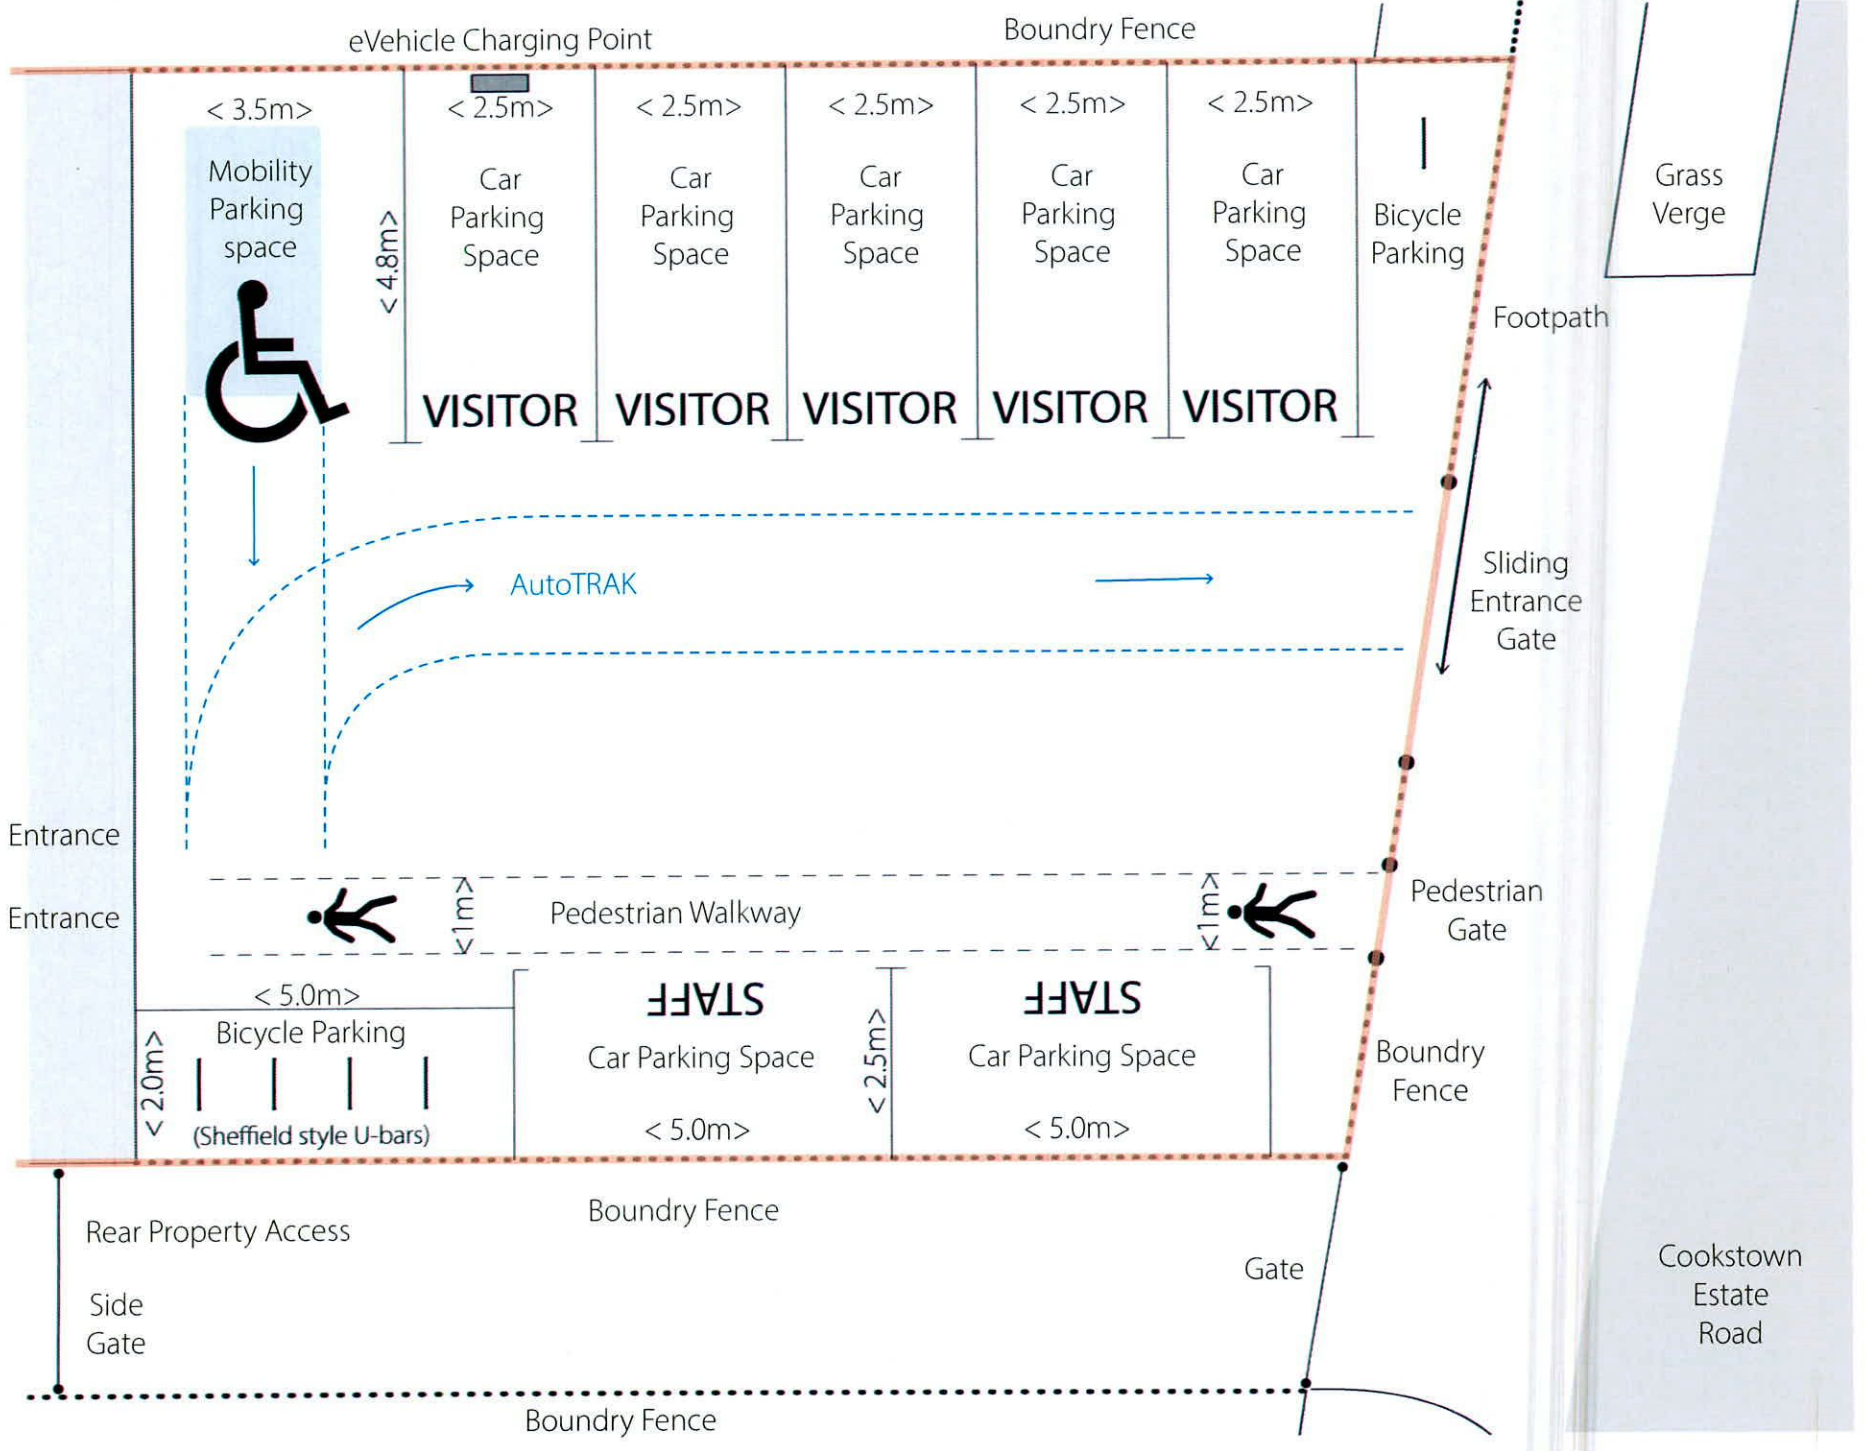

N

Old Bawn Gymnastics
Gymnastics Facility
Unit 70, Cookstown Estate Road

Proposed Parking Layout

Drawing No.: OBG U70-C:ERd 005b(1.2c)-AI
Scale: 1:100
Drawn by: D. Ó Dubhshláine

Date: September 2022

N

Old Bawn Gymnastics
Gymnastics Facility
Unit 70, Cookstown Estate Road

Proposed Parking Layout

Drawing No.: OBG U70-C:ERd 005b(1.2d)-AI
Scale: 1:100
Drawn by: D. Ó Dubhshláine

Date: September 2022

Old Bawn Gymnastics
Gymnastics Facility
 Unit 70, Cookstown Estate Road

Proposed Parking Layout
 Drawing No.: OBG U70-C.E.Rd 005b(1.2a)-AI
 Scale: 1:100
 Drawn by: D. Ó Dubhshláine
 Date: September 2022

Old Bawn Gymnastics
Gymnastics Facility
 Unit 70, Cookstown Estate Road

Proposed Parking Layout
 Drawing No.: OBG U70-C.E.Rd 005b(1.2b)-AI
 Scale: 1:100
 Drawn by: D. Ó Dubhshláine
 Date: September 2022