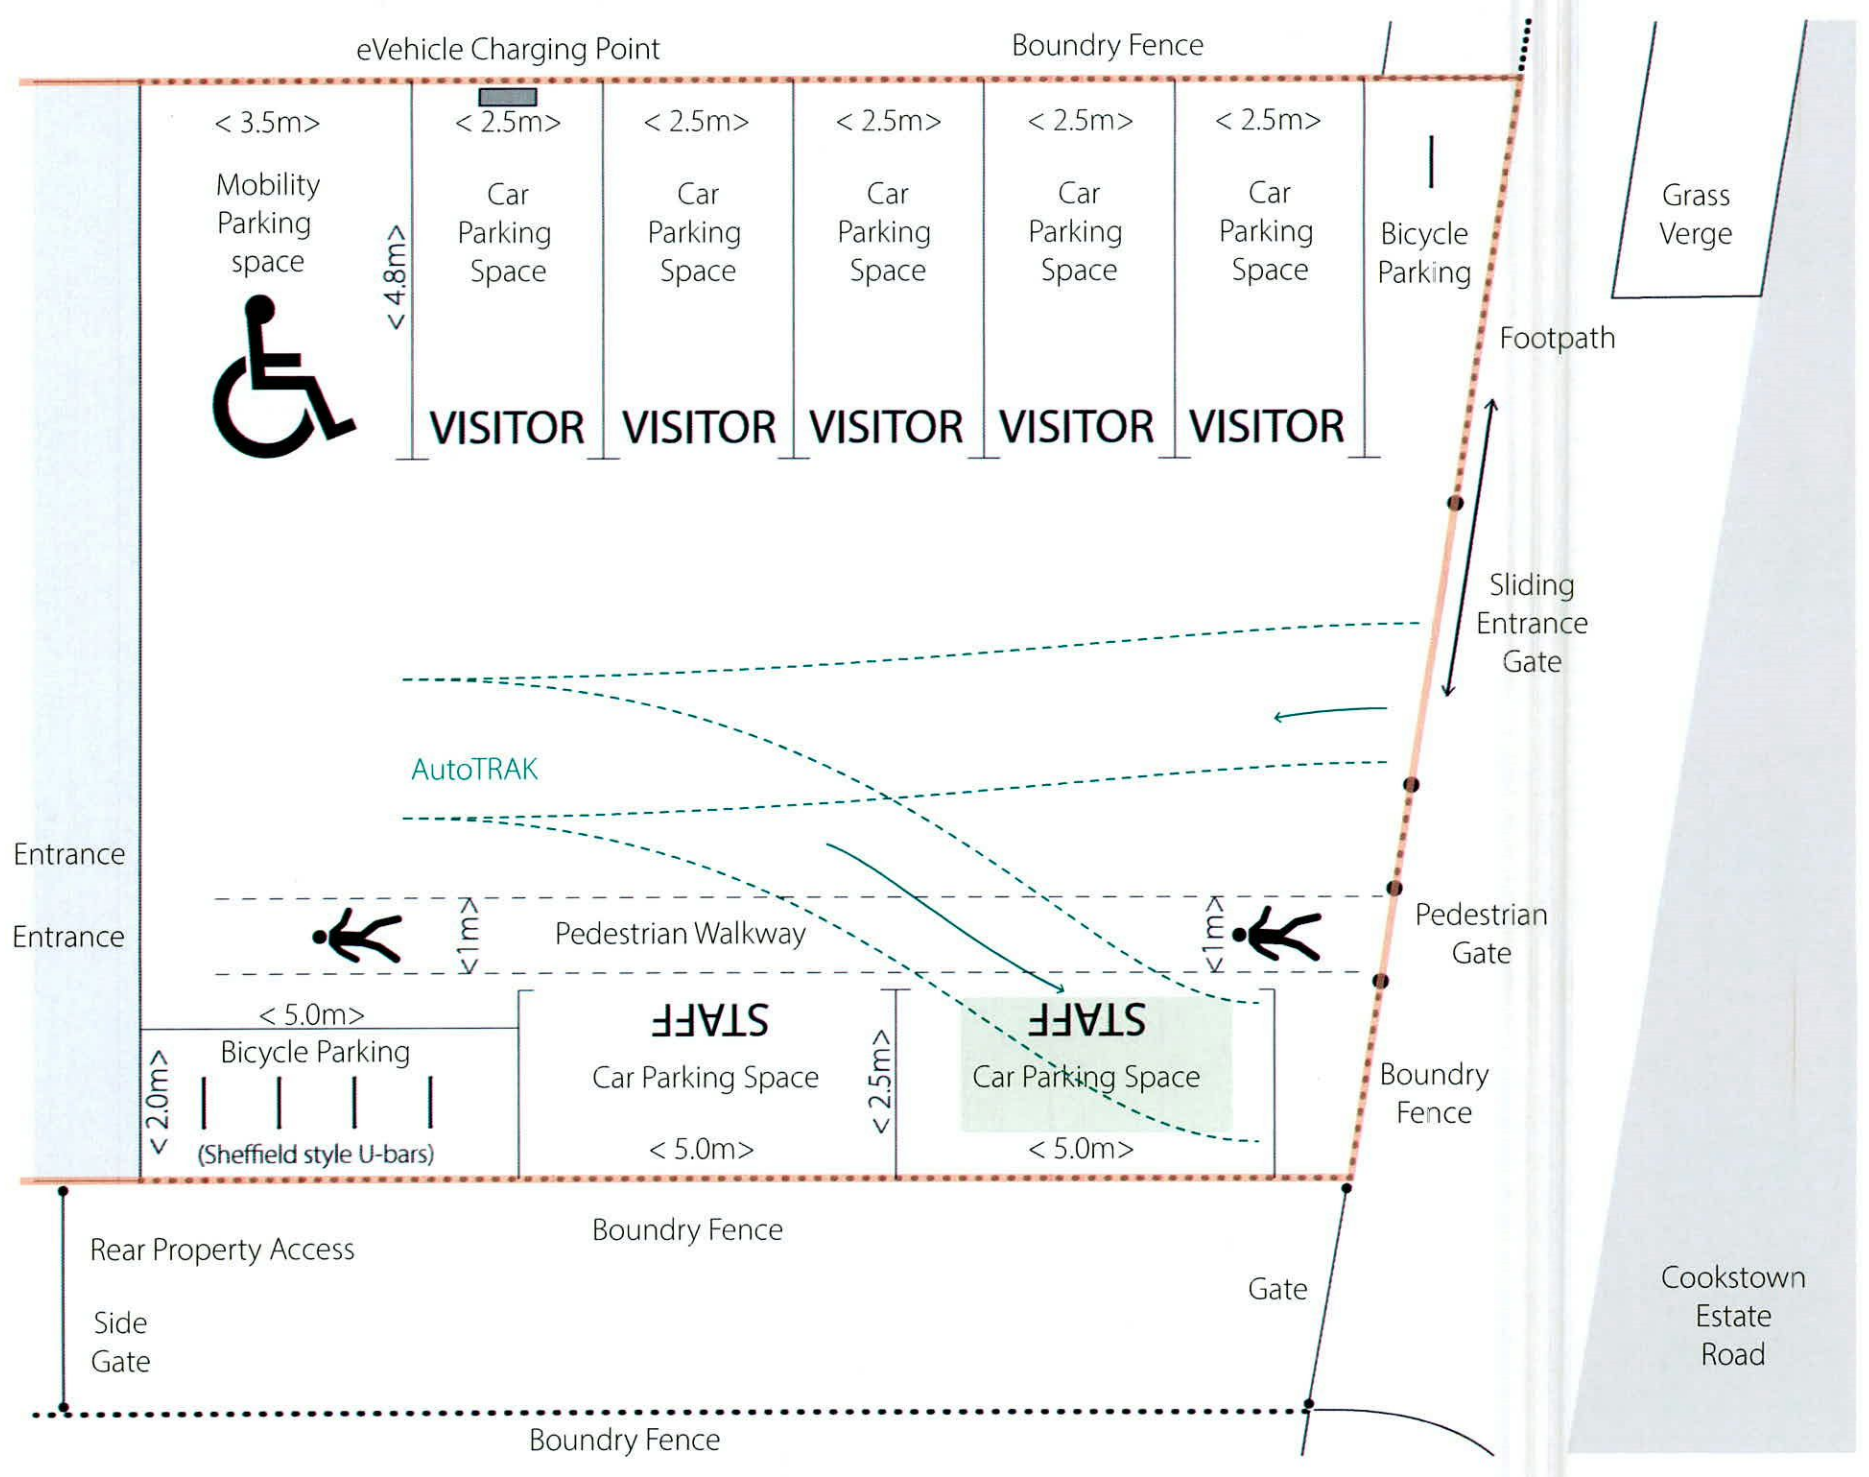

N

Old Bawn Gymnastics
Gymnastics Facility
Unit 70, Cookstown Estate Road

Proposed Parking Layout

Drawing No.: OBG U70-C:ERd 005b(1.2c)-AI
Scale: 1:100
Drawn by: D. Ó Dubhshláine

Date: September 2022

N

Old Bawn Gymnastics
Gymnastics Facility
Unit 70, Cookstown Estate Road

Proposed Parking Layout

Drawing No.: OBG U70-C:ERd 005b(1.2d)-AI
Scale: 1:100
Drawn by: D. Ó Dubhshláine

Date: September 2022

Old Bawn Gymnastics
Gymnastics Facility
 Unit 70, Cookstown Estate Road

Proposed Parking Layout
 Drawing No.: OBG U70-C.E.Rd 005b(1.2a)-AI
 Scale: 1:100
 Drawn by: D. Ó Dubhshláine
 Date: September 2022

Old Bawn Gymnastics
Gymnastics Facility
 Unit 70, Cookstown Estate Road

Proposed Parking Layout
 Drawing No.: OBG U70-C.E.Rd 005b(1.2b)-AI
 Scale: 1:100
 Drawn by: D. Ó Dubhshláine
 Date: September 2022