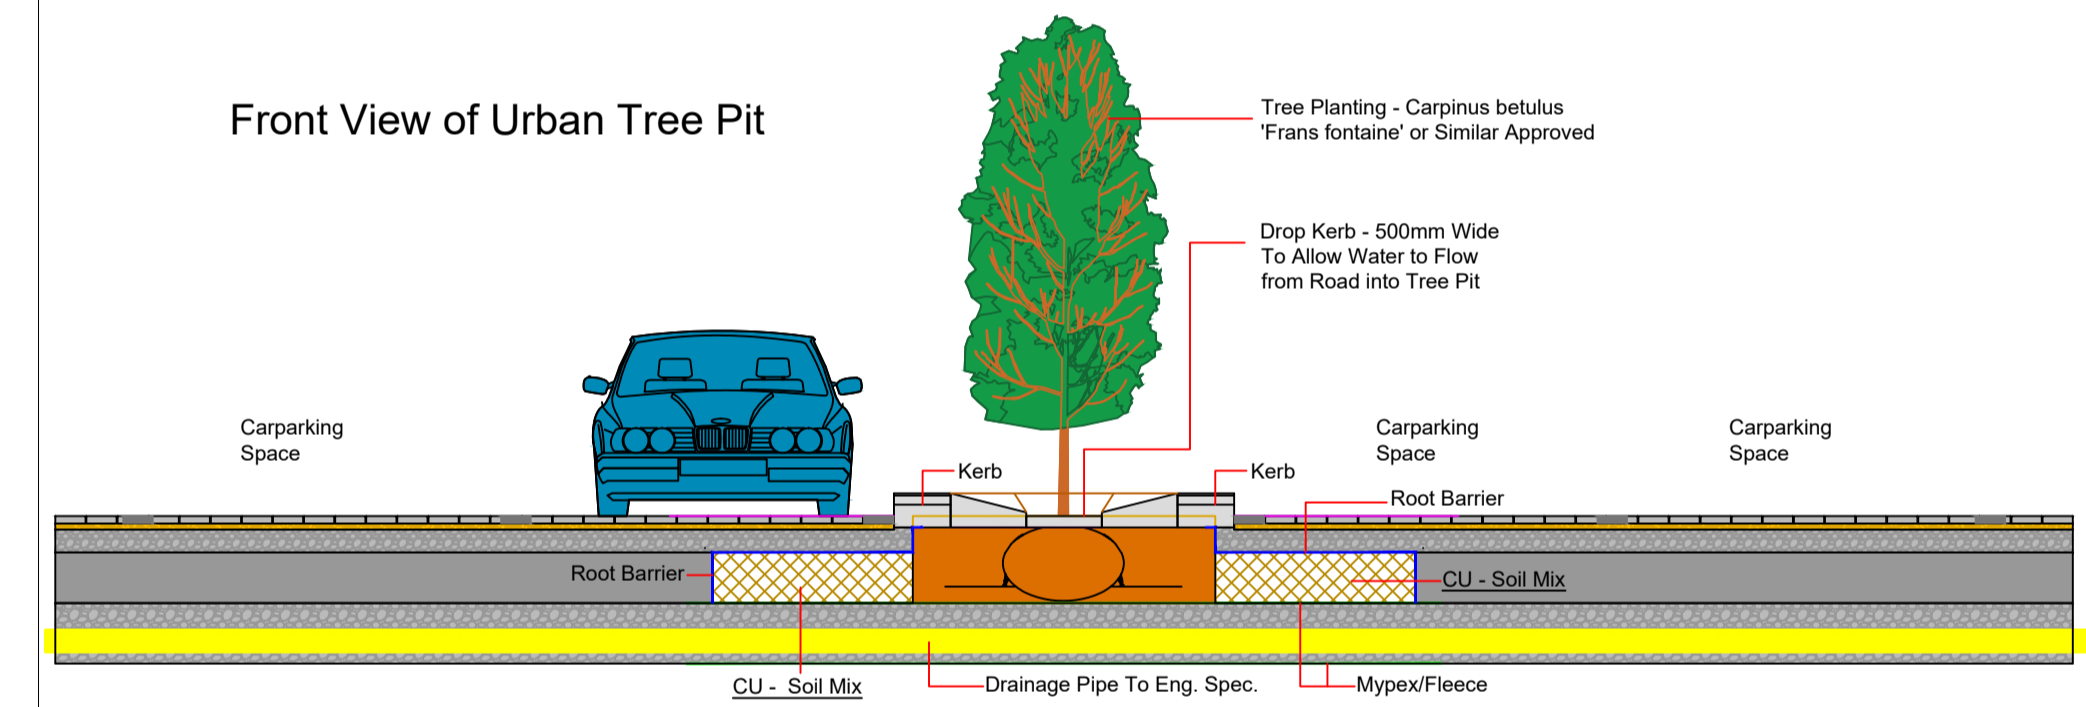

Tree Pits 1:100 @A1-

Typical Plan View of Urban Soil Tree Pit

Front View of Urban Tree Pit

Tree Pit Outline

REV	DATE	BY	DESCRIPTION
A	23.02.22	CW	Masterplan
B	03.07.22	CW	Masterplan Update
C	16.08.22	CW	Compliance

Project Title: Drive Through Coffee Shop, Lucan Retail Park, Dublin	Dwg. No.: 05
Client: Starbucks	Scale: 1:100 @ A1
Drawing Title: Tree Pits	Date: 05.07.2022
Job No.: 1677	Drawing By: CW
	Checked By: RMD