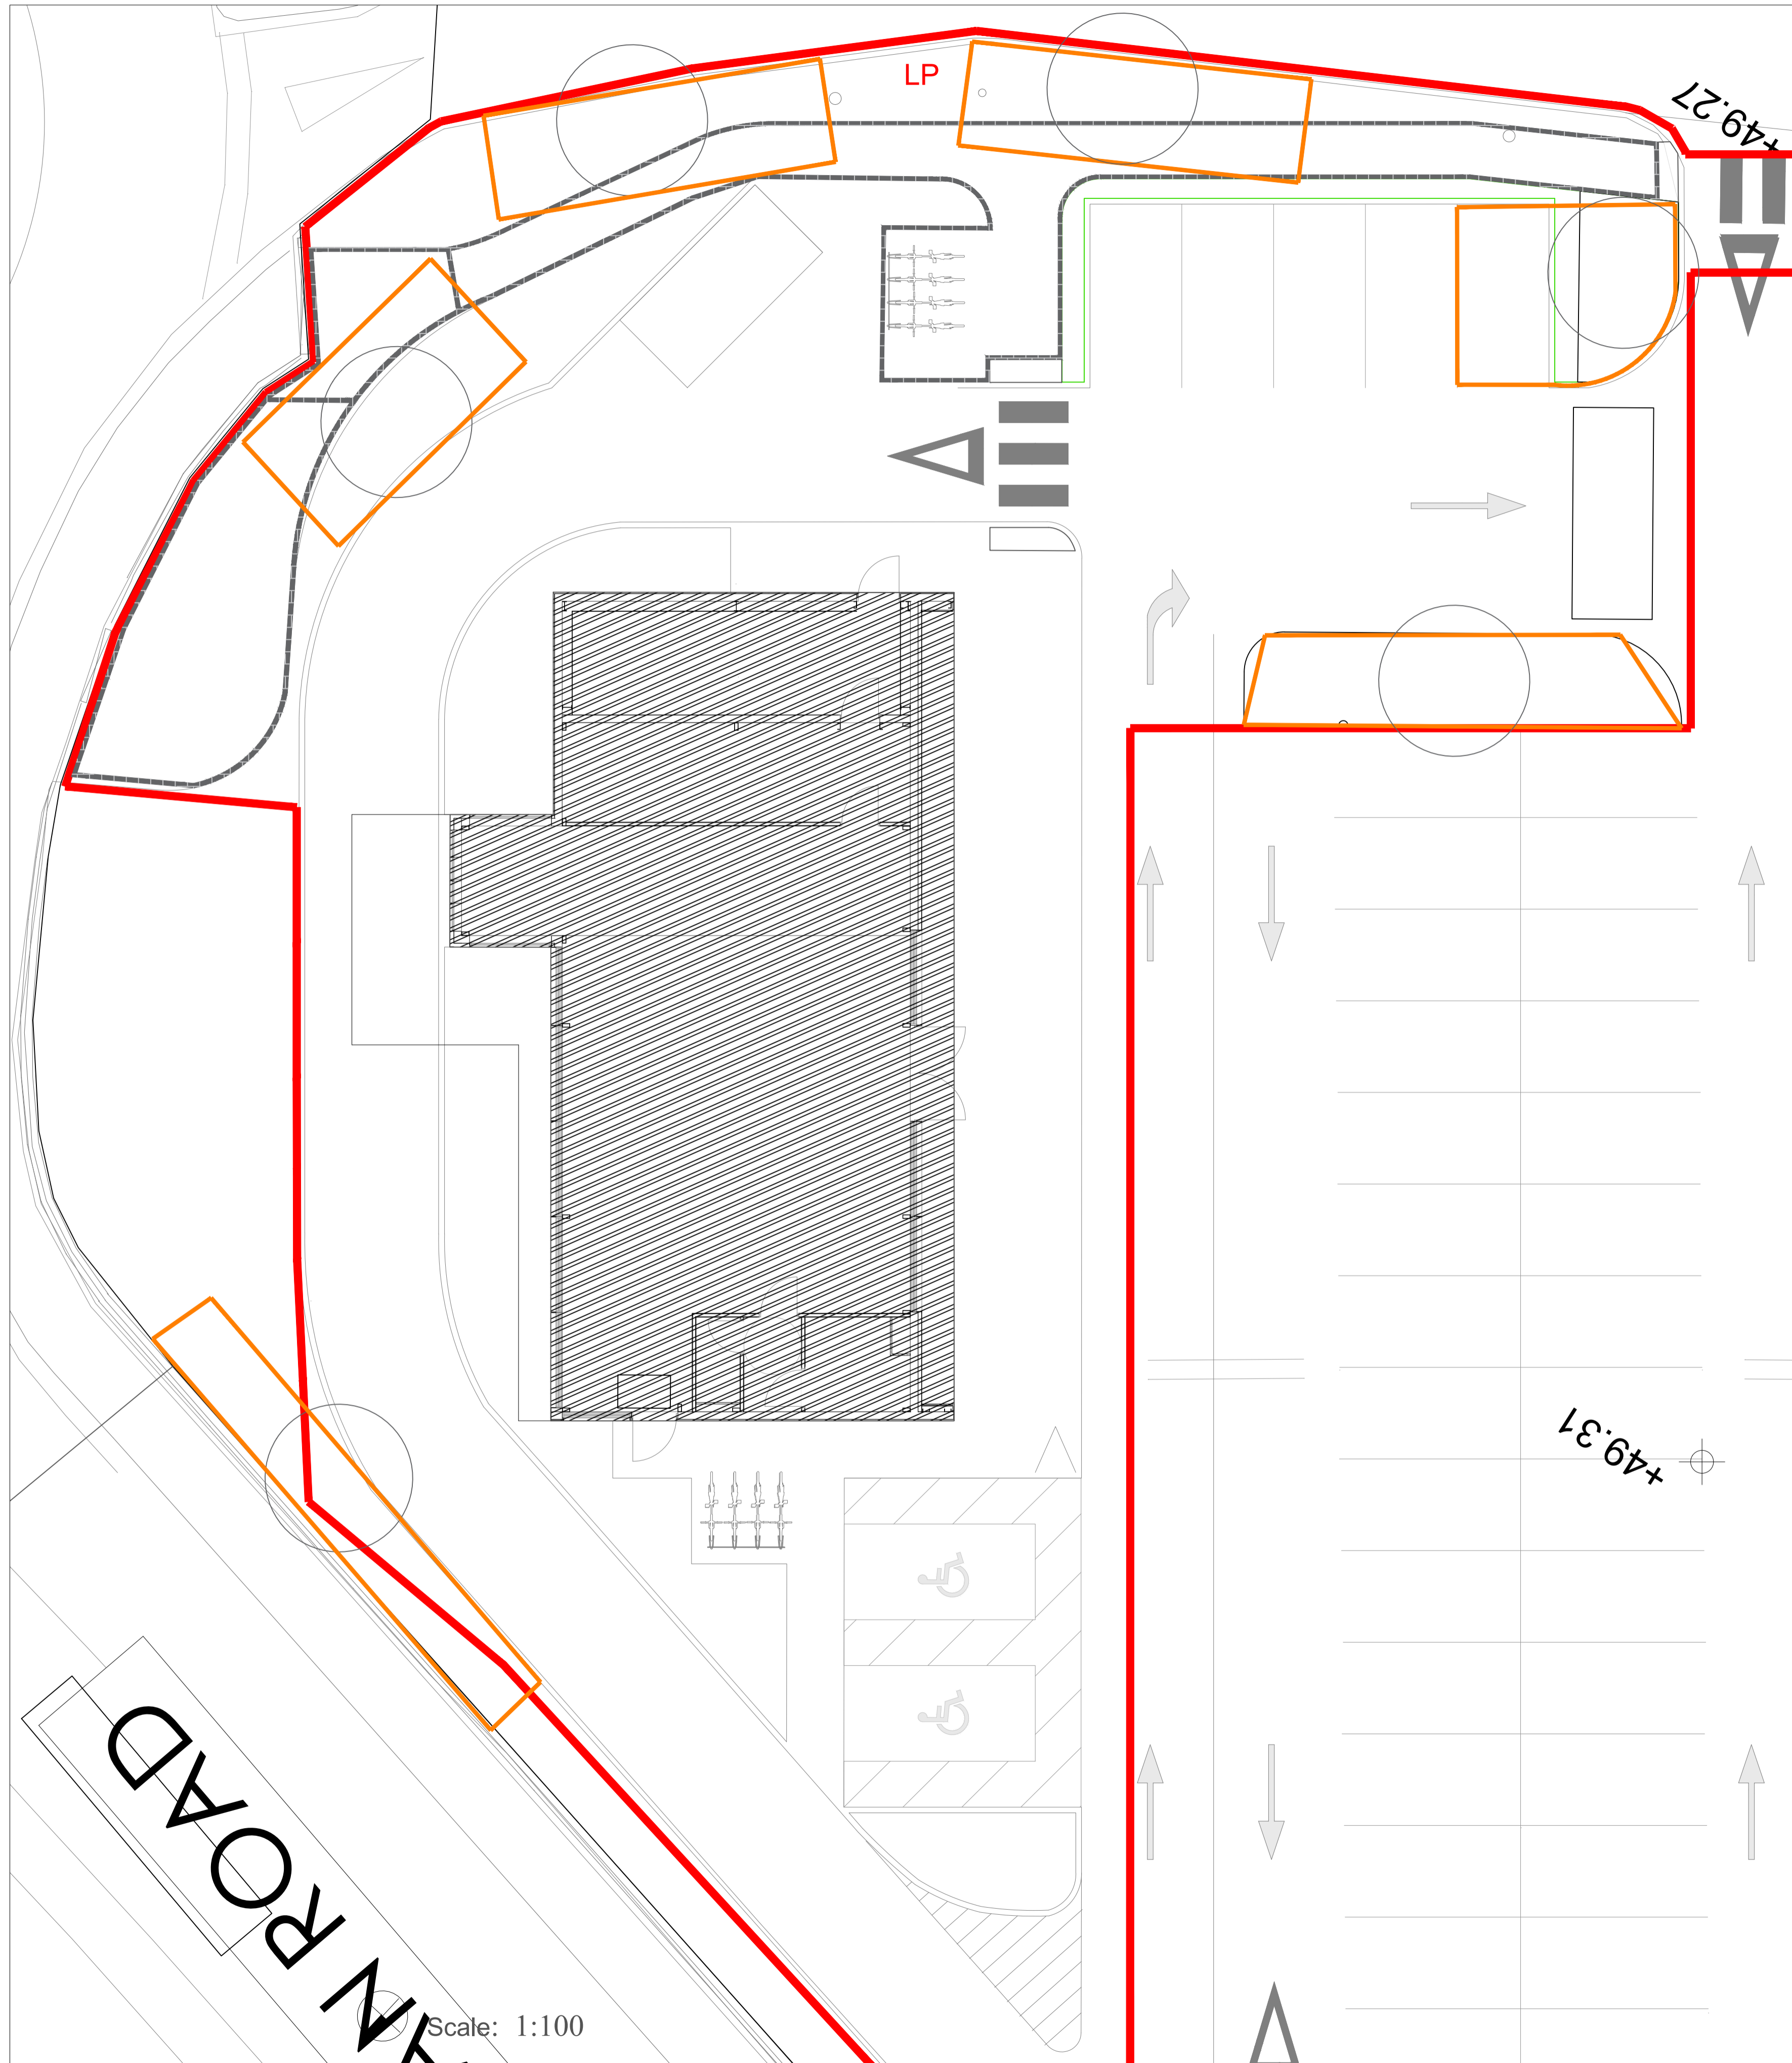

Tree Pits 1:100 @A1-

Typical Plan View of Urban Soil Tree Pit

Front View of Urban Tree Pit

Tree Pit Outline

REV	DATE	BY	DESCRIPTION
A	23.02.22	CW	Masterplan
B	03.07.22	CW	Masterplan Update
C	16.08.22	CW	Compliance

Project Title: Drive Through Coffee Shop, Lucan Retail Park, Dublin	Dwg. No.: 05
Client: Starbucks	Scale: 1:100 @ A1
Drawing Title: Tree Pits	Date: 05.07.2022
Job No.: 1677	Drawing By: CW
	Checked By: RMD