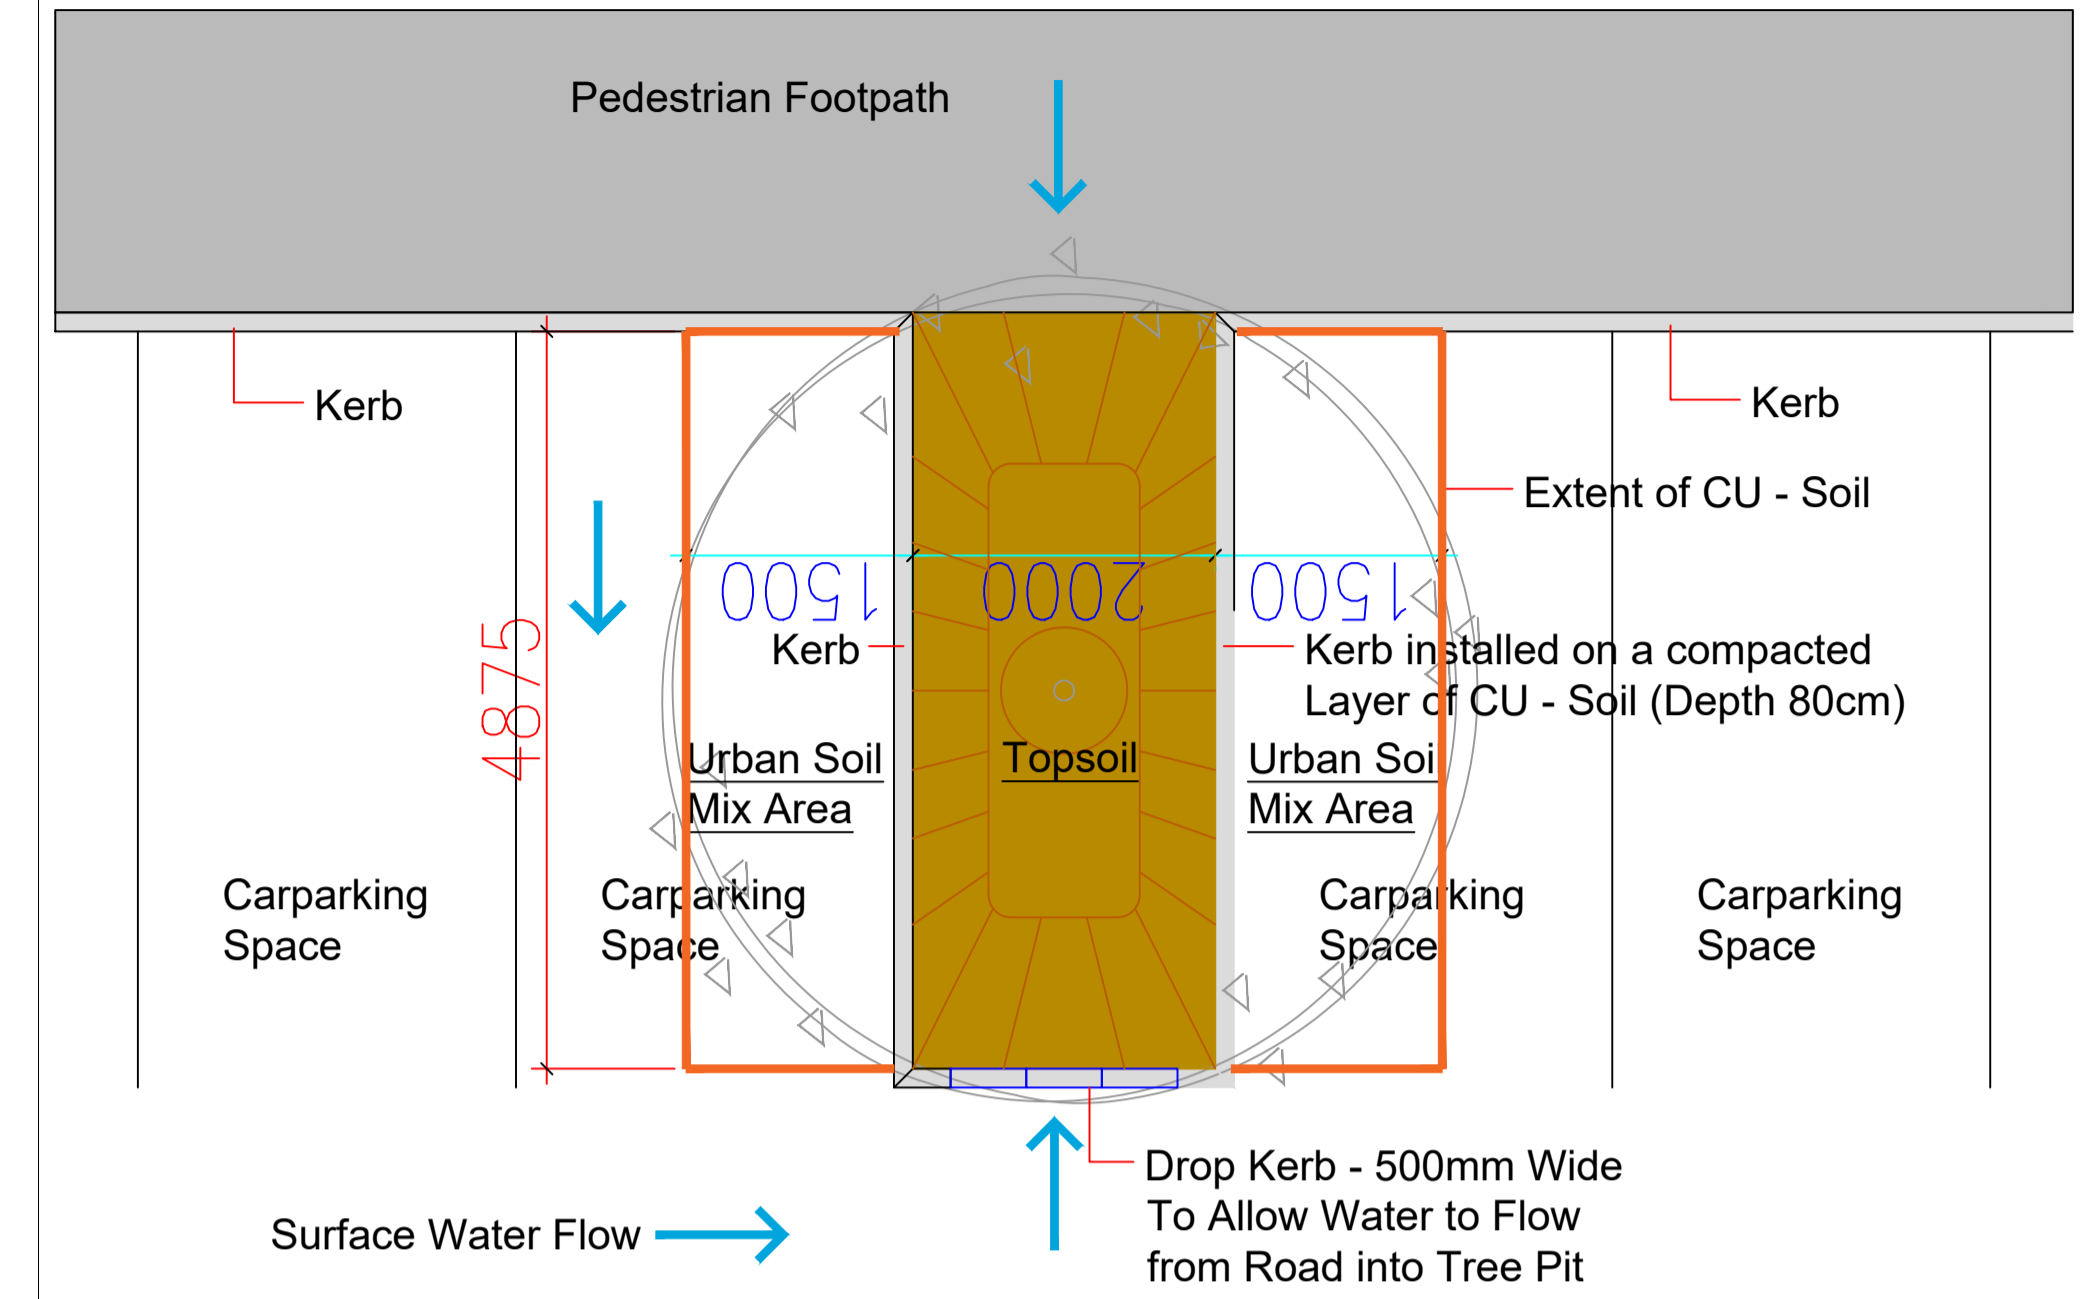

Tree Pits 1:100 @A1-

Typical Plan View of Urban Soil Tree Pit

Front View of Urban Tree Pit

Tree Pit Outline

REV	DATE	BY	DESCRIPTION
A	23.02.22	CW	Masterplan
B	03.07.22	CW	Masterplan Update
C	16.08.22	CW	Compliance

Project Title: Drive Through Coffee Shop, Lucan Retail Park, Dublin	Dwg. No.: 05
Client: Starbucks	Scale: 1:100 @ A1
Drawing Title: Tree Pits	Date: 05.07.2022
Job No.: 1677	Drawing By: CW
	Checked By: RMD