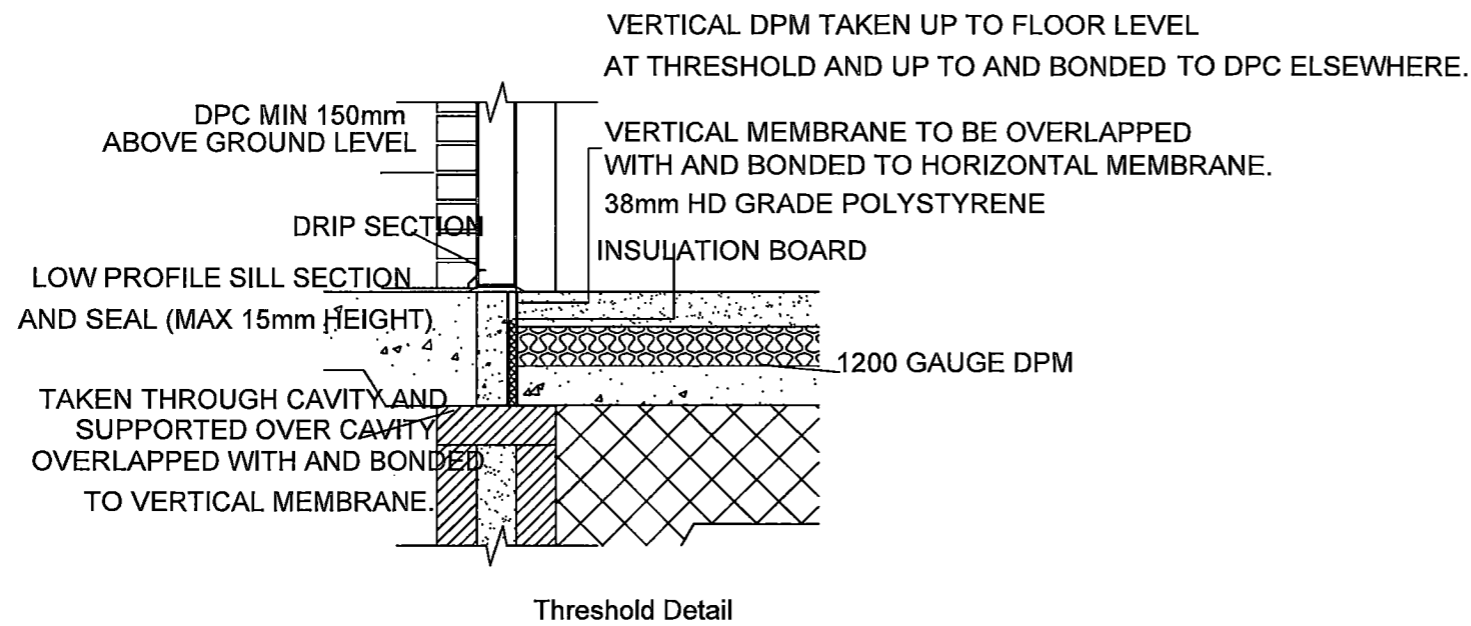

External Corner

Internal Corner

Window Head Detail

An Dairdubh,  
32 Lyons Road,  
Newcastle, Co. Dublin

Standard Details

Drawn

A. Kelly

Date