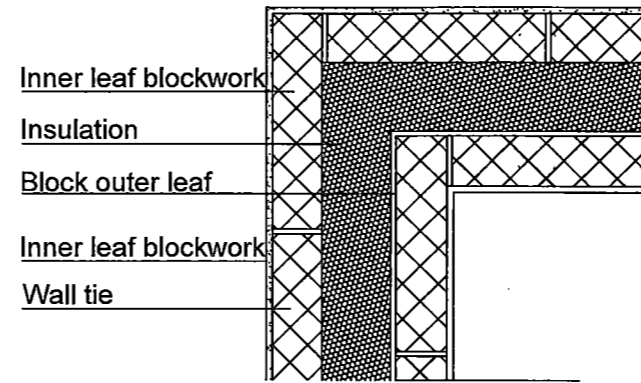

External Corner

Internal Corner

Window Head Detail

An Dairdubh,  
32 Lyons Road,  
Newcastle, Co. Dublin

Standard Details

Drawn

A. Kelly

Date