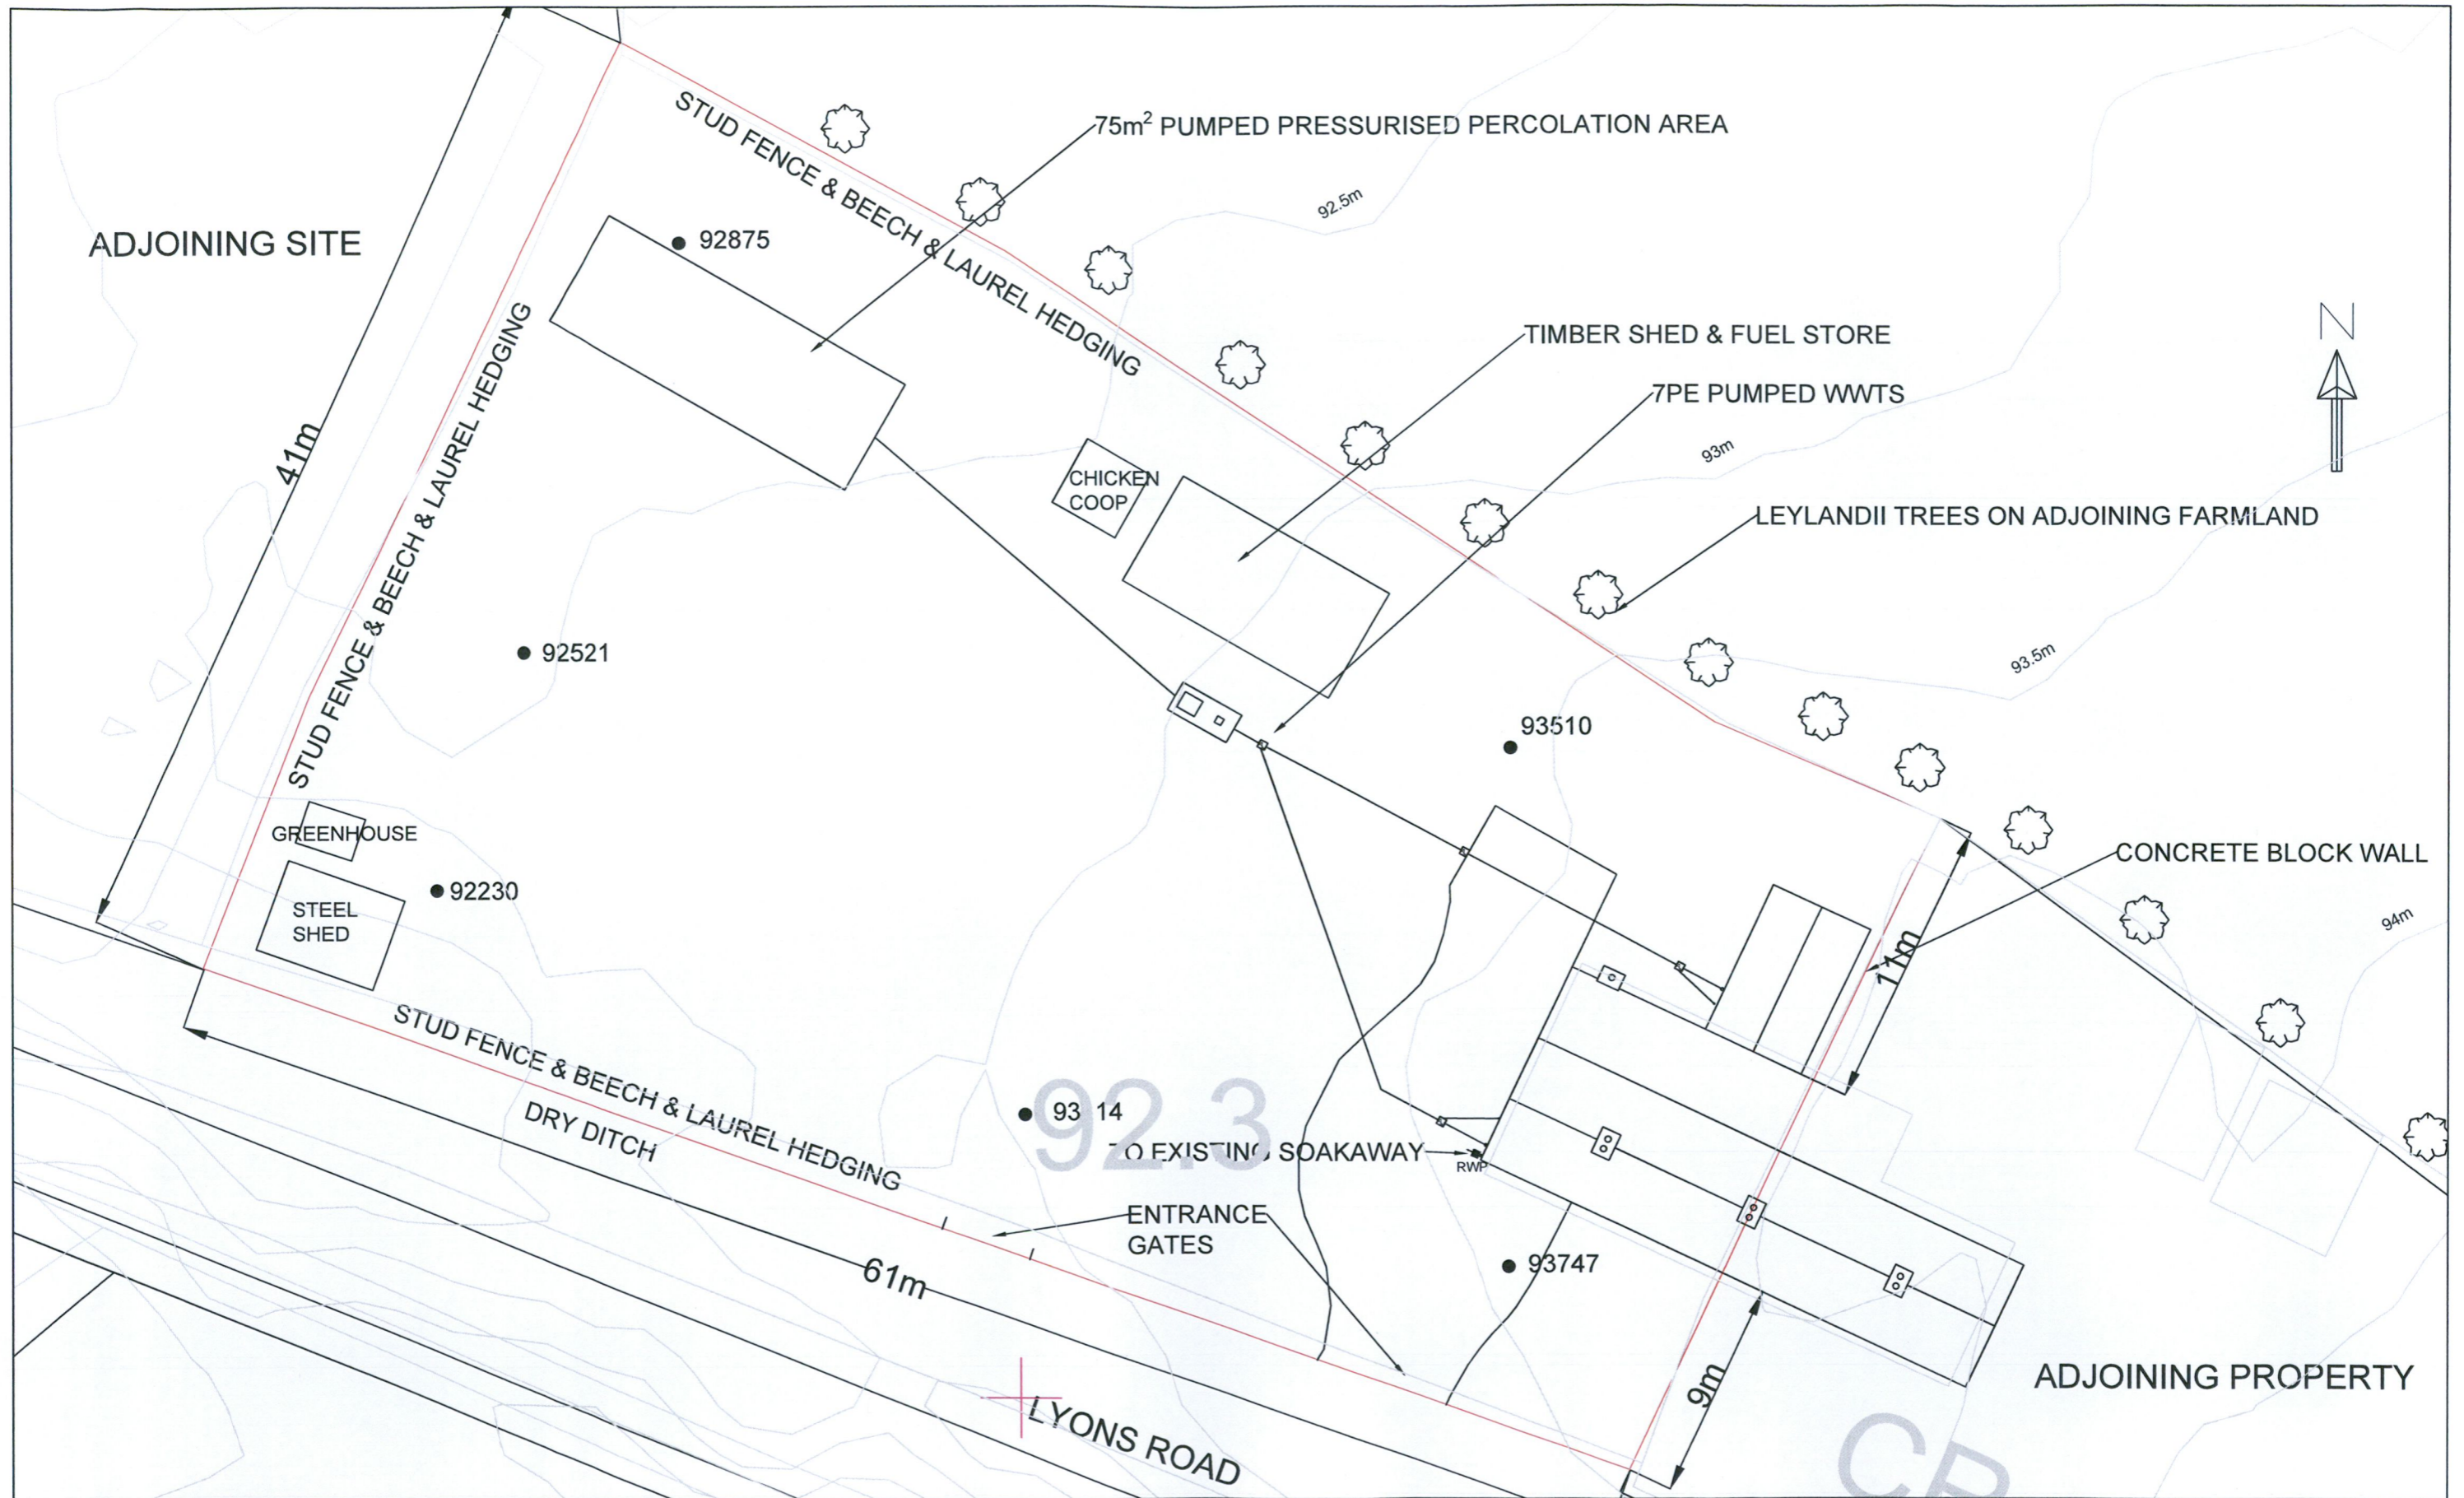

An Dairdubh,  
32 Lyons Road,  
Newcastle, Co. Dublin

Proposed Site Layout

Drawn	A. Kelly
Date	October 2022
Scale	1:250@A3

An Dairdubh,  
32 Lyons Road,  
Newcastle, Co. Dublin

Existing Site Layout

Drawn

A. Kelly

Date

October 2022

Scale

1:250@A3