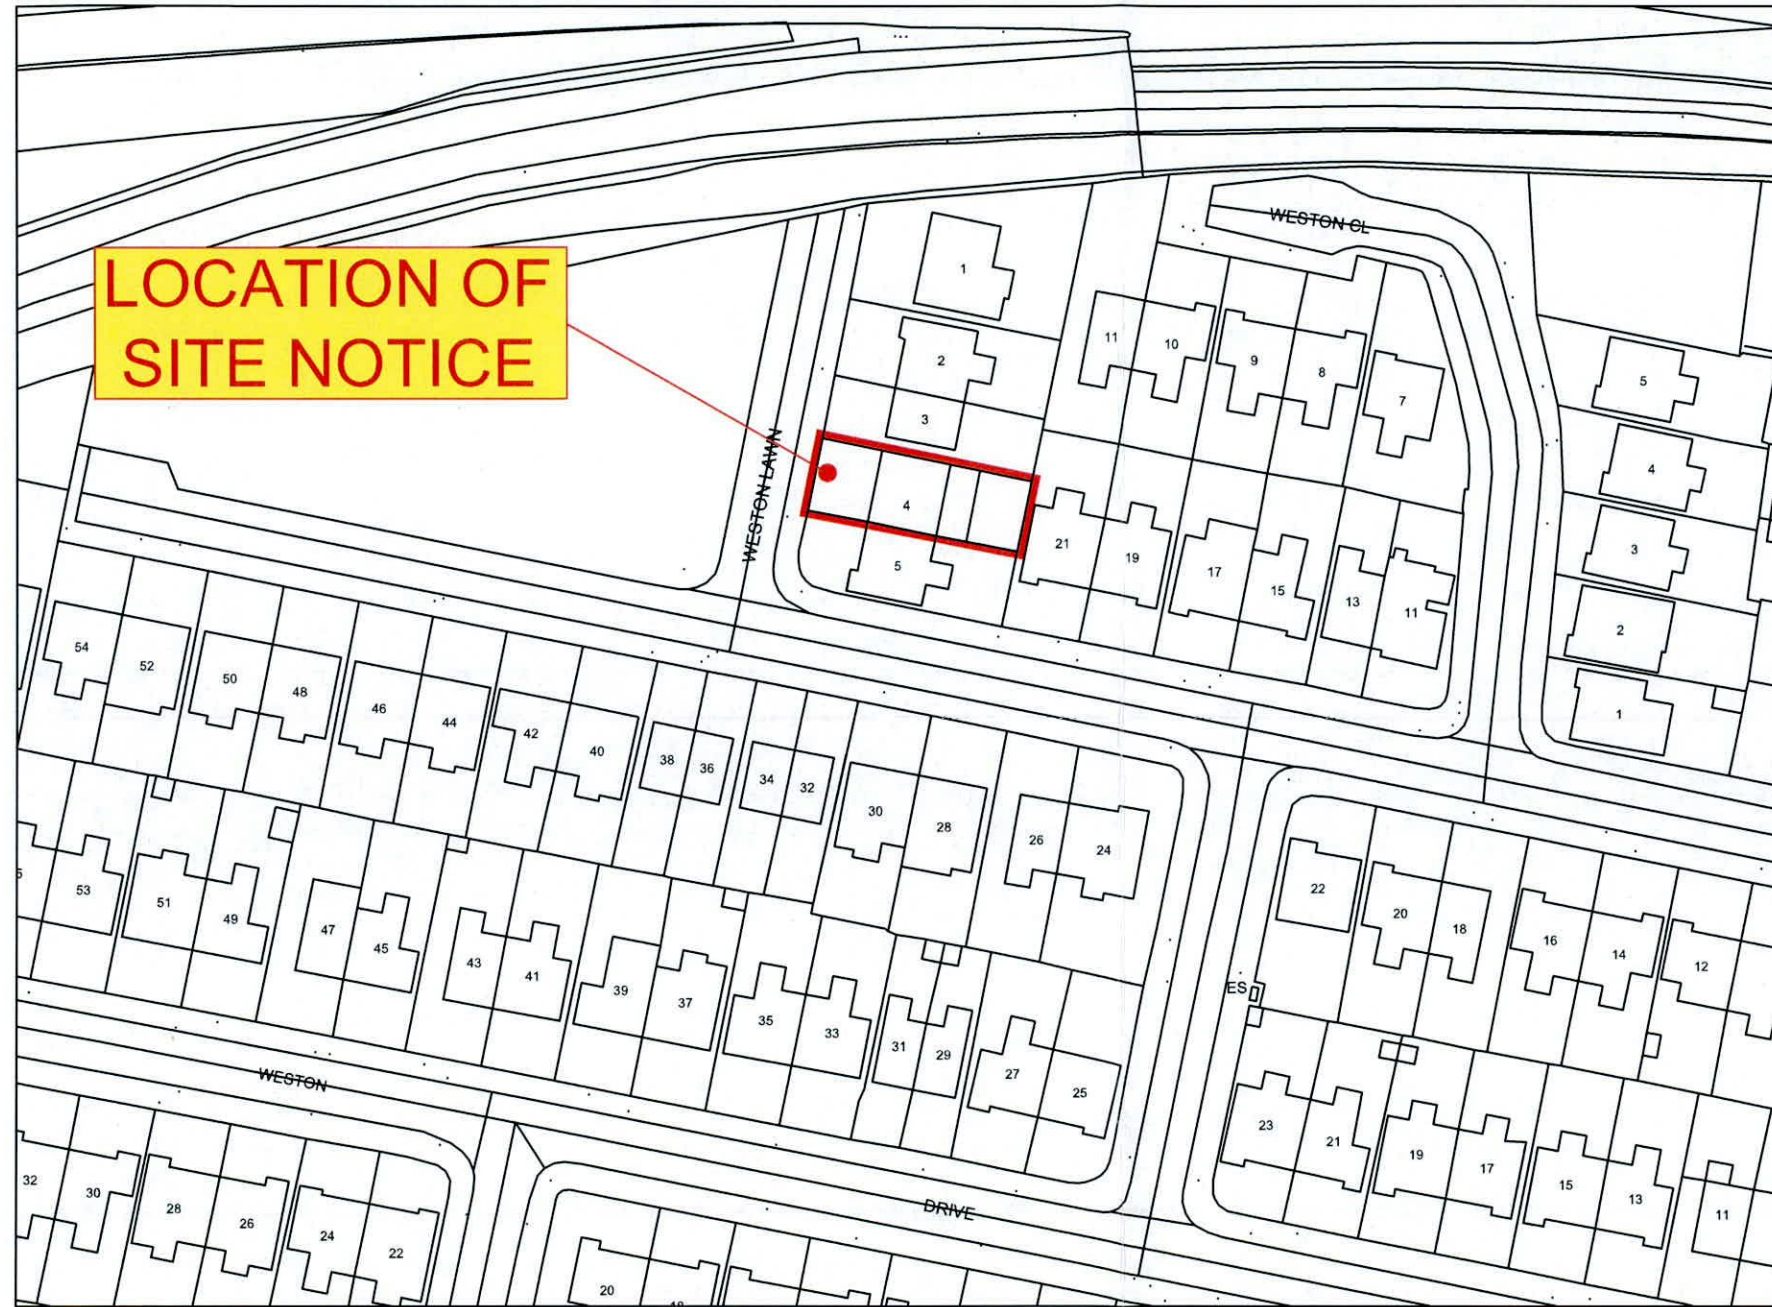

CYSL50290580
© Ordnance Survey Ireland/Government of Ireland.

Map Series | Map Sheets
1:1,000 | 3194-23

License / Copyright:

© Ordnance Survey Ireland, 2022

Compiled and published by Ordnance Survey
Ireland, Phoenix Park, Dublin 8, Ireland.

All rights reserved. No part of this publication
may be copied, reproduced or transmitted in any
form or by any means without the prior written
permission of the copyright owners.

lcdp

Liam Cullen Design & Planning

44 Ballinteer Crescent, Dublin 16. Tel: 087 9405779 e-mail: liamcullendp@gmail.com

CLIENT
LAURA FARRELLY

PROJECT TITLE
DEVELOPMENT AT 4 WESTON LAWN, LUCAN, CO. DUBLIN

DRAWING TITLE
SITE LOCATION MAP

SCALE	1:1000	PROJECT STAGE	planning only
DRAWN	L. Cullen	DRAWING NUMBER	22.234.PD01
CHECKED		REV.	
DATE	Sept. 2022		

Note: Do not scale this drawing, only stated dimensions to be used. Any discrepancies to be immediately notified to Liam Cullen. All dimensions to be checked on site. This drawing is protected by copyright and is the property of Liam Cullen. Any disclosure, copying, reproduction or distribution of this information without written authorisation is prohibited and will be deemed a breach of copyright.