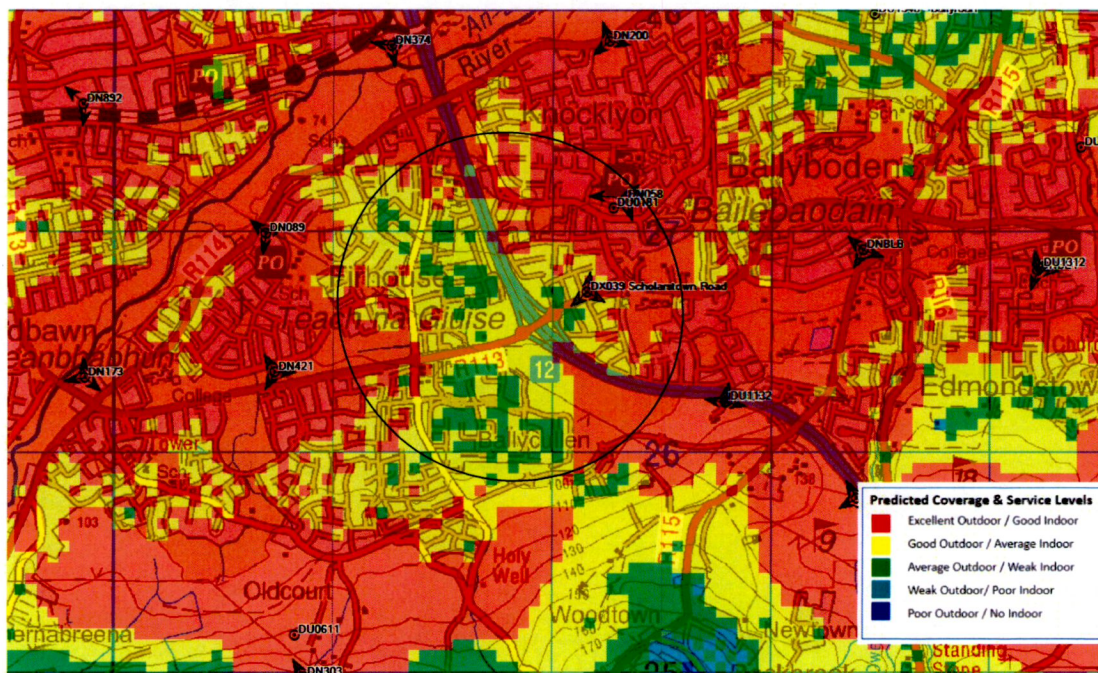

Coverage Predictions

DX039 - Scholarstown Road

4th August 2022

1. Service Coverage Predictions

Figure 1: Existing Coverage Prediction with target areas encircled

Figure 2: Coverage Prediction with proposed 15m monopole at Scholarstown Road (DX039)