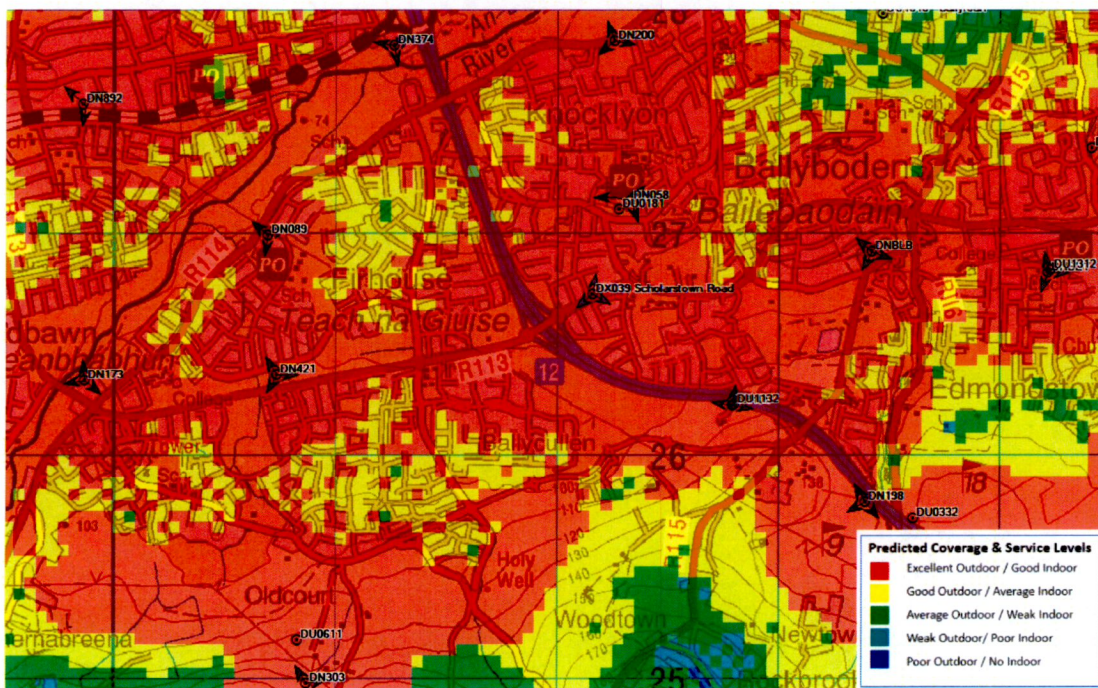

Coverage Predictions

DX039 - Scholarstown Road

4th August 2022

1. Service Coverage Predictions

Figure 1: Existing Coverage Prediction with target areas encircled

Figure 2: Coverage Prediction with proposed 15m monopole at Scholarstown Road (DX039)