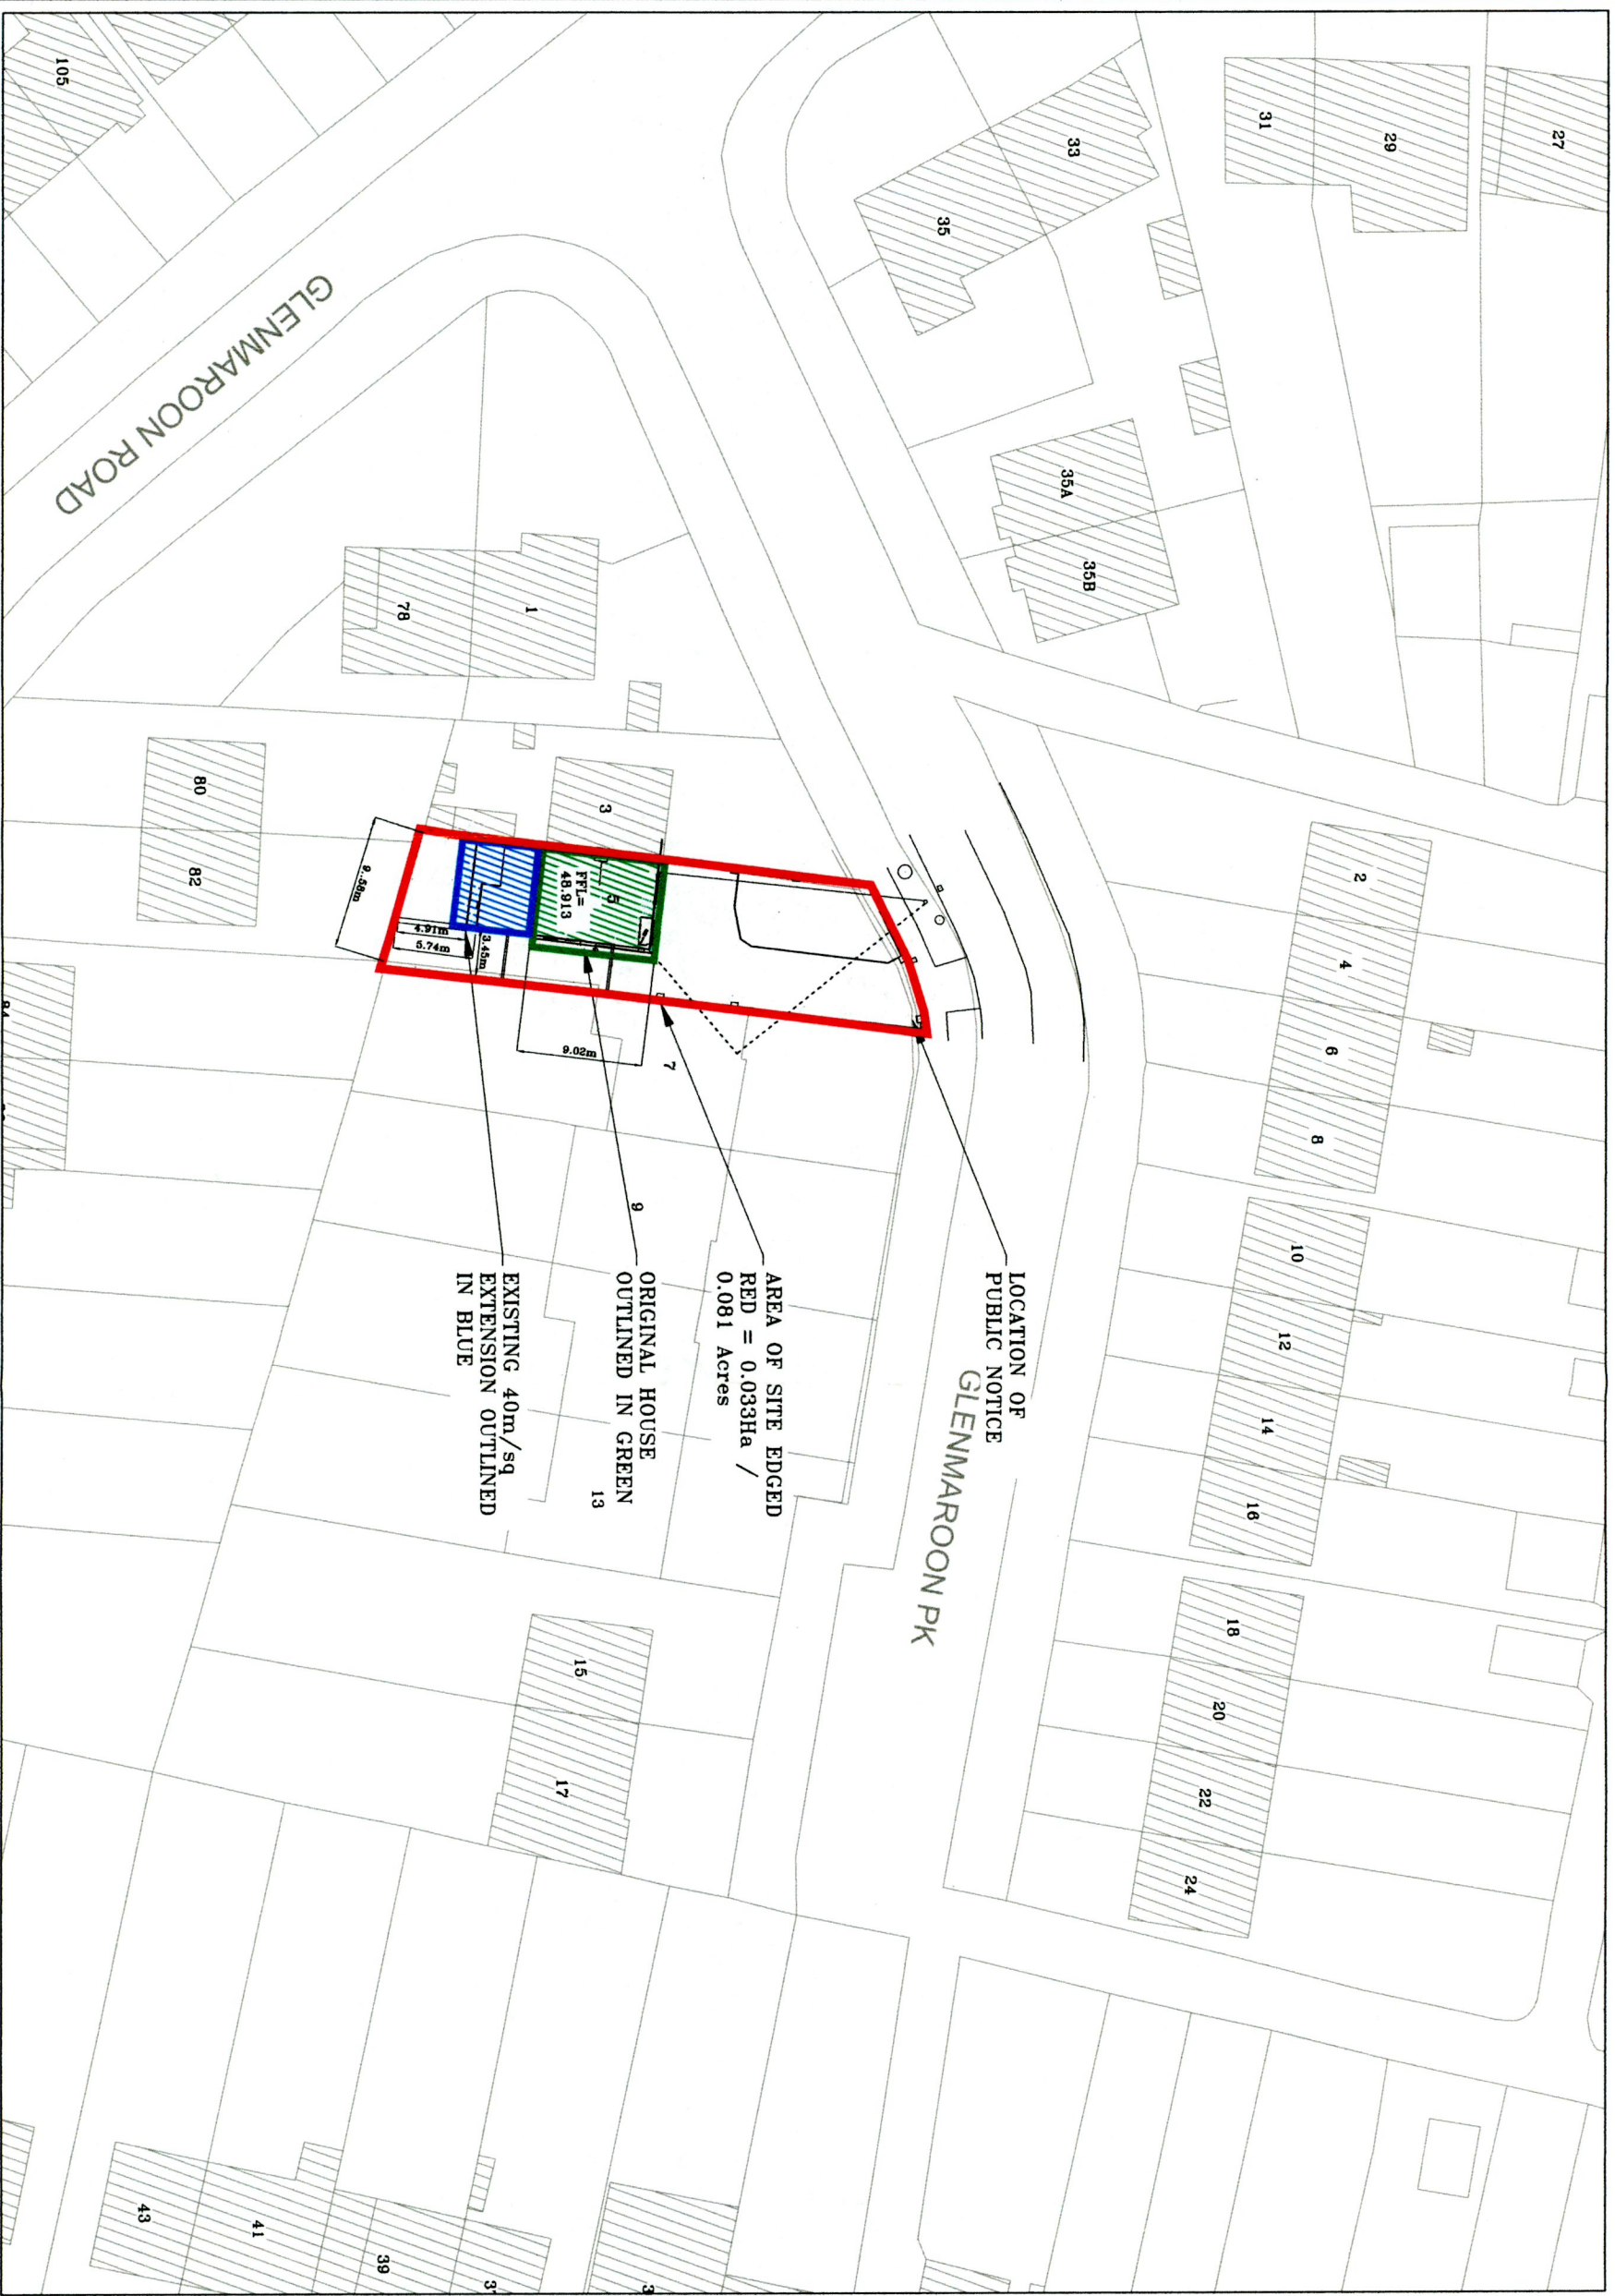

Client: Ms. Karla Og Flanagan,
 5 Glenmaroon Park,
 Palmerstown Dublin 20.

Drawing			
Drawn	Scale	Date	Dwg. No.
JMS	1:500	10.06.22	22109/CE/02

Site Layout Plan:
 Scale: 1:250

Site Layout Plan:

Scale: 1:500

Drawing			
Site Layout Plan 1:500			
Drawn	Scale	Date	Dwg. No.
JMS	1:500	10.06.22	22109/CE/01