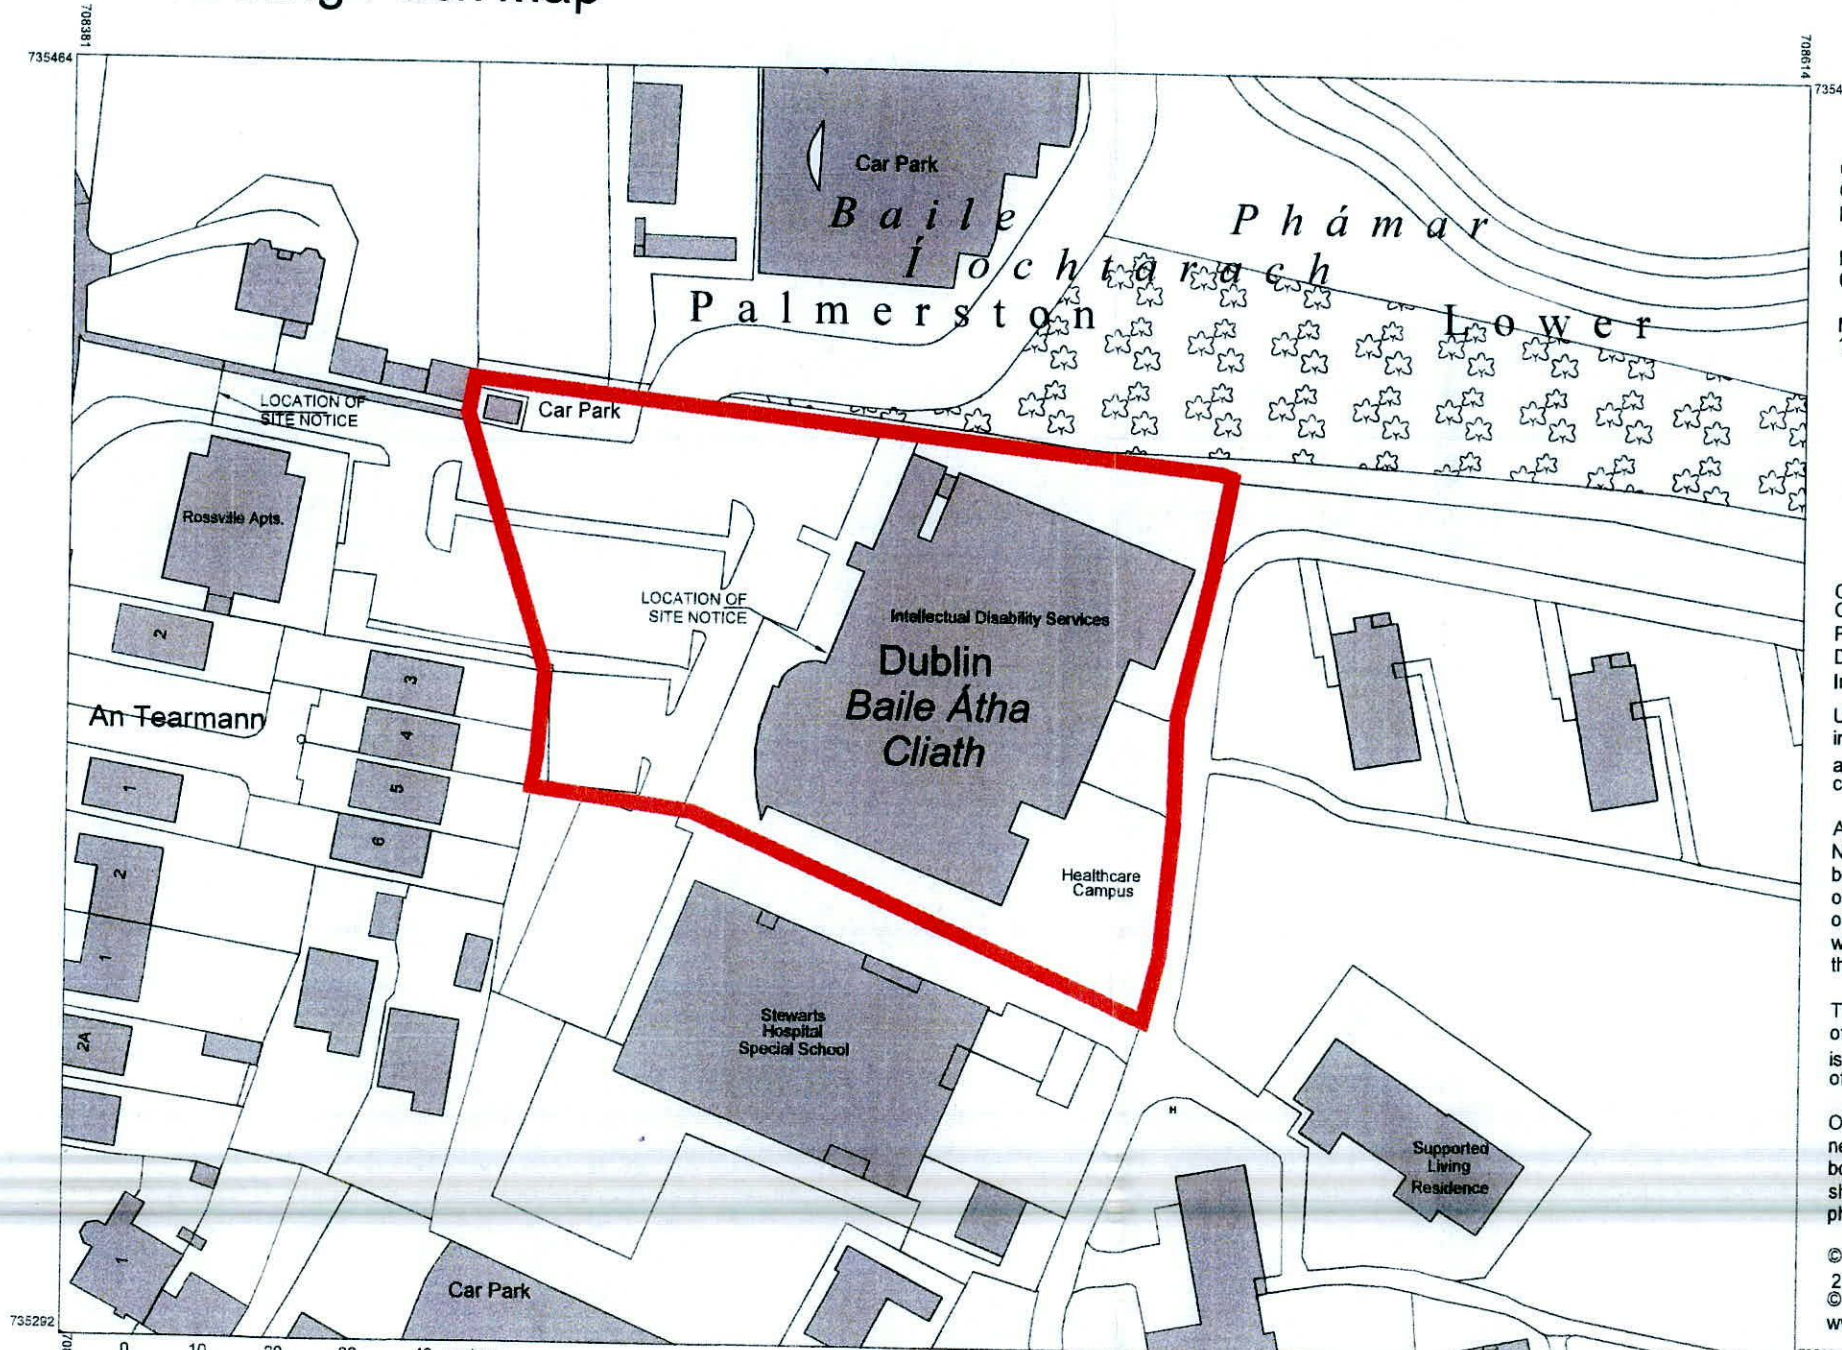

# Planning Pack Map

CENTRE  
 COORDINATES:  
 ITM 708498.735378

PUBLISHED: 04/08/2022  
 ORDER NO.: 50283730\_1

MAP SERIES: 1:1,000  
 MAP SHEETS: 3196-21

COMPILED AND PUBLISHED BY:  
 Ordnance Survey Ireland,  
 Phoenix Park,  
 Dublin 8,  
 Ireland.

The representation on this map  
 of a road, track or footpath  
 is not evidence of the existence  
 of a right of way.

Ordnance Survey maps  
 never show legal property  
 boundaries, nor do they  
 show ownership of  
 physical features.

© Suirbhéireacht Ordanáis Éireann,  
 2022  
 © Ordnance Survey Ireland, 2022  
 www.osi.ie/copyright

OUTPUT SCALE: 1:1,000

CAPTURE RESOLUTION:  
 The map objects are only accurate to the  
 resolution at which they were captured.  
 Output scale is not indicative of data capture scale.  
 Further information is available at:  
<http://www.osi.ie>; search 'Capture Resolution'