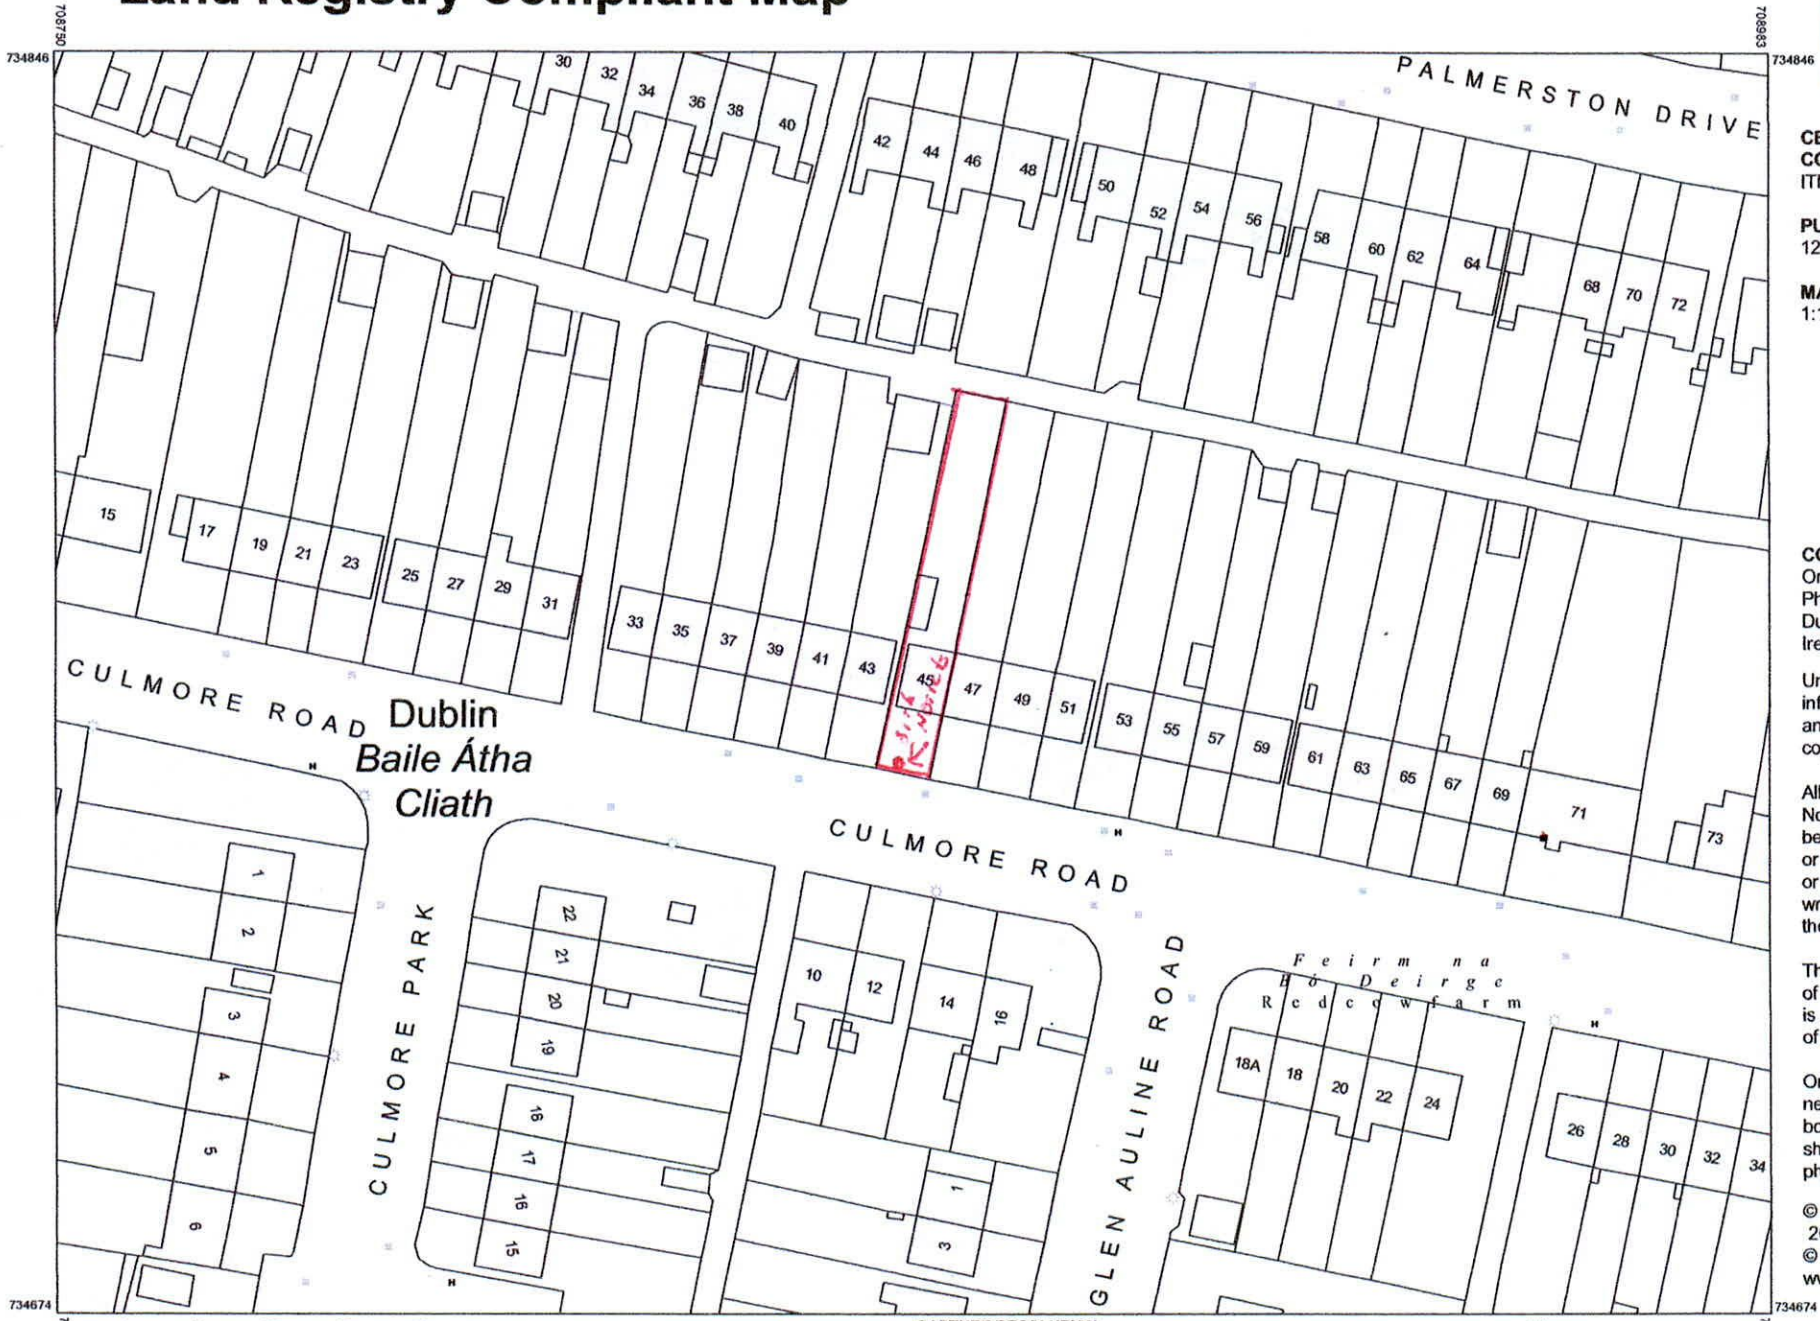

Land Registry Compliant Map

CENTRE COORDINATES:
ITM 708867,734760

PUBLISHED: 12/09/2022
ORDER NO.: 50290824_1
MAP SERIES: 1:1,000
MAP SHEETS: 3262-02

COMPILED AND PUBLISHED BY:
Ordnance Survey Ireland,
Phoenix Park,
Dublin 8,
Ireland.

The representation on this map of a road, track or footpath is not evidence of the existence of a right of way.

Ordnance Survey maps never show legal property boundaries, nor do they show ownership of physical features.