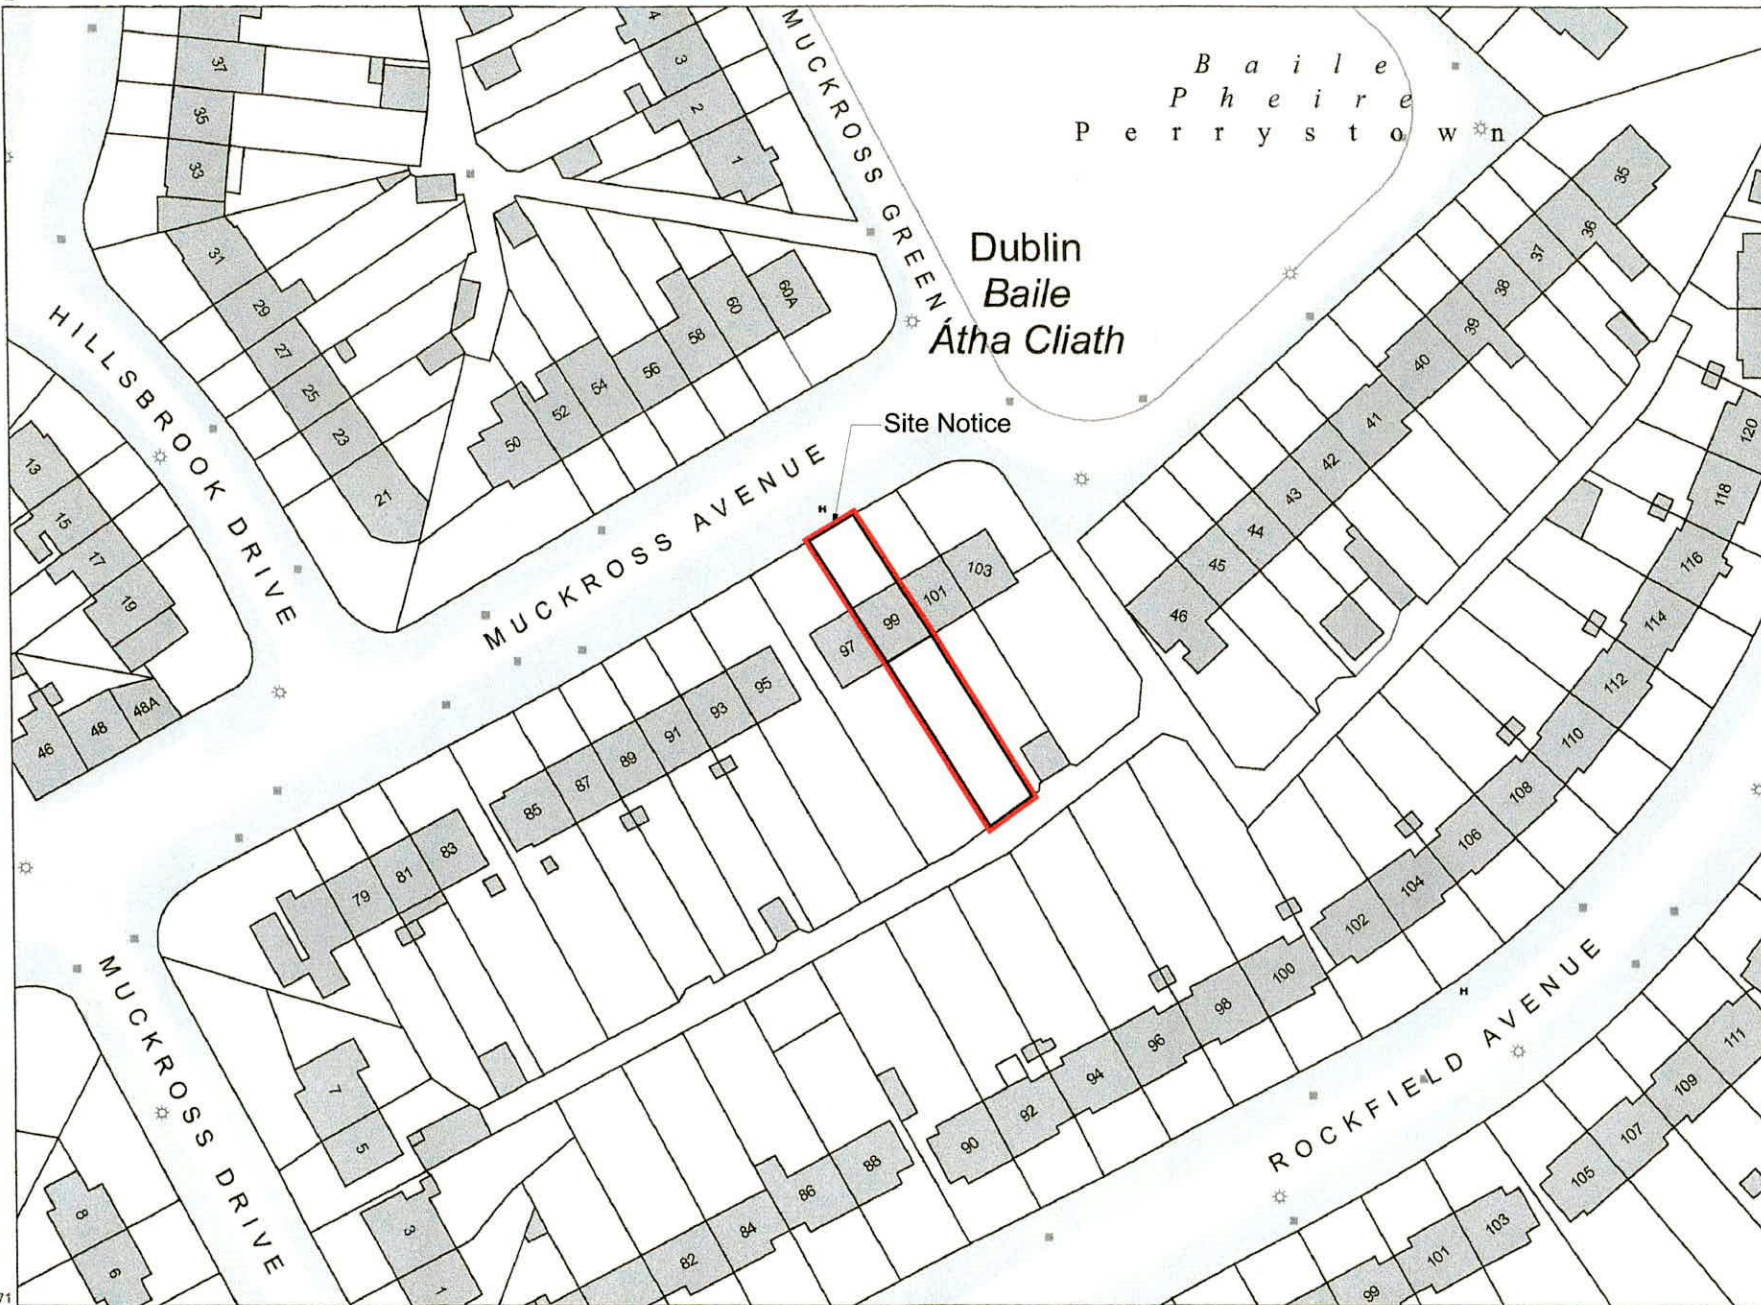

Planning Pack Map

CENTRE COORDINATES:
ITM 712408,730357

PUBLISHED: 14/06/2022
ORDER NO.: 50274184_1
MAP SERIES: 1:1,000
MAP SHEETS: 3328-11

Prepared By:
Damien Murray
22 Vernon Gardens, Clontarf
PH: 0879808358