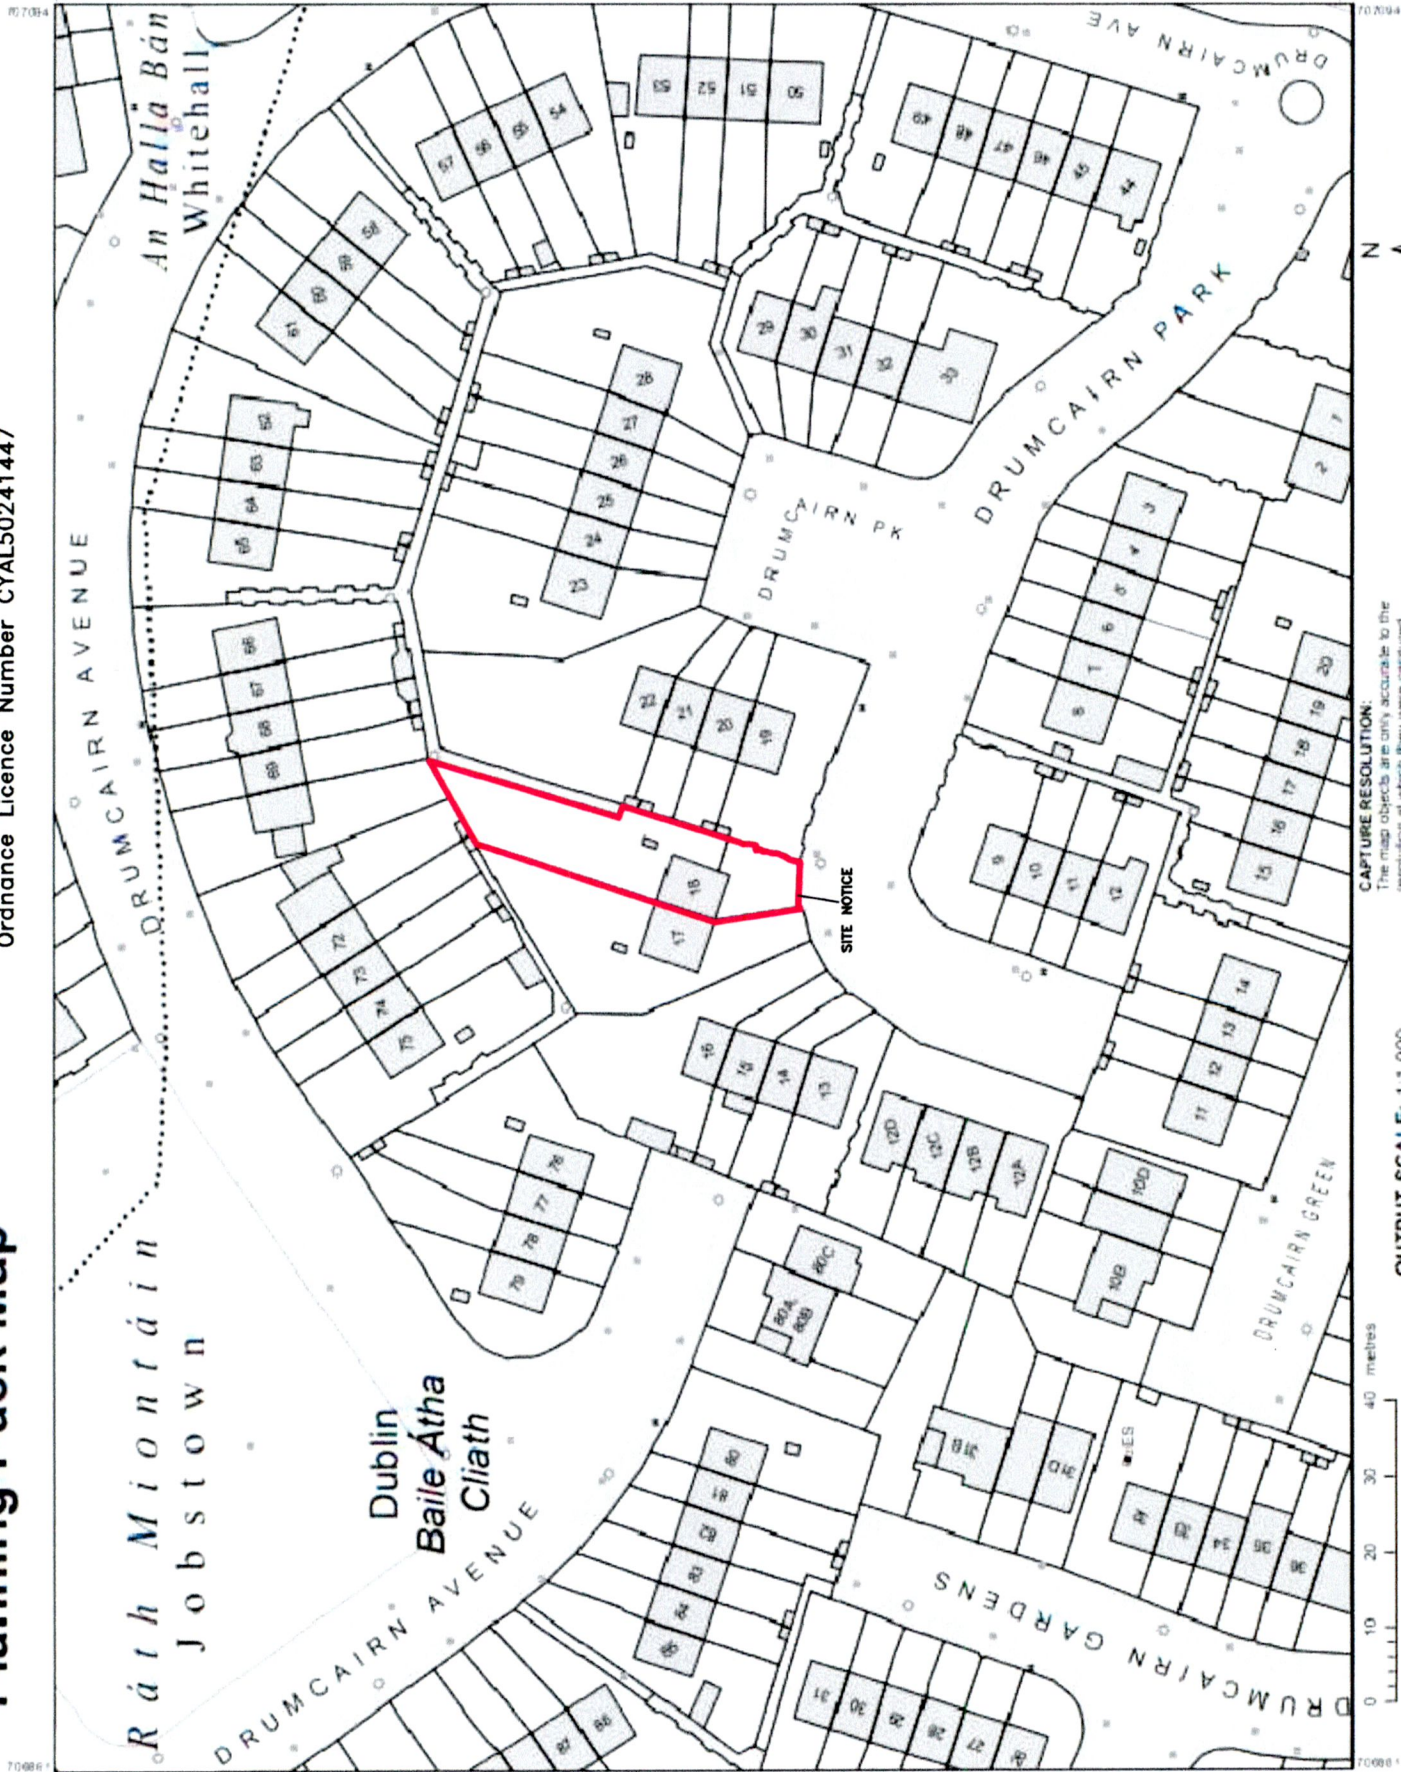

CENTRE COORDINATES:
ITM 706978 7278 05

PUBLISHED: 04/09/2022
ORDER NO.: 50289284_1

MAP SERIES: 1:1,000
MAP SHEETS: 3389-09
3389-14

COMPILED AND PUBLISHED BY
Ordnance Survey Ireland,
Phoenix Park,
Dublin 8,
Ireland.

Unauthorised reproduction
infringes Ordnance Survey Ireland
and Government of Ireland
copyright.

All rights reserved.
No part of this publication may
be copied, reproduced
or transmitted in any form
or by any means without the prior
written permission of
the copyright owners.

The representation on this map
of a road, track or footpath
is not evidence of the existence
of a right of way

Ordnance Survey maps
never show legal property
boundaries, nor do they
show ownership of
physical features.

© Suirbhéireacht Ordnánais Éirear
2022
© Ordnance Survey Ireland. 2022
www.osi.ie/copyright

Ordnance Licence Number CYAL50241447

Planning Pack Map

CAPTURE RESOLUTION:
The map objects are only accurate to the
resolution at which they were captured.
Output scale is not indicative of data capture scale.
Further information is available at:

OUTPUT SCALE: 1:1,000

72779

70704