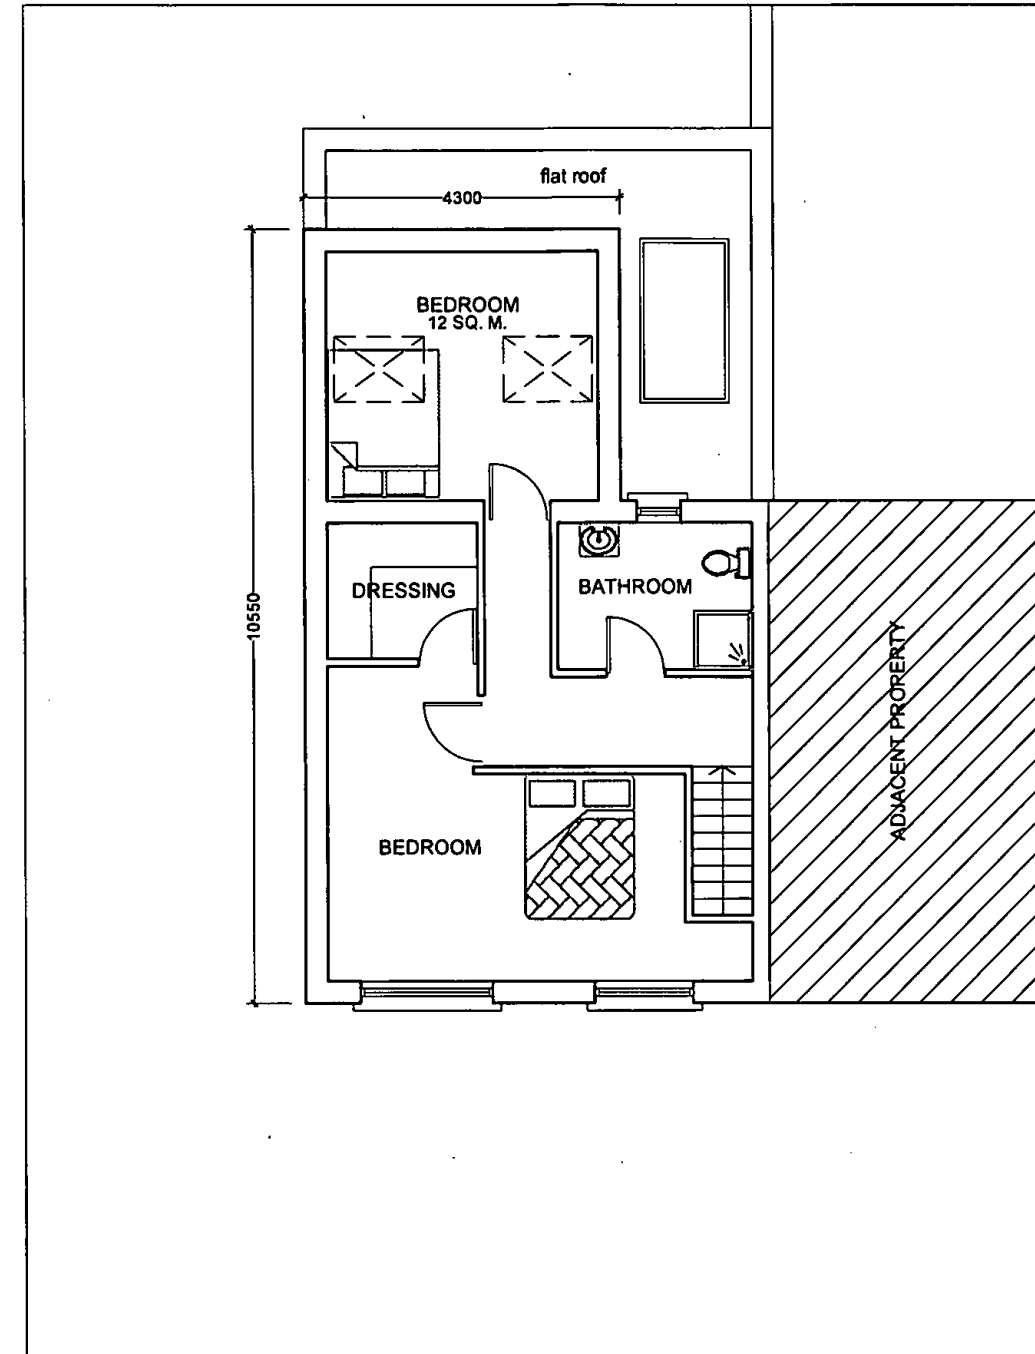

EXISTING GROUND FLOOR PLAN Scale: 1:100

EXISTING FIRST FLOOR PLAN Scale: 1:100

Rev:			TITLE:
COLIN CARROLL Architectural and Energy Design 96, Wheatfield, Bray, Co. Wicklow Tel: 086 8116806		EXISTING GROUND FLOOR & FIRST FLOOR PLANS	
Client:	SORIN URSU	Scale:	1:100
Location:	NO. 45, ARTHUR GRIFFITH PARK LUCAN, CO. DUBLIN	Date:	09/09/2022
		Rev. No.	
		Drg. No.	22-08-01