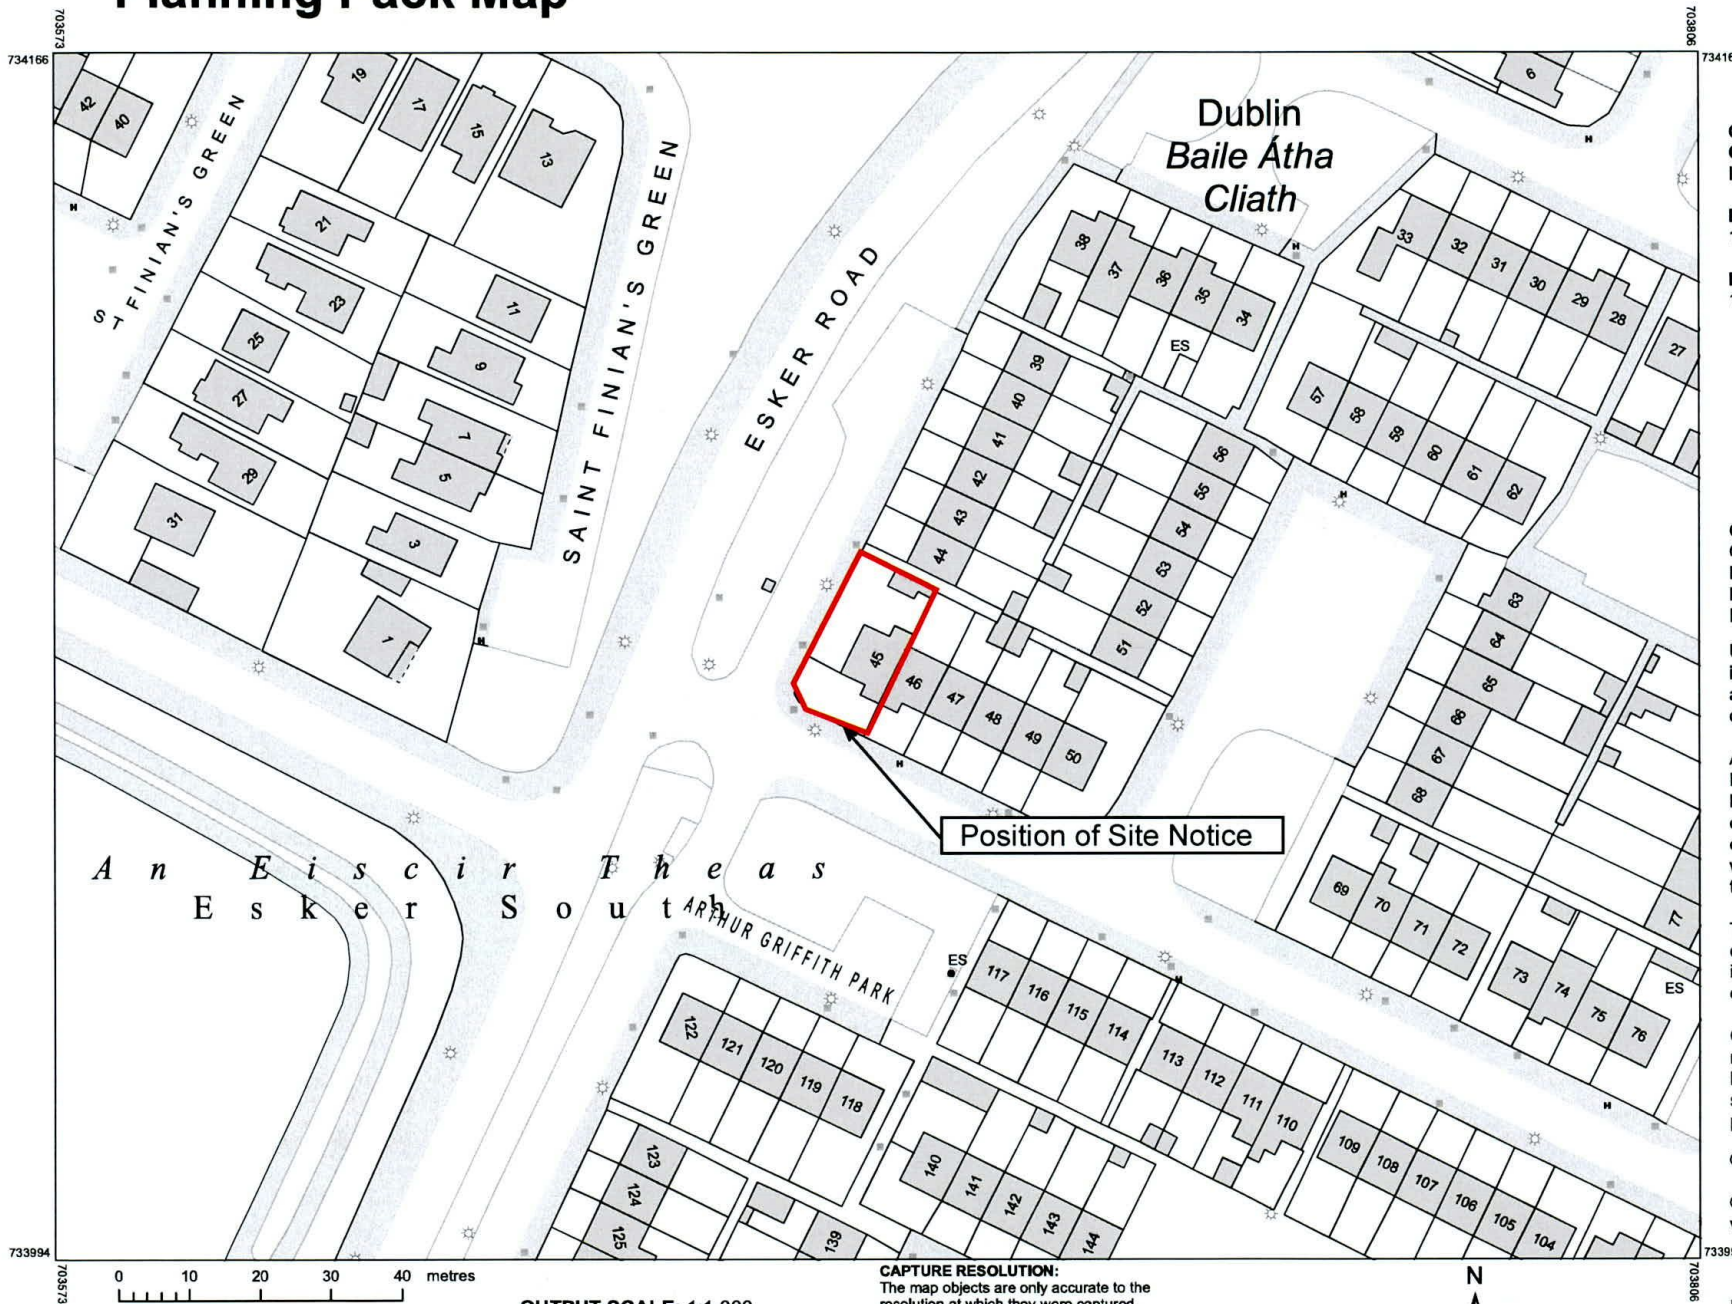

Planning Pack Map

CENTRE COORDINATES:
ITM 703690,734080

PUBLISHED: 12/05/2022 **ORDER NO.:** 50267755_1

MAP SERIES: 1:1,000 **MAP SHEETS:** 3260-10

COMPILED AND PUBLISHED BY:
Ordnance Survey Ireland,
Phoenix Park,
Dublin 8,
Ireland.

The representation on this map of a road, track or footpath is not evidence of the existence of a right of way.

Ordnance Survey maps never show legal property boundaries, nor do they show ownership of physical features.

OUTPUT SCALE: 1:1,000

LEGEND:
<http://www.osi.ie>;
search 'Large Scale Legend'