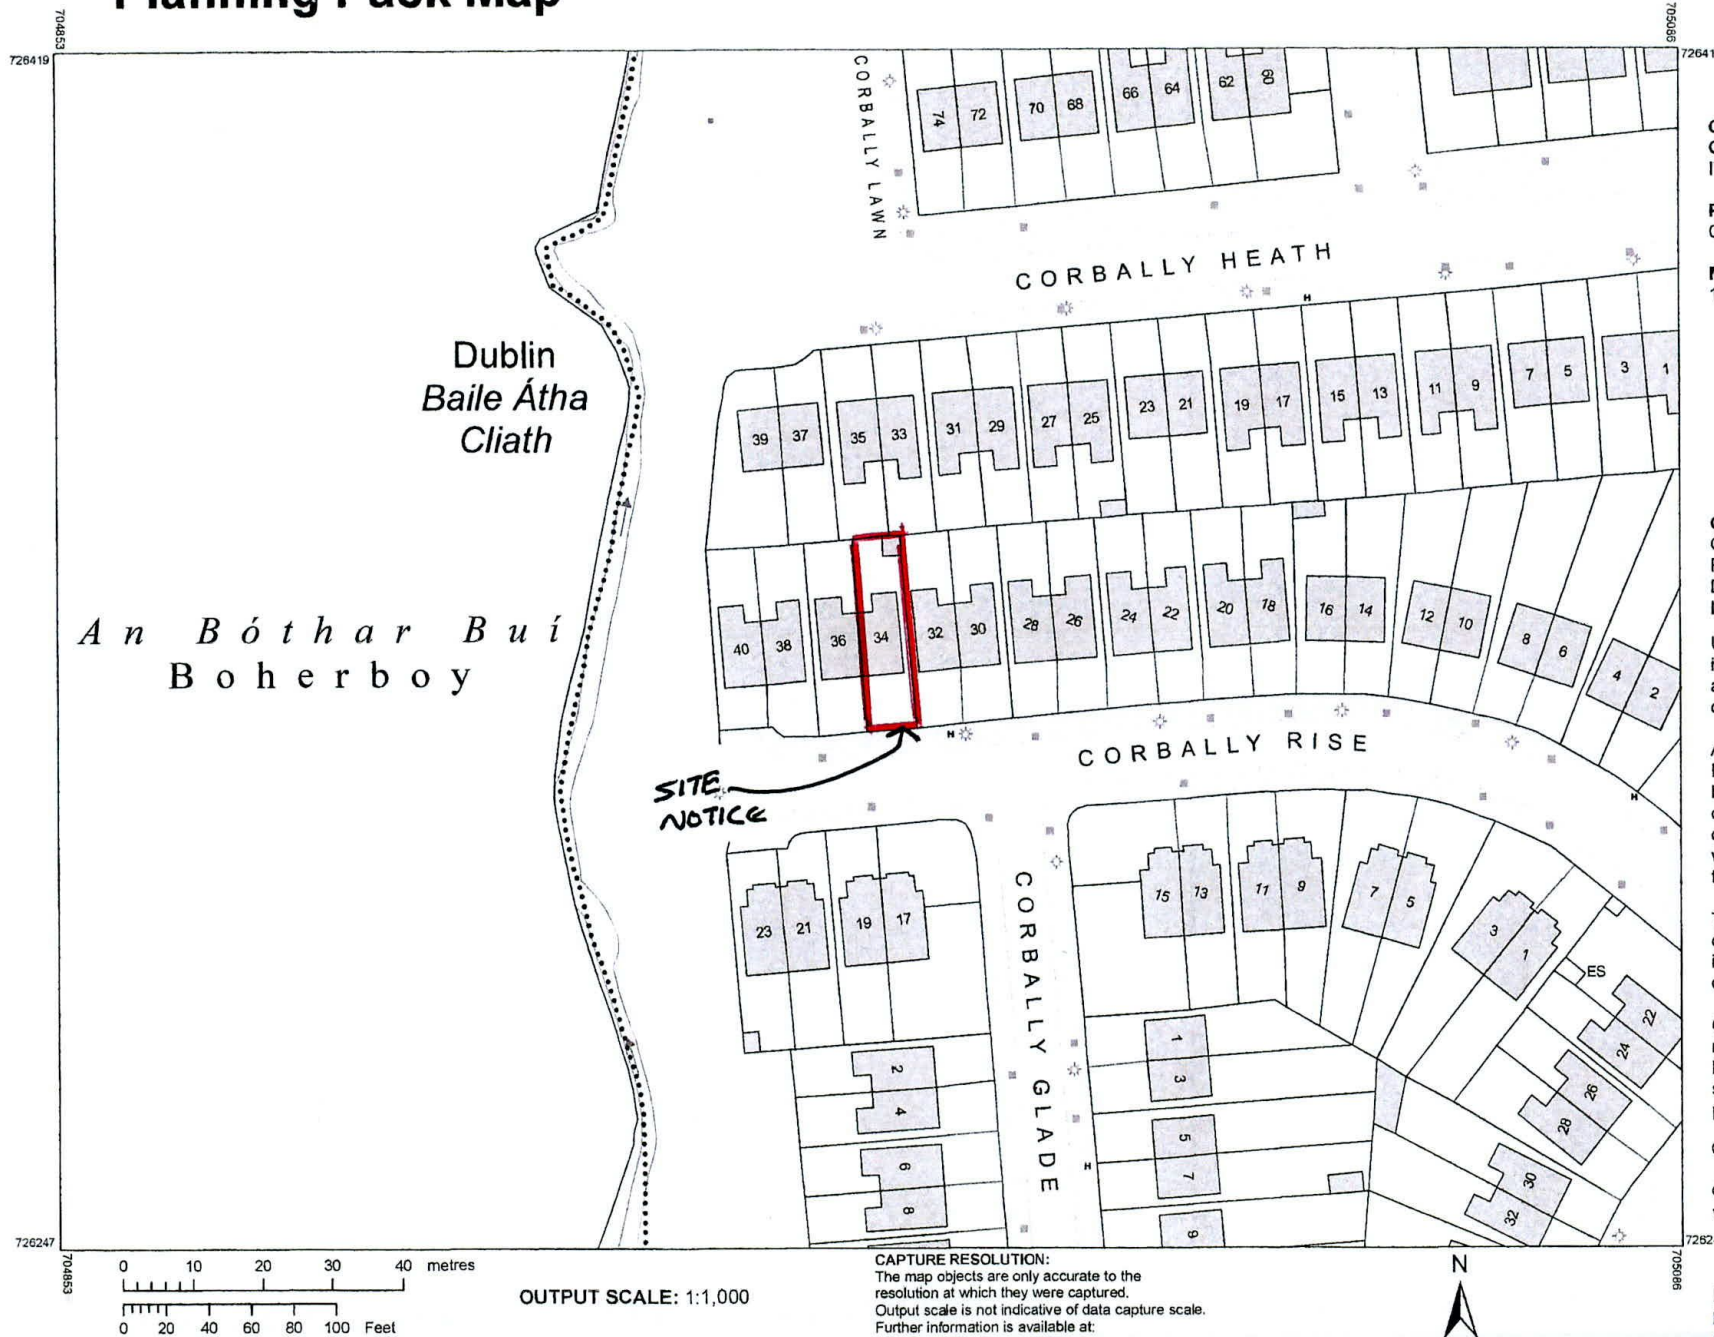

Planning Pack Map

CENTRE COORDINATES:
ITM 704970,726333

PUBLISHED: 06/09/2022
ORDER NO.: 50289773_2

MAP SERIES: 1:1,000
MAP SHEETS: 3389-22

COMPILED AND PUBLISHED BY:
Ordnance Survey Ireland,
Phoenix Park,
Dublin 8,
Ireland.

Unauthorised reproduction infringes Ordnance Survey Ireland and Government of Ireland copyright.

All rights reserved.
No part of this publication may be copied, reproduced or transmitted in any form or by any means without the prior written permission of the copyright owners.

The representation on this map of a road, track or footpath is not evidence of the existence of a right of way.

Ordnance Survey maps never show legal property boundaries, nor do they show ownership of physical features.

© Suirbhéireacht Ordanáis Éireann, 2022
© Ordnance Survey Ireland, 2022
www.osi.ie/copyright

LEGEND:
<http://www.osi.ie>;
search 'Large Scale Legend'

OUTPUT SCALE: 1:1,000

CAPTURE RESOLUTION:
The map objects are only accurate to the resolution at which they were captured.
Output scale is not indicative of data capture scale.
Further information is available at:
<http://www.osi.ie>; search 'Capture Resolution'