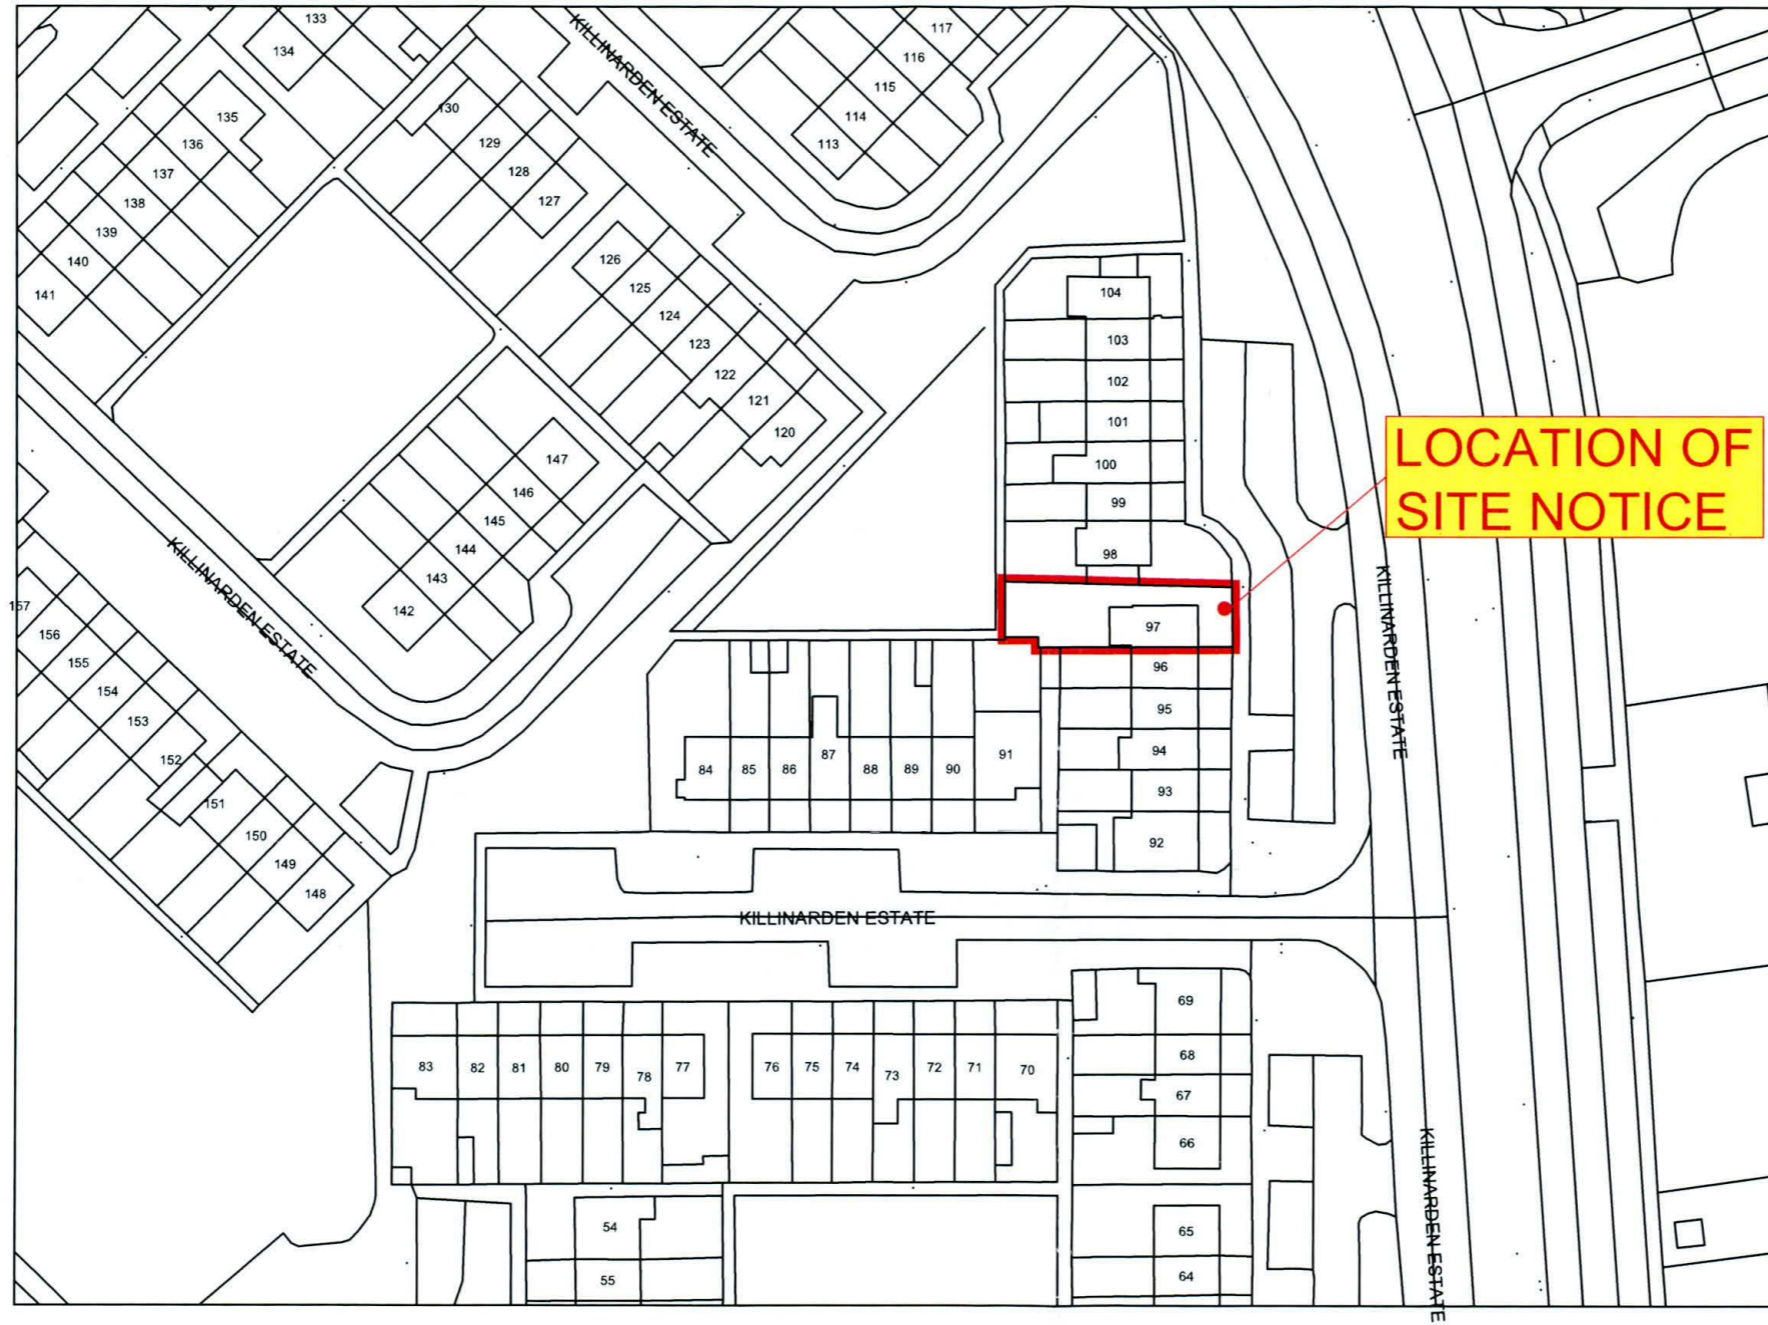

Map Series | Map Sheets
1:1,000 | 3389-20

License / Copyright:
© Ordnance Survey Ireland, 2020

Compiled and published by Ordnance Survey
Ireland, Phoenix Park, Dublin 8, Ireland.

**LOCATION OF
SITE NOTICE**

CYSL50275116

© Ordnance Survey Ireland/Government of Ireland.

lcdp

Liam Cullen Design & Planning

44 Ballinteer Crescent, Dublin 16. Tel: 087 9405779 e-mail: liamcullendp@gmail.com

CLIENT	RACHEL O'BRIEN
PROJECT TITLE	97 KILLINARDEN ESTATE, TALLAGHT, DUBLIN 24
DRAWING TITLE	SITE LOCATION MAP