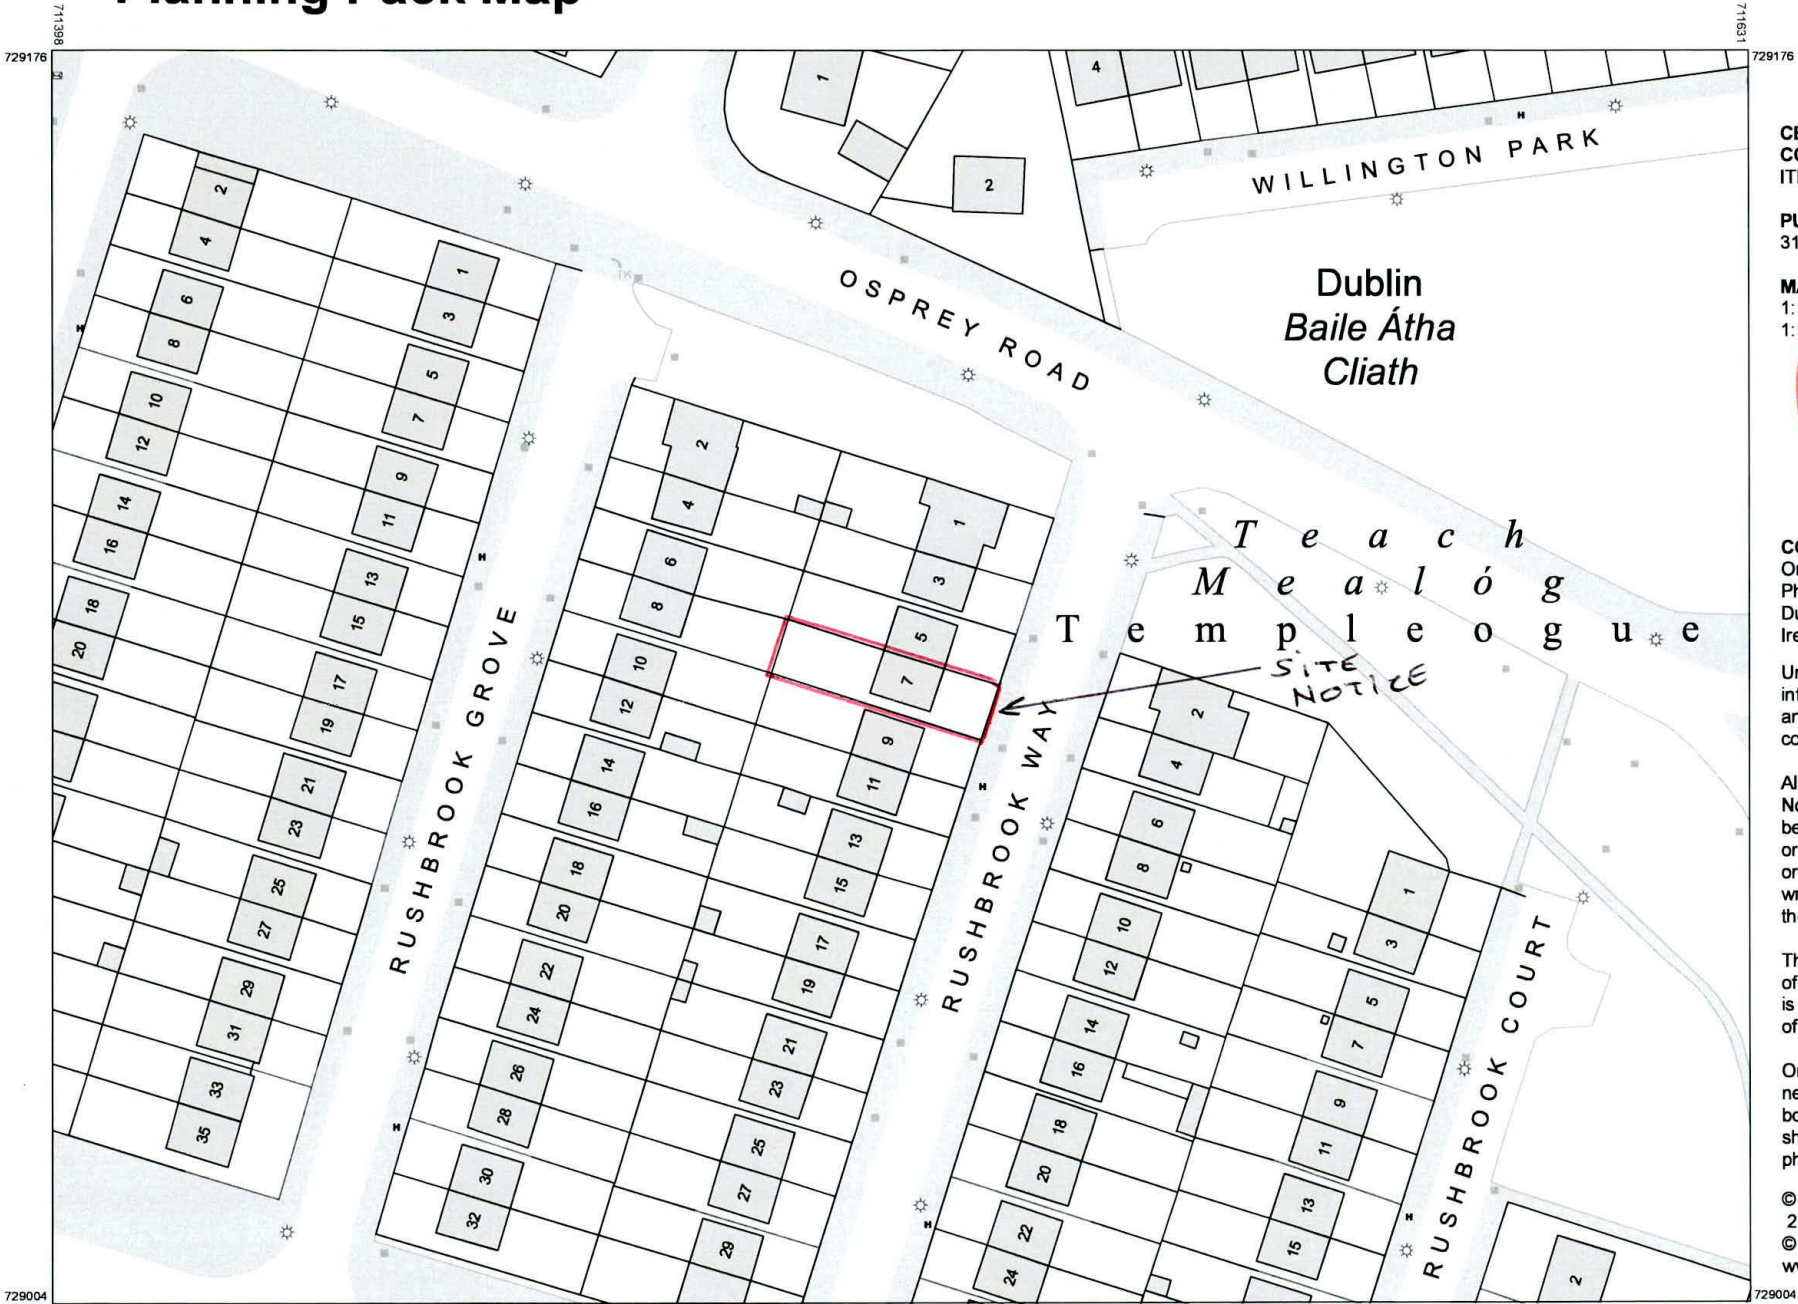

Planning Pack Map

CENTRE COORDINATES:
 ITM 711515,729090

PUBLISHED: 31/08/2022
ORDER NO.: 50288573_1

MAP SERIES: 1:1,000
MAP SHEETS: 3327-25
 1:1,000 3390-05

COMPILED AND PUBLISHED BY:
 Ordnance Survey Ireland,
 Phoenix Park,
 Dublin 8,
 Ireland.

The representation on this map of a road, track or footpath is not evidence of the existence of a right of way.

Ordnance Survey maps never show legal property boundaries, nor do they show ownership of physical features.

© Suirbhéireacht Ordanáis Éireann, 2022
 © Ordnance Survey Ireland, 2022
www.osi.ie/copyright

LEGEND:
<http://www.osi.ie>;
 search 'Large Scale Legend'

OUTPUT SCALE: 1:1,000

CAPTURE RESOLUTION:
 The map objects are only accurate to the resolution at which they were captured.
 Output scale is not indicative of data capture scale.
 Further information is available at:
<http://www.osi.ie>; search 'Capture Resolution'