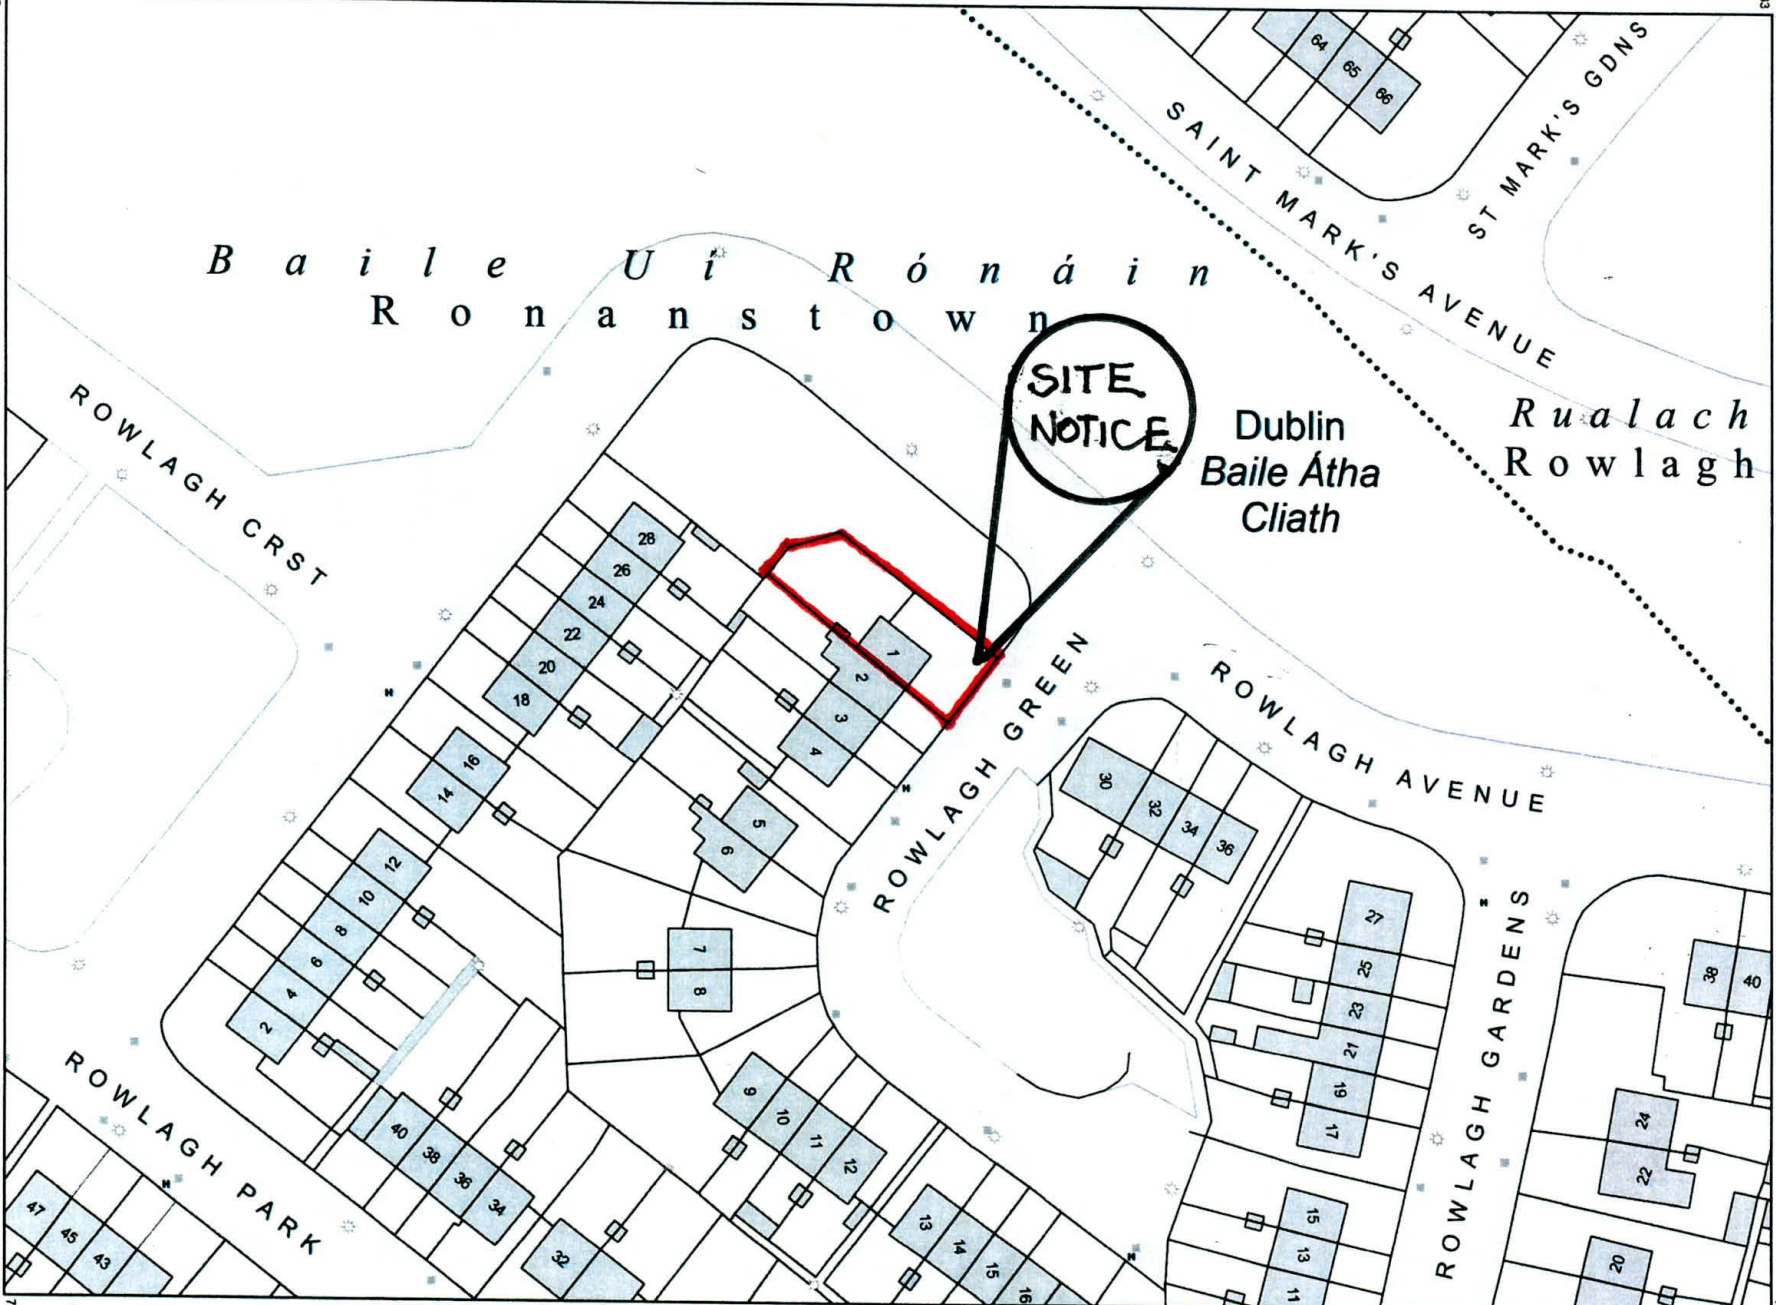

Planning Pack Map

CENTRE COORDINATES:
ITM 706317,733719

PUBLISHED: 17/08/2022
ORDER NO.: 50286163_1

MAP SERIES: 1:1,000
MAP SHEETS: 3261-13, 3261-14

COMPILED AND PUBLISHED BY:
Ordnance Survey Ireland,
Phoenix Park,
Dublin 8,
Ireland.

Unauthorised reproduction
infringes Ordnance Survey Ireland
and Government of Ireland
copyright.

All rights reserved.
No part of this publication may
be copied, reproduced
or transmitted in any form
or by any means without the prior
written permission of
the copyright owners.

The representation on this map
of a road, track or footpath
is not evidence of the existence
of a right of way.

Ordnance Survey maps
never show legal property
boundaries, nor do they
show ownership of
physical features.

© Suirbhéireacht Ordanáis Éireann,
2022
© Ordnance Survey Ireland, 2022
www.osi.ie/copyright

LEGEND:
[http://www.osi.ie/
search/Large_Scale_Legend](http://www.osi.ie/search/Large_Scale_Legend)

OUTPUT SCALE: 1:1,000

CAPTURE RESOLUTION:
The map objects are only accurate to the
resolution at which they were captured.
Output scale is not indicative of data capture scale.
Further information is available at:
<http://www.osi.ie/search/Capture_Resolution>