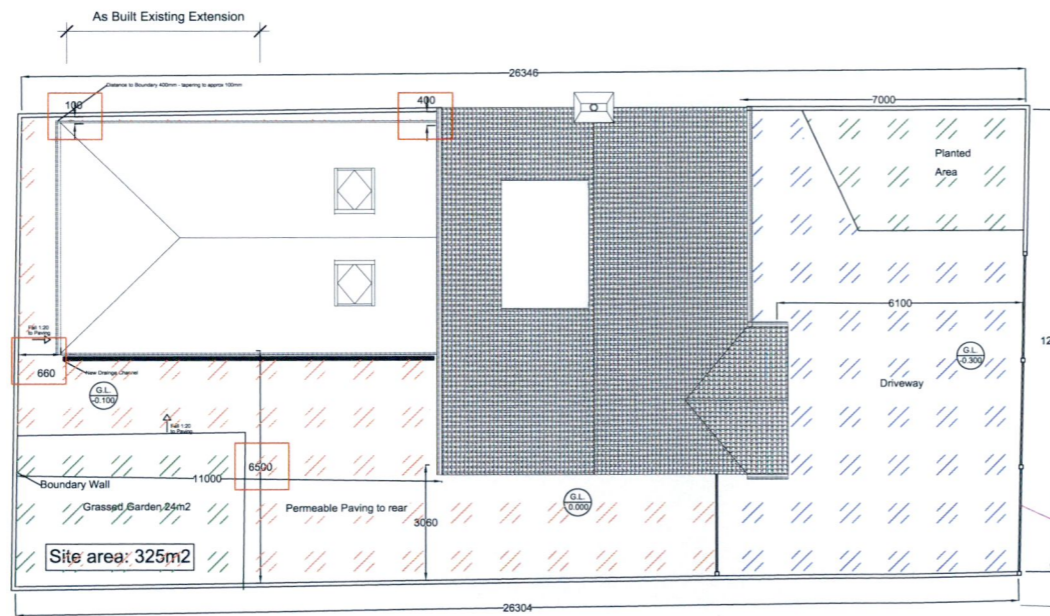

Highlighted dimensions to boundary

Free Space Legend:	
—	Side & Rear free space 73m ²
—	Grass Area Rear 24m ²
—	Total Rear = 97m ²
—	Front free space 70m ²
—	Grass Area front 16m ²
—	Total Front = 86m ²

LOCATION OF SITE NOTICE

Highlighted dimensions to boundary

Free Space Legend:	
—	Side & Rear free space 73m ²
—	Grass Area Rear 24m ²
—	Total Rear = 97m ²
—	Front free space 70m ²
—	Grass Area front 16m ²
—	Total Front = 86m ²