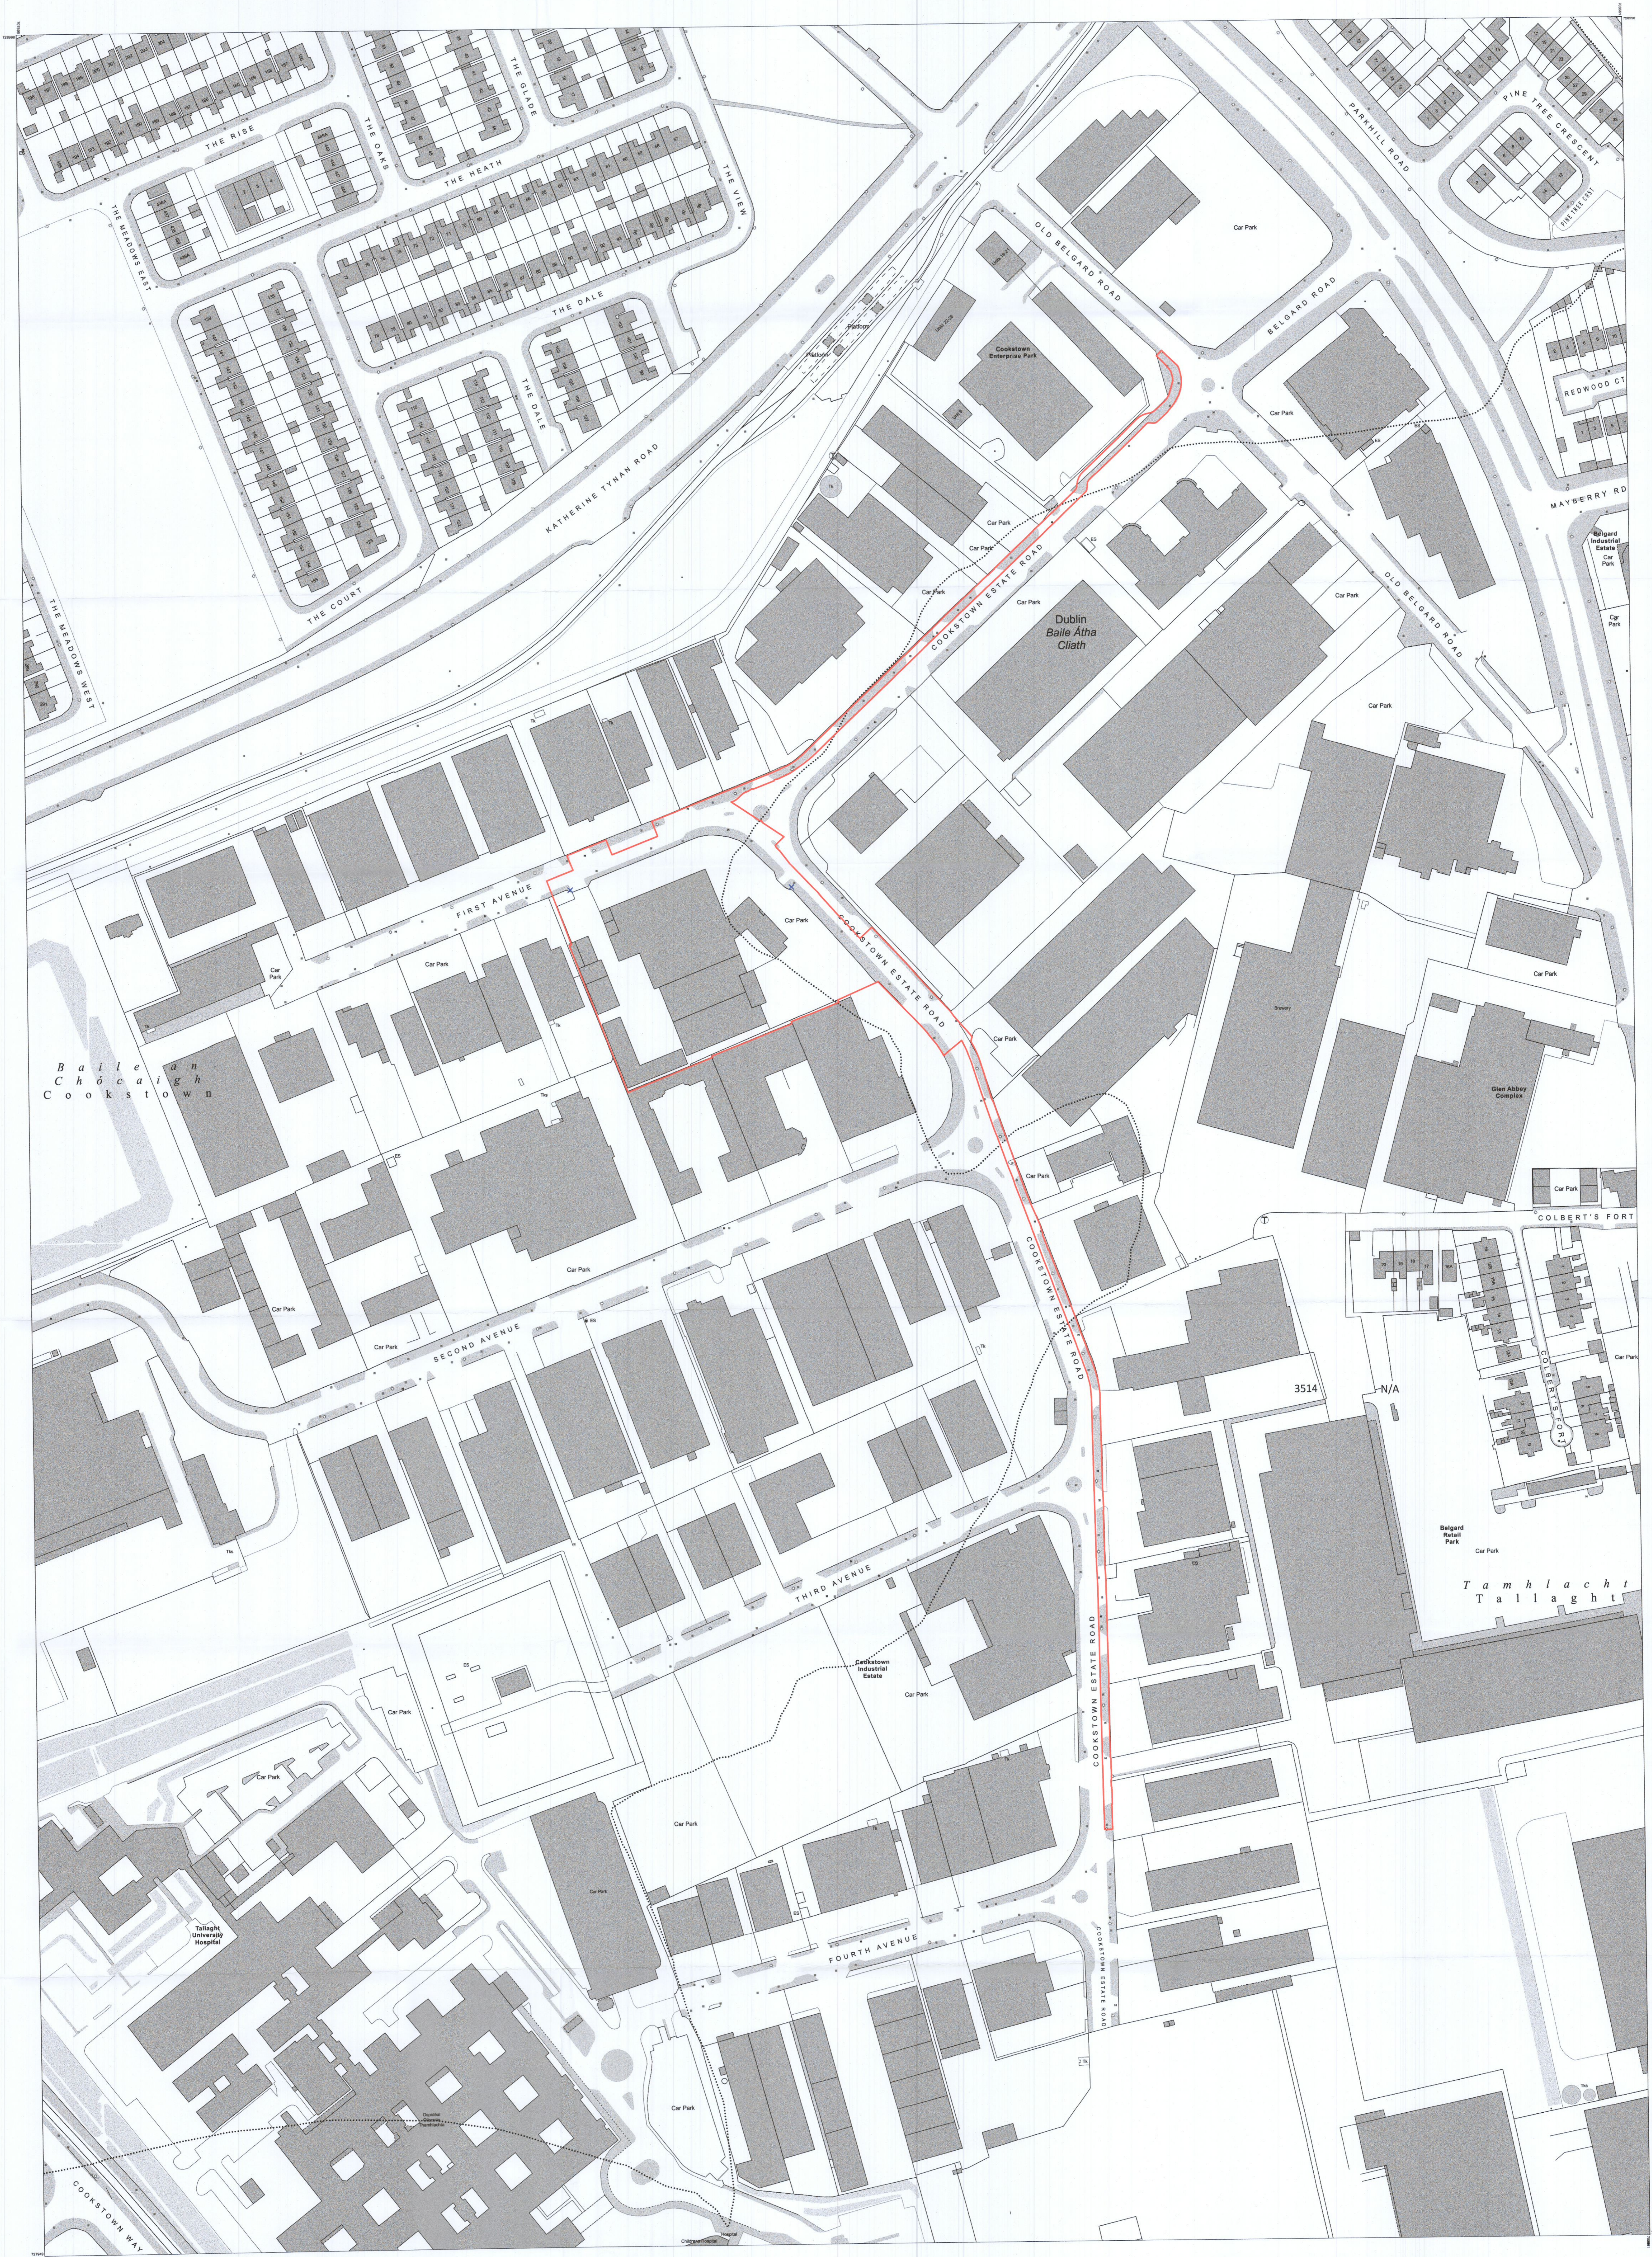

OSi PLACE Map

MAP SERIES:
1:1,000
1:2,000
1:5,000

MAP SHEETS:
336-04
336-10
336-02
336-06

CENTRE COORDINATES:
ITM 780360 726474

PUBLISHED:
20/06/2022

ORDER NO:
1027462_1

1. Site Boundary
   - Location of site notices
2. Ordnance Survey Ireland data reproduced under
   OSi Licence number CYAL50262075 (04/22)