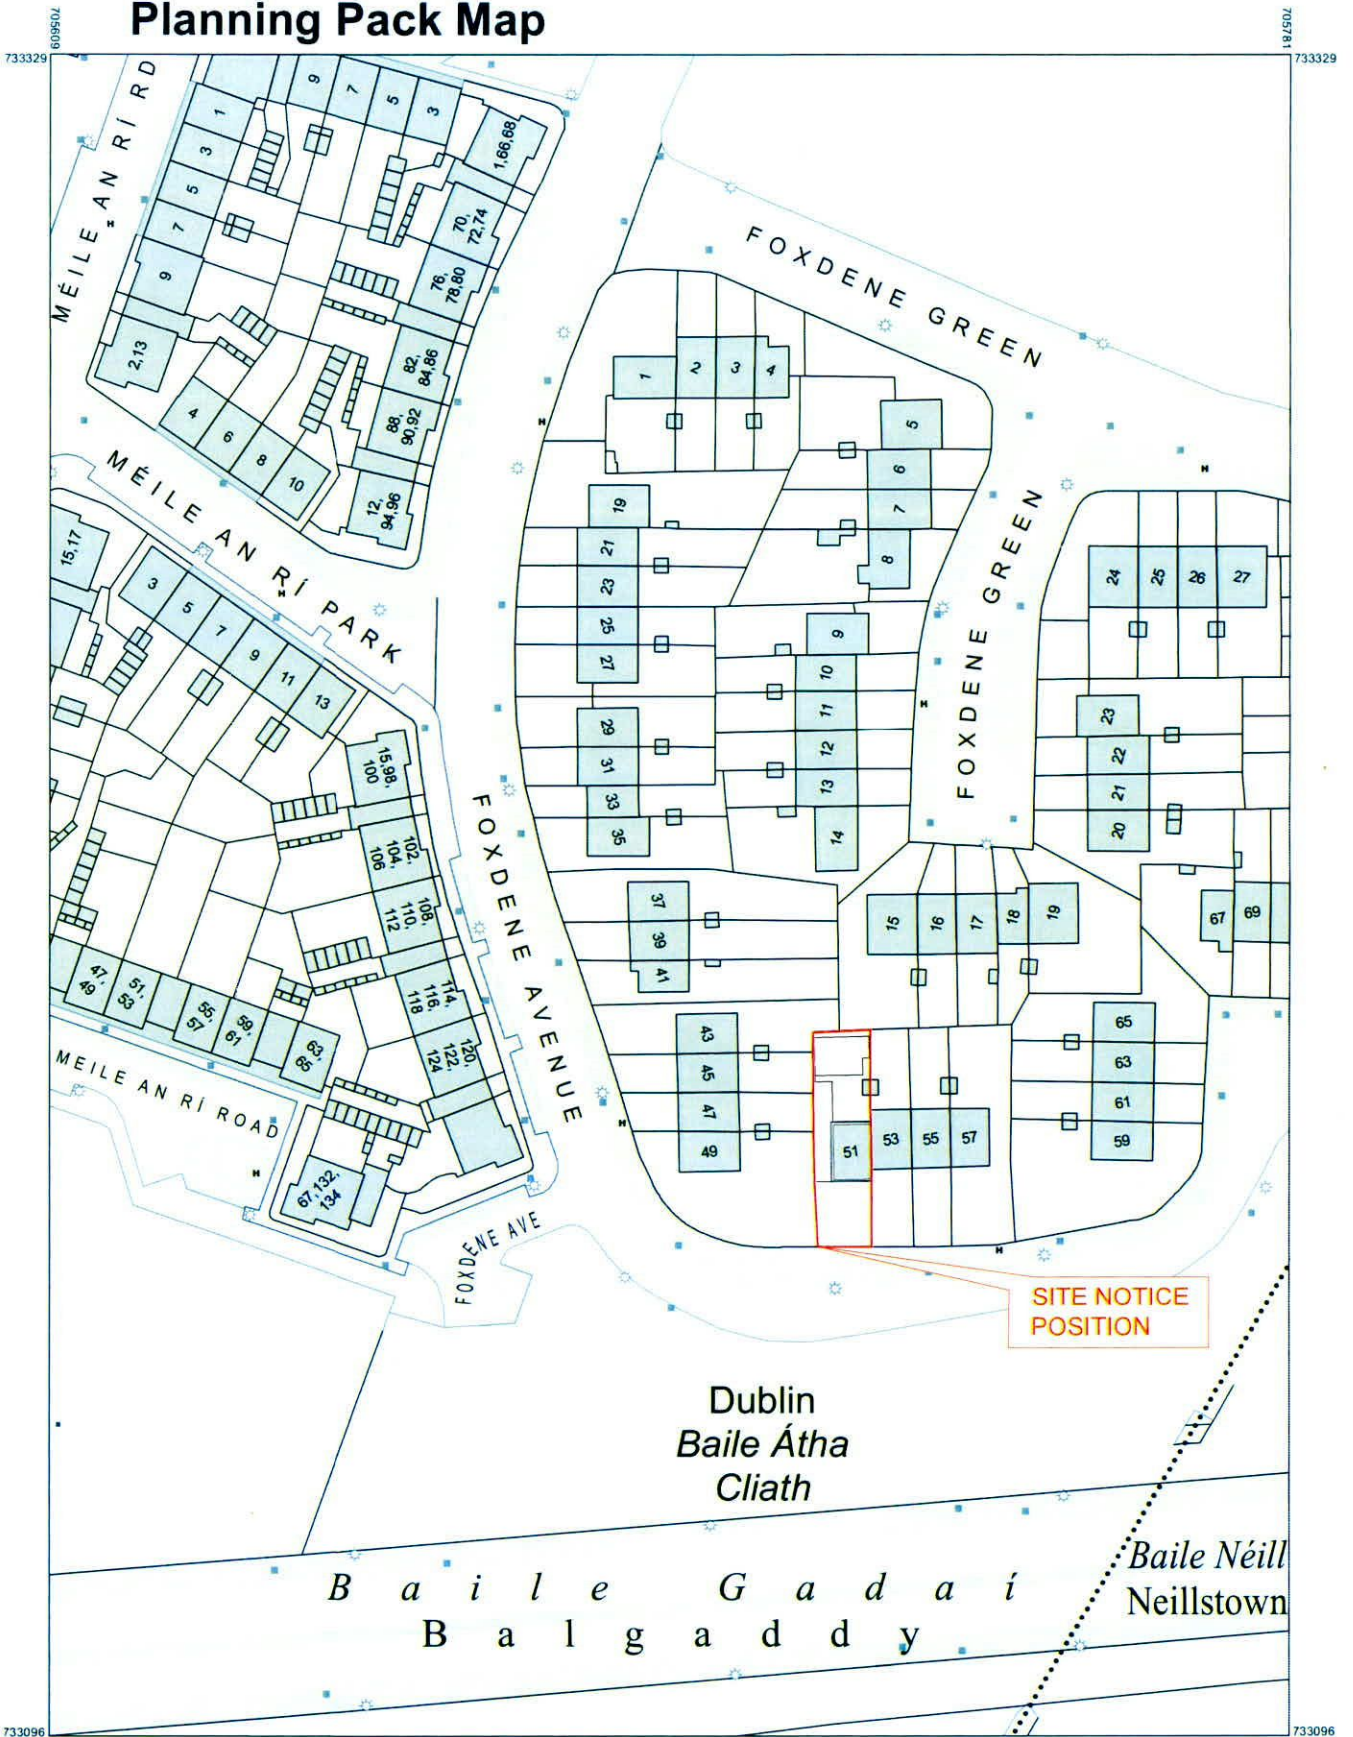

Planning Pack Map

SITE NOTICE POSITION

Dublin
Baile Átha
Cliath

B a i l e G a d a i
B a l g a d d y

Baile Néill
Neillstown

OUTPUT SCALE: 1:1,000

CENTRE COORDINATES:
ITM 705695,733213

PUBLISHED: 18/07/2022
MAP SERIES: 1:1,000
ORDER NO.: 50280637_1
MAP SHEETS: 3261-13, 3261-18

CAPTURE RESOLUTION:
The map objects are only accurate to the resolution at which they were captured. Output scale is not indicative of data capture scale. Further information is available at: <http://www.osi.ie>; search 'Capture Resolution'
LEGEND:
<http://www.osi.ie>; search 'Large Scale Legend'

The representation on this map of a road, track or footpath is not evidence of the existence of a right of way.