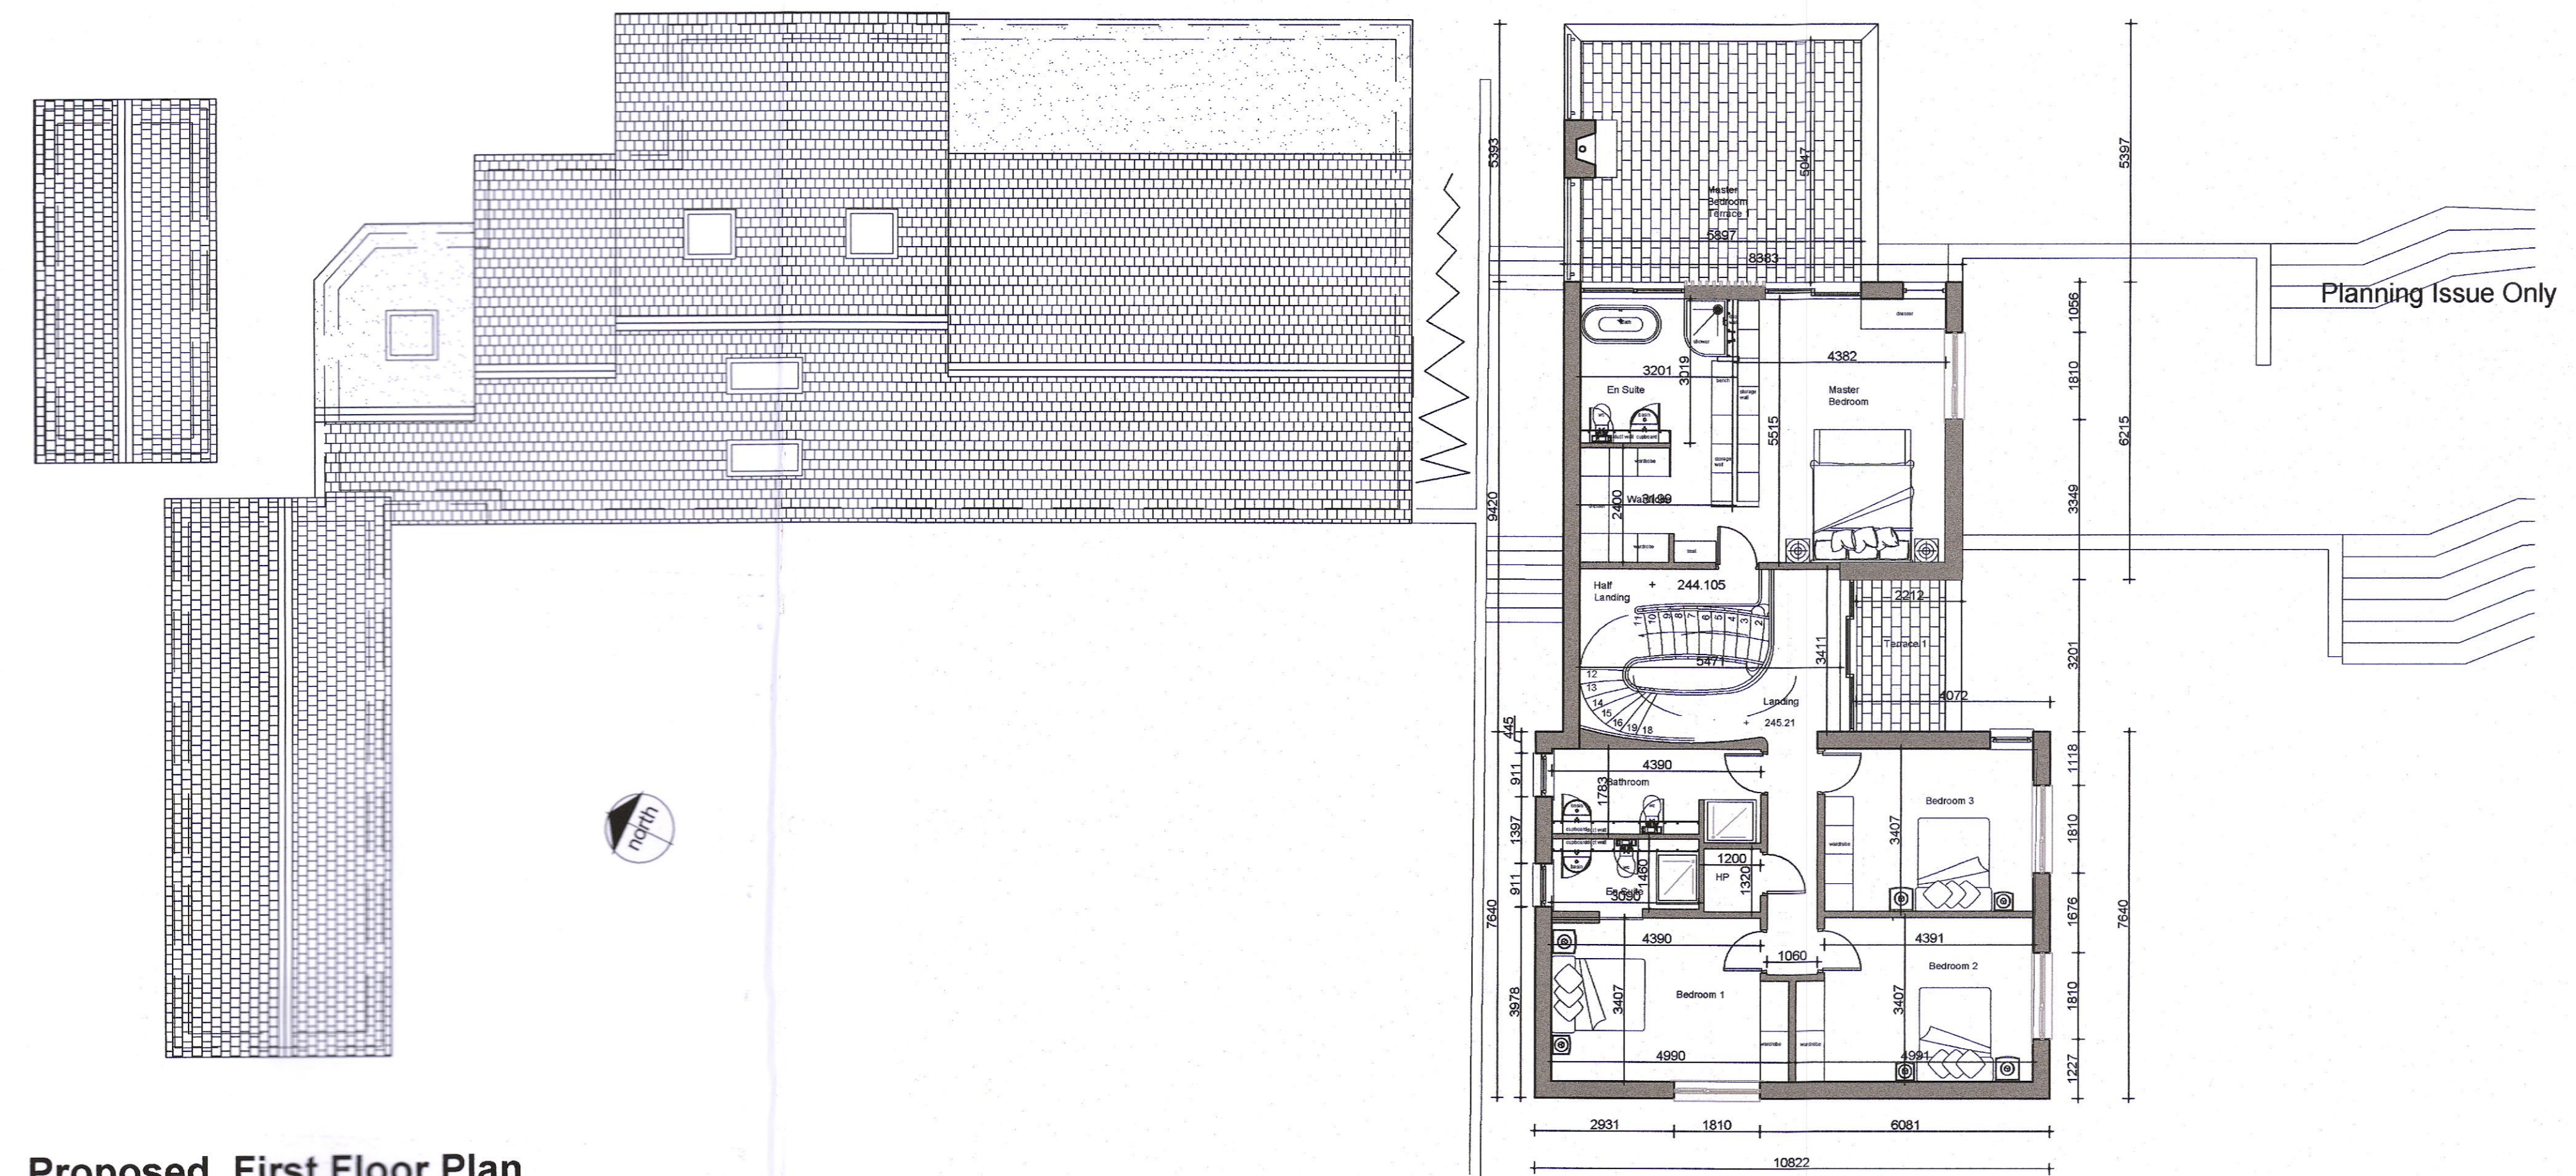

Proposed Ground Floor Plan

Planning Issue Only

Proposed First Floor Plan

drawing title : Proposed Floor Plans
 project title : New house beside Beechlawn, Killakee
 client : Danielle O'Kelly
 job no : 1051 drawing no : Pt-10
 scale : 1/100 date : 08/2022
 drawn by : jm checked : jm