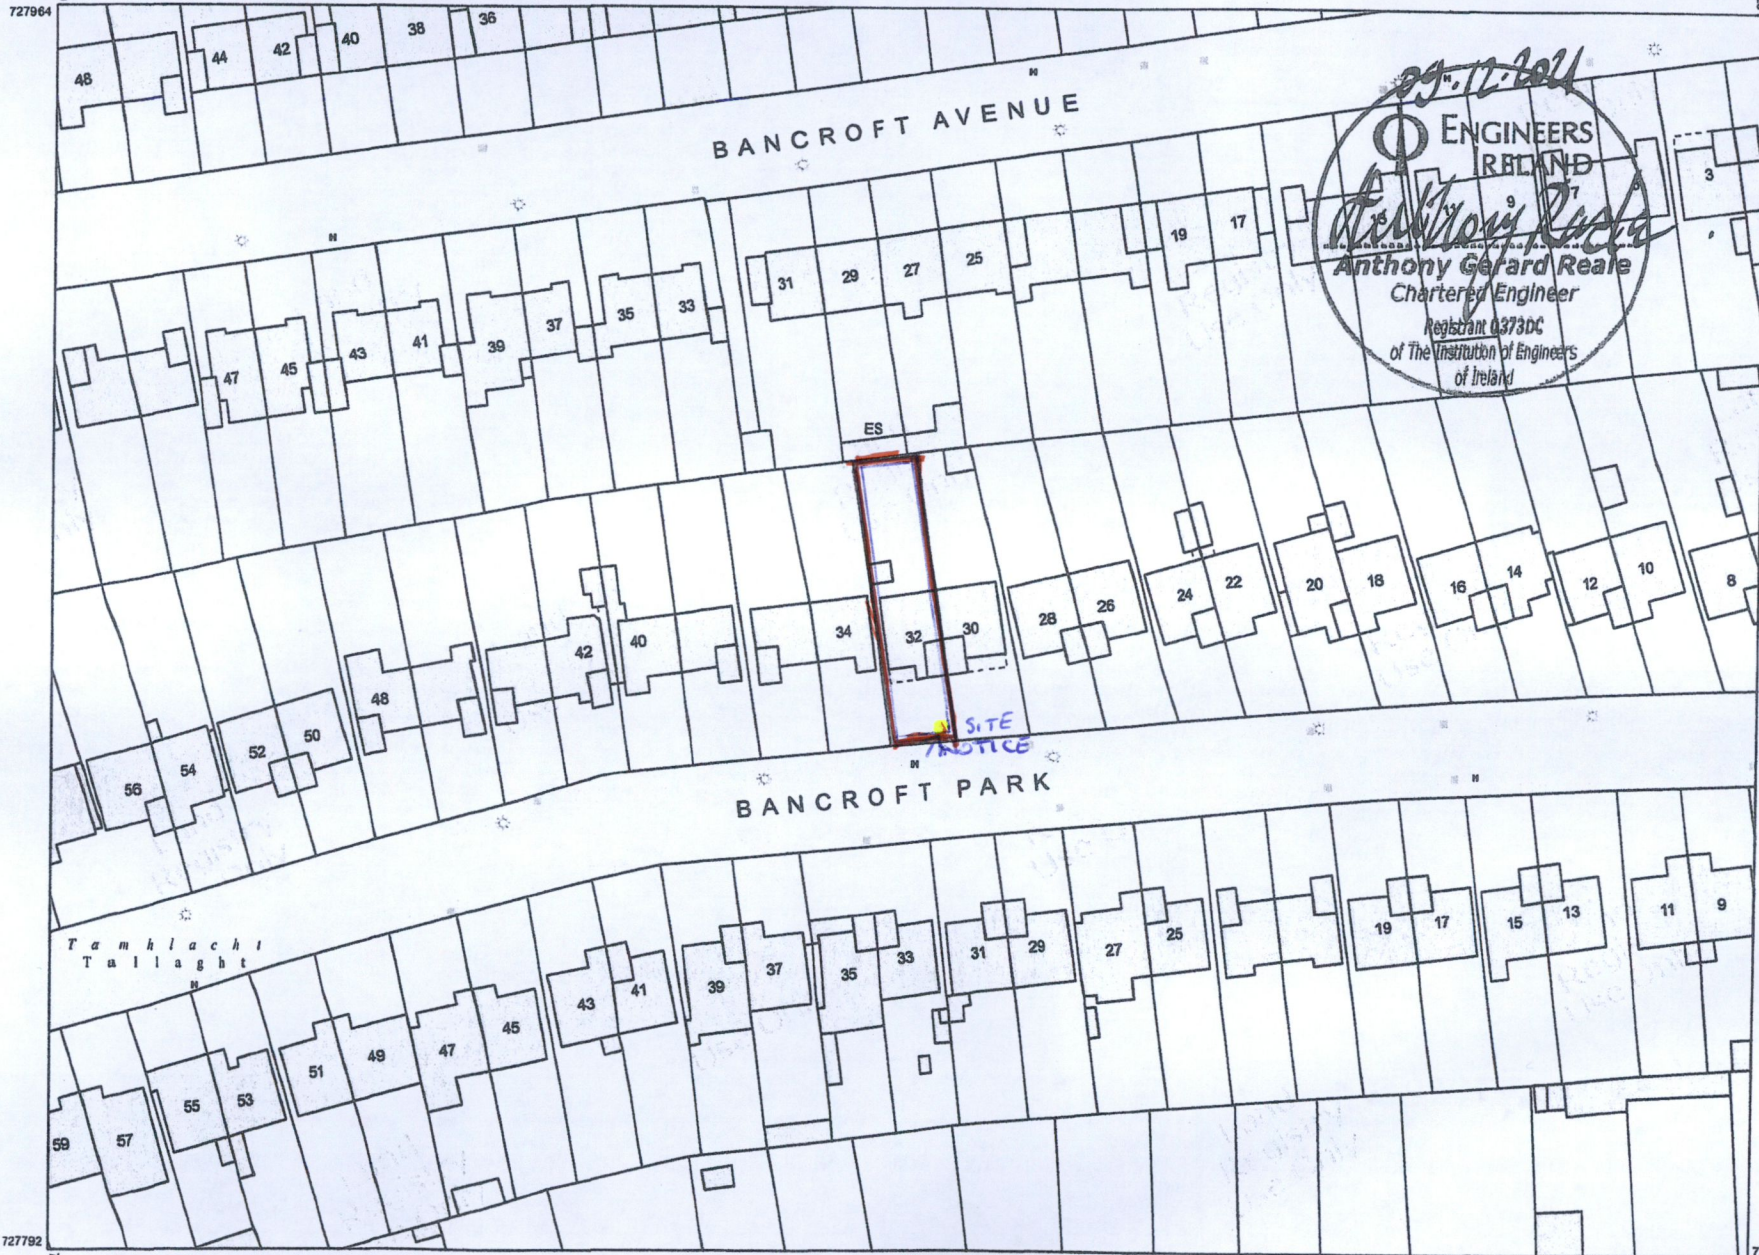

Land Registry Compliant Map

CENTRE COORDINATES:
ITM 709807,727878

PUBLISHED: 09/12/2021
ORDER NO.: 50238583_1

MAP SERIES: 1:1,000
MAP SHEETS: 3390-08, 3390-13

COMPILED AND PUBLISHED BY:
Ordnance Survey Ireland,
Phoenix Park,
Dublin 8,
Ireland.

The representation on this map
of a road, track or footpath
is not evidence of the existence
of a right of way.

Ordnance Survey maps
never show legal property
boundaries, nor do they
show ownership of
physical features.

© Suirbhéireacht Ordanáis Éireann,
2021
© Ordnance Survey Ireland, 2021
www.osi.ie/copyright

OUTPUT SCALE: 1:1,000

CAPTURE RESOLUTION:
The map objects are only accurate to the
resolution at which they were captured.
Output scale is not indicative of data capture scale.
Further information is available at:
<http://www.osi.ie>; search 'Capture Resolution'