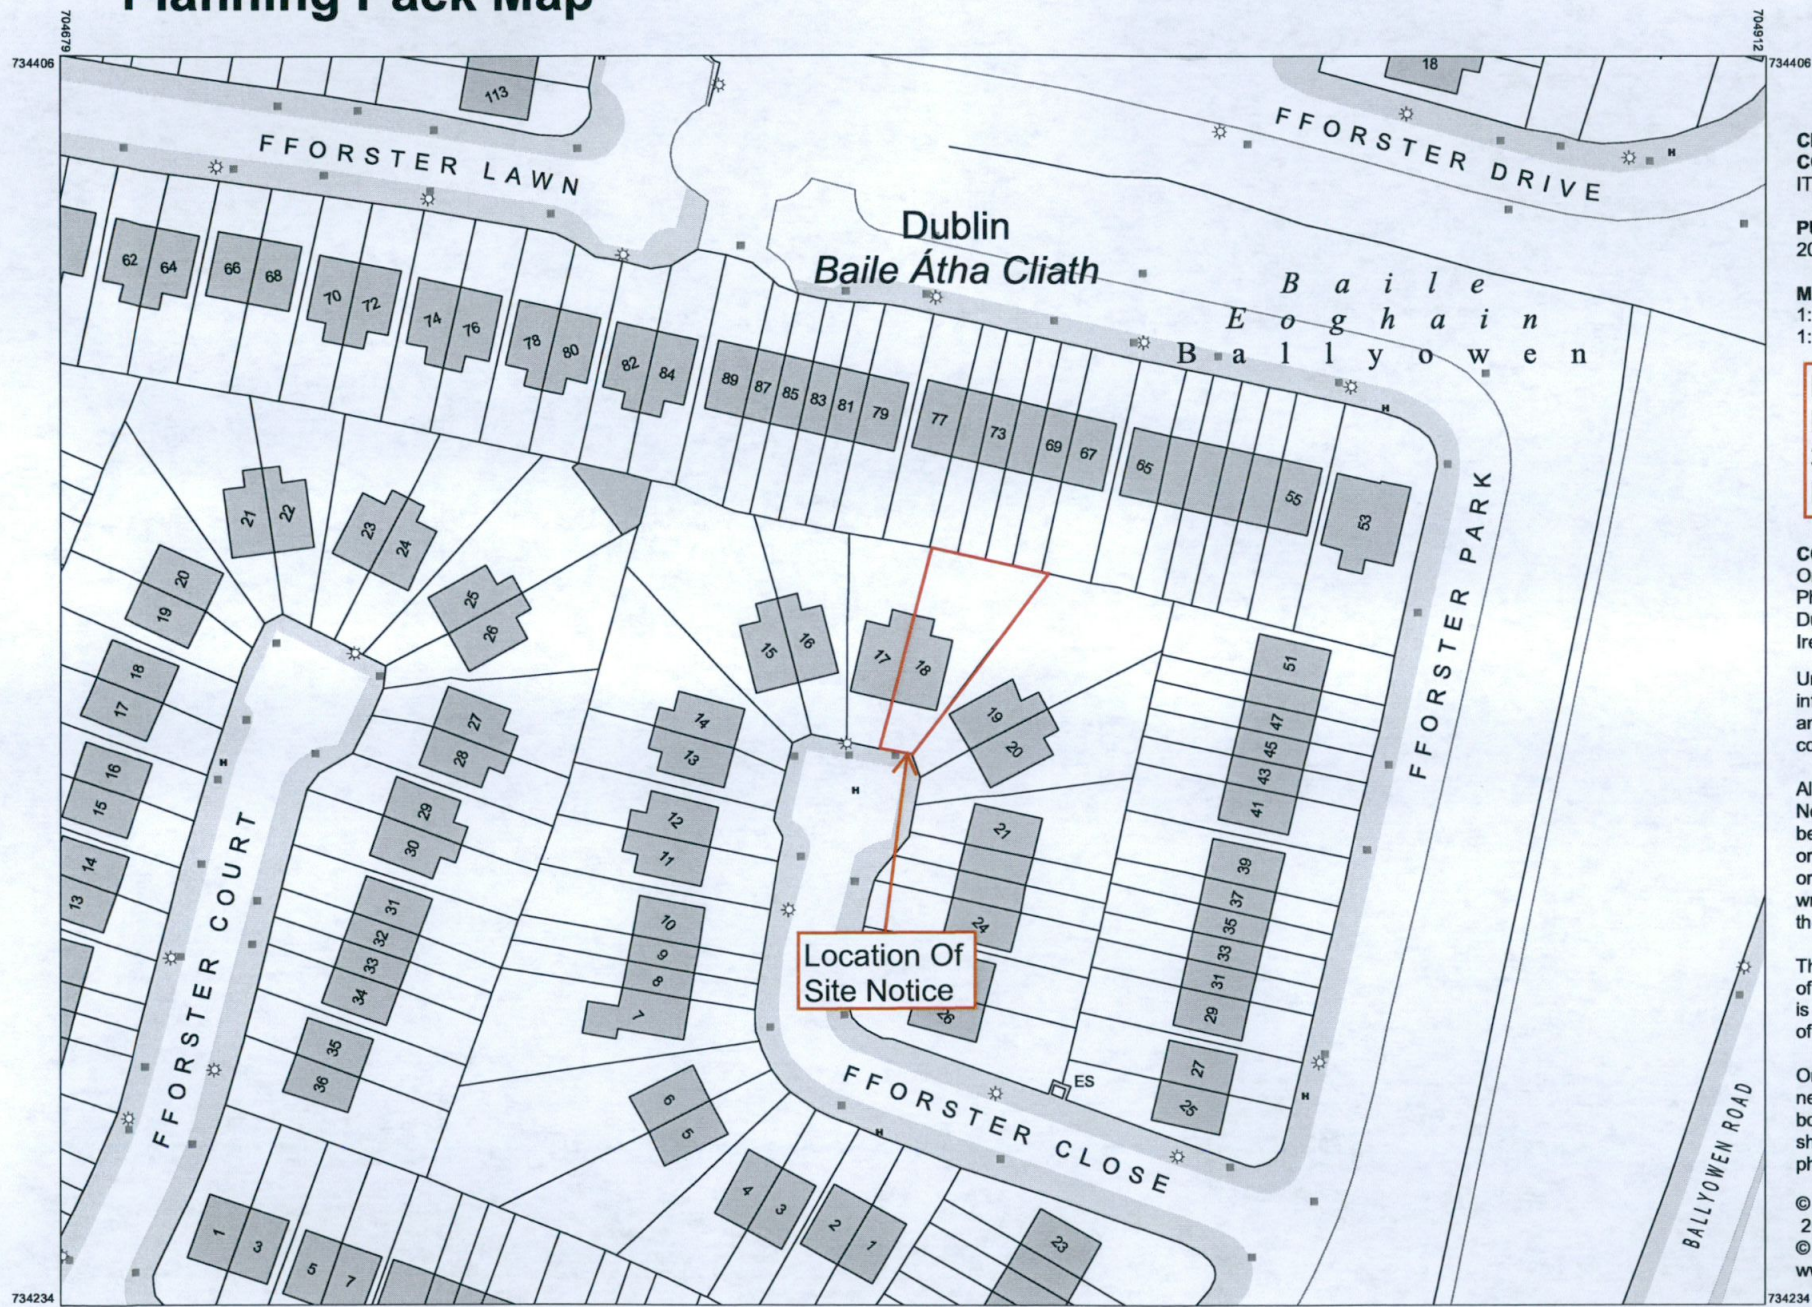

Planning Pack Map

CENTRE COORDINATES:
ITM 704796,734320

PUBLISHED: 20/10/2021
ORDER NO.: 50227834_2

MAP SERIES: 1:1,000
MAP SHEETS: 3261-06, 3261-07

DraftCAD
Planning & Design
32 Glen Easton way
Leixlip, Co. Kildare

The representation on this map of a road, track or footpath is not evidence of the existence of a right of way.

Ordnance Survey maps never show legal property boundaries, nor do they show ownership of physical features.

© Suirbhéireacht Ordanáis Éireann, 2021
© Ordnance Survey Ireland, 2021
www.osi.ie/copyright

LEGEND:
<http://www.osi.ie>;
search 'Large Scale Legend'

OUTPUT SCALE: 1:1,000

CAPTURE RESOLUTION:
The map objects are only accurate to the resolution at which they were captured.
Output scale is not indicative of data capture scale.
Further information is available at:
<http://www.osi.ie>; search 'Capture Resolution'