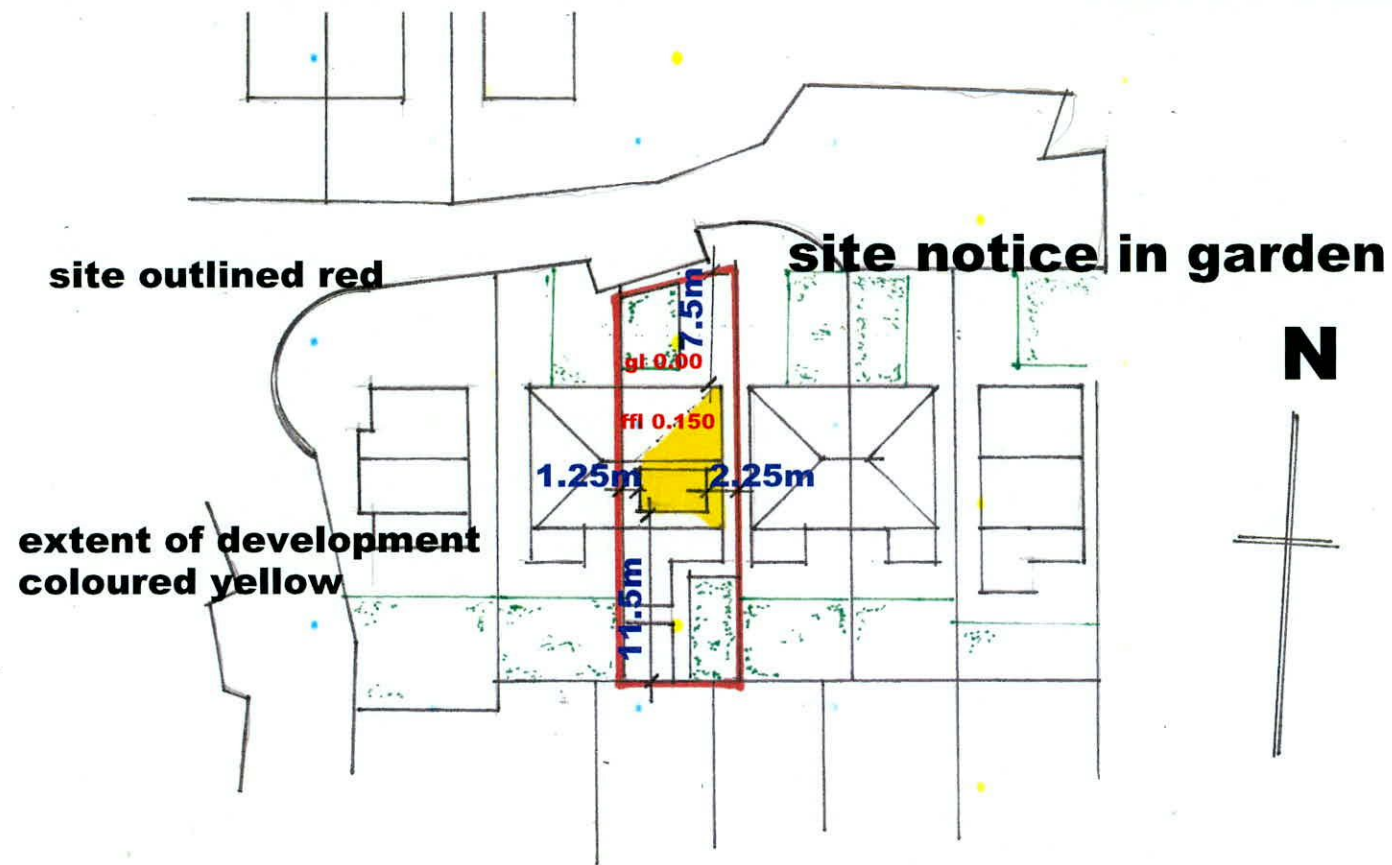

033.03.

site plan 1:500

mhmdesign.086.8464108.
architectural and planning consultants,
clearview,ballykea road,loughshinny,
skerries,co dublin.