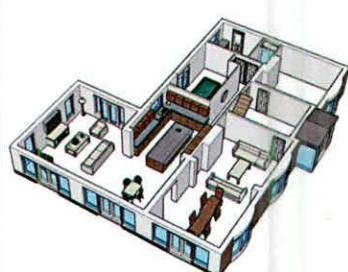

1 Proposed 3D Rear Elevation

Michael Dowling  
 Design Consultant Dublin  
 086-6664687  
 mdowingdd@gmail.com

PROJECT Proposed Extension to Existing House & Construction of a New 3 Bedroom House		CLIENT <b>Rita Nolan</b>	
SHEET 3D of Rear Elevation		Date August 2022	Project number MDDC-RN
		Scale (@ A3)	
		Drawn by MD	DRAWING NUMBER MDDC-RN-007
		Checked by MD	REV