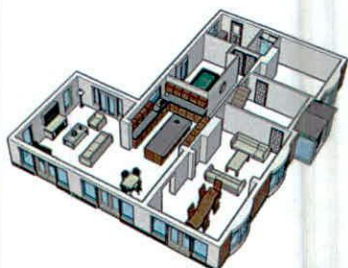

1 Proposed 3D front elevation

Michael Dowling
 Design Consultant Dublin
 086-6664687
 mdowlingdd@gmail.com

| | | | |
|--------------------------------------------------------------------------------------------|--|-----------------------------|-------------------------------|
| PROJECT Proposed Extension to Existing House & Construction of a New 3 Bedroom House | | CLIENT Rita Nolan | |
| SHEET 3D of Front Elevation | | Date August 2022 | Project number MDDC-RN |
| | | Drawn by MD | Scale (@ A3) |
| | | Checked by MD | DRAWING NUMBER MDDC-RN-006 |
| | | | REV |