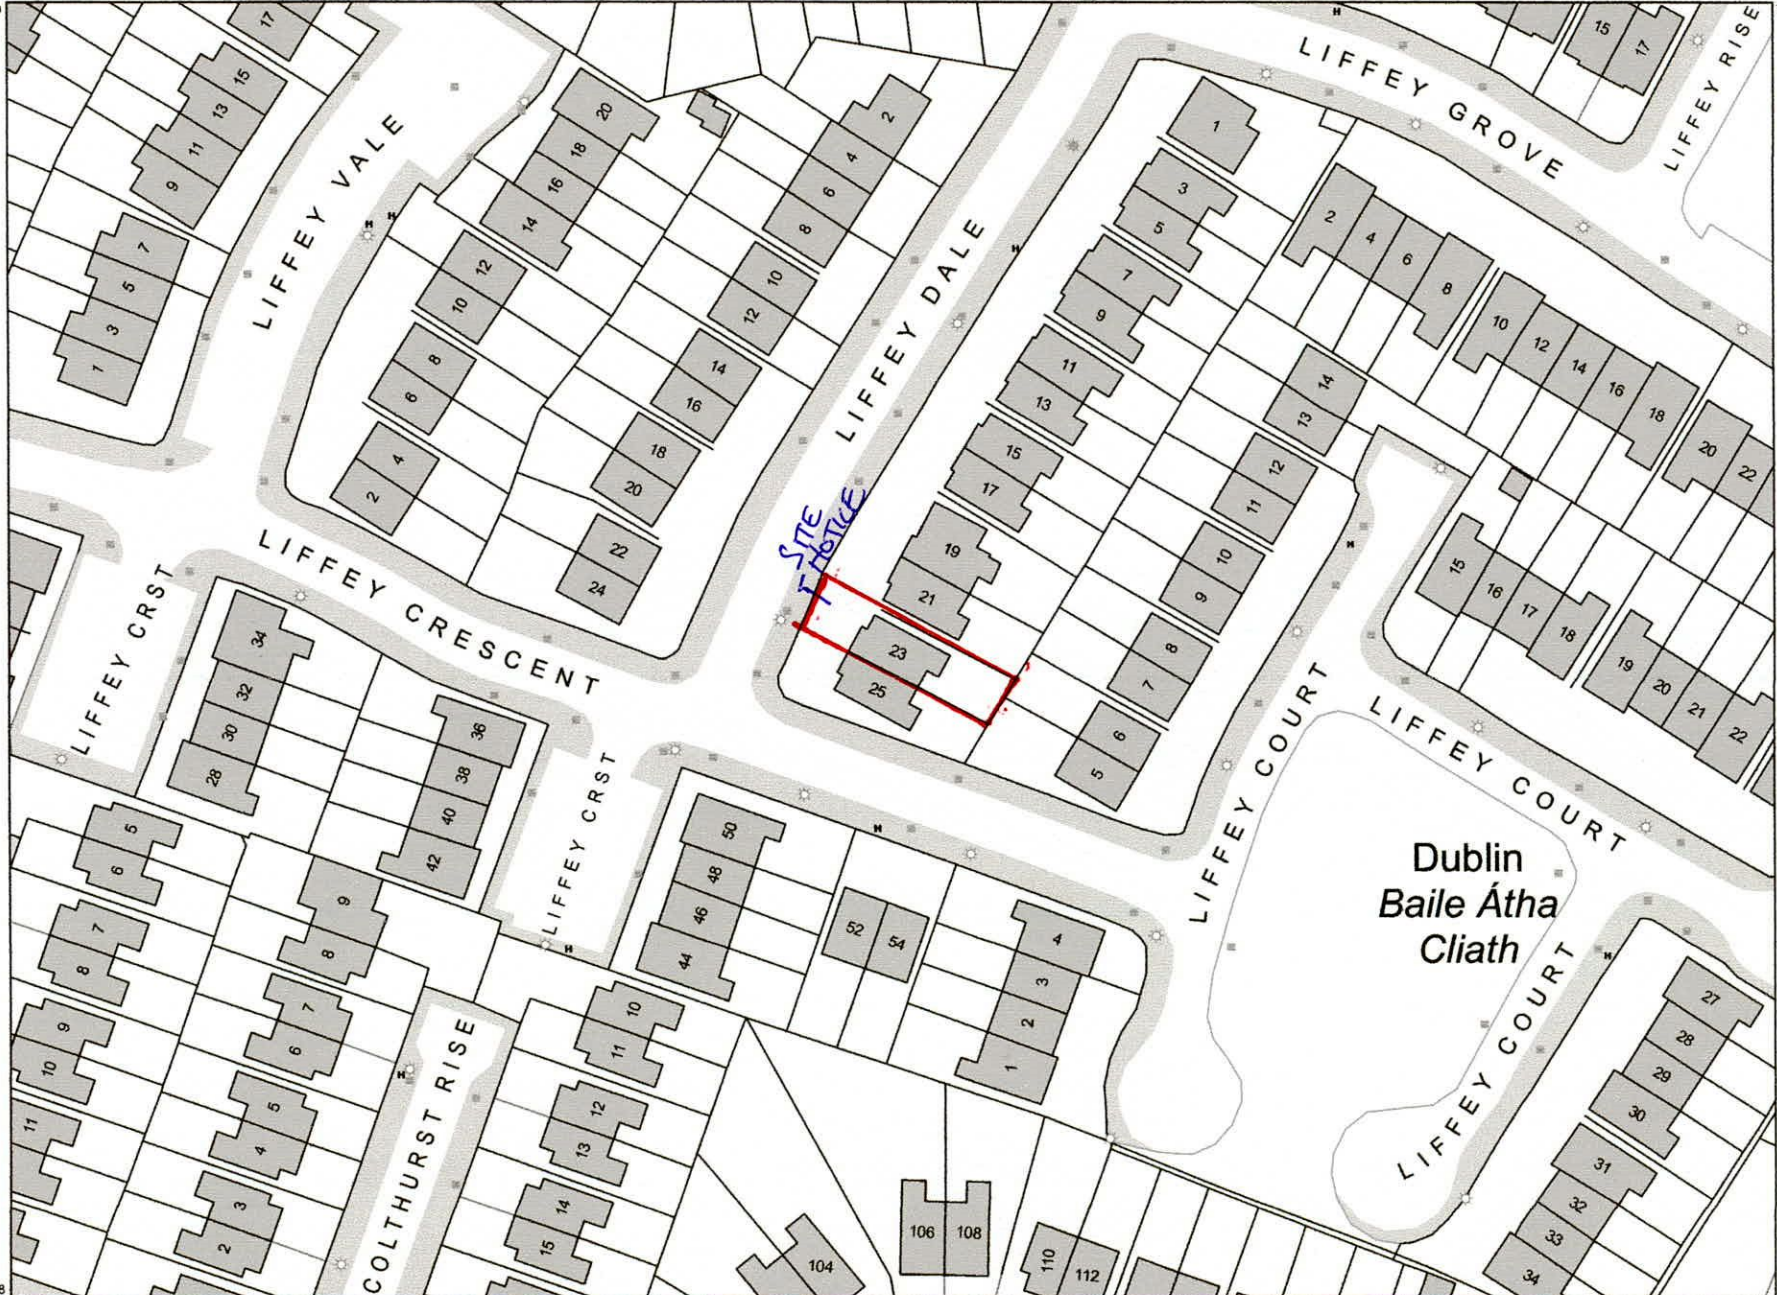

OSi PLACE Map

CENTRE COORDINATES:
ITM 705445,734394

PUBLISHED: 08/08/2022
ORDER NO.: 50284330_2

MAP SERIES: 1:1,000
MAP SHEETS: 3261-02, 3261-03, 3261-07, 3261-08

COMPILED AND PUBLISHED BY:
Ordnance Survey Ireland,
Phoenix Park,
Dublin 8,
Ireland.

The representation on this map of a road, track or footpath is not evidence of the existence of a right of way.

Ordnance Survey maps never show legal property boundaries, nor do they show ownership of physical features.

© Suirbhéireacht Ordanáis Éireann, 2022
© Ordnance Survey Ireland, 2022
www.osi.ie/copyright

OUTPUT SCALE: 1:1,000

CAPTURE RESOLUTION:
The map objects are only accurate to the resolution at which they were captured. Output scale is not indicative of data capture scale. Further information is available at: <http://www.osi.ie; search 'Capture Resolution'>