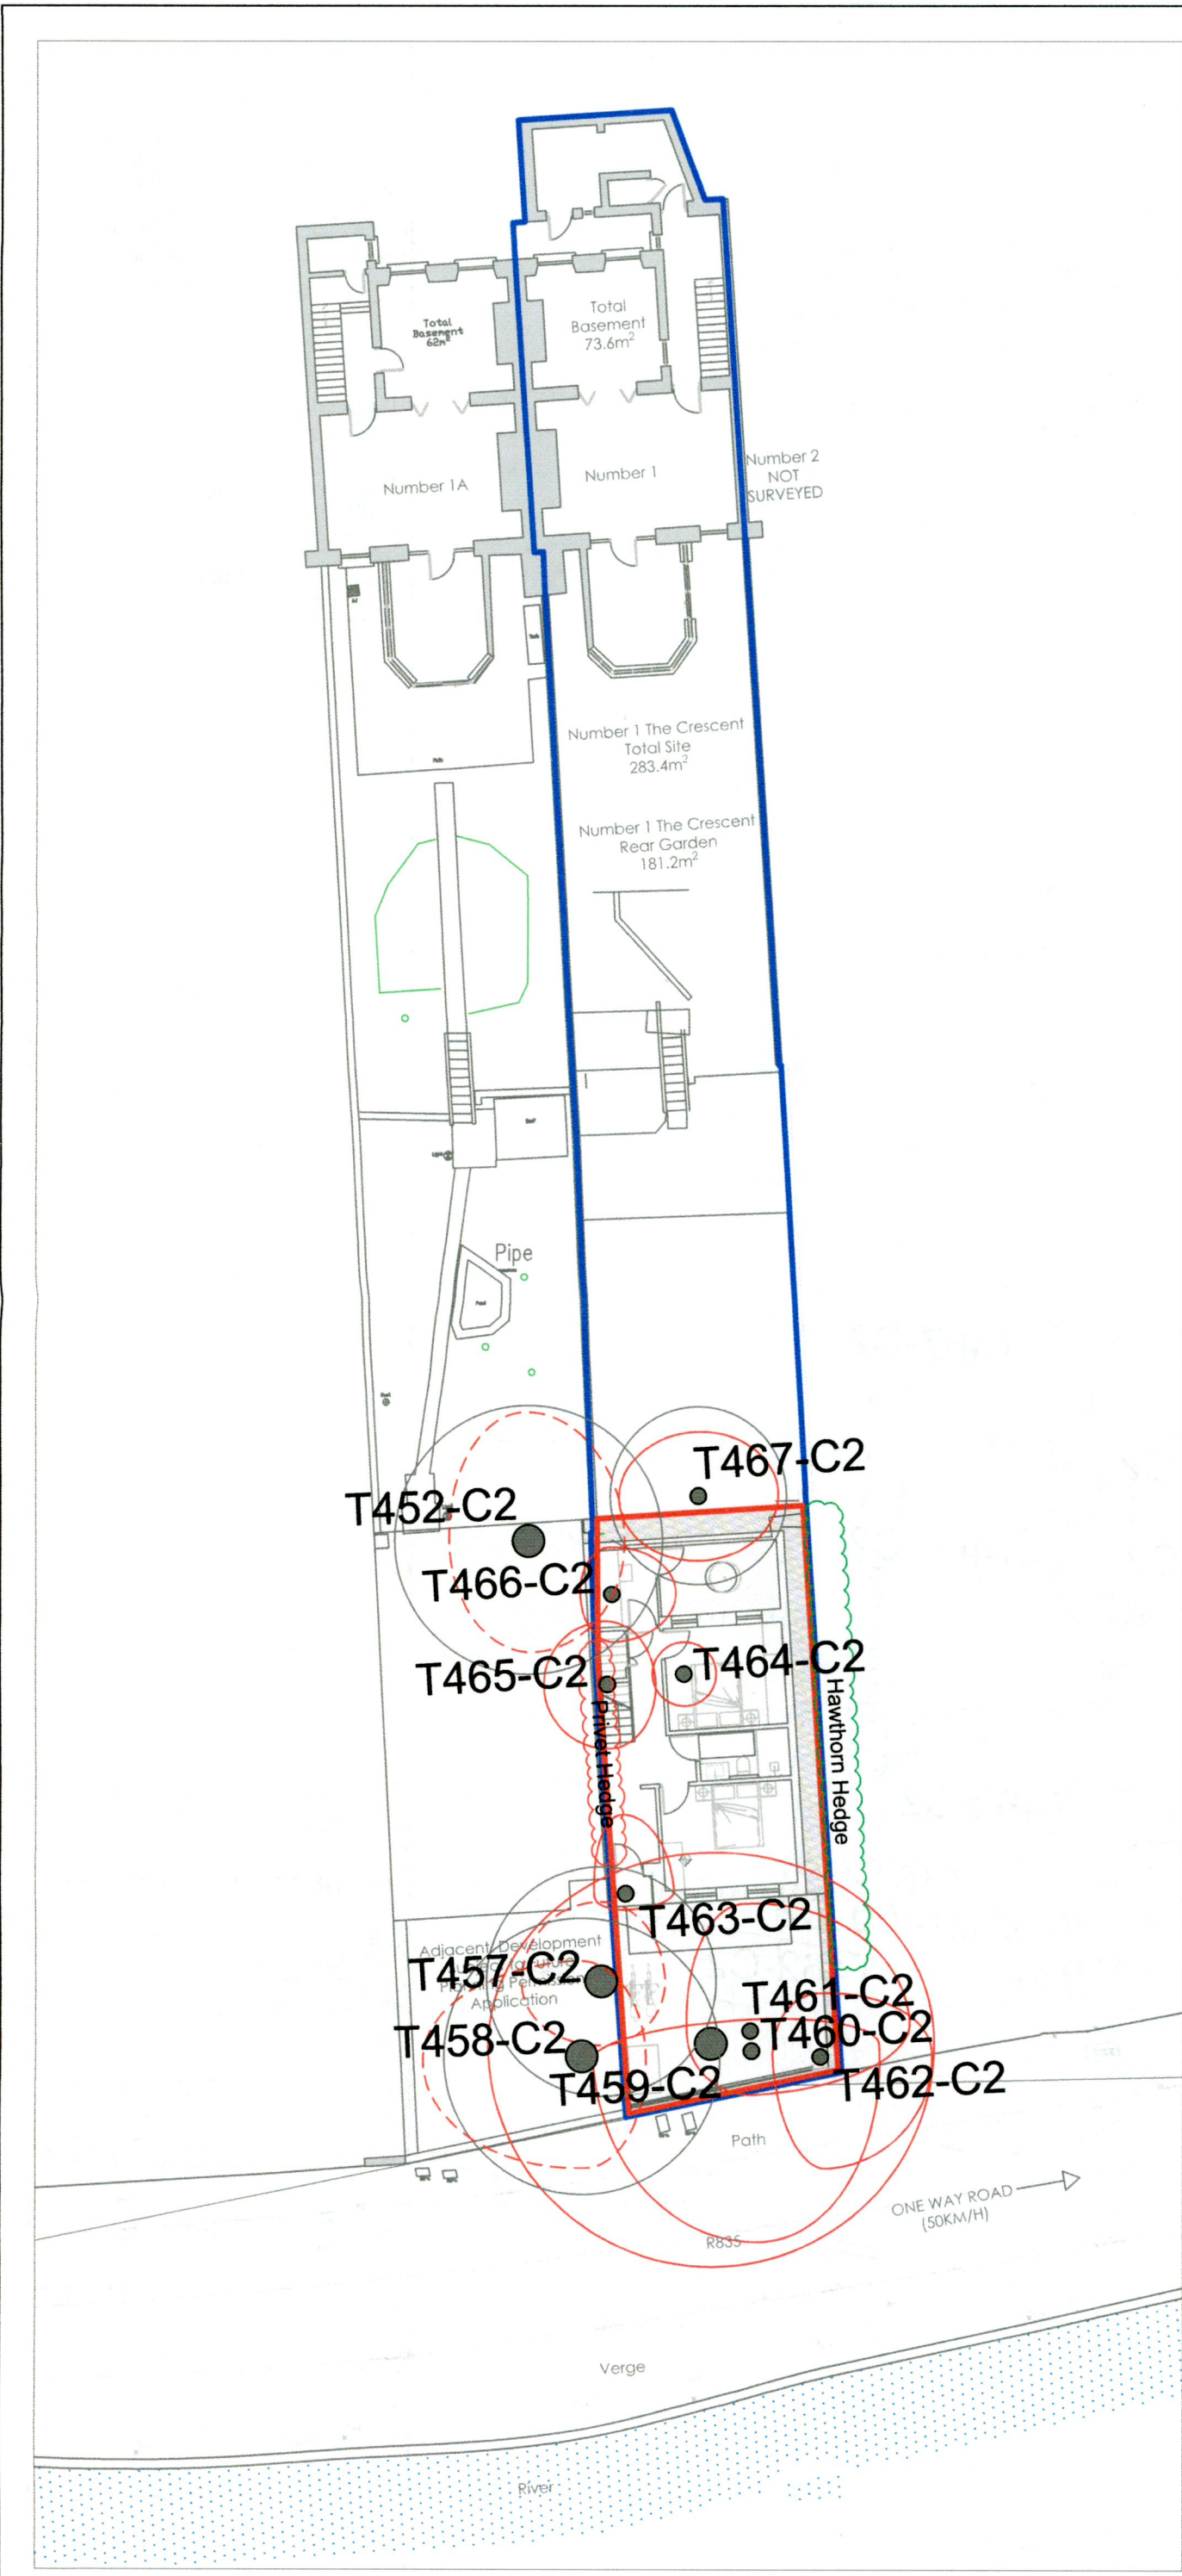

Drawing Title: Tree Survey/Constraints Plan

Drawing Number: 22038_TS

Client:

Agent:

Date: 22/06/2022

Scale: 1:200@A3

LEGEND

- Category A Trees (high value)
- Category B Trees (moderate value)
- Category C Trees (low value)
- Category U Trees (Poor Condition)

Project Name: 1 The Crescent, Lucan, Co. Dublin

Drawing Title: Tree Impact/Protection Plan

Drawing Number: 22038_TPP

Client:

Agent:

Date: 14/07/2022

Scale: 1:200@A3