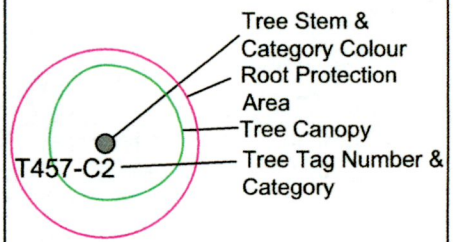

LEGEND

- Category A Trees (high value)
- Category B Trees (moderate value)
- Category C Trees (low value)
- Category U Trees (Poor Condition)

NOTES:
Please see Tree Survey Report for further detail.
All drawings to be read in conjunction with the consulting architects and engineers drawings.