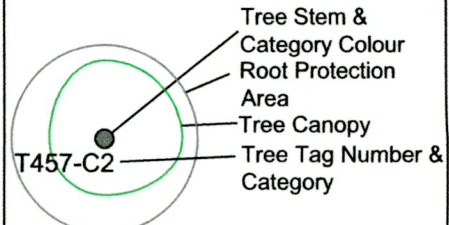

Drawing Title: Tree Survey/Constraints Plan

Drawing Number: 22038_TS

Client:

Agent:

Date: 22/06/2022

Scale: 1:200@A3

LEGEND

- Category A Trees (high value)
- Category B Trees (moderate value)
- Category C Trees (low value)
- Category U Trees (Poor Condition)