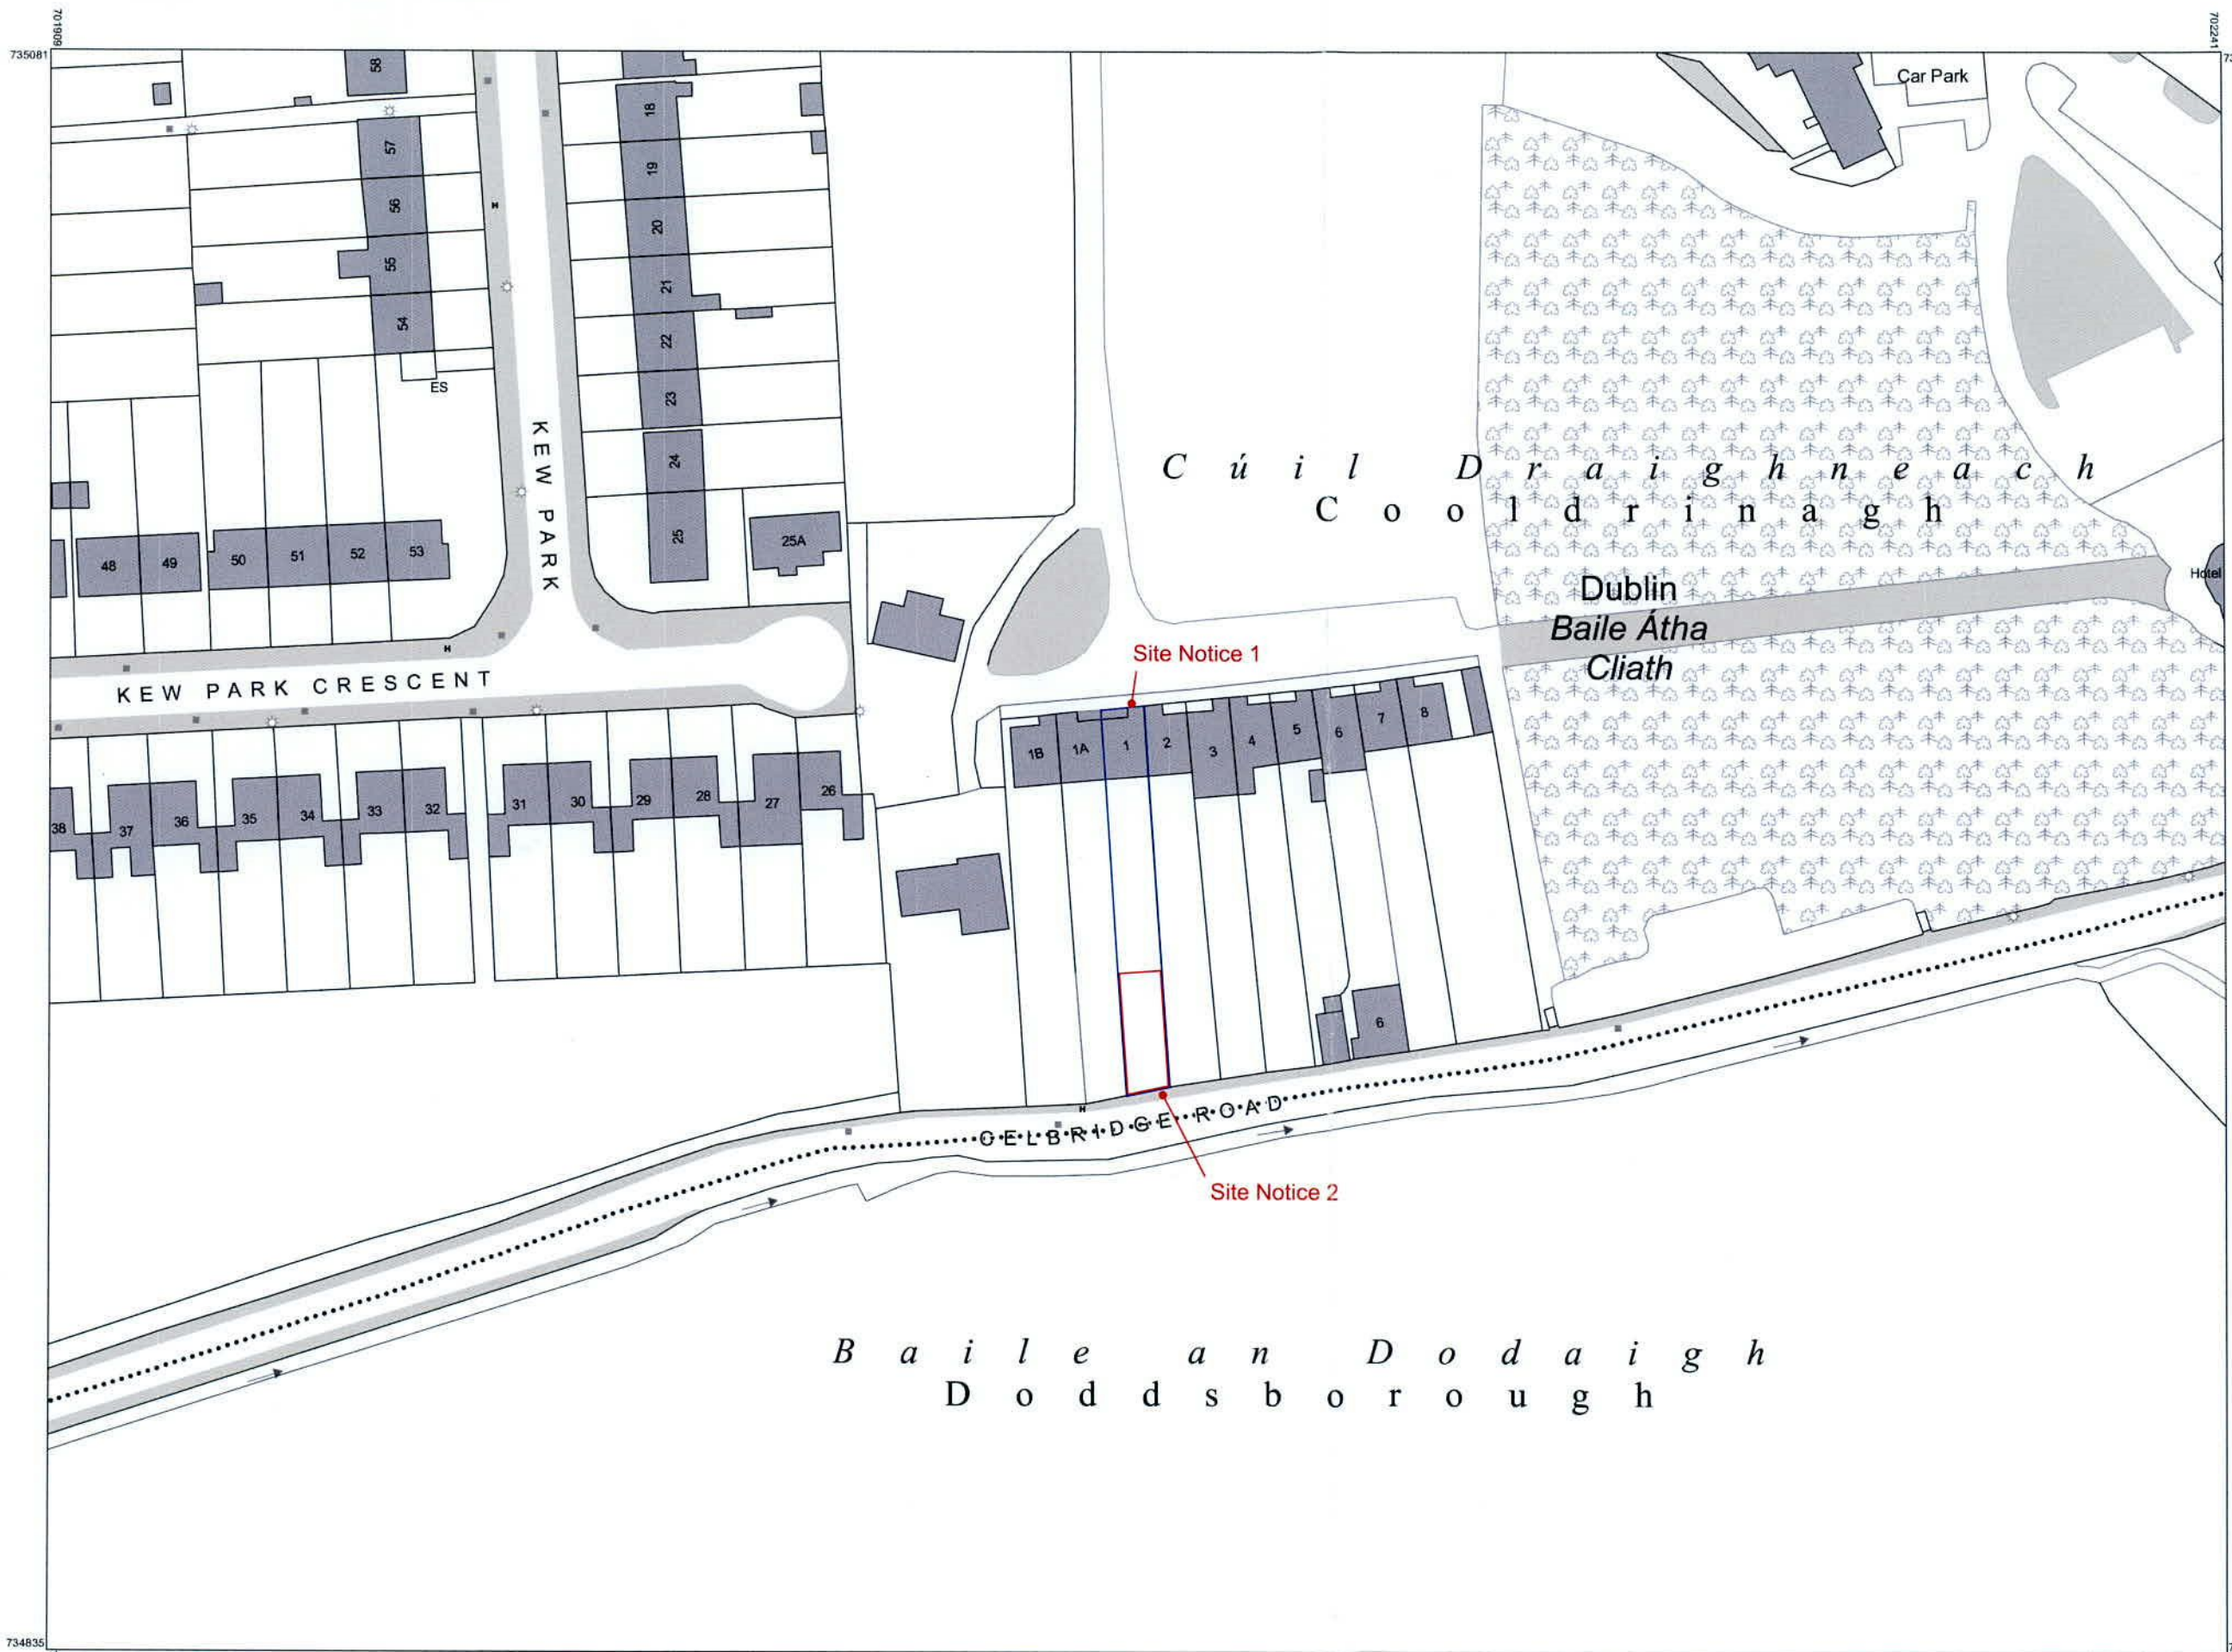

The representation on this map
of a road, track or footpath
is not evidence of the existence
of a right of way.

Ordnance Survey maps
never show legal property
boundaries, nor do they
show ownership of
physical features.

©Suirbhéireacht Ordanáis Éireann, 2021
©Ordnance Survey Ireland, 2021

www.osi.ie/copyright

LEGEND:

<http://www.osi.ie>;
search 'Large Scale Legend'

OUTPUT SCALE: 1:1,000

CAPTURE RESOLUTION:
The map objects are only accurate to the
resolution at which they were captured.
Output scale is not indicative of data capture scale.
Further information is available at:
<http://www.osi.ie>; search 'Capture Resolution'