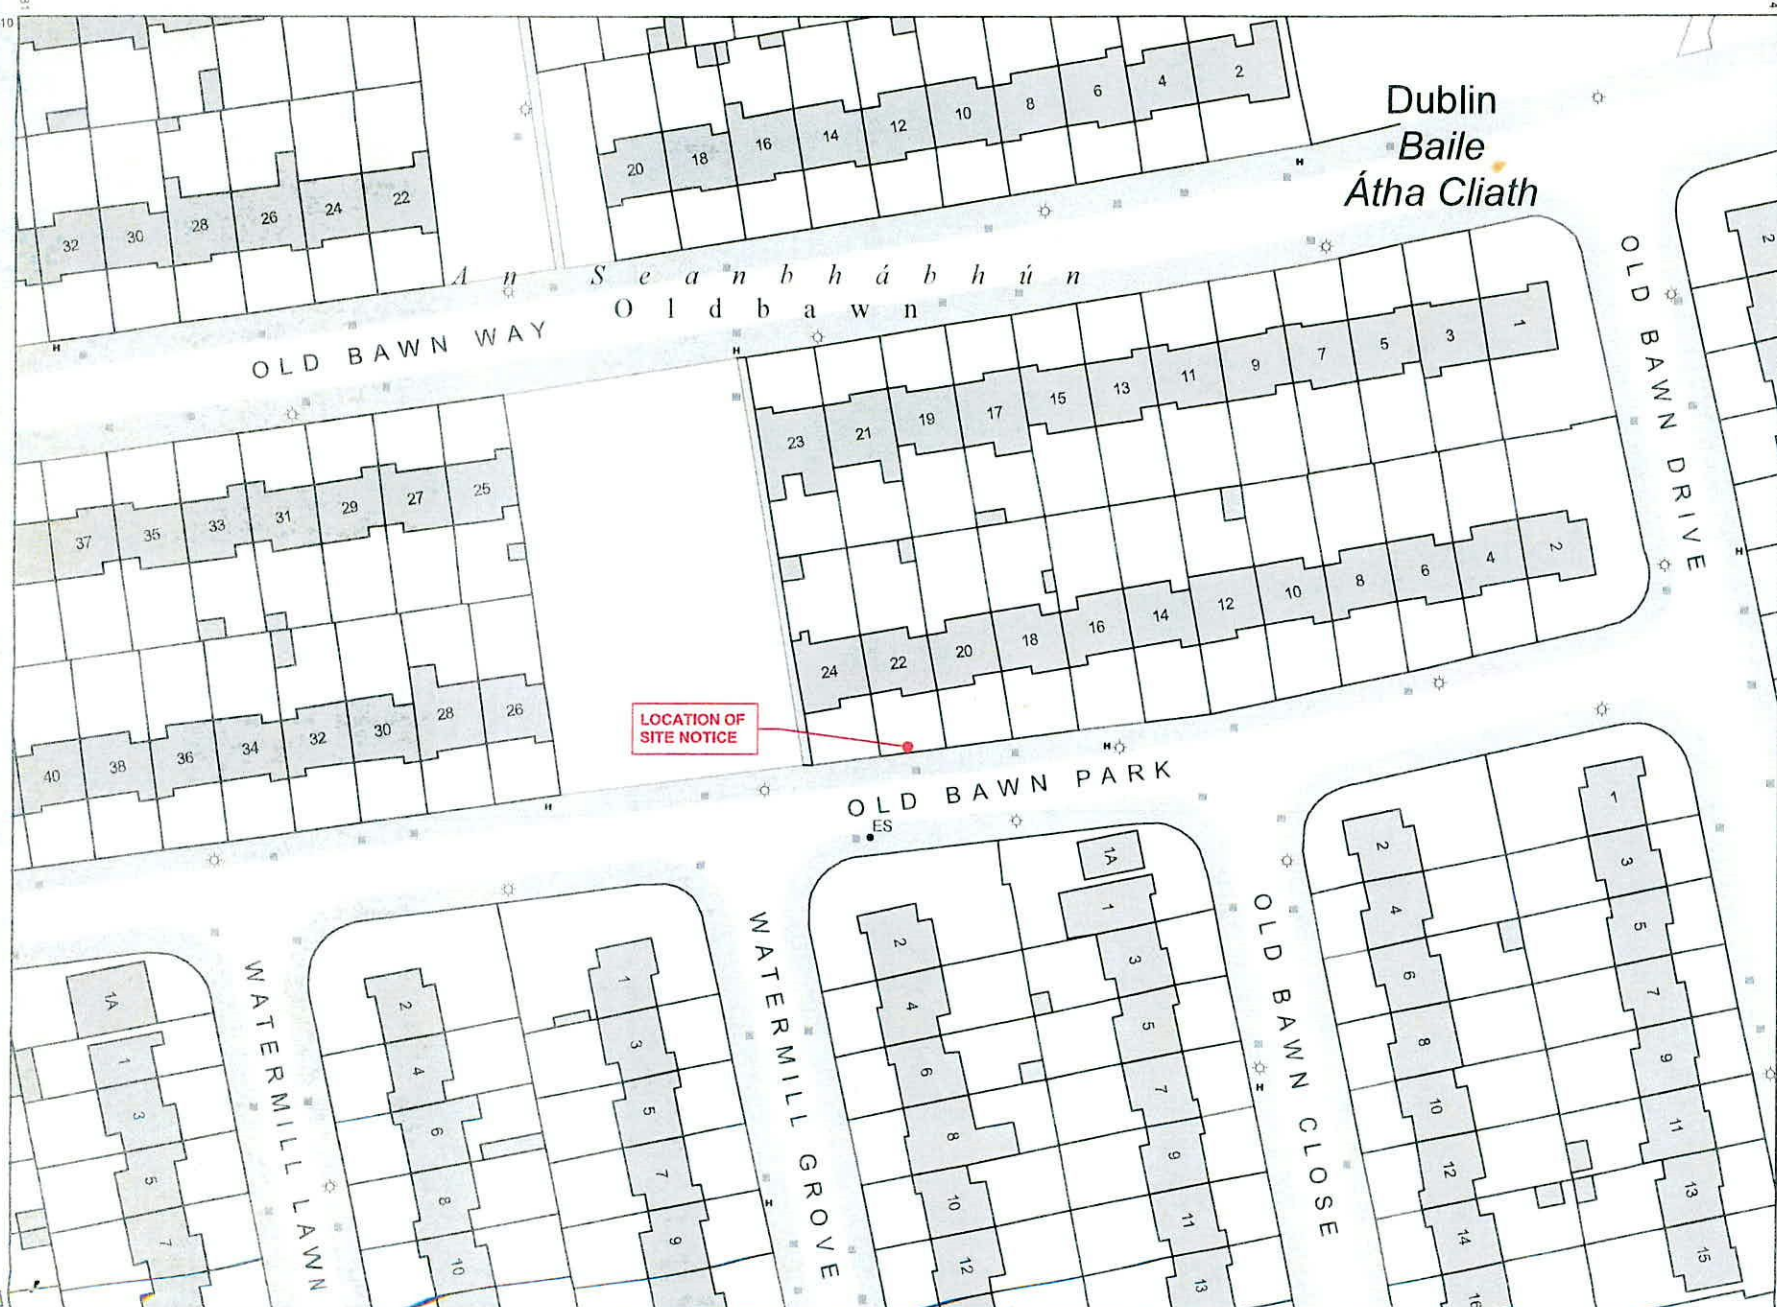

Planning Pack Map

CENTRE COORDINATES:
ITM 709298,726724

PUBLISHED: 03/08/2022
ORDER NO.: 50283586_1

MAP SERIES: 1:1,000
MAP SHEETS: 3390-17

COMPILED AND PUBLISHED BY:
Ordnance Survey Ireland,
Phoenix Park,
Dublin 8,
Ireland.

The representation on this map of a road, track or footpath is not evidence of the existence of a right of way.

Ordnance Survey maps never show legal property boundaries, nor do they show ownership of physical features.

© Suirbhéireacht Ordanáis Éireann, 2022

© Ordnance Survey Ireland, 2022
www.osi.ie/copyright

LEGEND:
<http://www.osi.ie>;
search 'Large Scale Legend'

CAPTURE RESOLUTION:
The map objects are only accurate to the resolution at which they were captured. Output scale is not indicative of data capture scale. Further information is available at <http://www.osi.ie> search 'Capture Resolution'