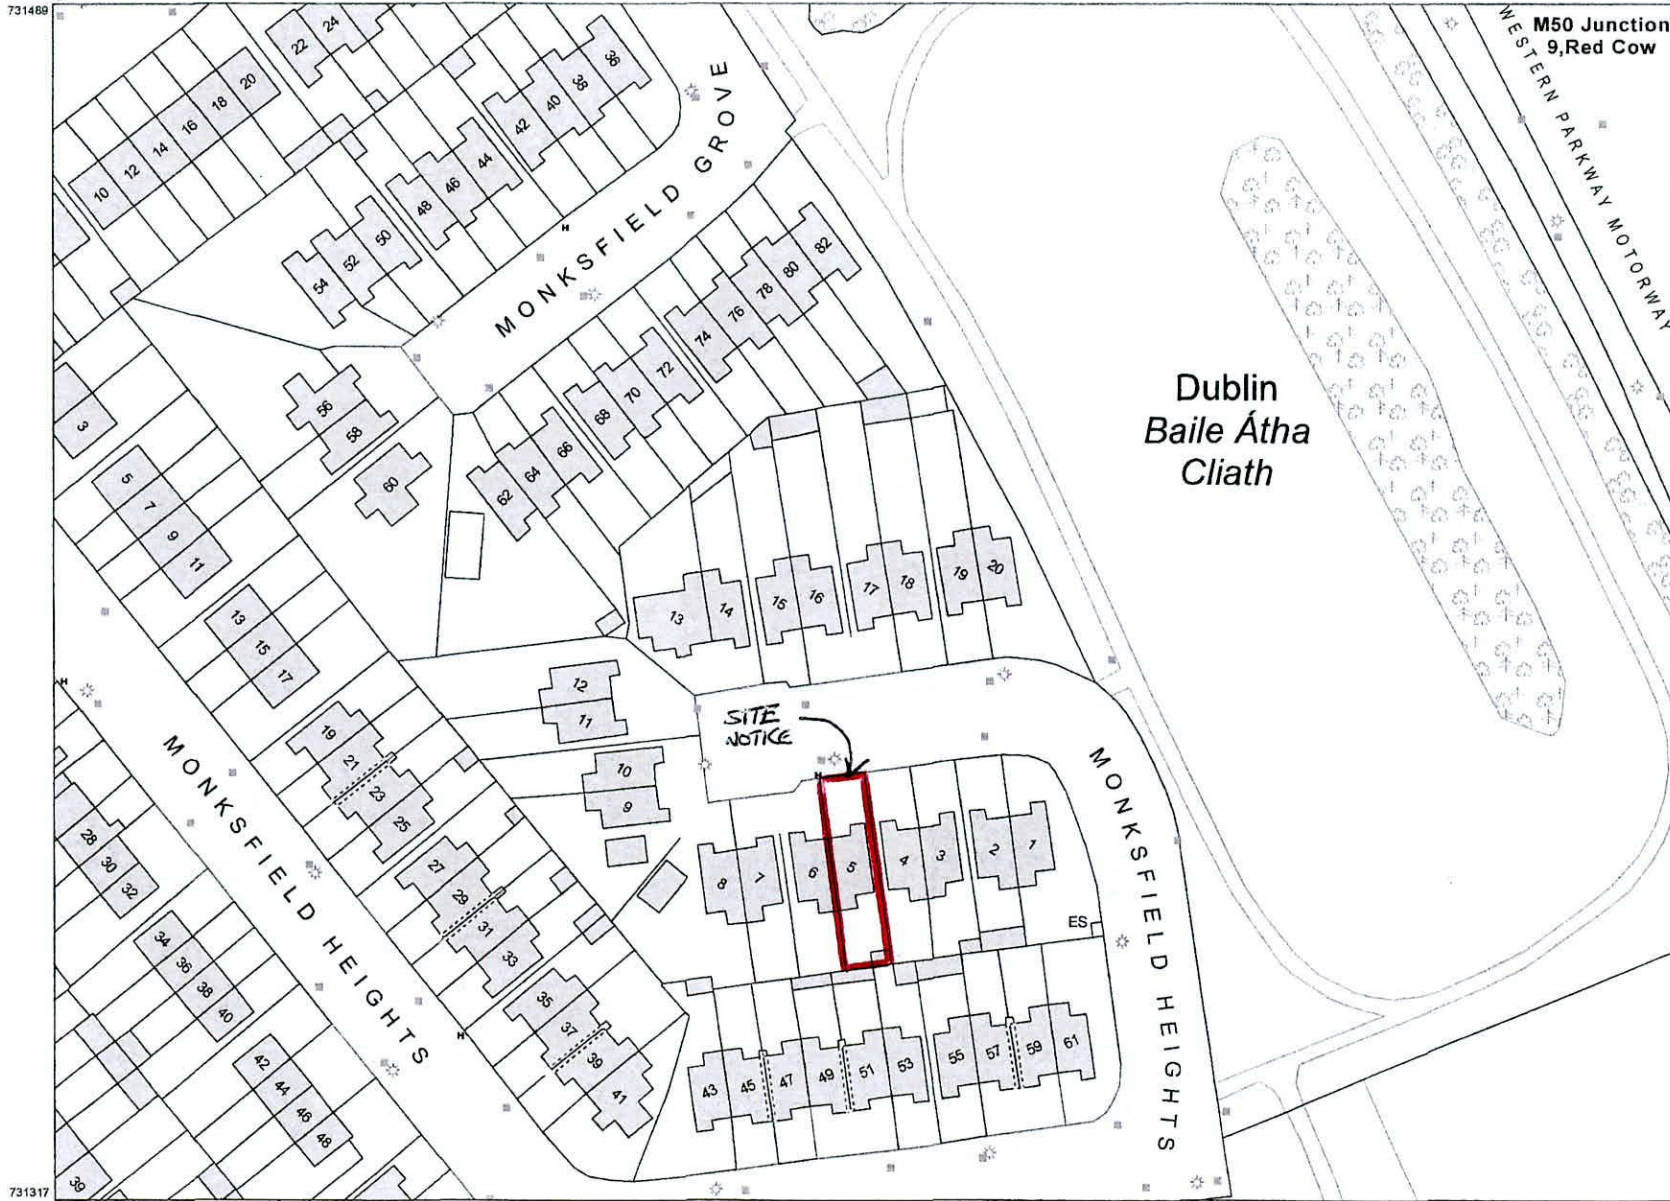

Planning Pack Map

731489
708249
731317
708249

731489
708249
731317
708249

CENTRE COORDINATES:
ITM 708366,731403

PUBLISHED: 25/01/2020
ORDER NO.: 50104282_2

MAP SERIES: 1:1,000
MAP SHEETS: 3327-01, 3327-06

COMPILED AND PUBLISHED BY:
Ordnance Survey Ireland,
Phoenix Park,
Dublin 8,
Ireland.

The representation on this map
of a road, track or footpath
is not evidence of the existence
of a right of way.

Ordnance Survey maps
never show legal property
boundaries, nor do they
show ownership of
physical features.

© Suirbhéireacht Ordanáis Éireann,
2020
© Ordnance Survey Ireland, 2020
www.osi.ie/copyright

OUTPUT SCALE: 1:1,000

CAPTURE RESOLUTION:
The map objects are only accurate to the
resolution at which they were captured.
Output scale is not indicative of data capture scale.
Further information is available at:
<http://www.osi.ie>; search 'Capture Resolution'