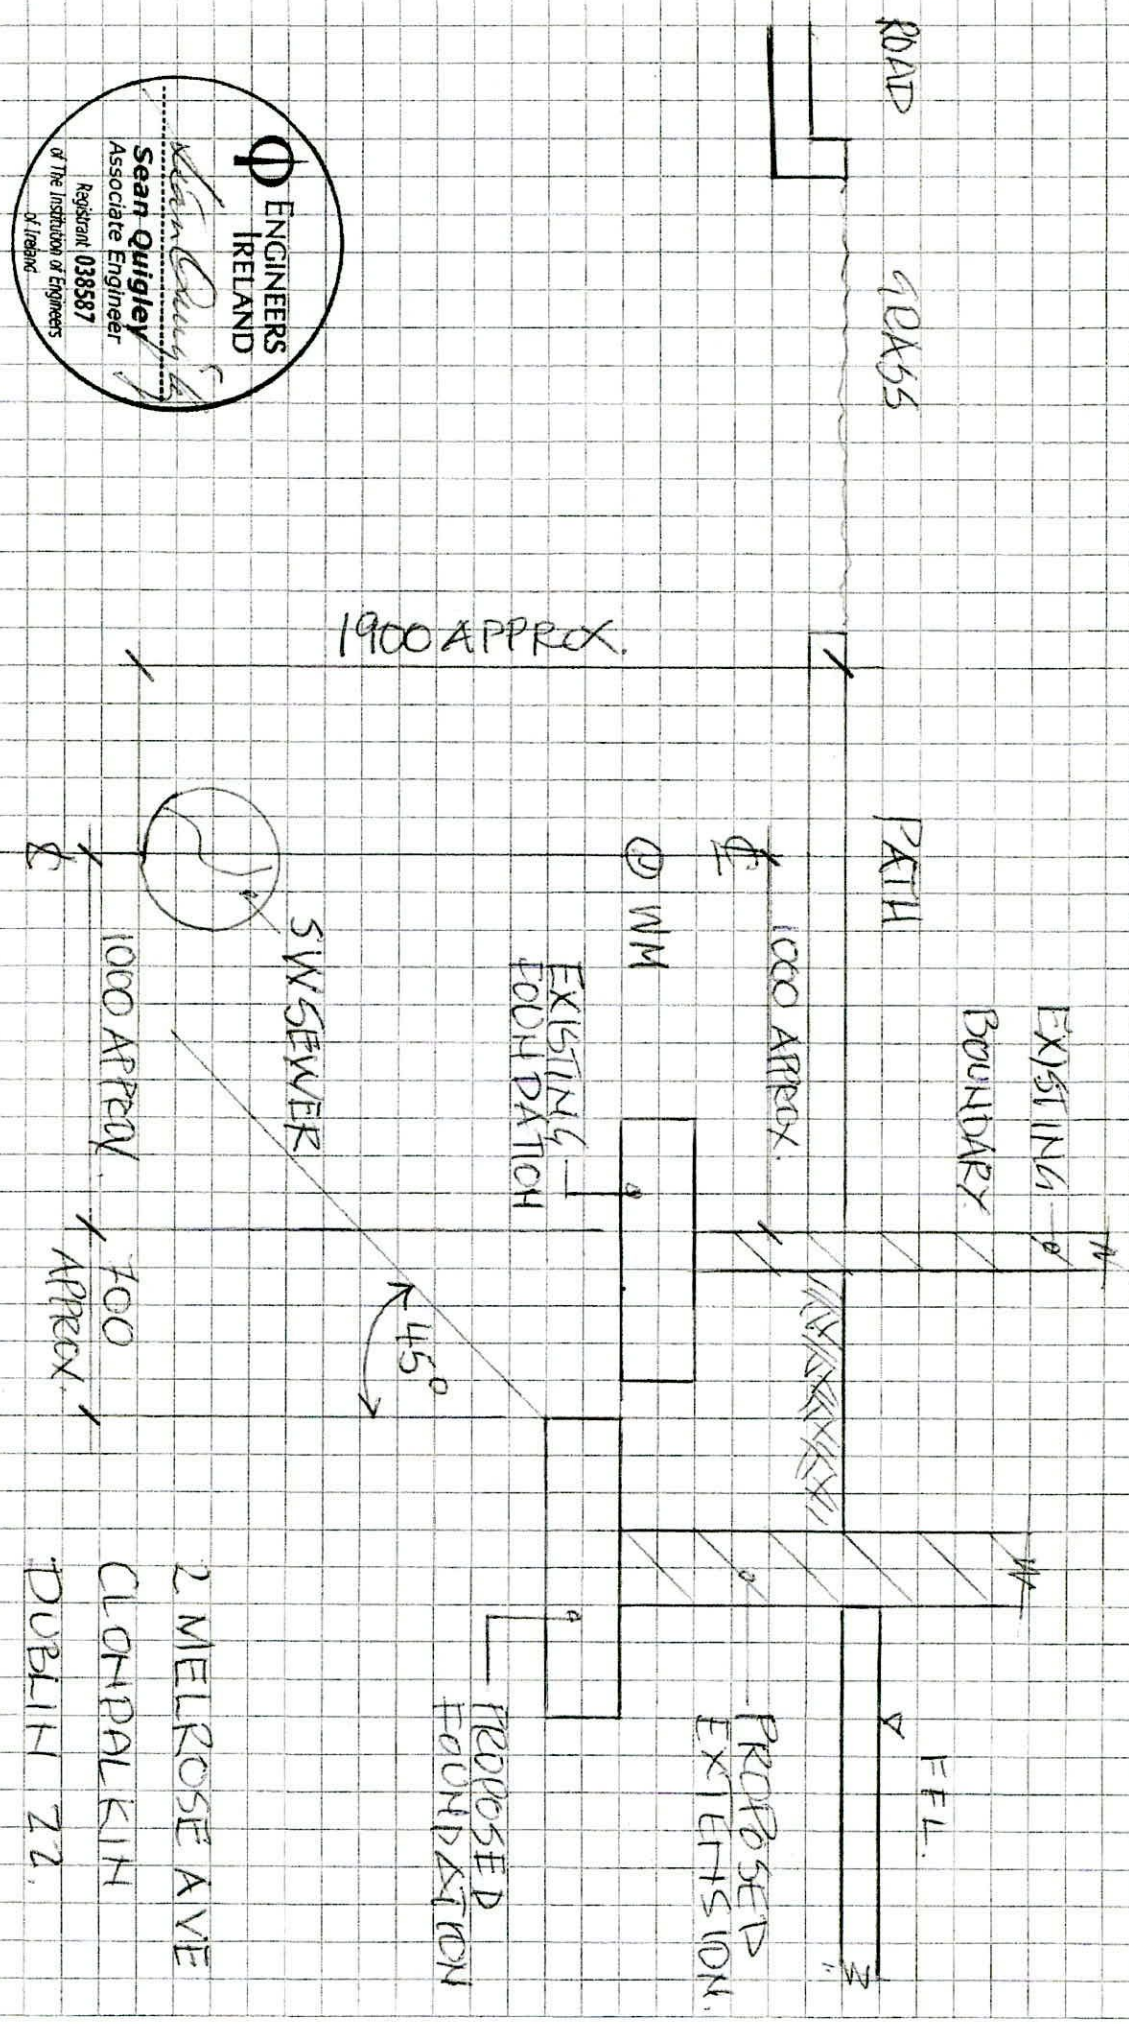

SECTION THRO BOUNDARY / SEWER

2 MELROSE AVE
 CLONDALKIN
 DUBLIN 22,
 16 SEPT. 2022