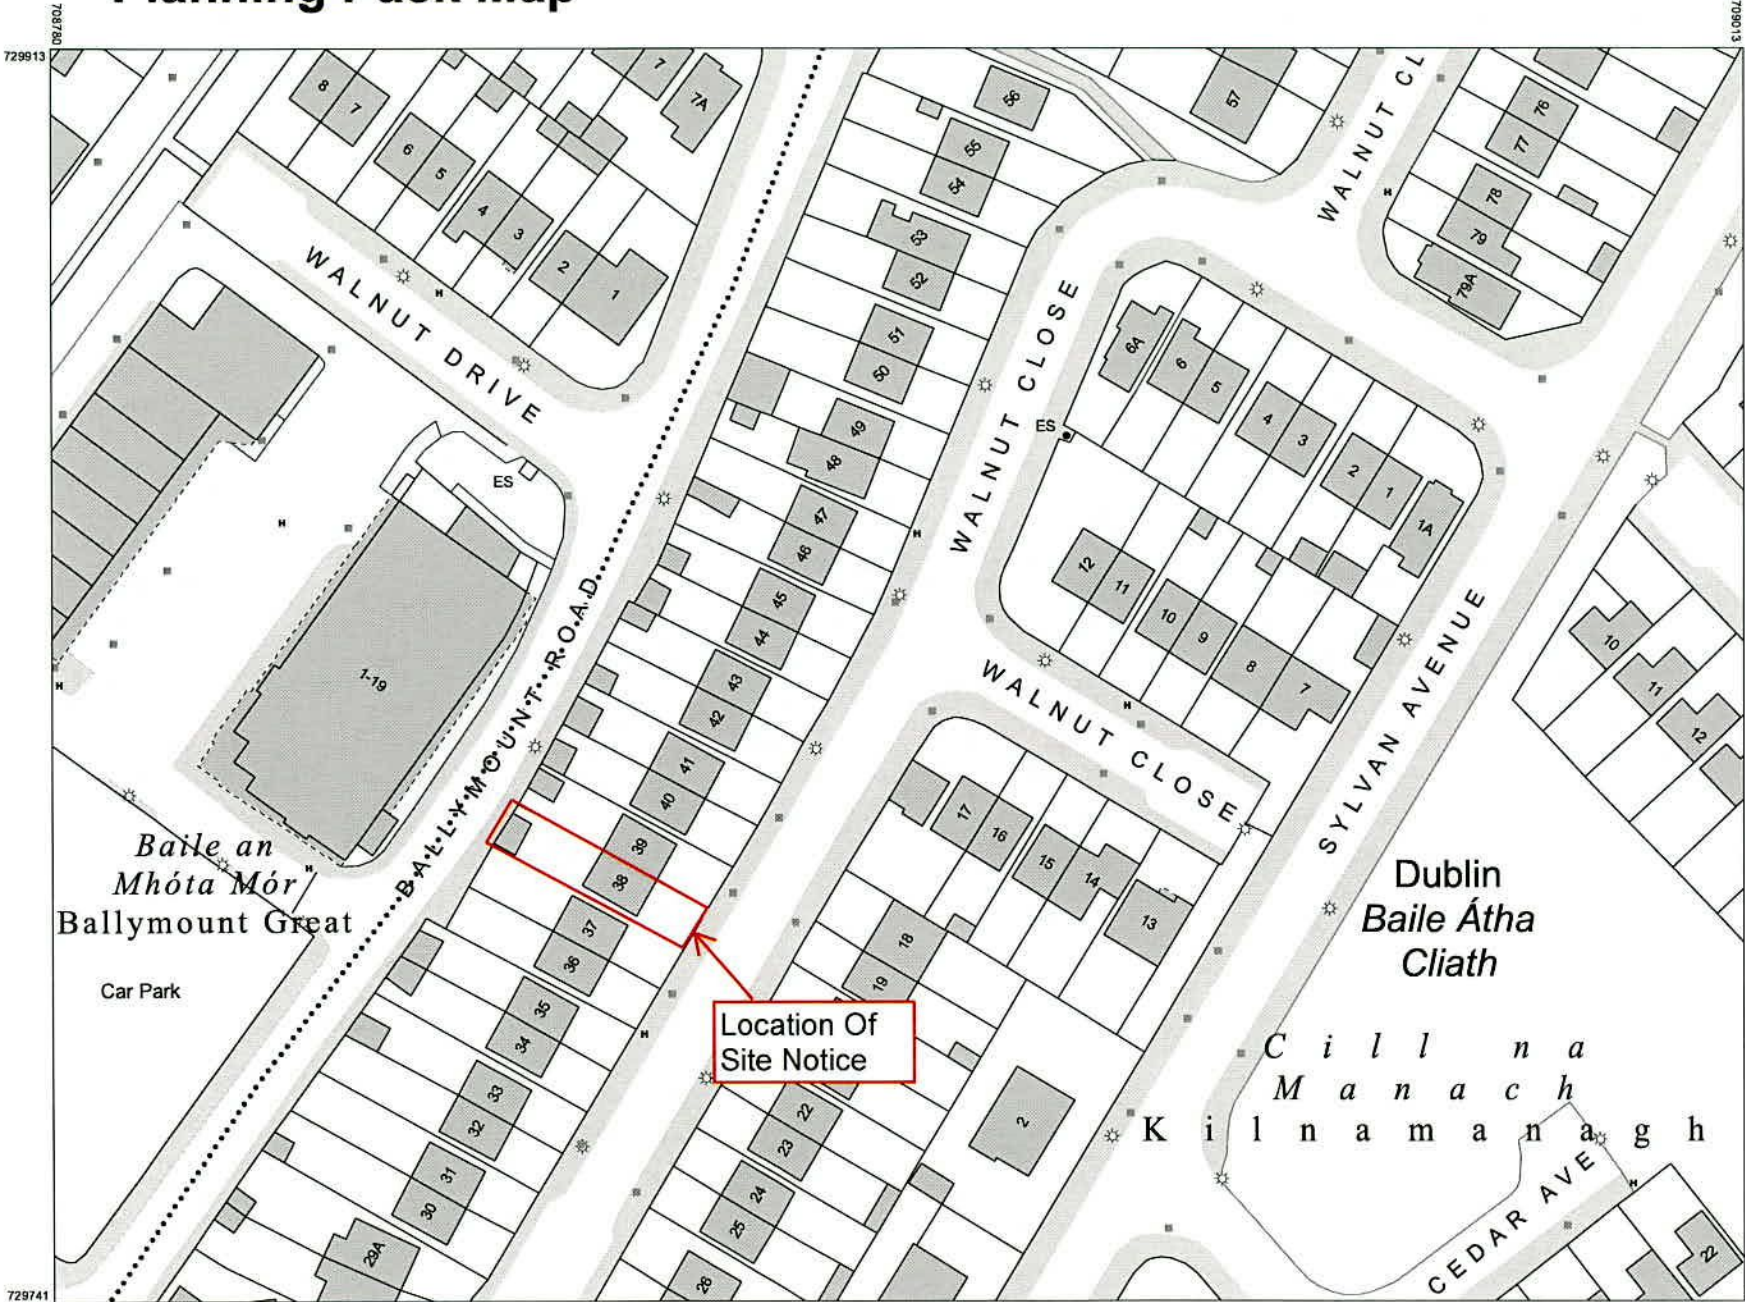

Planning Pack Map

CENTRE COORDINATES:
ITM 708897,729827

PUBLISHED: 06/09/2022 **ORDER NO.:** 50289786_1

MAP SERIES: 1:1,000 **MAP SHEETS:** 3327-17

DraftCAD
Planning & Design
32 Glen Easton Way
Leixlip Co. Kildare

The representation on this map
of a road, track or footpath
is not evidence of the existence
of a right of way.

Ordnance Survey maps
never show legal property
boundaries, nor do they
show ownership of
physical features.

© Suirbhéireacht Ordanáis Éireann,
2022
© Ordnance Survey Ireland, 2022
www.osi.ie/copyright

LEGEND:
<http://www.osi.ie>;
search 'Large Scale Legend'

OUTPUT SCALE: 1:1,000

CAPTURE RESOLUTION:
The map objects are only accurate to the
resolution at which they were captured.
Output scale is not indicative of data capture scale.
Further information is available at:
<http://www.osi.ie>; search 'Capture Resolution'