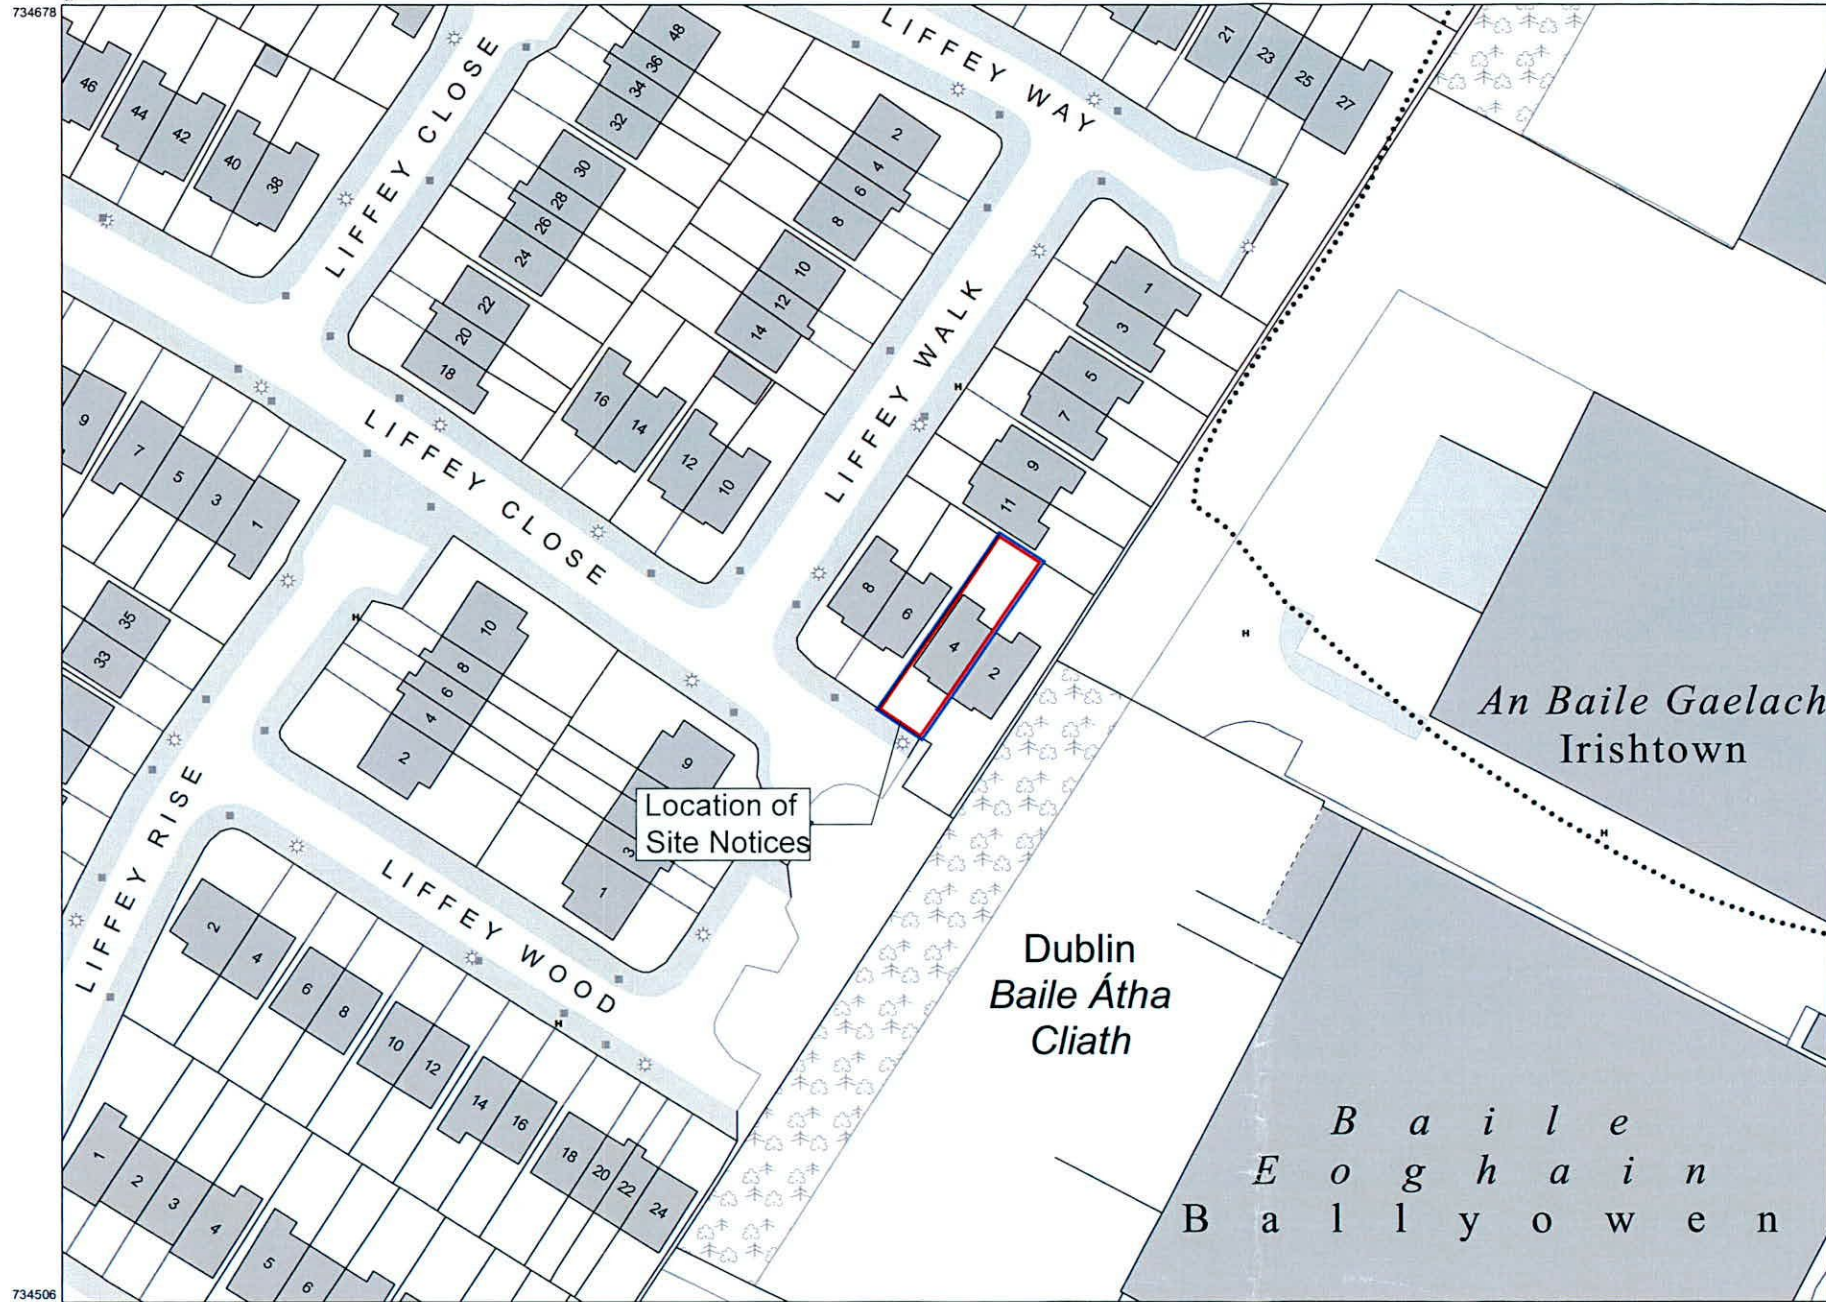

The representation on this map of a road, track or footpath is not evidence of the existence of a right of way.

Ordnance Survey maps never show legal property boundaries, nor do they show ownership of physical features.

© Suirbhéireacht Ordnáis Éireann, 2022
© Ordnance Survey Ireland, 2022
www.osi.ie/copyright

LEGEND:
<http://www.osi.ie>;
search 'Large Scale Legend'

Location of Site Notices

OUTPUT SCALE: 1:1,000

CAPTURE RESOLUTION:
The map objects are only accurate to the resolution at which they were captured. Output scale is not indicative of data capture scale. Further information is available at: <http://www.osi.ie>; search 'Capture Resolution'

Site Location Plan

Extent of Ownership:

Site Boundary:

PLANNING

<small>NOTE:</small> Do not scale from this drawing. Written dimensions only to be used. Check all dimensions on site before work commences. Levels shown are for information purposes only and do not relate to O.S. Datum. For actual O.S. Datum Floor Levels refer to Site Plan.			<small>THIS DRAWING IS COPYRIGHT ©</small> CLIENT: ASIF SYED DRAWING TITLE: SITE LOCATION MAP DRAWN: MF DATE: AUG 2022		STATUS: PLANNING PROJECT TITLE: PLANNING PERMISSION & RETENTION 4 LIFFEY COSE, LIFFEY VALLEY CLOSE, LUCAN DRAWING NUMBER: 22031-PL-1.01 SCALE: 1:1000
			DATE: AUG 2022 SCALE: 1:1000		