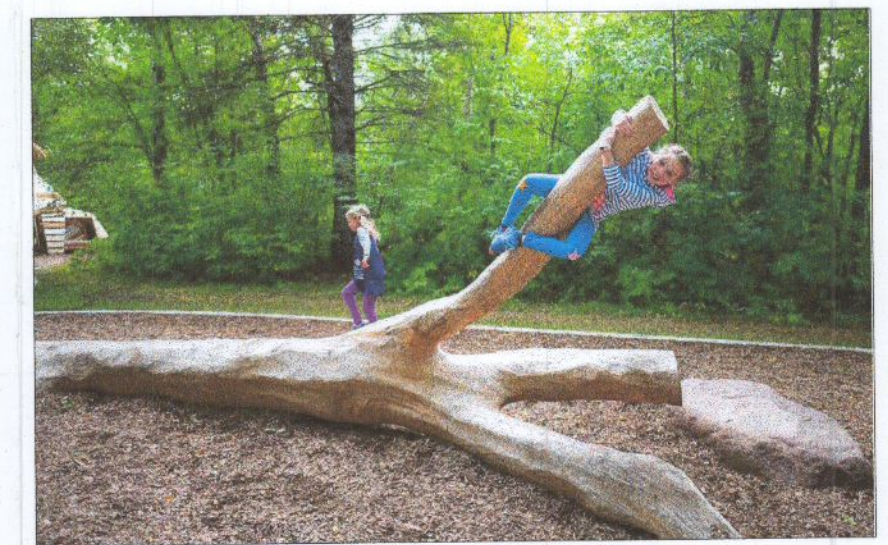

6 Sit Up

- 1 Agito Rax agility unit
- 2 Informal Kickabout, area 600m² (20x30m)
- 3 Tiger mulch surface to play area, 140m²
- 4 Informal play item, tree trunk
- 5 Informal play item, boulder
- 6 Outdoor gym equipment, Hags Sit Up
- 7 Outdoor gym equipment, Hags Leg press
- 8 Outdoor Table Tennis
- 9 Play area information board, with details of the age profile per play item and emergency contact details

2 Informal kickabout space

3 Tiger mulch to base of outdoor gym and formal playground equipment

4 4m long seasoned hardwood logs with all branches removed

5 Large boulders to be placed flat-side up to enable play