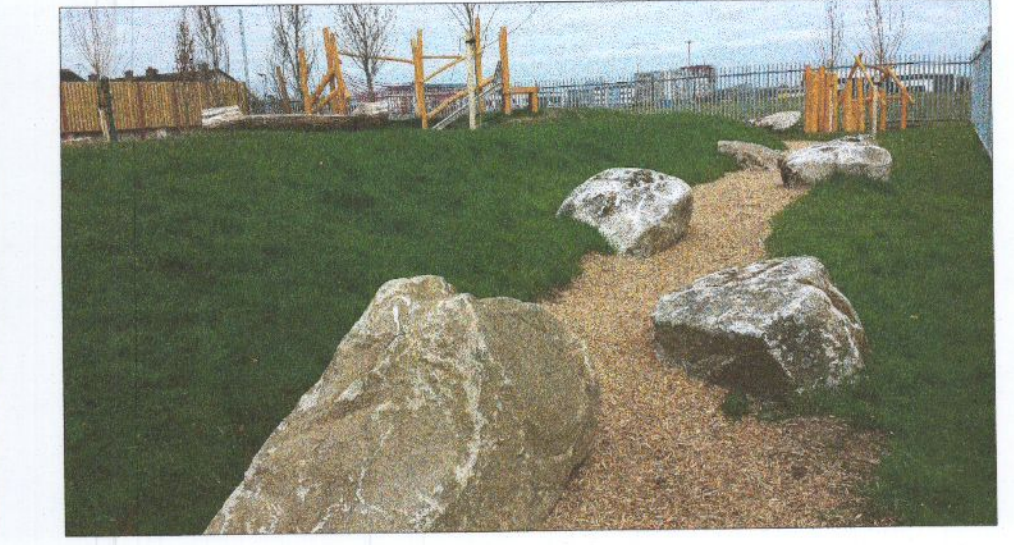

6 Sit Up

- 1 Agito Rax agility unit
- 2 Informal Kickabout, area 600m² (20x30m)
- 3 Tiger mulch surface to play area, 140m²
- 4 Informal play item, tree trunk
- 5 Informal play item, boulder
- 6 Outdoor gym equipment, Hags Sit Up
- 7 Outdoor gym equipment, Hags Leg press
- 8 Outdoor Table Tennis
- 9 Play area information board, with details of the age profile per play item and emergency contact details

2 Informal kickabout space

3 Tiger mulch to base of outdoor gym and formal playground equipment

4 4m long seasoned hardwood logs with all branches removed

5 Large boulders to be placed flat-side up to enable play