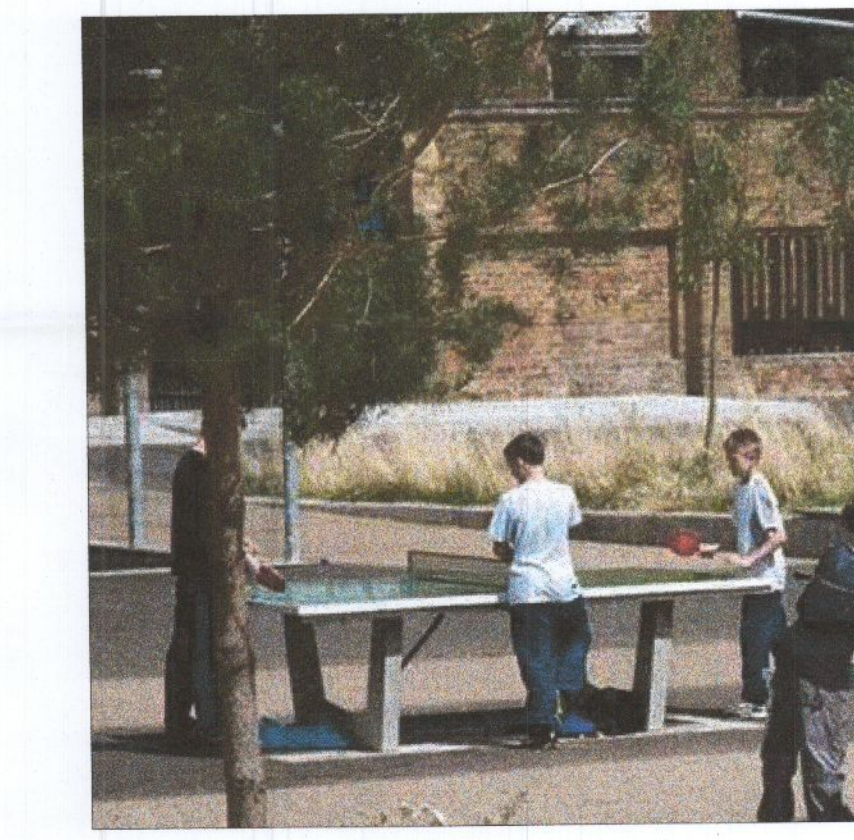

8 Table Tennis

Sit Up
8054997 Anthracite Grey - Cast In Place

Play Values

- Aerobic
- Fitness
- Multi-Generational

HAGS

- 1 Agito Rax agility unit
- 2 Informal Kickabout, area 600m² (20x30m)
- 3 Tiger mulch surface to play area, 140m²
- 4 Informal play item, tree trunk
- 5 Informal play item, boulder
- 6 Outdoor gym equipment, Hags Sit Up
- 7 Outdoor gym equipment, Hags Leg press
- 8 Outdoor Table Tennis
- 9 Play area information board, with details of the age profile per play item and emergency contact details