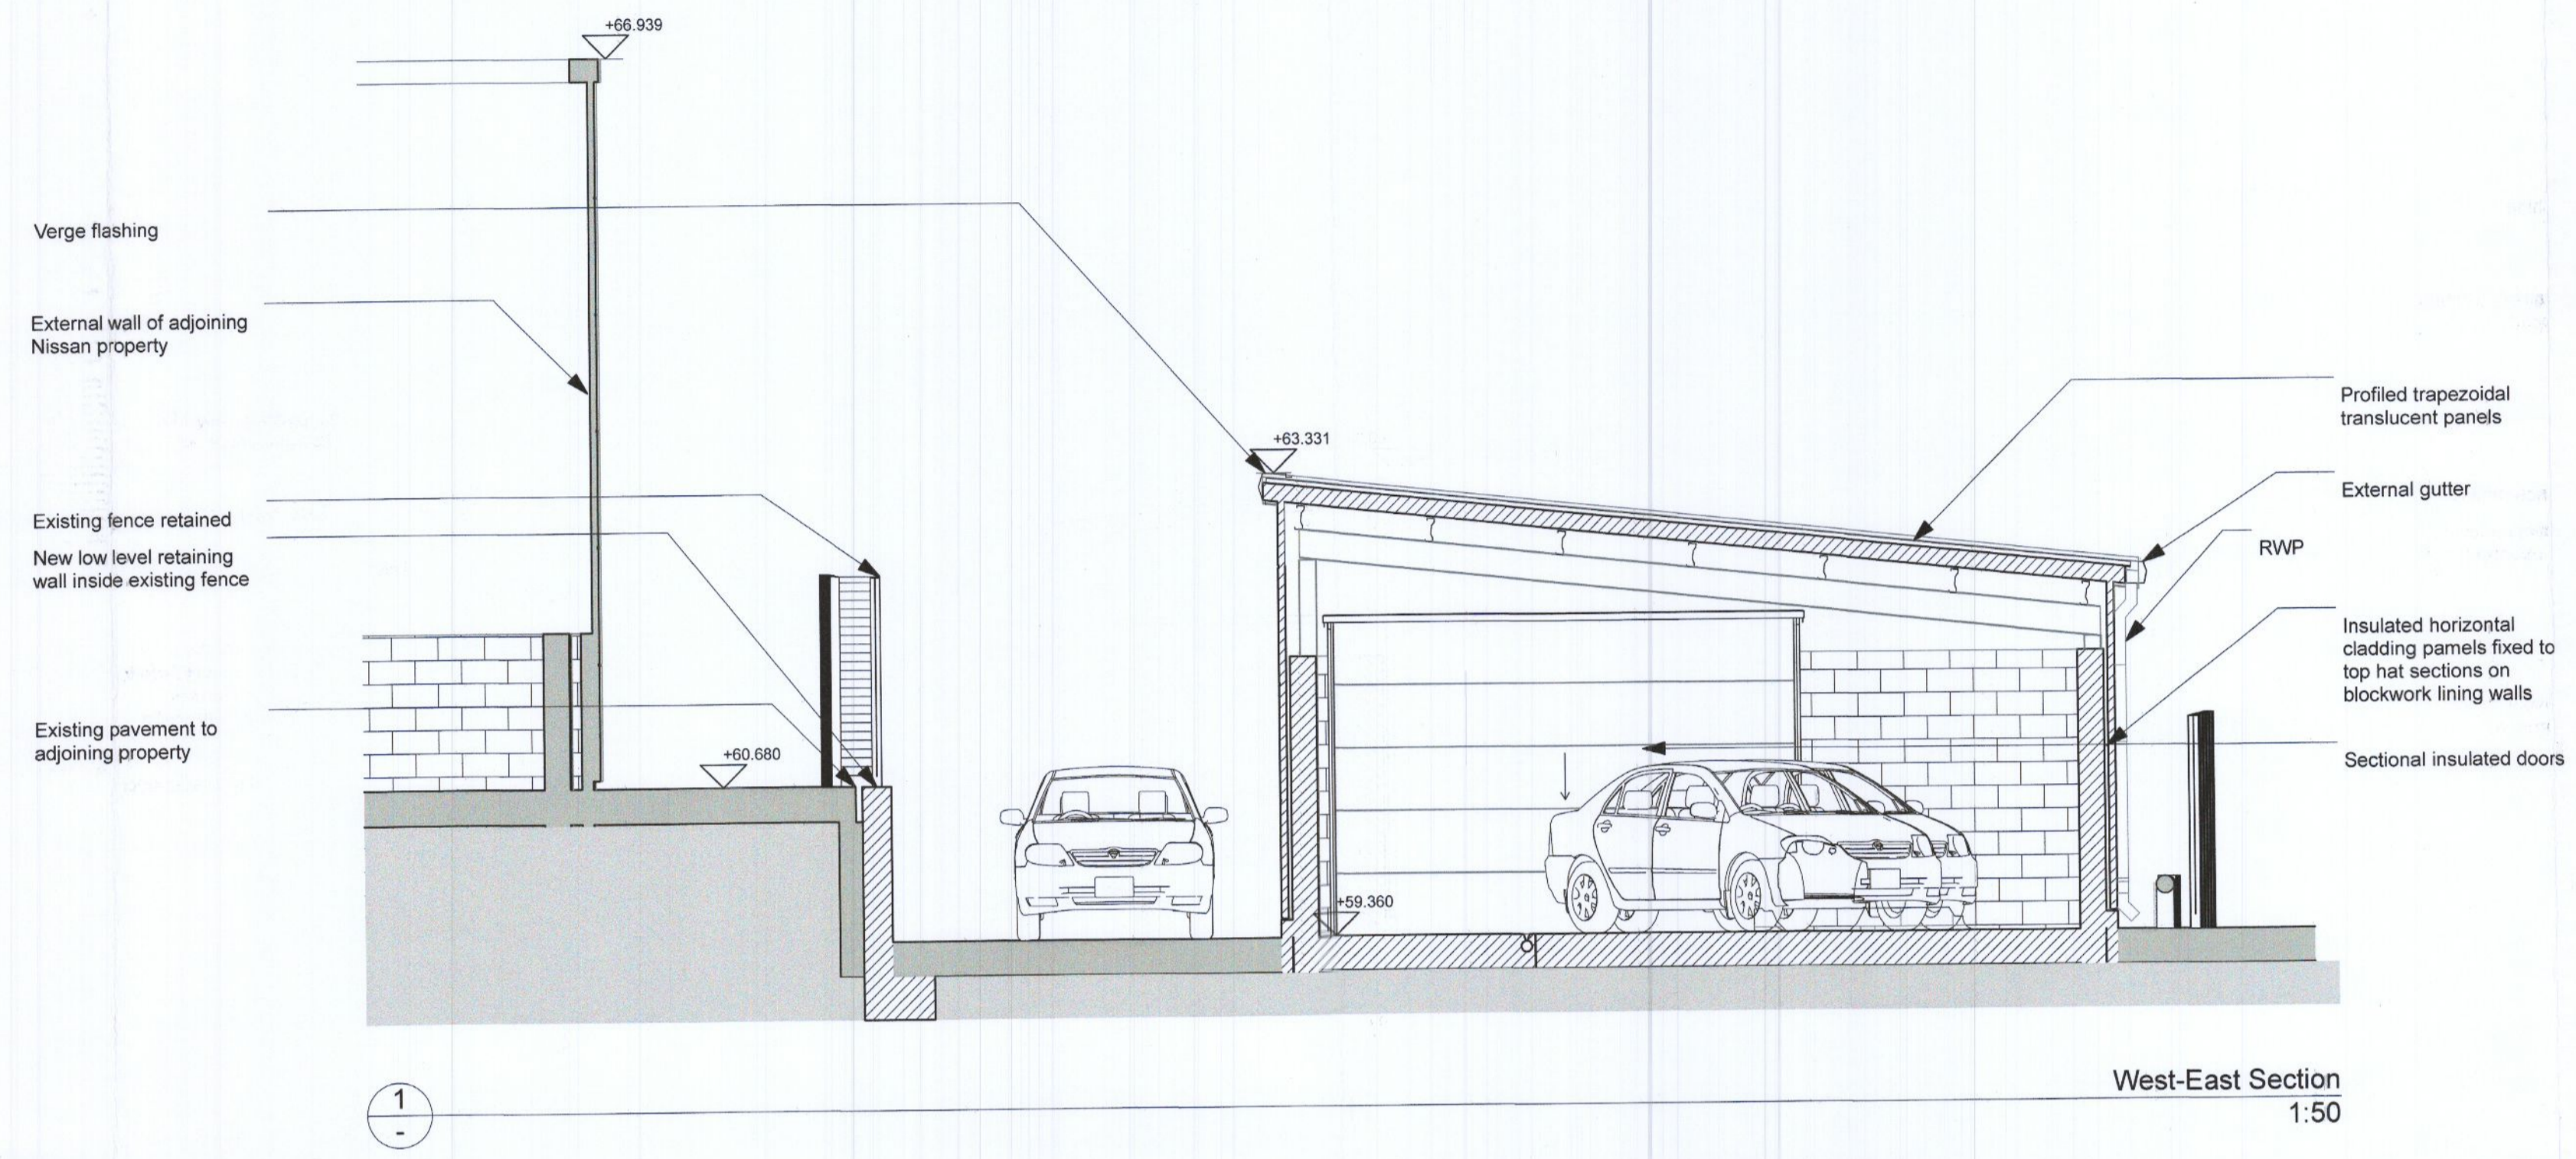

 New
 Existing

Purpose of Issue status Scales @ A1 1:50		Project No. 2209	Originator HODGINS ARCHITECTS Amalfi, Rocky Road Wicklow Town, Co. Wicklow A67 F44G hodginsarchitects@gmail.com	Project KIA LIFFEY VALLEY Showroom and Valeting Buildings Valley Motor Mall, Dublin 22	Client GABRIEL KEANE MOTORS	Layout Title Proposed Sections	Drawing Number 2209 -HA- A.7
RevID Description Date							