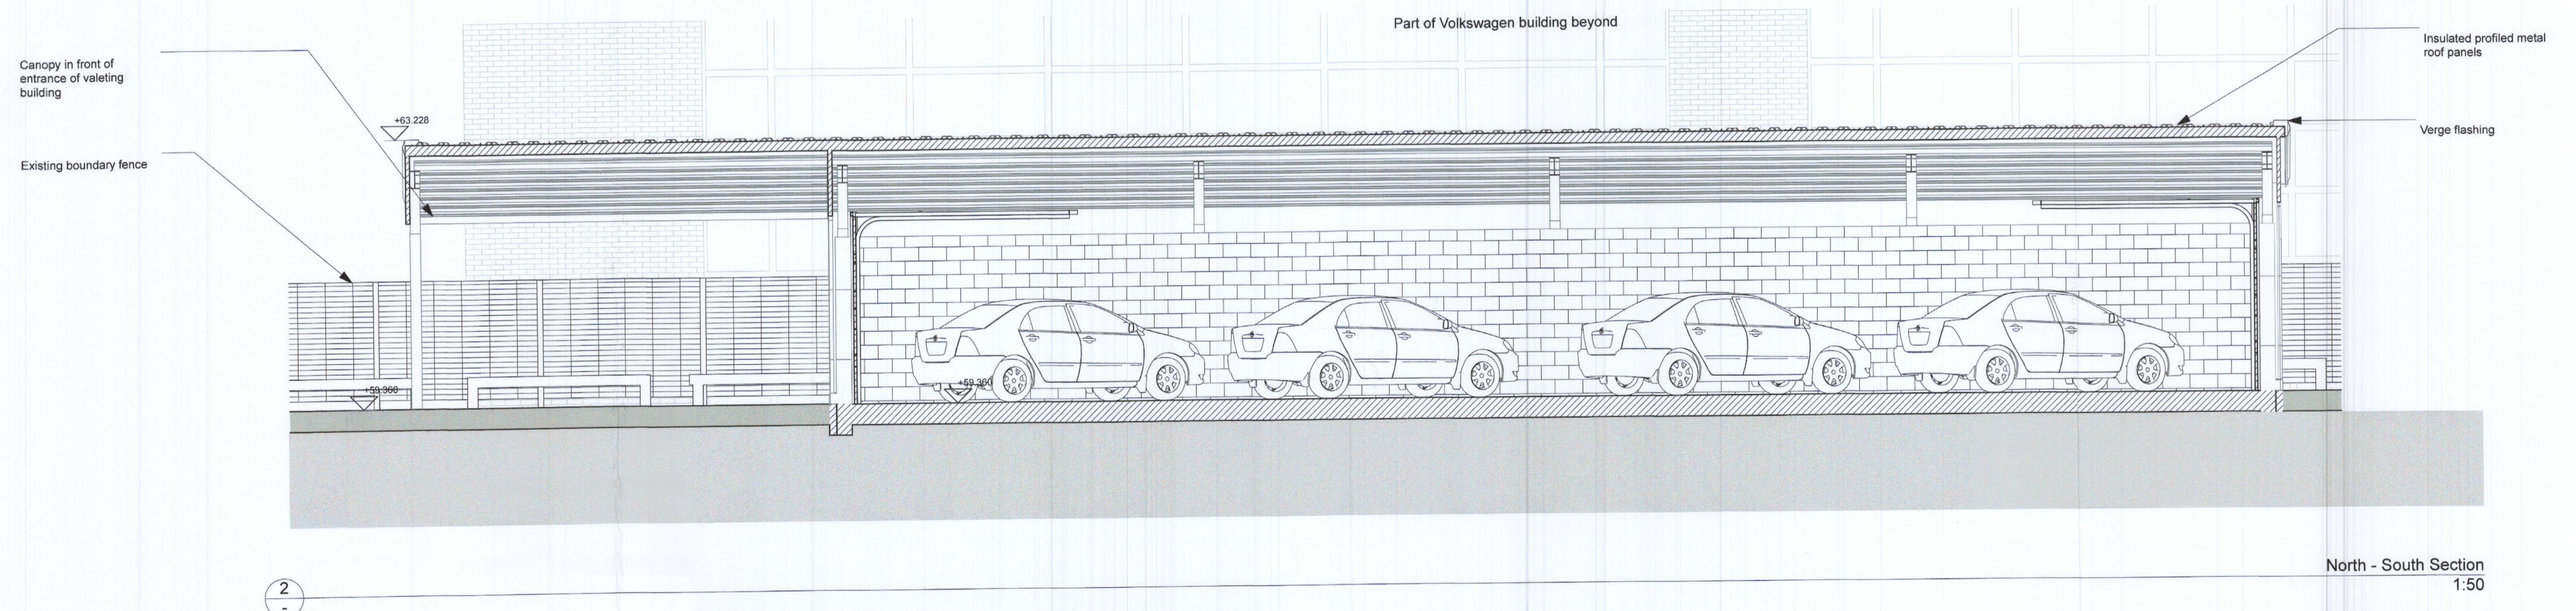

 New
 Existing

Purpose of Issue status Scales @ A1 1:50		Project No. 2209	Originator HODGINS ARCHITECTS Amalfi, Rocky Road Wicklow Town, Co. Wicklow A67 F44G hodginsarchitects@gmail.com	Project KIA LIFFEY VALLEY Showroom and Valeting Buildings Valley Motor Mall, Dublin 22	Client GABRIEL KEANE MOTORS	Layout Title Proposed Sections	Drawing Number 2209 -HA- A.7
RevID Description Date							