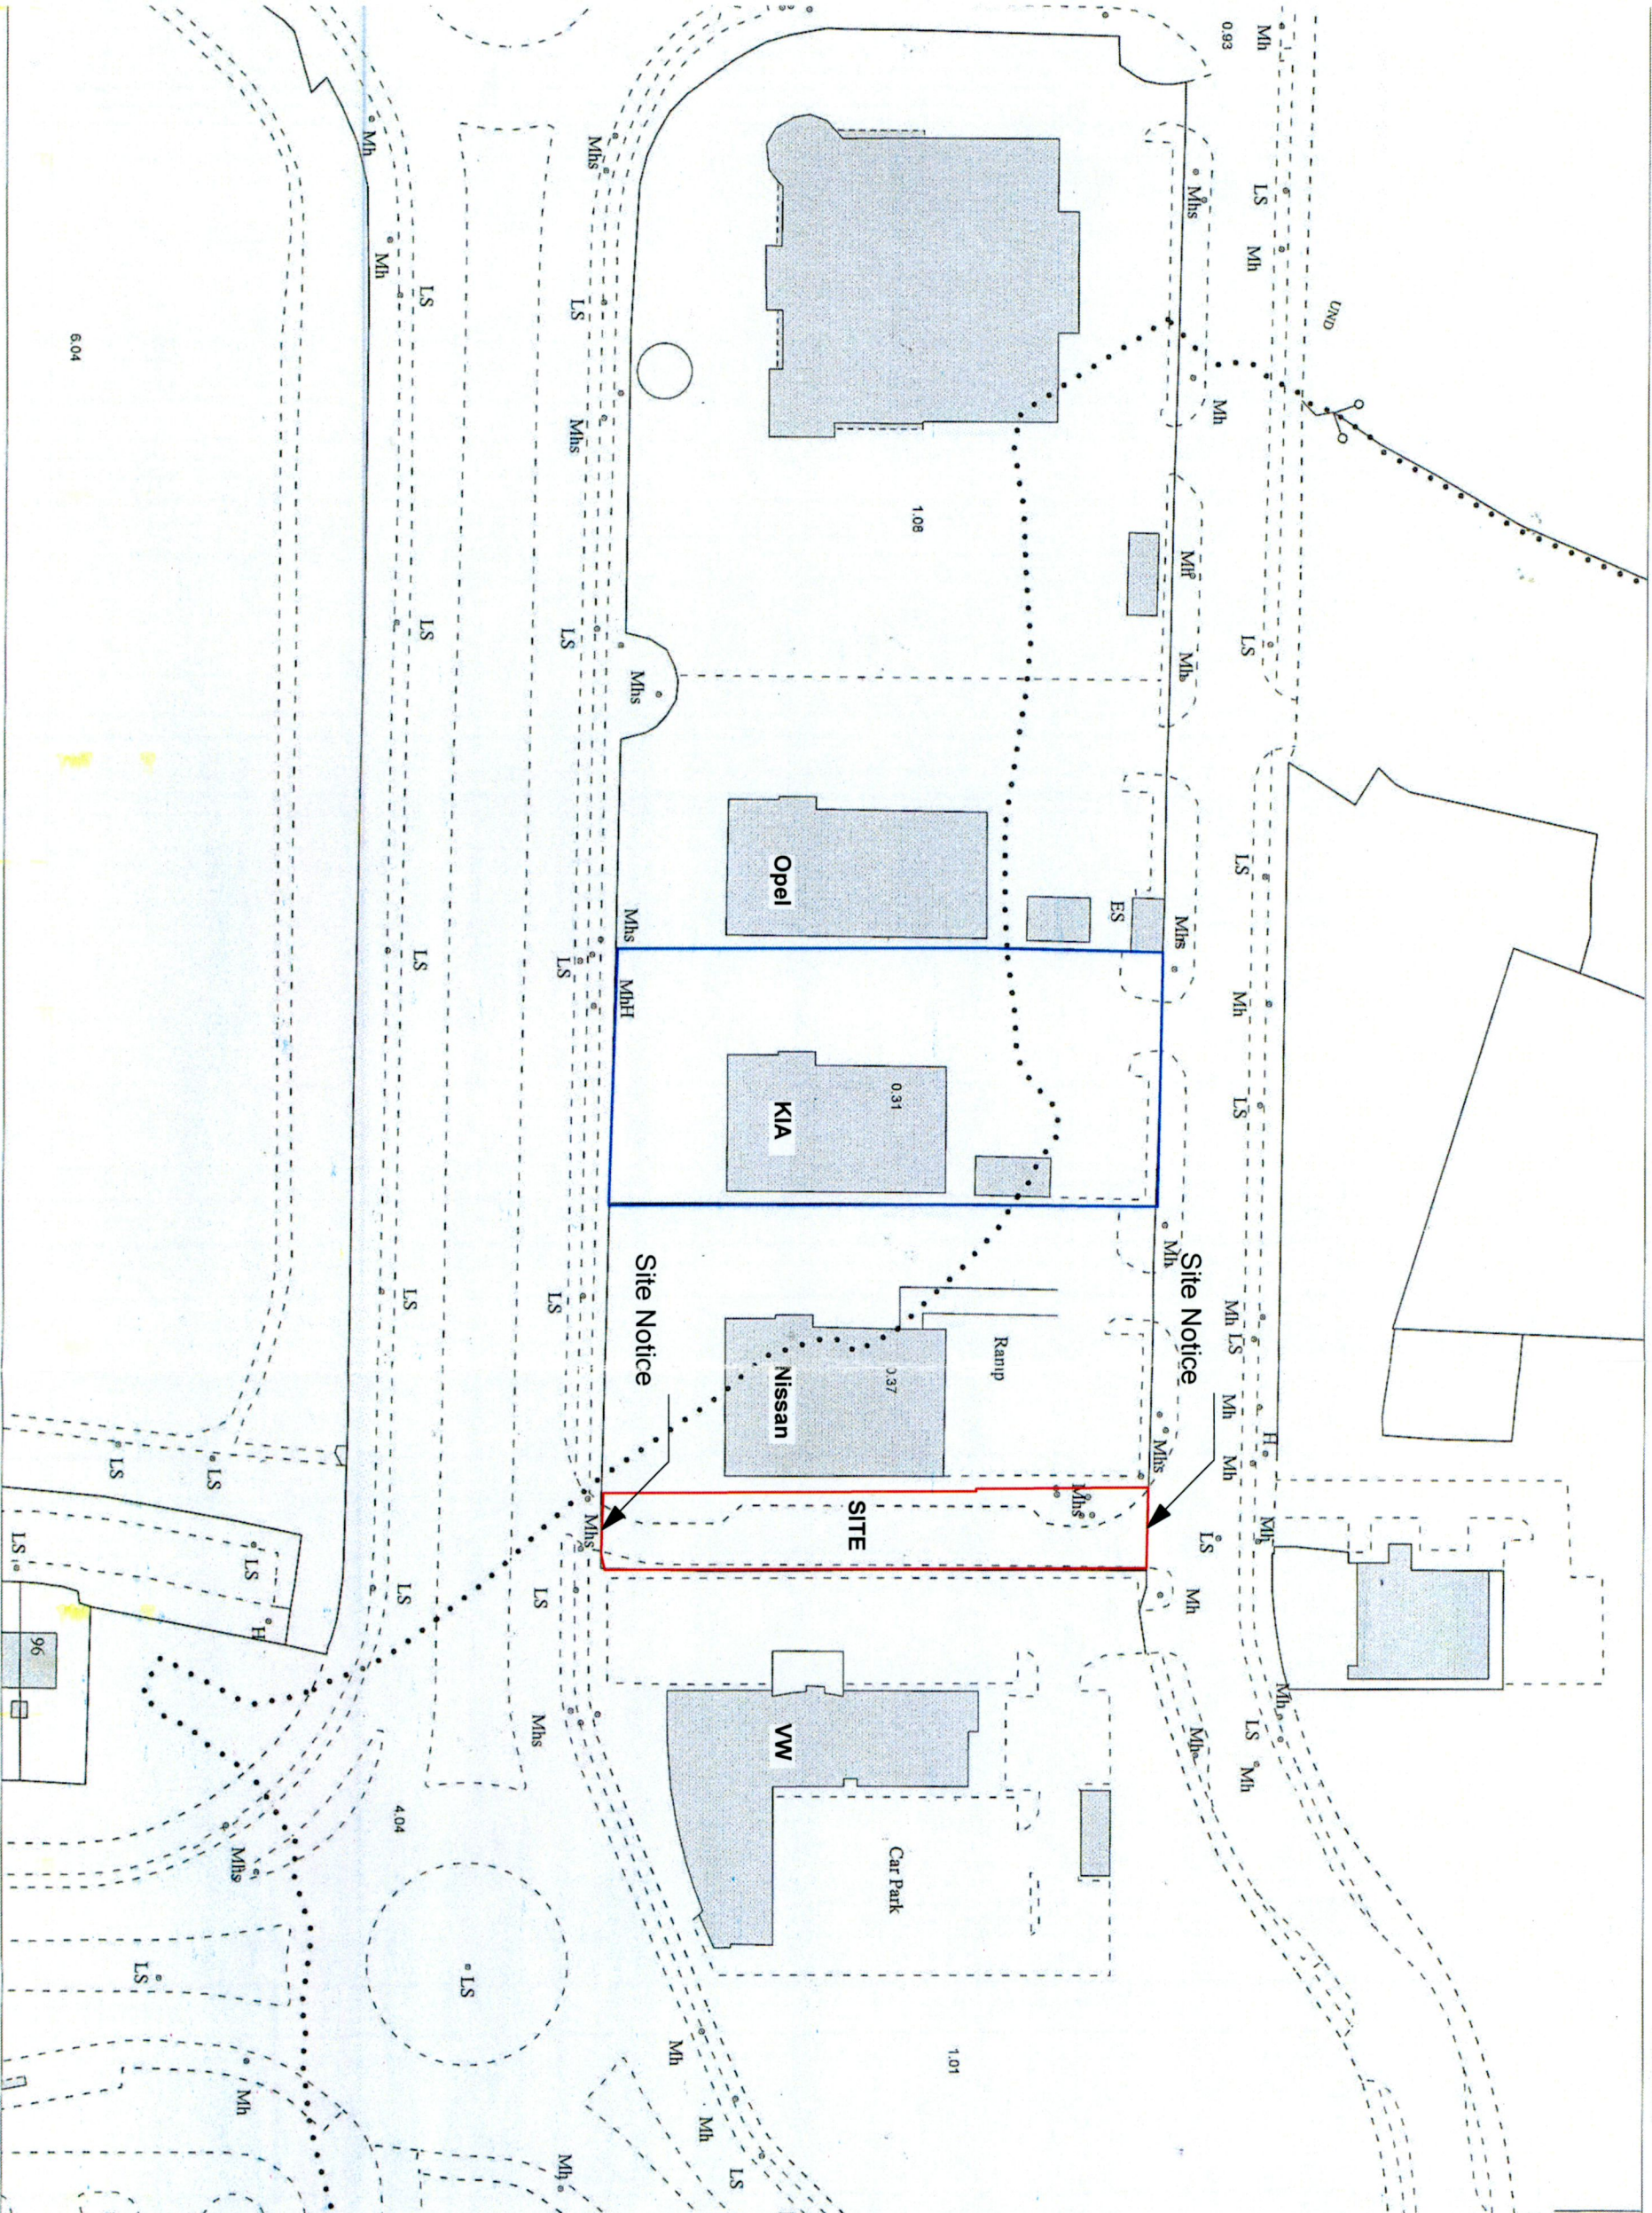

# Urban/Rural PLACE Map

ITM CENTRE PT. COORDS  
 706666, 734955

**DESCRIPTION**

**MAP SHEETS**

- 1:2500  
3195-D
- 1:1000  
3261-04

Printed and Compiled by  
 Snap Print,  
 Tallaght Retail Park, Belgard Road,  
 Tallaght, Dublin 24

© Suirbhíreacht Ordanáis Éireann, 2015  
 © Ordnance Survey Ireland, 2015

Scale:- 1:1,000  
 Scála:- 1:1,000

Plot Ref. No. 25228067\_1\_5  
 Plot Date 06-MAY-2015

234606

306904