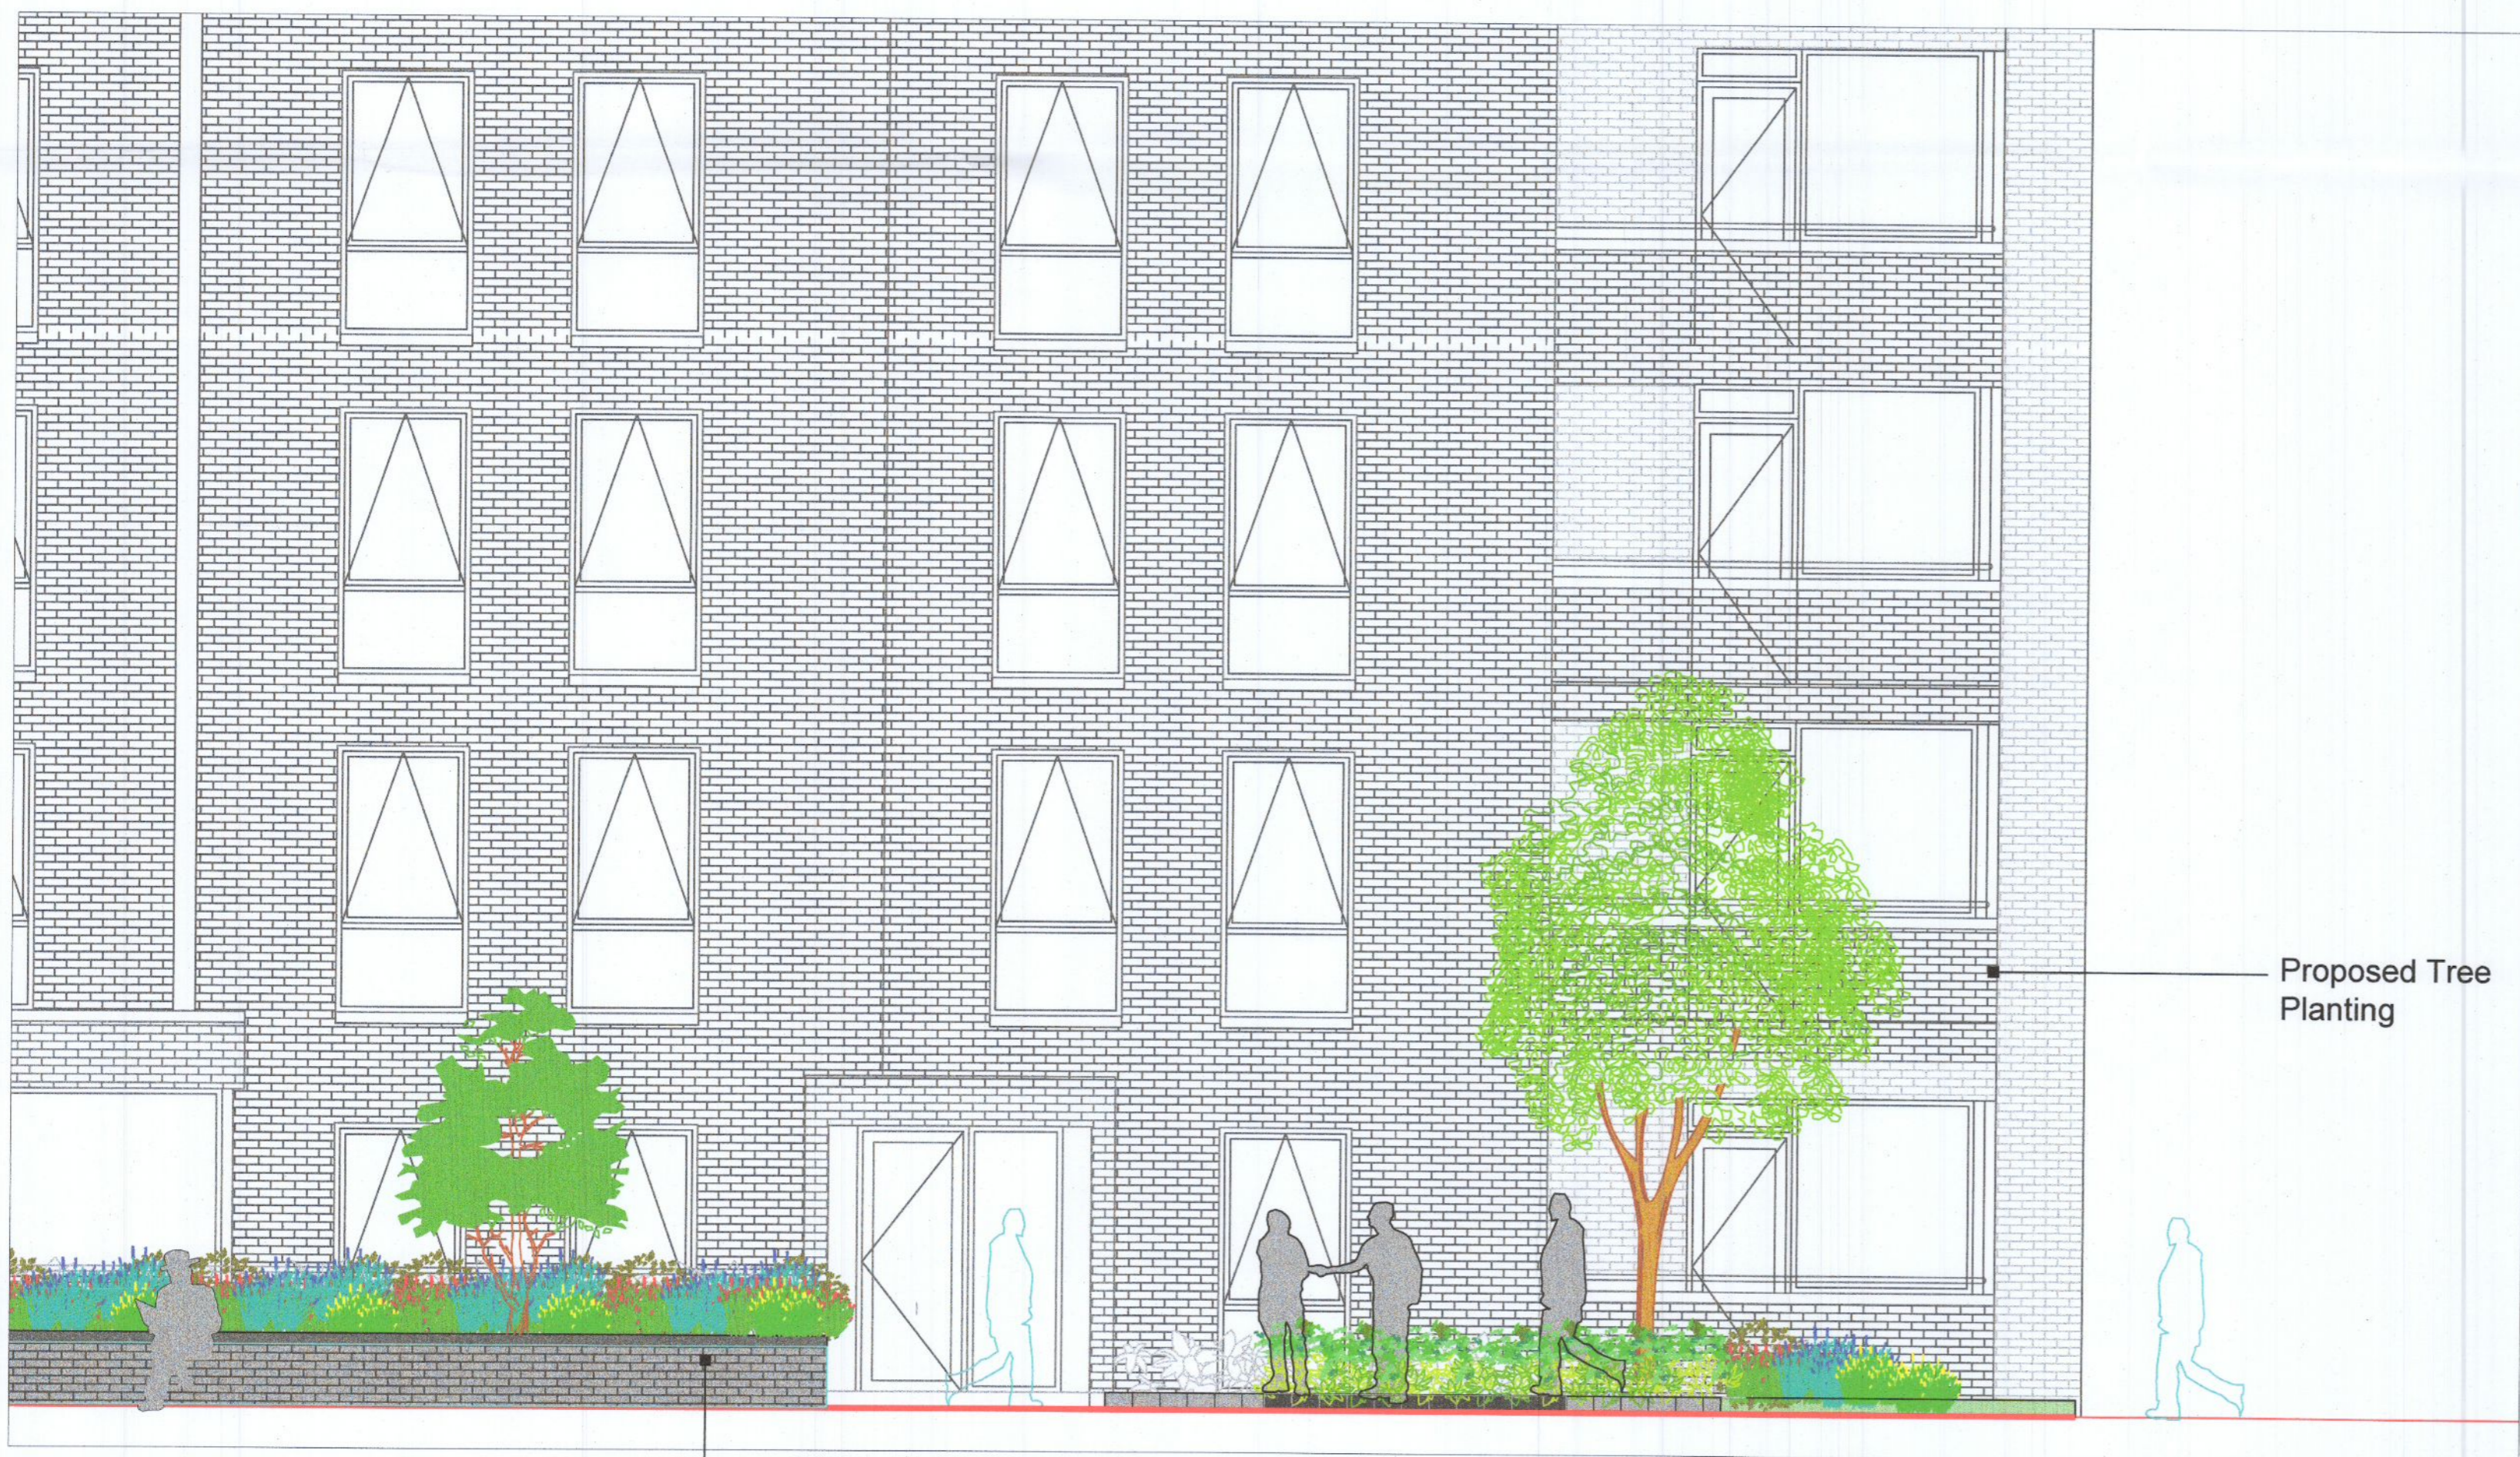

Northern Elevation Scale 1:100

Main Entrance to Apartments Northern Elevation Scale 1:50

Proposed Raised Planter with Pollinator friendly planting

Proposed Tree Planting

Landscape Plan Scale NTS

REVISIONS:				Project Title:	Dwg. No.:
REV	Drawn By	Date	Description	Proposed Mix Development at The Finches Development Co. Dublin.	03
C	JC	24/08/2022	Revised layout for submission		Scale: 1:250 @ A1
				Client: Old Nangor Road Ltd.	Date: 17.08.2022
				Drawing Title: North Elevation Landscape Treatment	Drawing By: JC
				Job No.: 1660	Checked By: RMD
				 Ronan MacDiarmada +Associates Ltd. Landscape Architects and Consultants. 5 Tootenhill, Rathcoole, Co. Dublin tel: +353 1 412 4476 mob: 086 26 25 438 fax: +353 1 401 3748 e-mail: ronan@rmda.ie	
				This drawing is copyright ©	