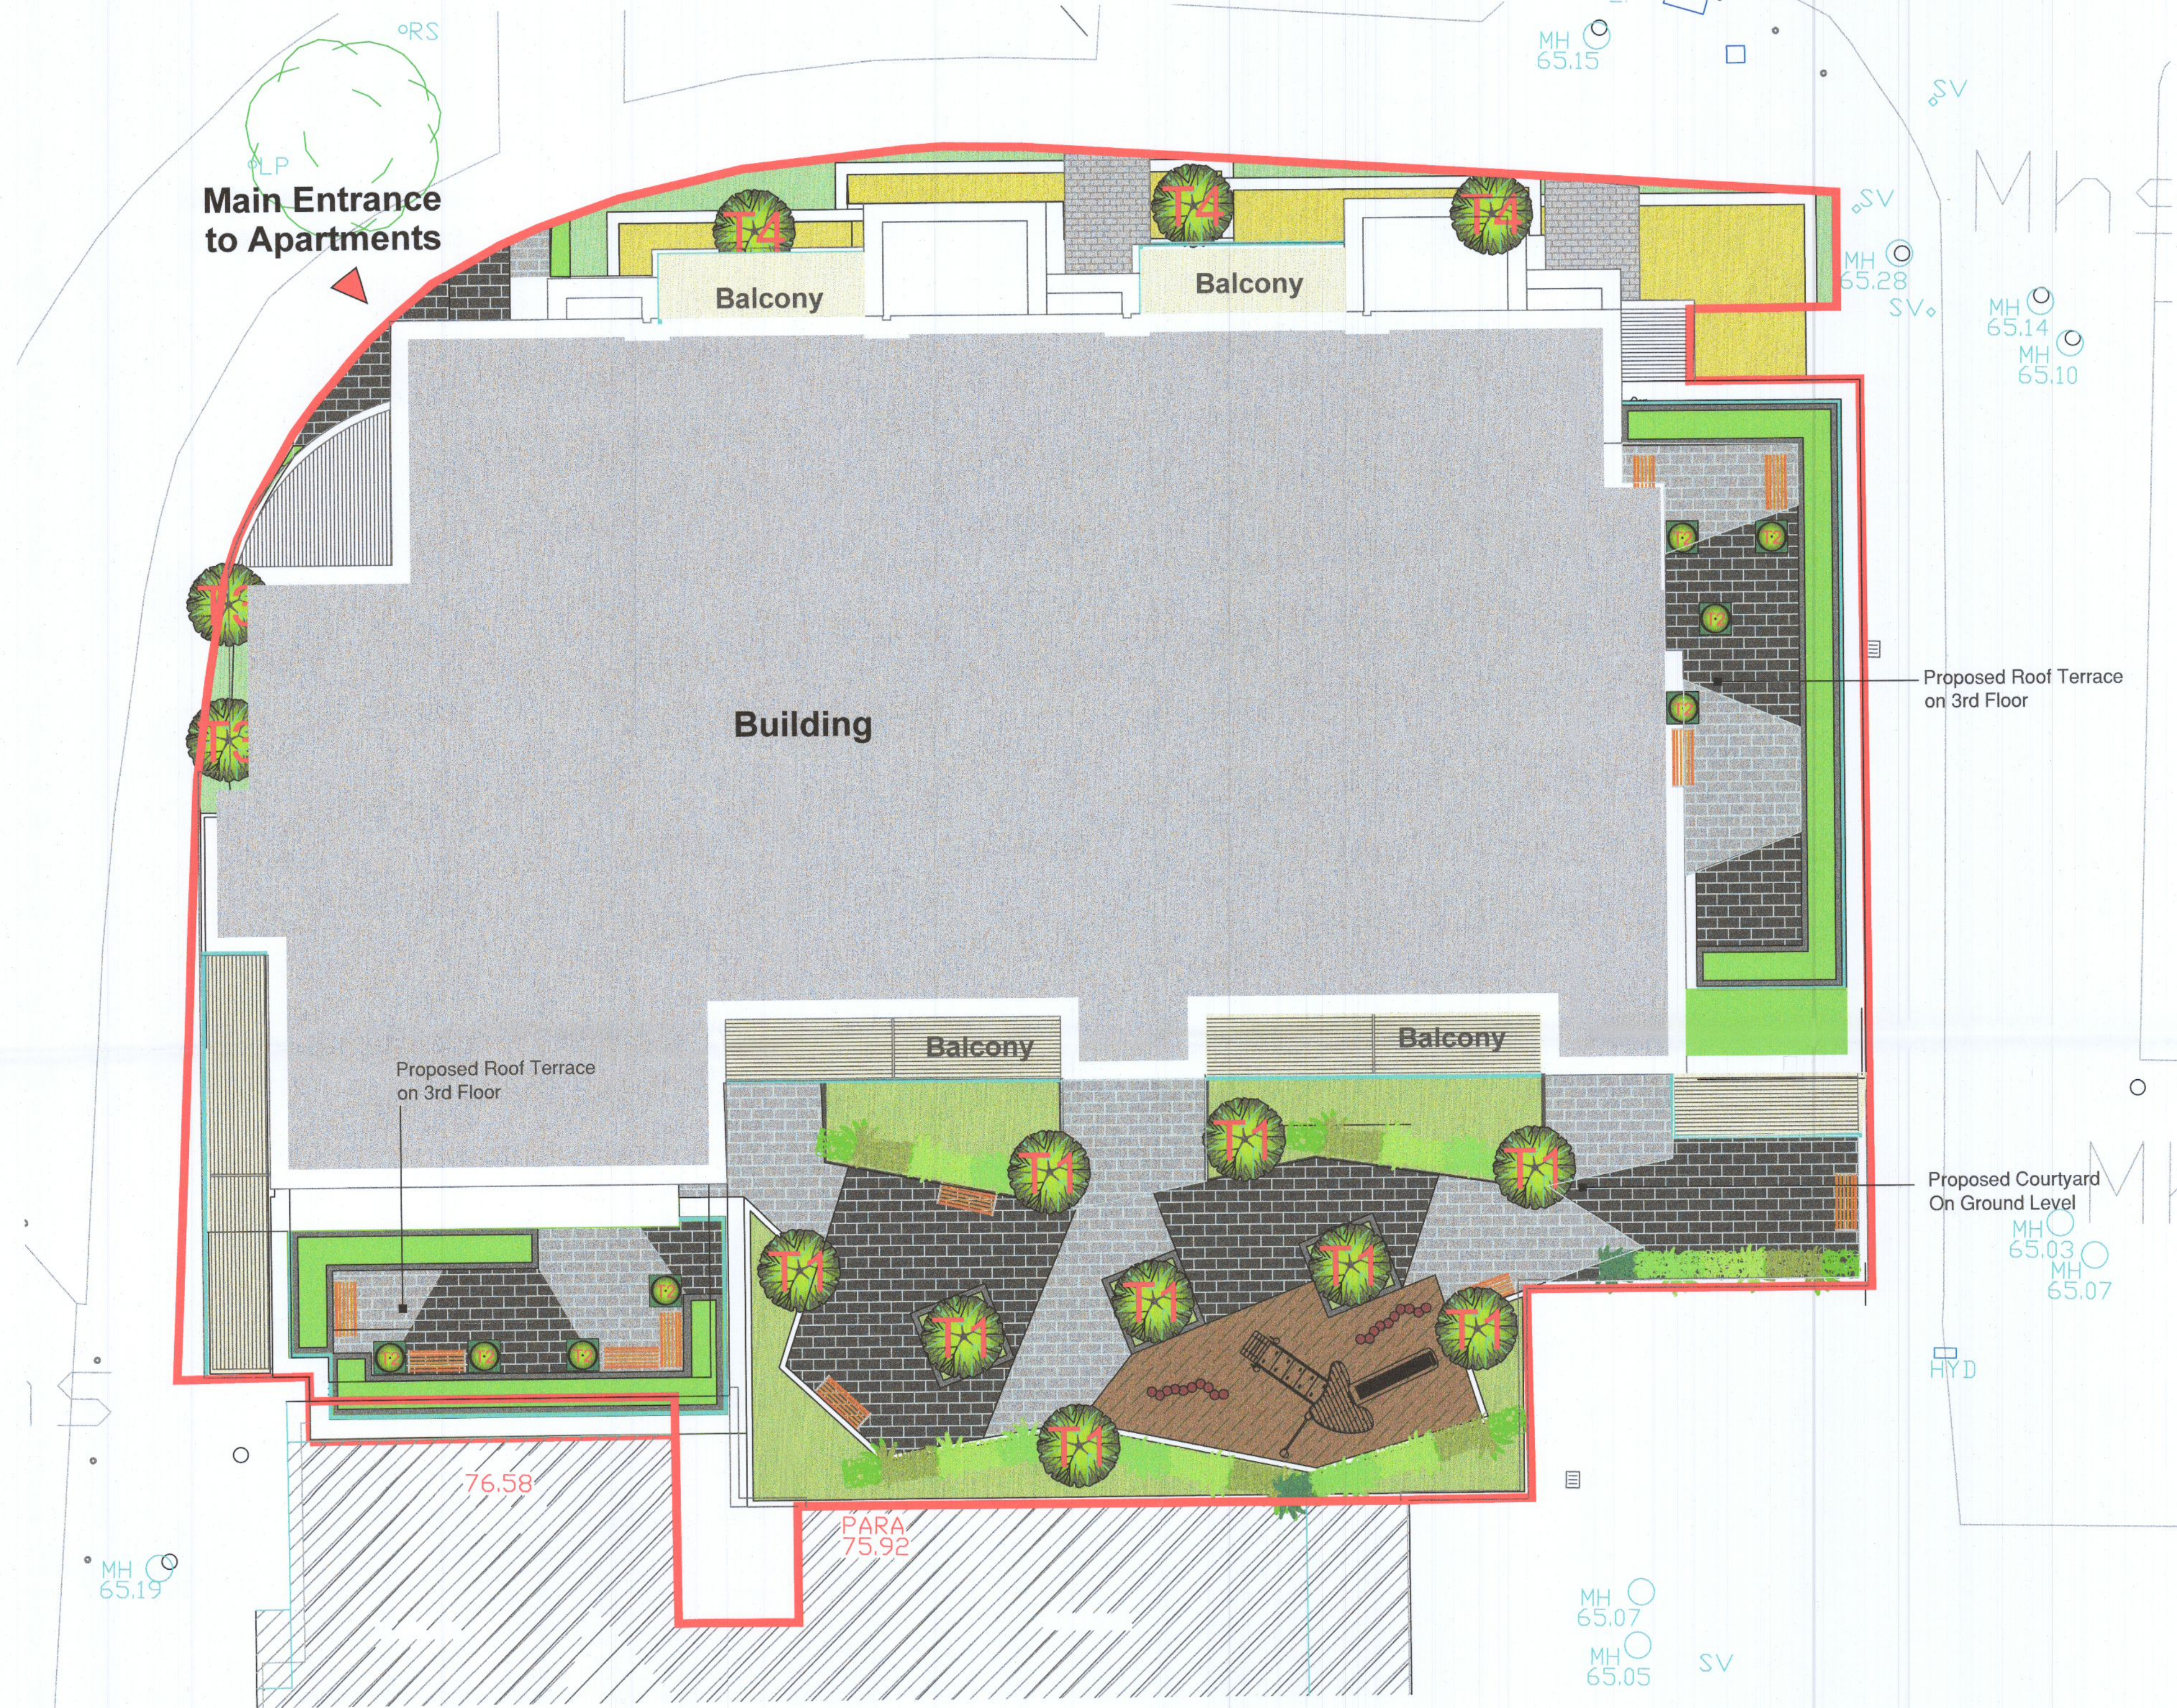

Landscape Masterplan - Roof Plan Scale 1:100

Legend

Softscape TREATMENTS:

- Proposed Tree Planting
- Planters in Pots
- Medium Level Shrubs
- Low Level Shrubs
- Decorative Planting for raised planters
- Proposed Shrub Planting Pollinator friendly

T1 - Betula pendula [Multi - Stem]	12-14cm
T2 - Olea europaea	
T3 - Tilia cordata	12-14cm
T4 - Acer palmatum	12-14cm

Proposed Shrub Planting

No.	Name.	Size.
S1	Lavandula angustifolia	3L
S2	Verbena grandiflora	2L
S3	Cistus corbariensis	3L
S4	Hebe spp.	3L
S5	Ribes spp.	3L
S6	Cornus alba	2L
S7	Rosmarinus	1L
S8	Hypericum hidcote	2L
S9	Cornus sanguinea	3L
S10	Dryopteris erythrosora	2L
S11	Libertia Formsa	2L
S12	Pennisetum Alopecuroides	2L

REVISIONS:

REV	Drawn By	Date	Description
C	JC	24/08/2022	Revised layout for submission

Project Title: Proposed Mix Development at The Finches Development Co. Dublin.

Dwg. No.: 01

Scale: 1:250 @ A1

Client: Old Nangor Road Ltd.

Date: 17/08/2022

Drawing Title: Landscape Plan - Roof plan

Drawing By: JC

Job No.: 1650

Checked By: RMD

RMDA
LANDSCAPE ARCHITECTS - CONSULTANTS

Ronan MacDiarmada + Associates Ltd.
Landscape Architects and Consultants.