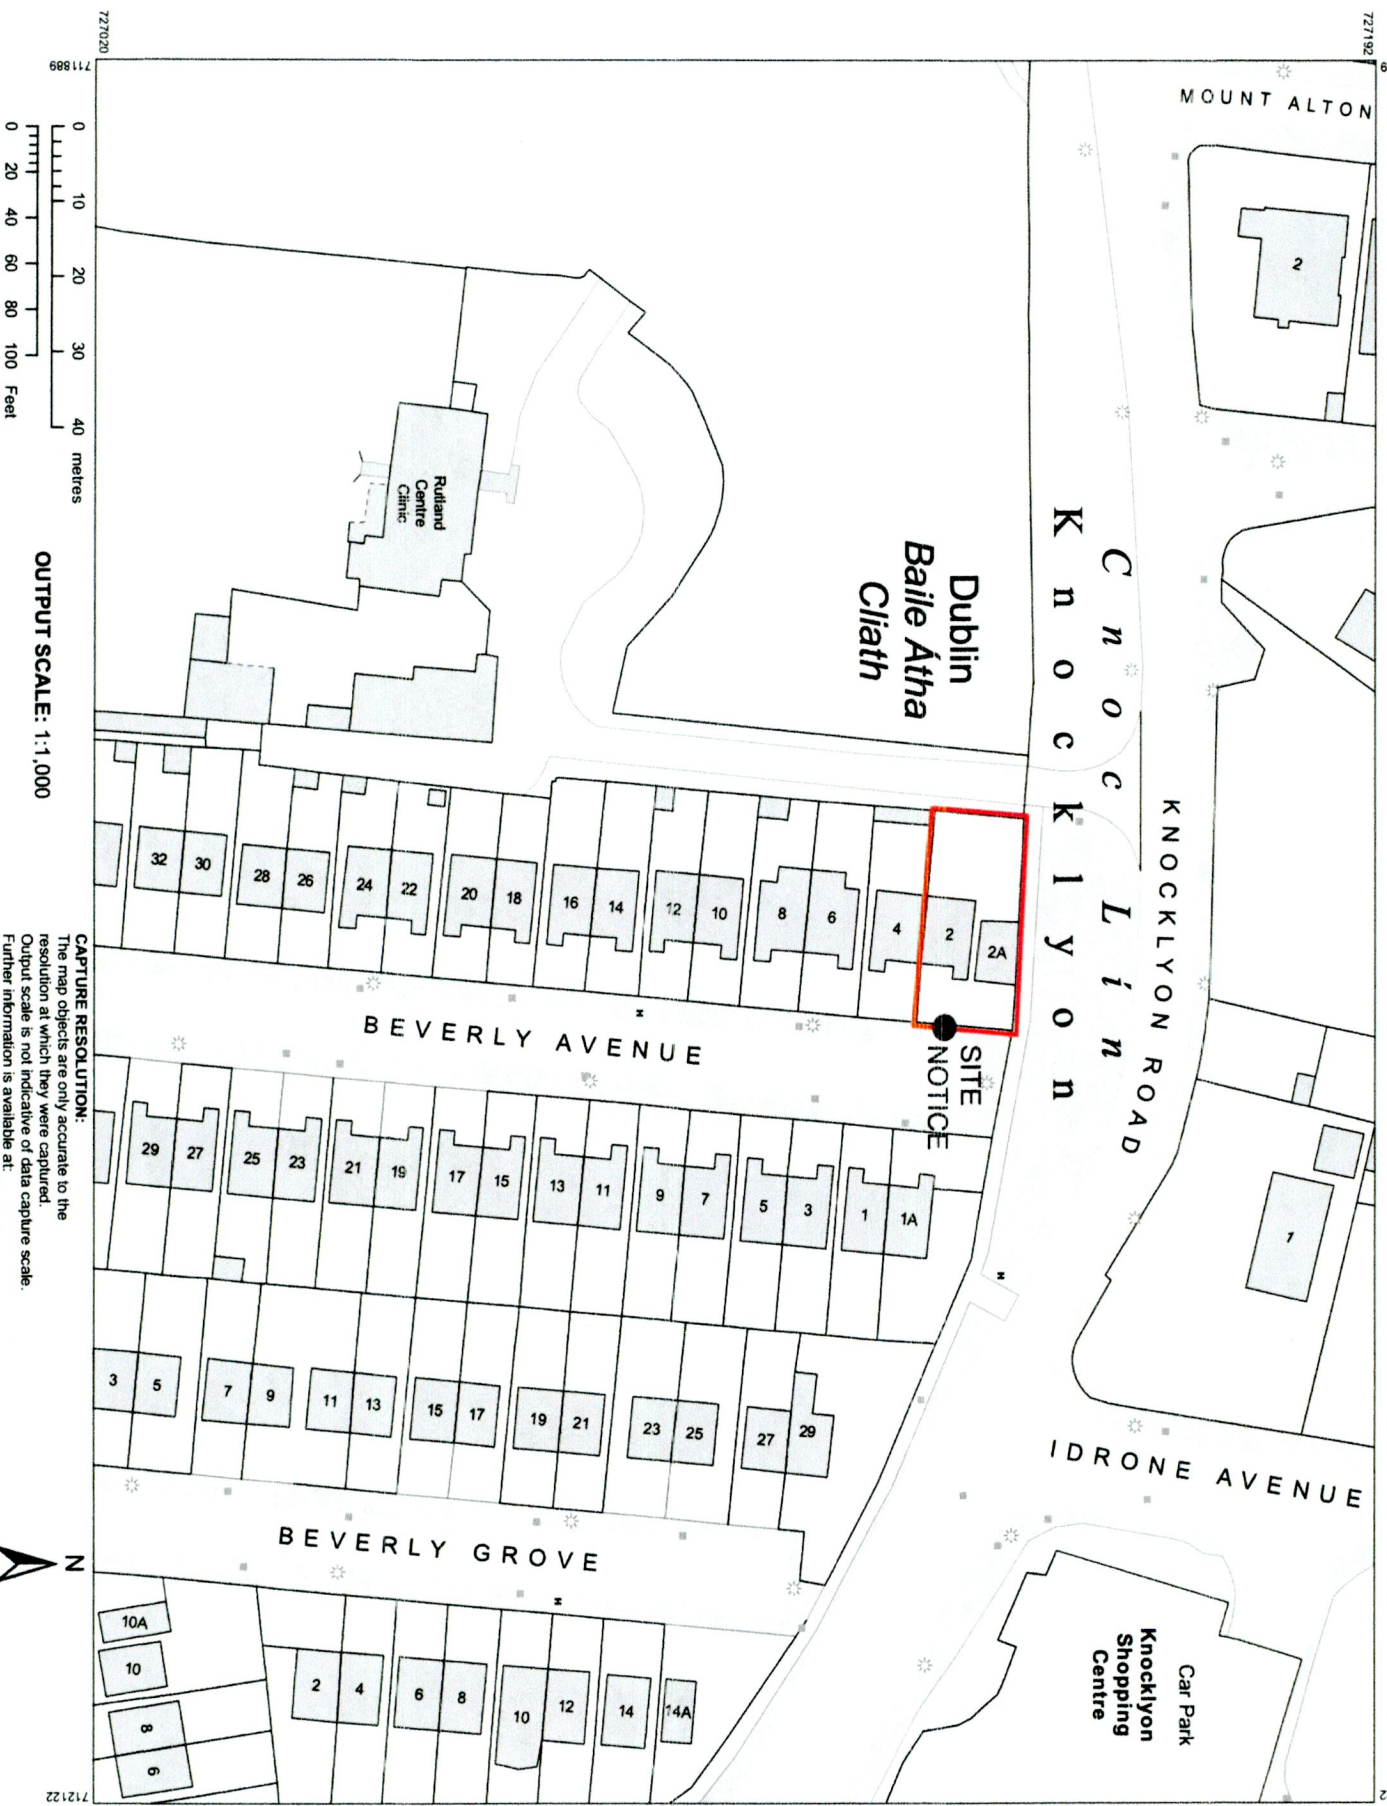

Planning Pack Map

National Mapping Agency

CENTRE COORDINATES:
 ITM 712006,727106
PUBLISHED: 07/07/2022
ORDER NO.: 50278871_1
MAP SERIES: 1:1,000
MAP SHEETS: 3390-20
 1:1,000 3391-16

COMPILED AND PUBLISHED BY:

Ordnance Survey Ireland,
 Phoenix Park,
 Dublin 8,
 Ireland.

Unauthorised reproduction infringes Ordnance Survey Ireland and Government of Ireland copyright.

All rights reserved. No part of this publication may be copied, reproduced or transmitted in any form or by any means without the prior written permission of the copyright owners.

The representation on this map of a road, track or footpath is not evidence of the existence of a right of way.

Ordnance Survey maps never show legal property boundaries, nor do they show ownership of physical features.

© Suirbhéireacht Ordánáis Éireann, 2022
 © Ordnance Survey Ireland, 2022
www.osi.ie/copyright

LEGEND:
<http://www.osi.ie>
 search 'Large Scale Legend'

OUTPUT SCALE: 1:1,000

CAPTURE RESOLUTION:
 The map objects are only accurate to the resolution at which they were captured. Output scale is not indicative of data capture scale. Further information is available at: <http://www.osi.ie>, search 'Capture Resolution'