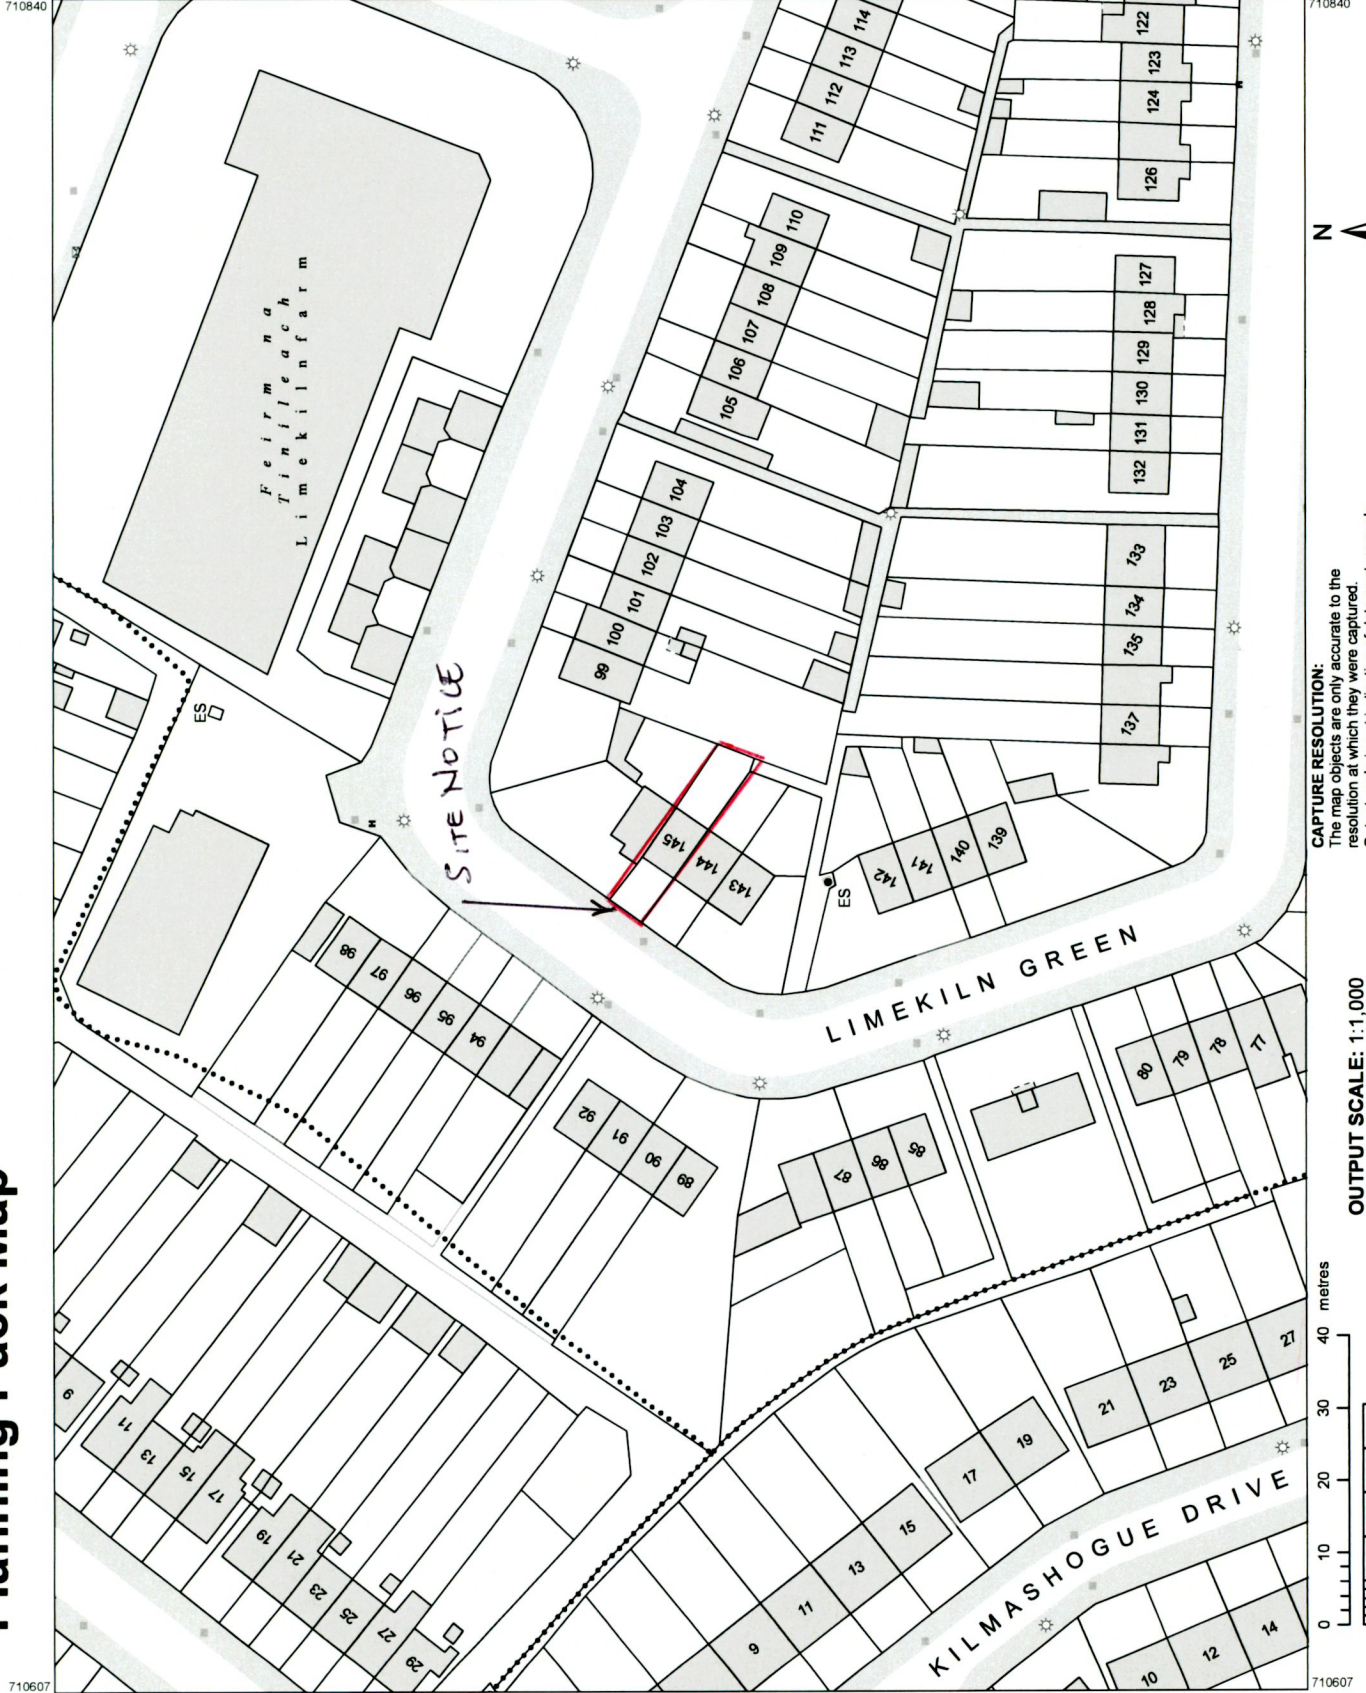

CAPTURE RESOLUTION:
The map objects are only accurate to the
resolution at which they were captured.
Output scale is not indicative of data capture scale.
Further information is available at:
<http://www.osi.ie/>, search 'Capture Resolution'

OUTPUT SCALE: 1:1,000

710840
729839
710607
729839

729867
710840
710607
729867